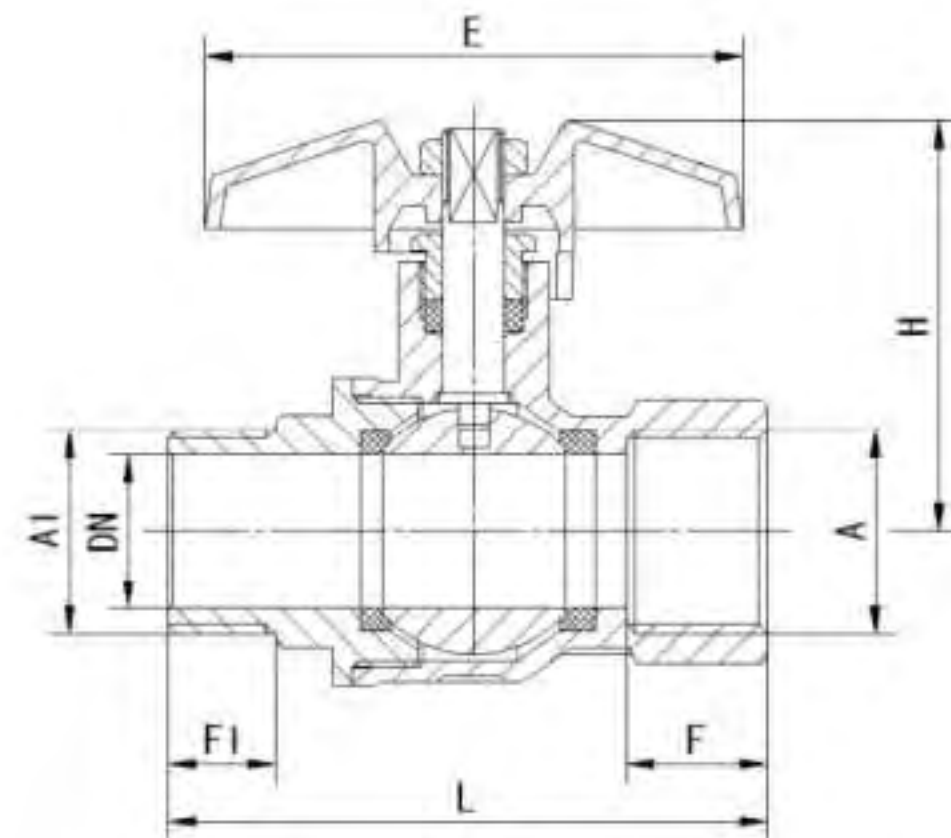

Art. TS 2315

Brass ball valve F/M	Full bore PN50	Aluminium butterfly handle		
Size	Dn	Length	Height	Qty/Ctn
1/2"	15	65	45	96
3/4"	20	76	60	72
1"	25	90	64	48