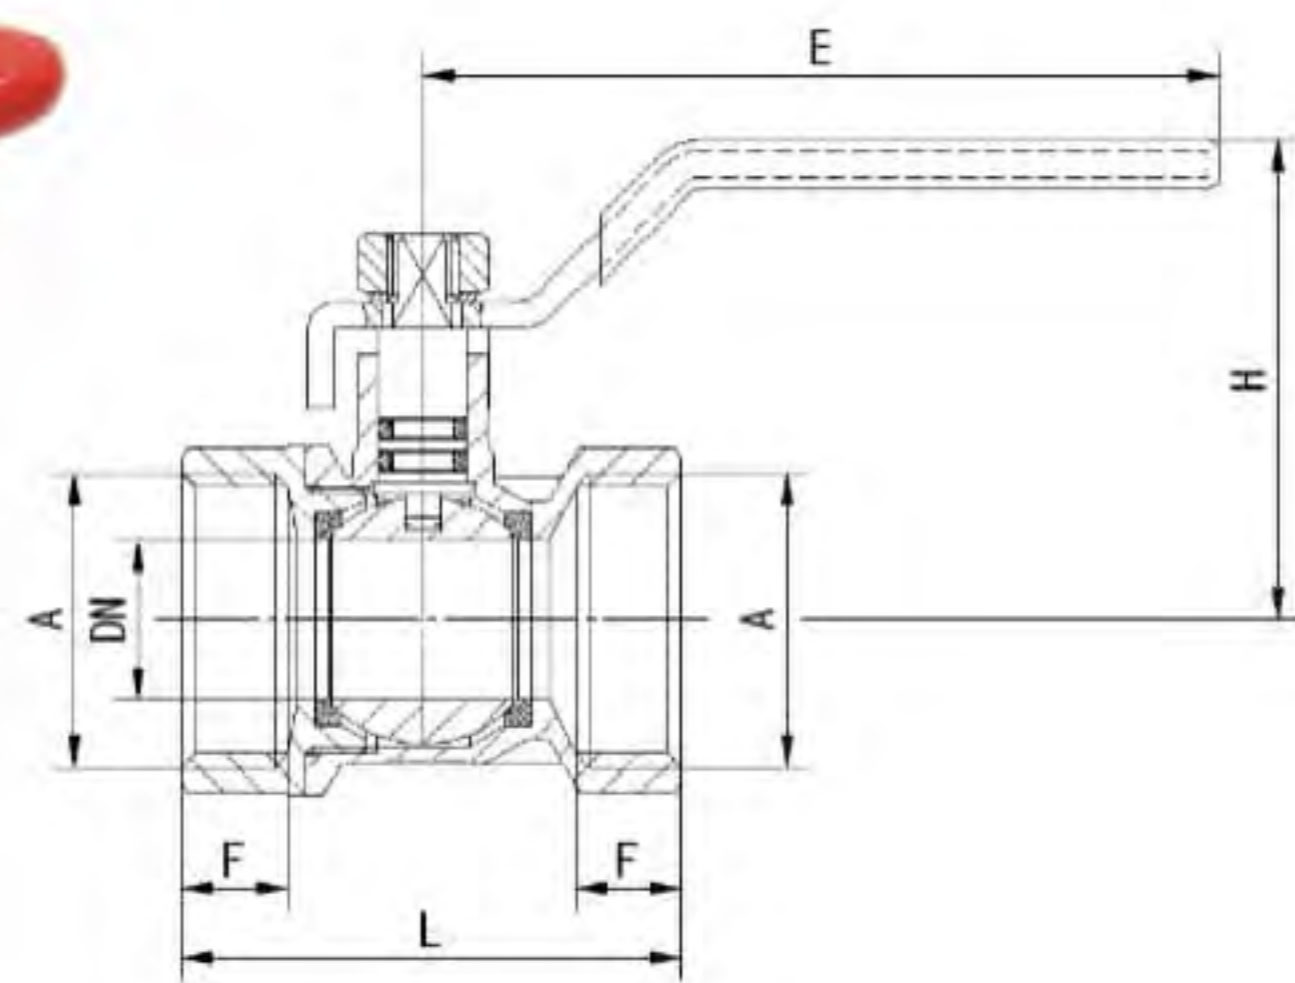

Art. TS 2470

Brass ball valve F/F Reduce bore PN25 Steel lever handle

Size	Dn	Length	Height	Qty/Ctn
1/2"	10	50	42	192
3/4"	13.5	50	42	120
1"	18	57	54	96
1-1/4"	23.5	65	62	48
1-1/2"	32	77	70	32
2"	40	91	84	24
2-1/2"	50	112	55	16
3"	58	127	95	8
4"	68	137	95	6