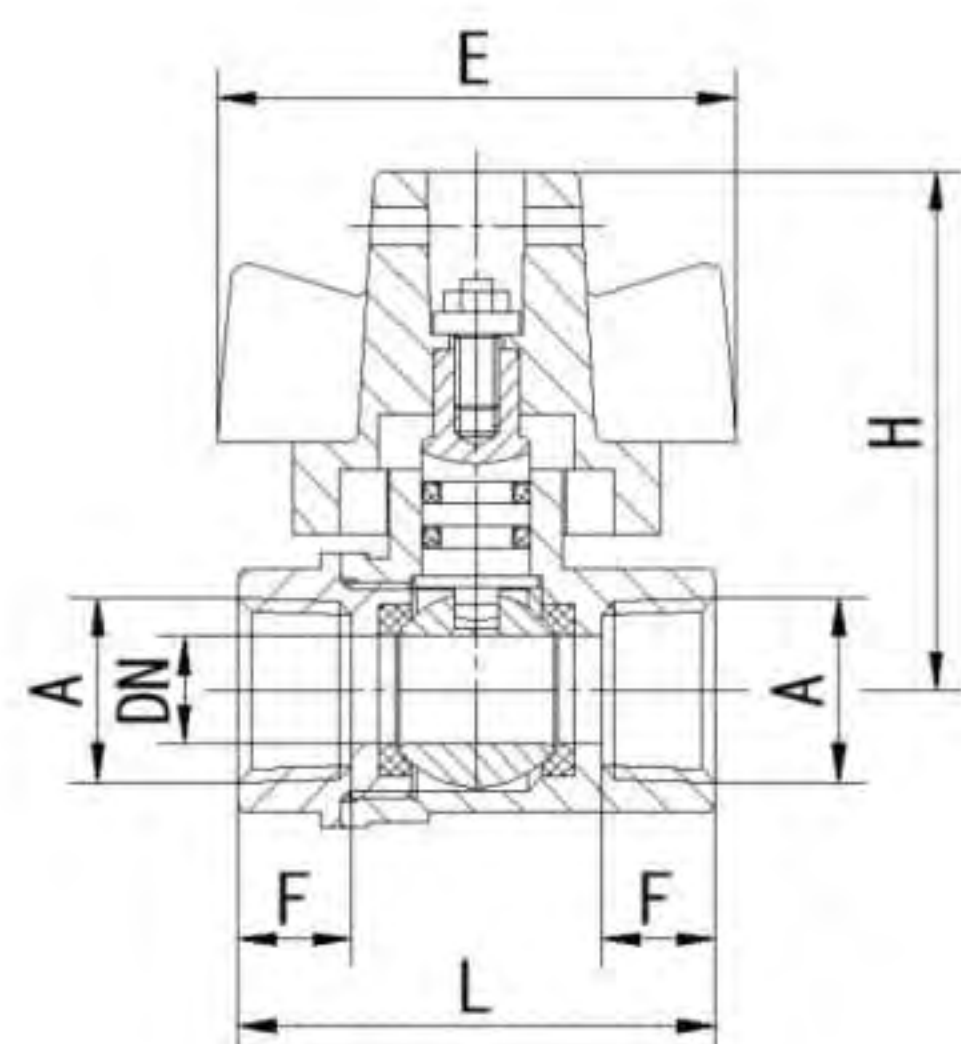

Art. TS 309

Brass ball valve F/F	Full bore	PN10	Aluminium security handle	
Size	Dn	Length	Height	Qty/Ctn
3/8"	10	50	48	180
1/2"	15	52	52	120
3/4"	20	59	55	96