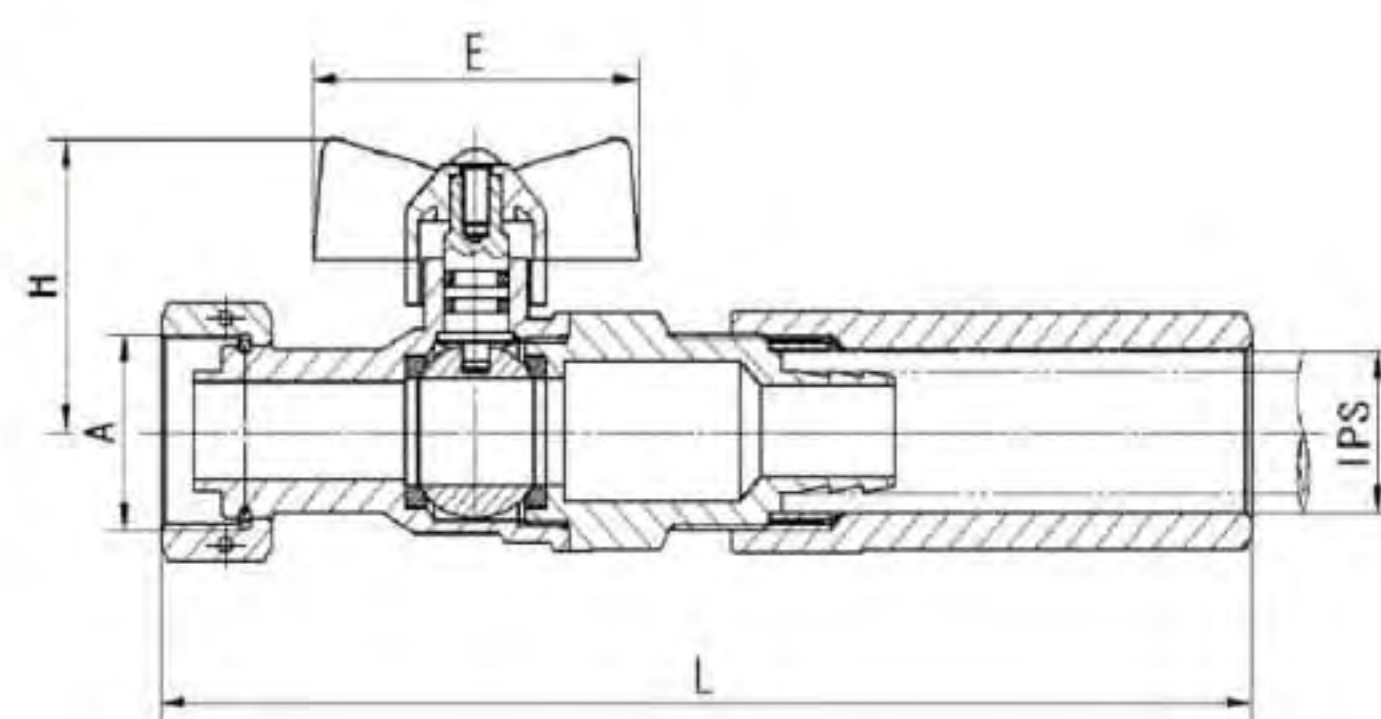

Art. TS 902

Brass ball valve	Full bore	PN20	Aluminium butterfly handle	
Size	Dn	Length	Height	Qty/Ctn
1/2" IPS x M26x1.5 17mm	15	170	40	50