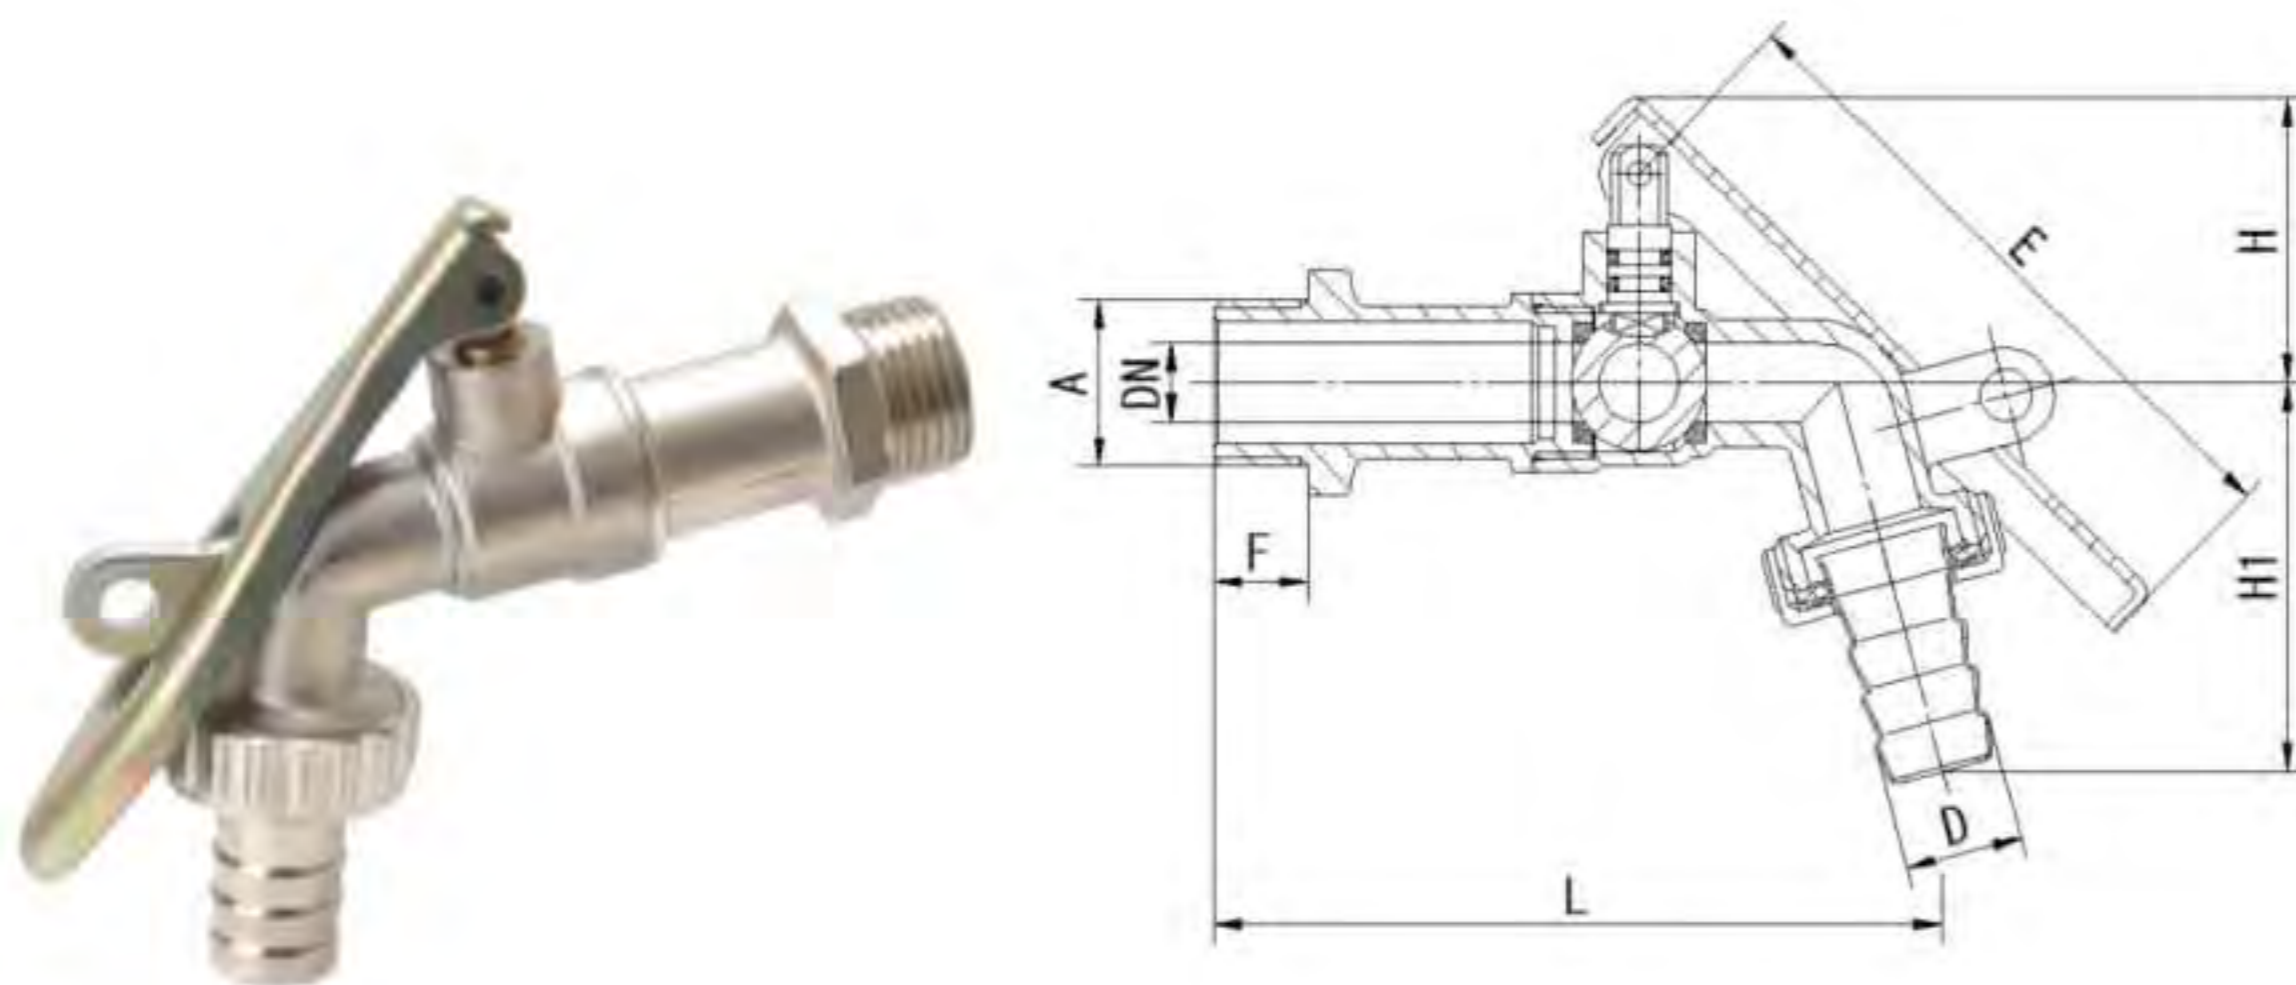

Art. TS 2412

Brass Bibcock		Stampiron handle with lockble		
Size	Dn	Length	Height	Qty/Ctn
1/2"	10	121	91.5	100
3/4"	10	120	91.5	100