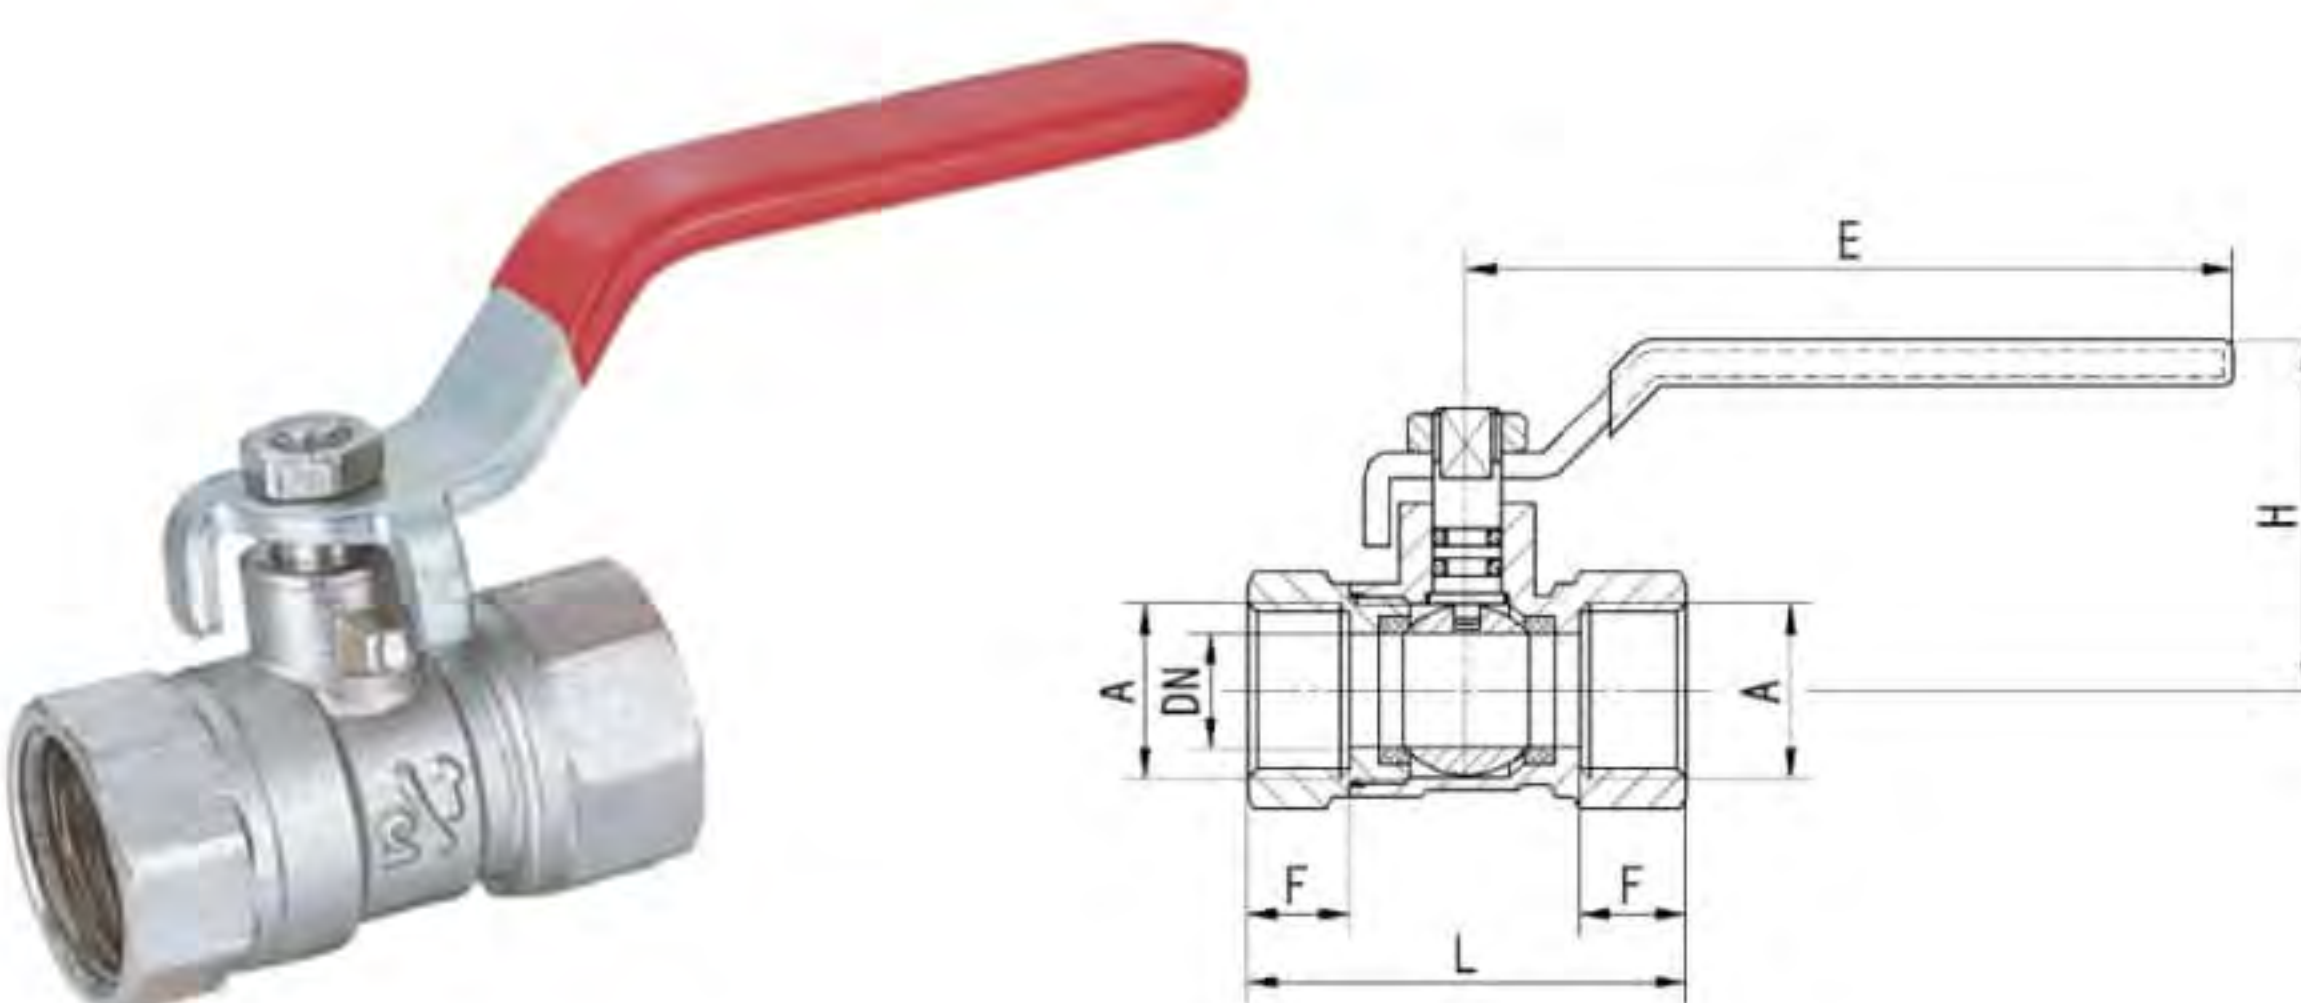

Art. TS 3720

Brass ball valve F/F Standard bore PN40 Steel lever handle				
Size	Dn	Length	Height	Qty/Ctn
1/2"	15	81	45	100
3/4"	20	92	58	60
1"	25	103	65	40
1-1/4"	32	113	78	24
1-1/2"	40	127	82	24
2"	50	147	97	16