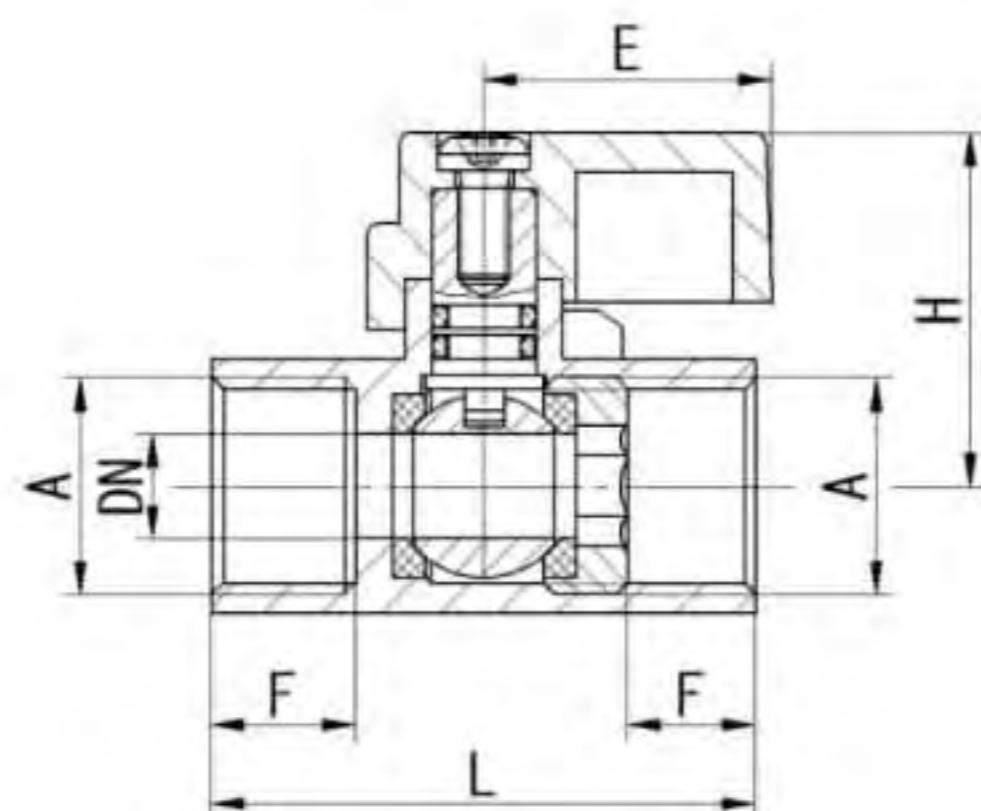

Art. TS 3600

Brass mini valve F/F Reduce bore PN16 Aluminium handle

Size	Dn	Length	Height	Qty/Ctn
1/4"	8	40	26	240
3/8"	8	40	26	240
1/2"	10	45	29	180