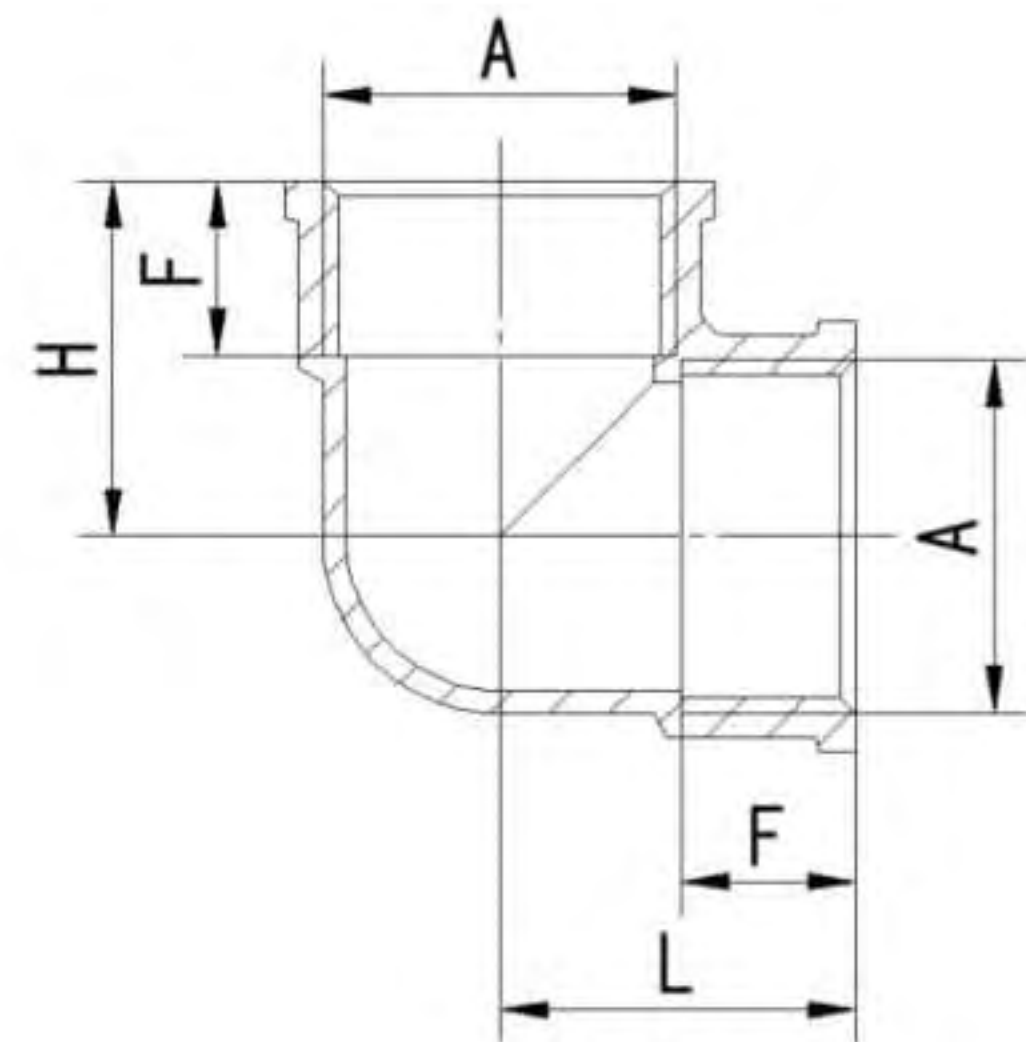

Art.TS 35113

Size	F	L	H	Qty/Ctn
3/8"	12	19.5	19.5	200
1/2"	12	21.5	21.5	200
3/4"	13.5	25.5	25.5	200
1"	16	33.5	33.5	200