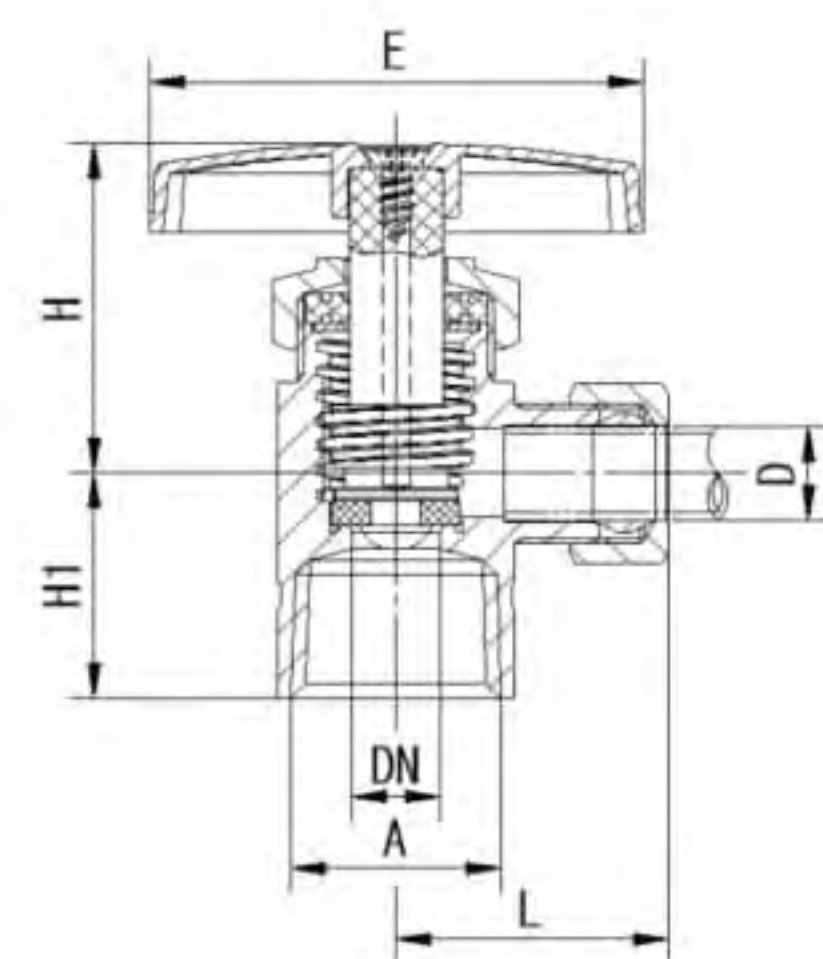

Art. TS 2579

Brass angle valve		Reduce bore			
Size	D_n	Length	Height	Qty/Ctn	
1/2"			9	28	

33 160