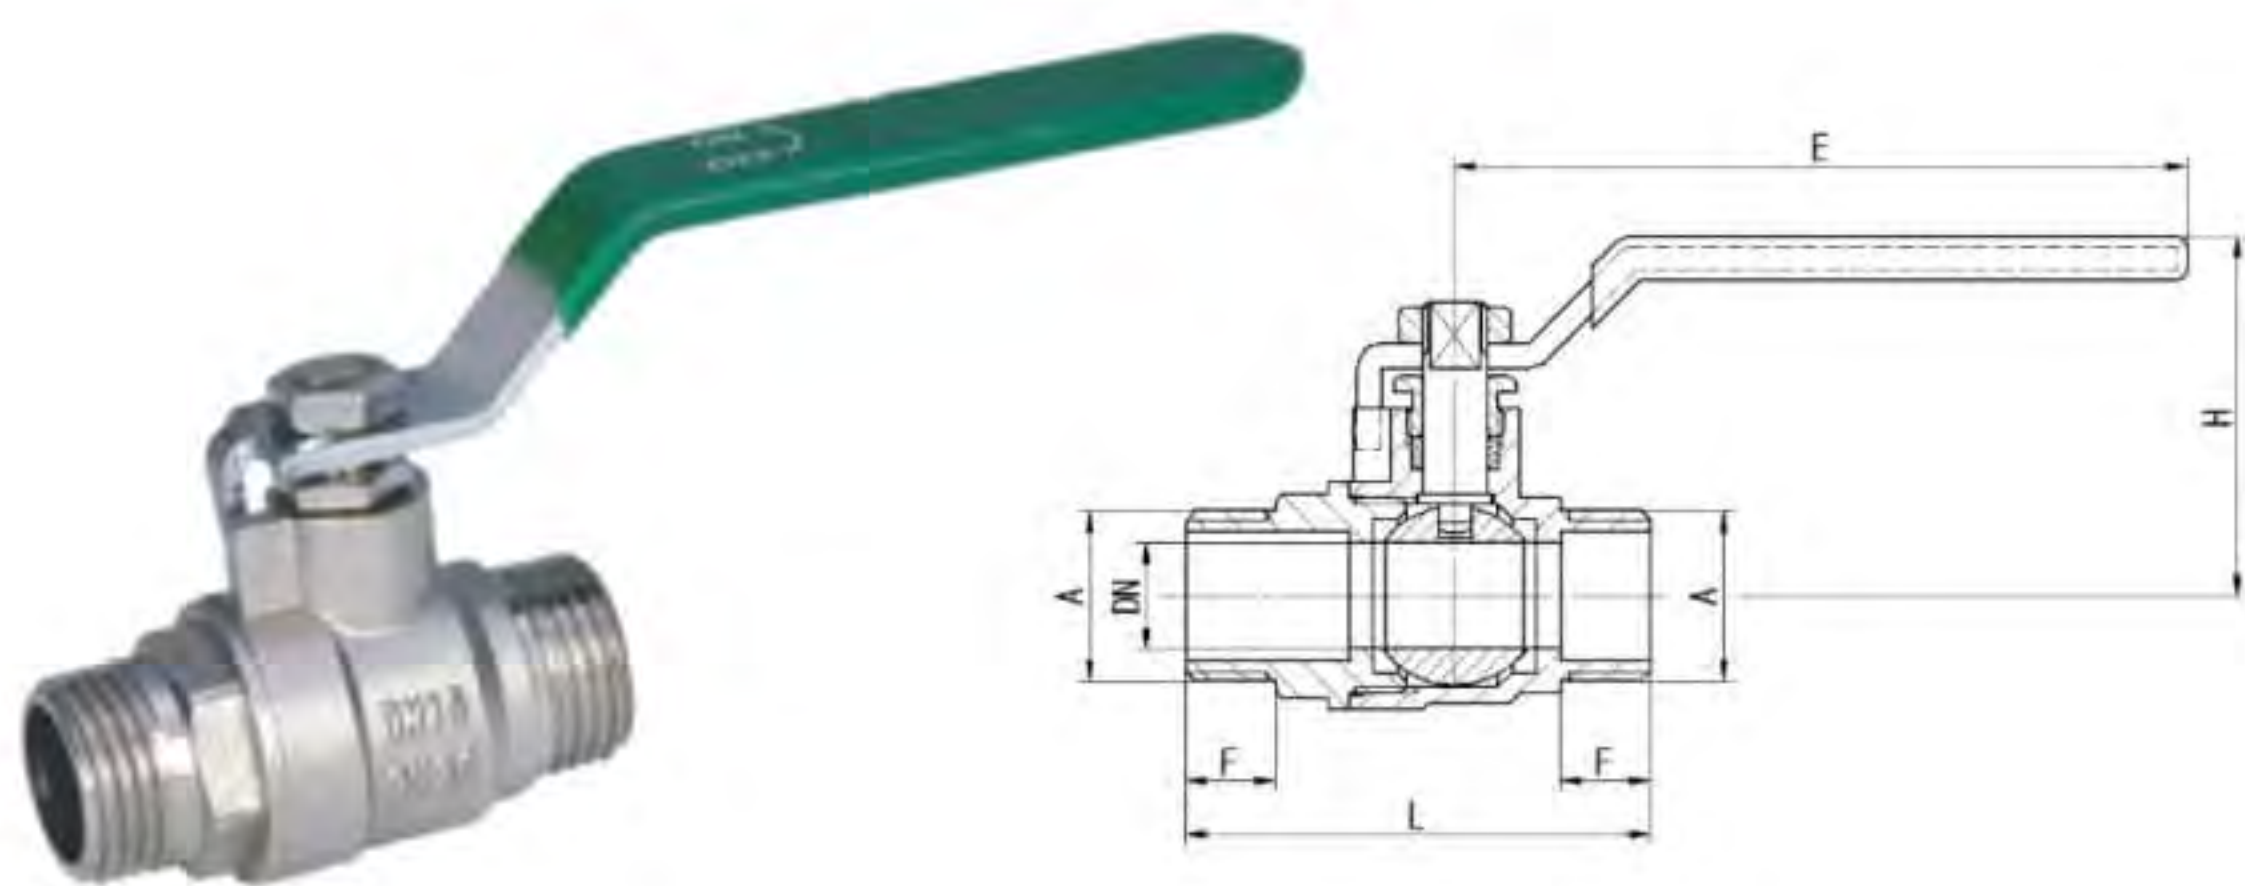

Art. TS 3520

Brass ball valve M/M	Full bore PN25	Steel lever handle		
Size	Dn	Length	Height	Qty/Ctn
1/2"	15	60	45	120
3/4"	20	68	55	96
1"	25	78	65	72