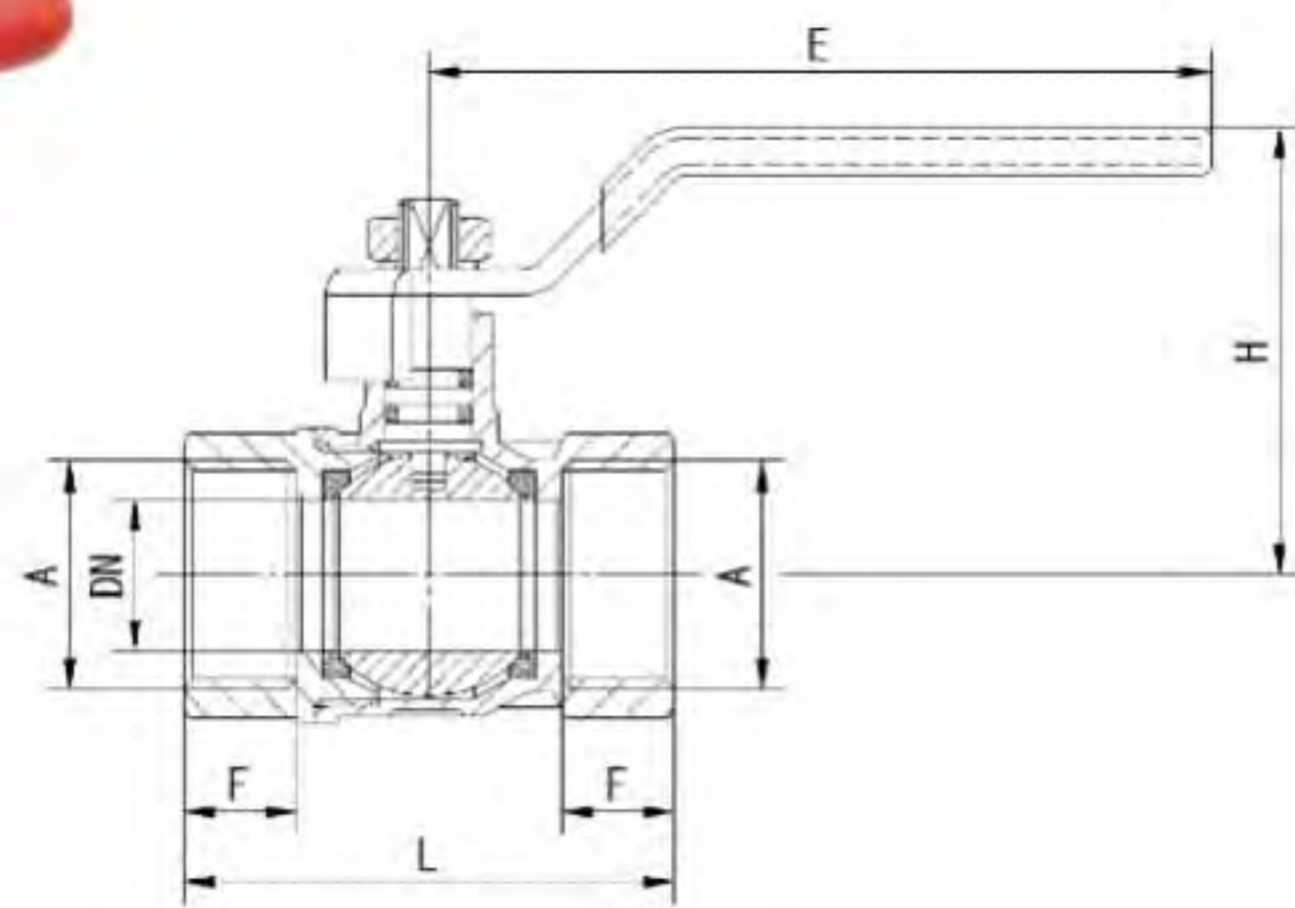

Art. TS 2414

Brass ball valve F/F Standard bore PN30 Steel lever handle

Size	Dn	Length	Height	Qty/Ctn
1/2"	14	53	43	144
3/4"	18.5	56	52	120
1"	24	68	61	72
1-1/4"	30	77	72	42
1-1/2"	37	90	78	24
2"	47	102	87	16