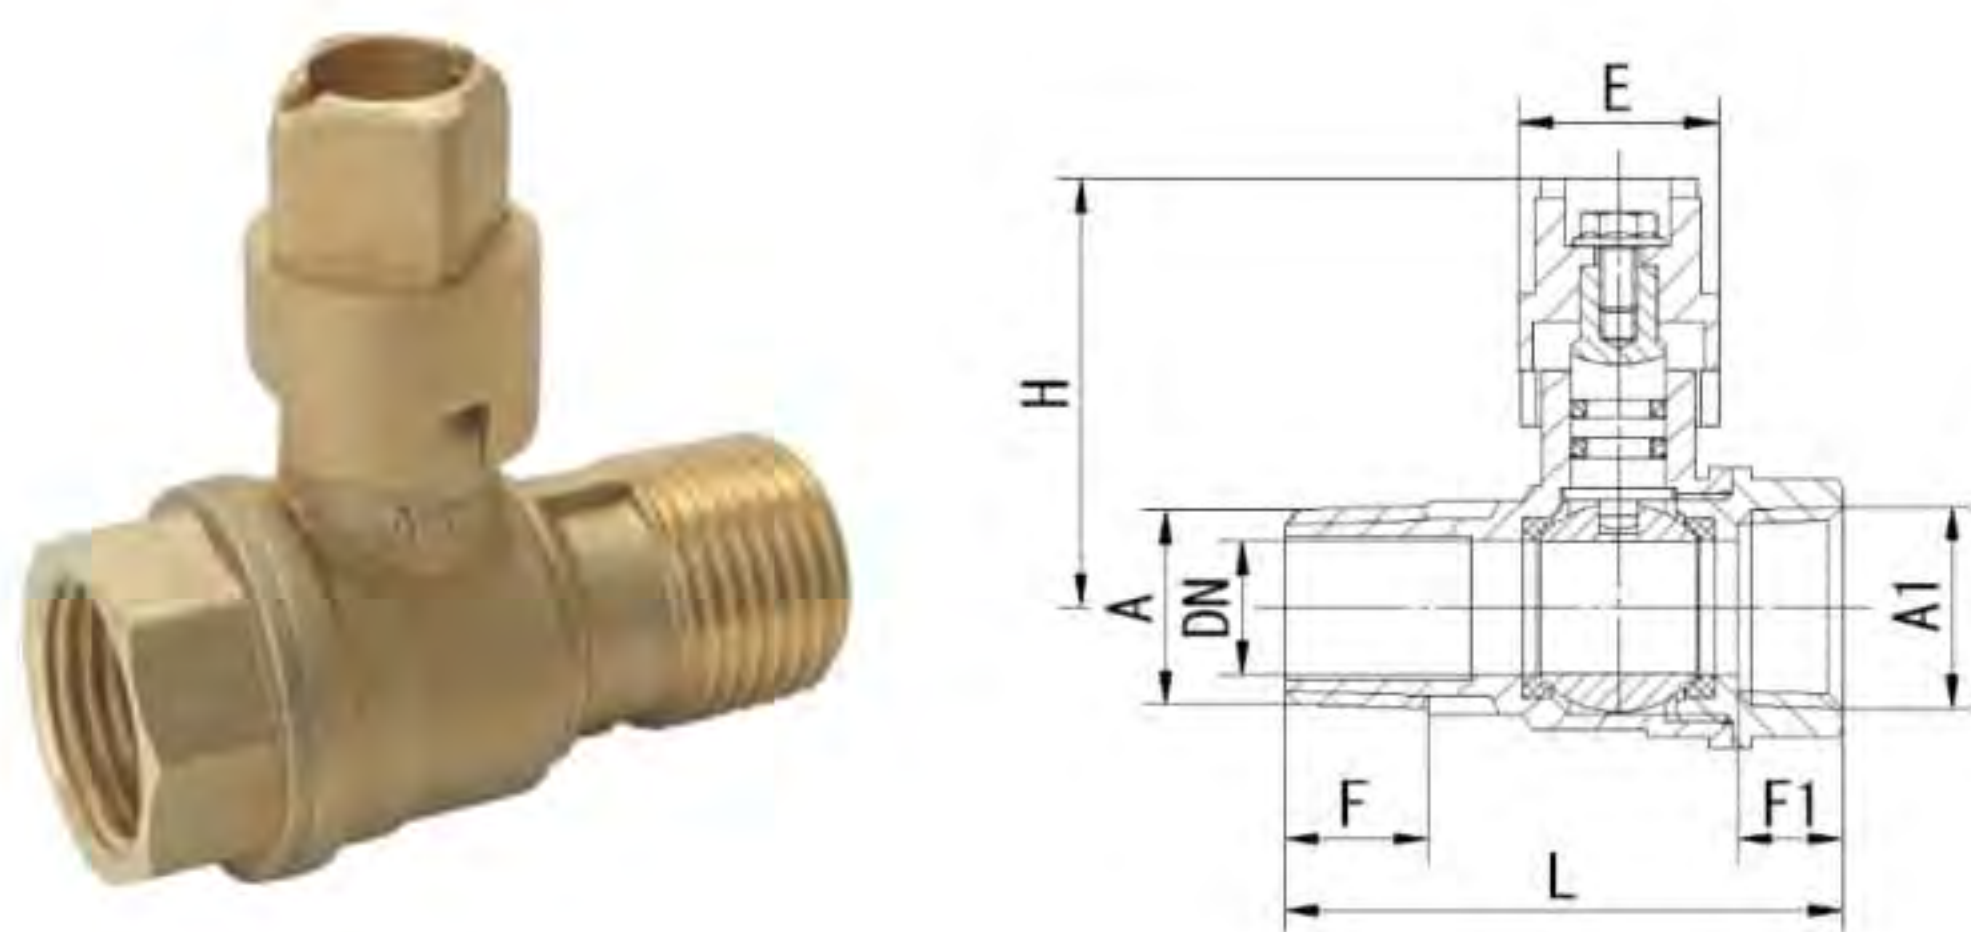

Art. TS 928

Brass ball valve F/M	Standard bore	PN20	Brass handle	
Size	Dn	Length	Height	Qty/Ctn
1/2"x1/2"		13.5	58.5	

45

120