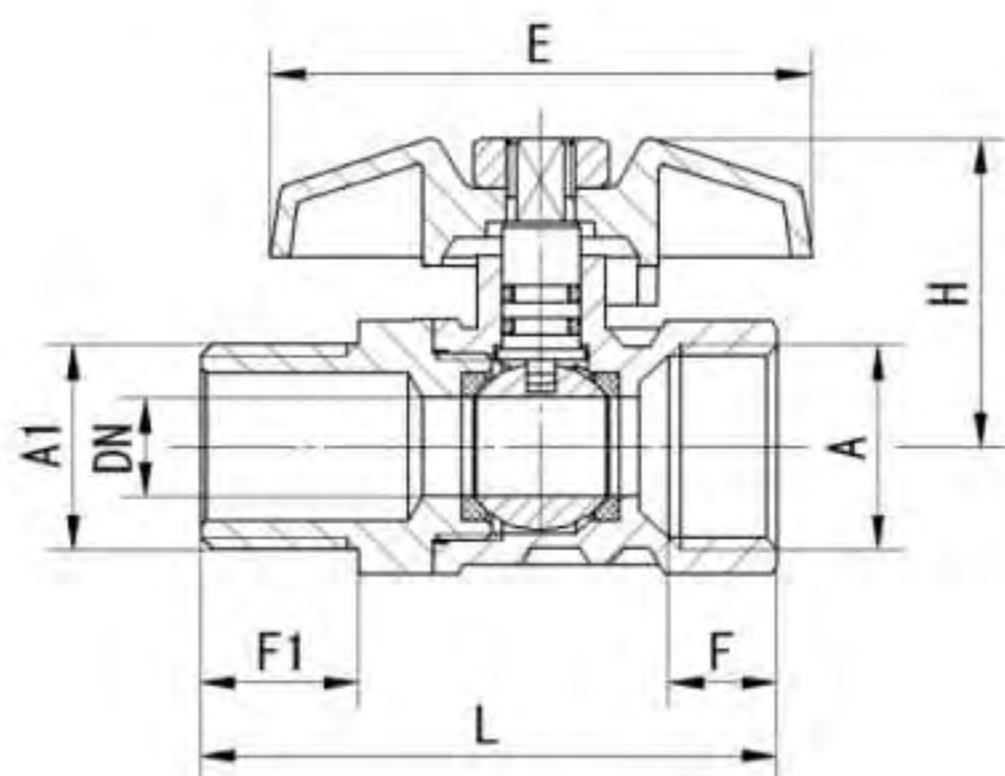

Art.TS 2472

Brass ball valve F/M Reduce bore PN30 Aluminium butterfly hand

Size	Dn	Length	Height	Qty/Ctn
1/2"	10	58.5	42	192