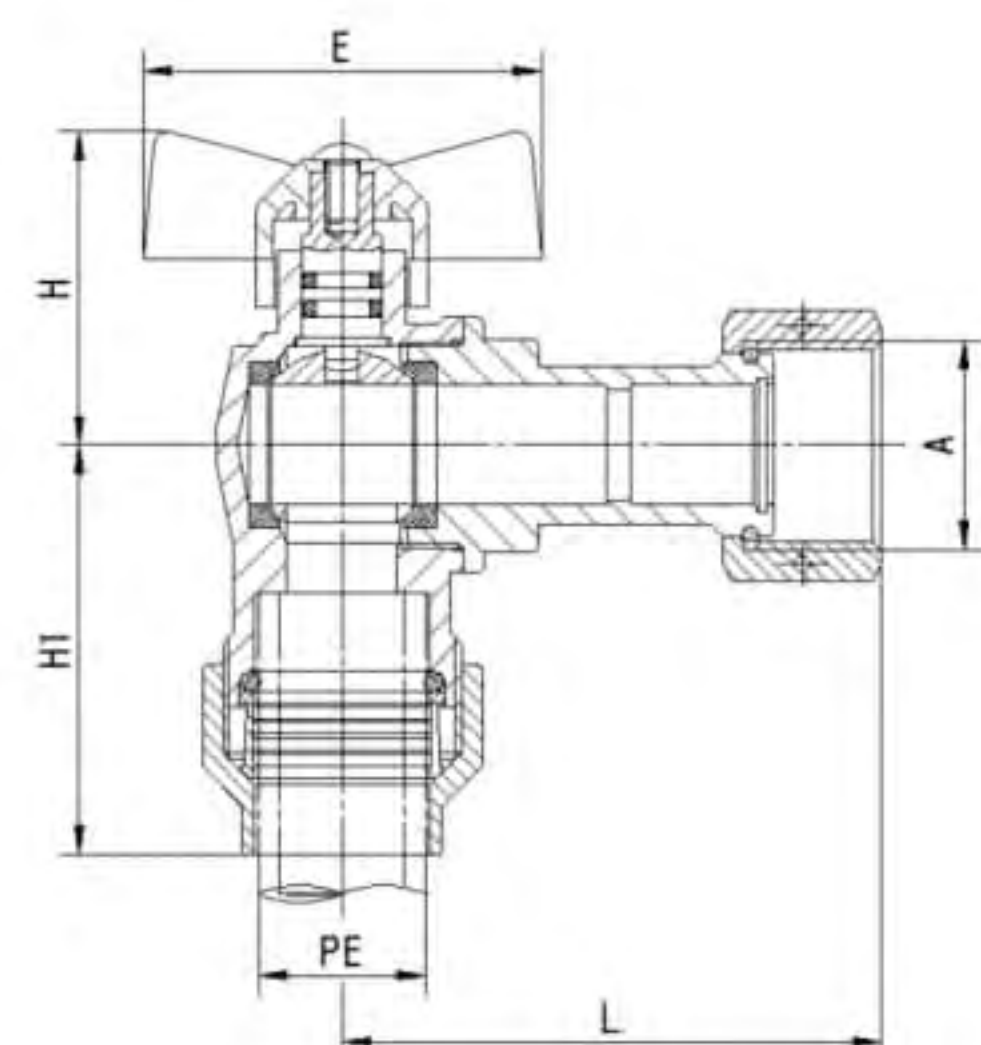

Art. TS 948

Brass angle valve		Reduce bore	PN 25	Aluminium butterfly handle	
Size	D_n	Length	Height	Qty/Ctn	
PE20x1/2"		15	68		

40 72