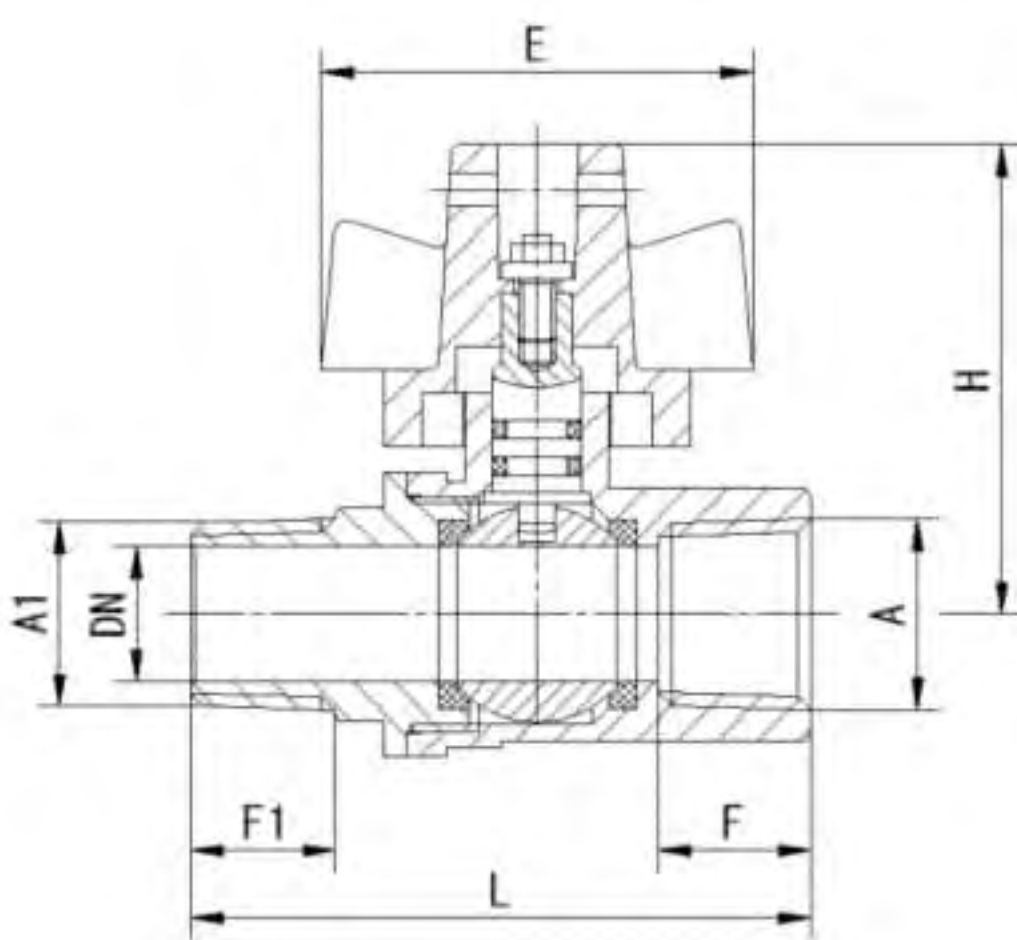

Art.TS 459

Brass ball valve F/M Full bore PN20 Aluminium security handle

Size	Dn	Length	Height	Qty/Ctn
1/2"		15	70	

52

120