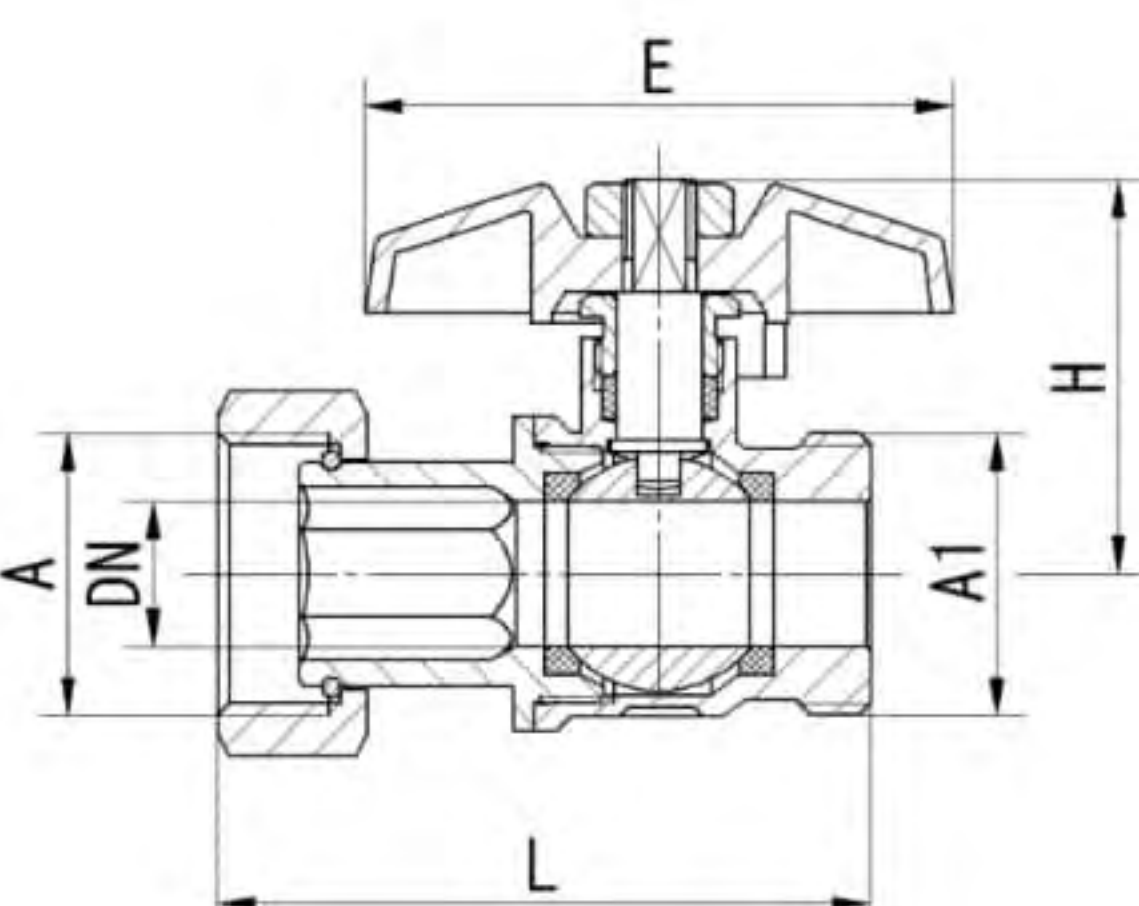

Art. TS 2363

Brass ball valve Standard bore PN 30 Aluminium butterfly handle				
Size	Dn	Length	Height	Qty/Ctn
3/4"		13.5		62

38

120