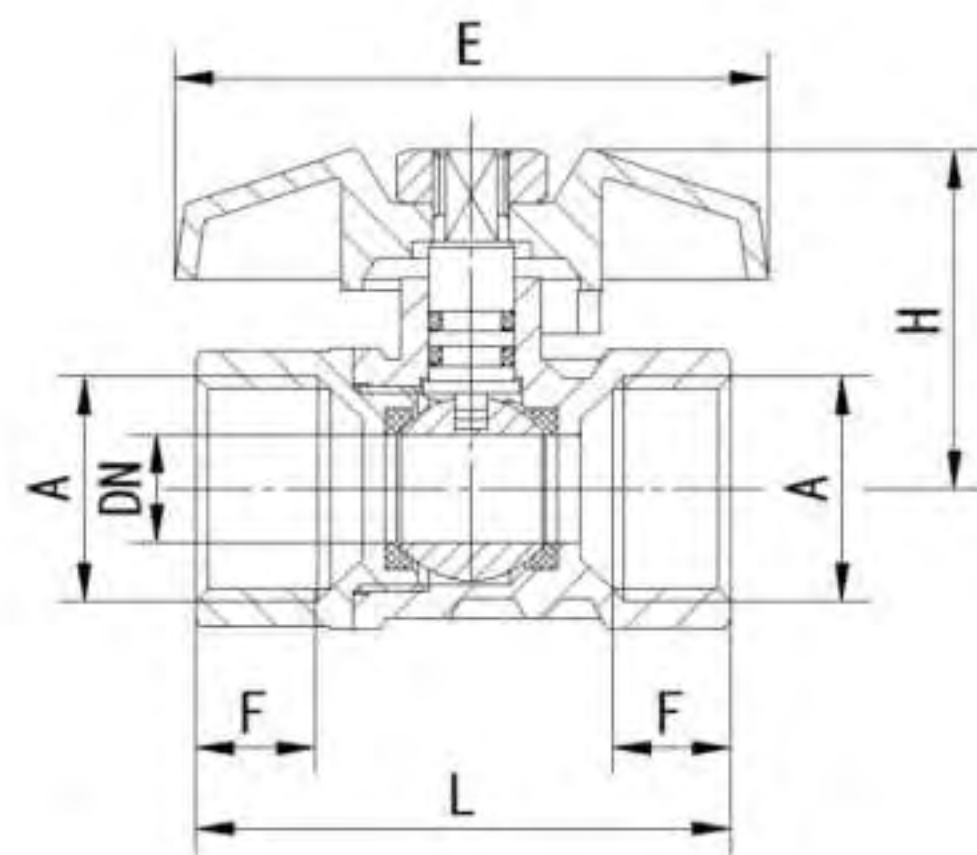

Art.TS 2471

Brass ball valve F/F Reduce bore PN 30 Aluminium butterfly hand

Size	Dn	Length	Height	Qty/Ctn
1/2"	10	50	31.5	192
3/4"	13.5	50	31.5	96
1"	18	57	43.5	60