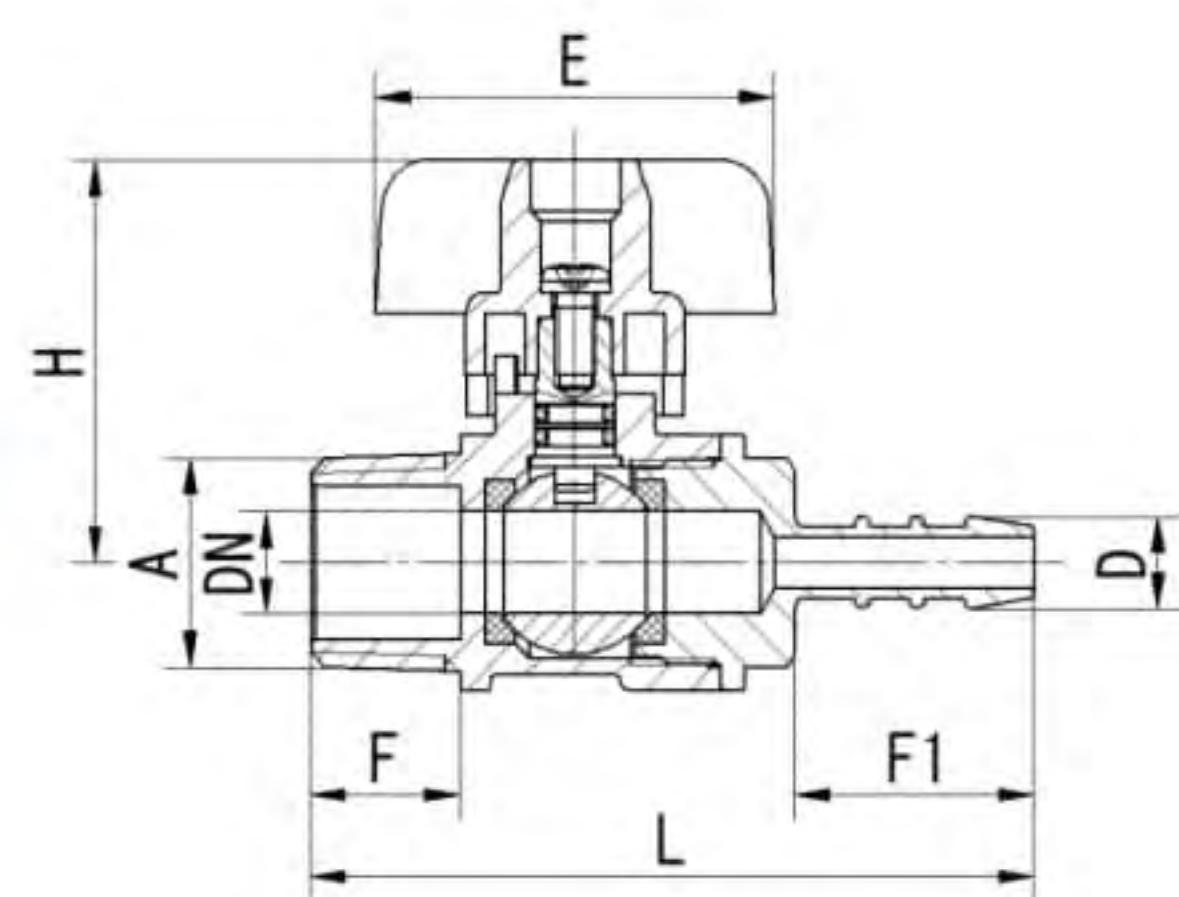

Art. TS 591

Brass ball valve Reduce bore PN10 Aluminium handle					
Size	Dn	Length	Height	Qty/Ctn	
1/2"x9mm		10	72.5		

39

144