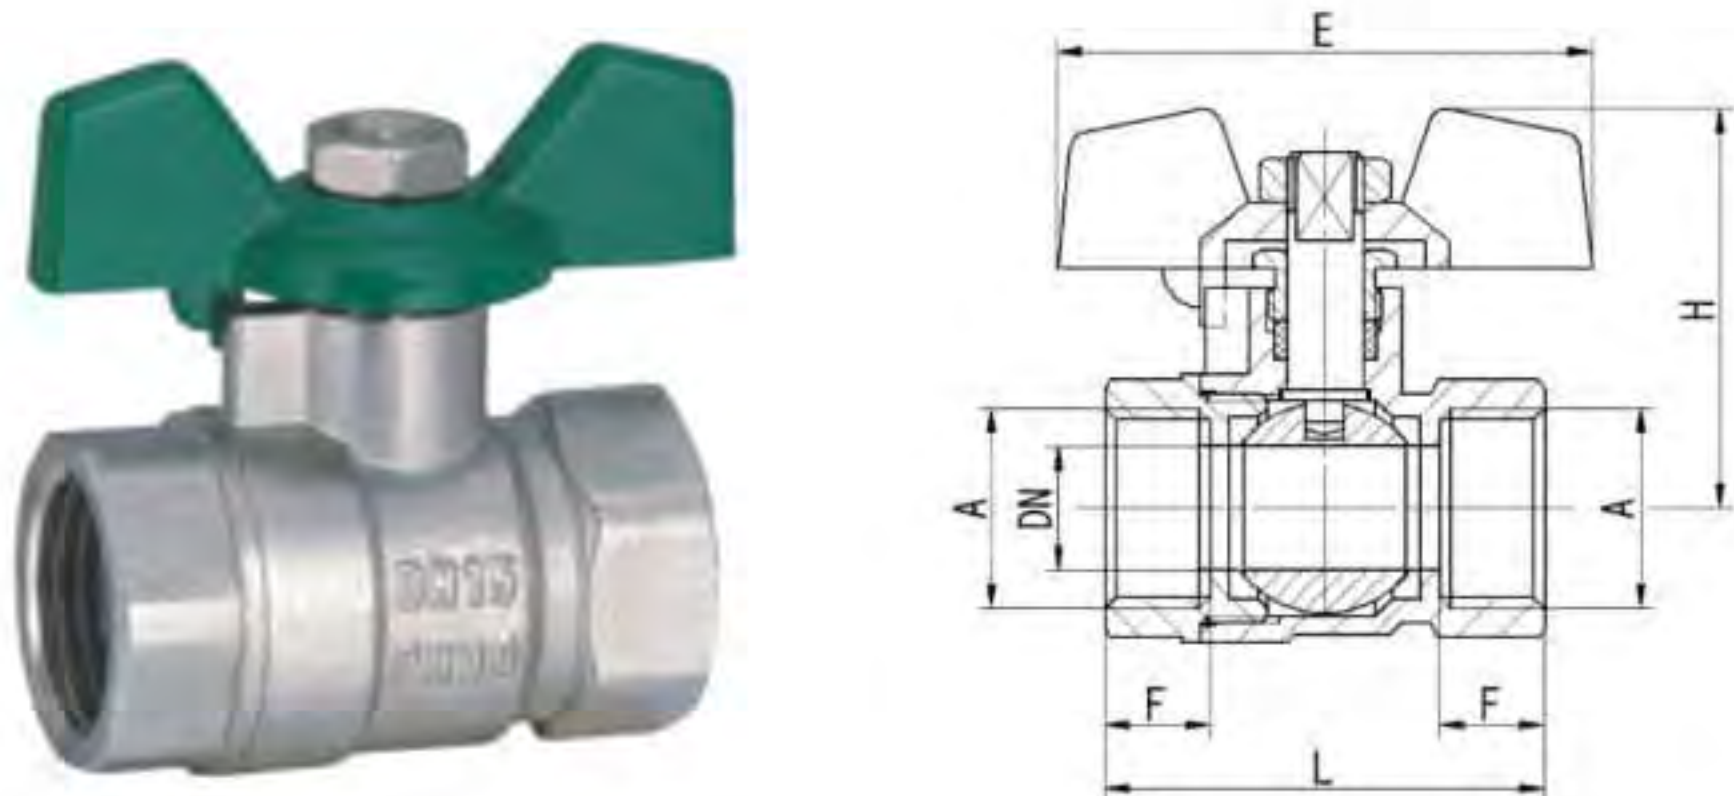

Art. TS 3530

Brass ball valve F/F	Full bore PN25	Aluminium butterfly handle		
Size	Dn	Length	Height	Qty/Ctn
1/2"	15	58	43	120
3/4"	20	66	53	96
1"	25	76	63	72