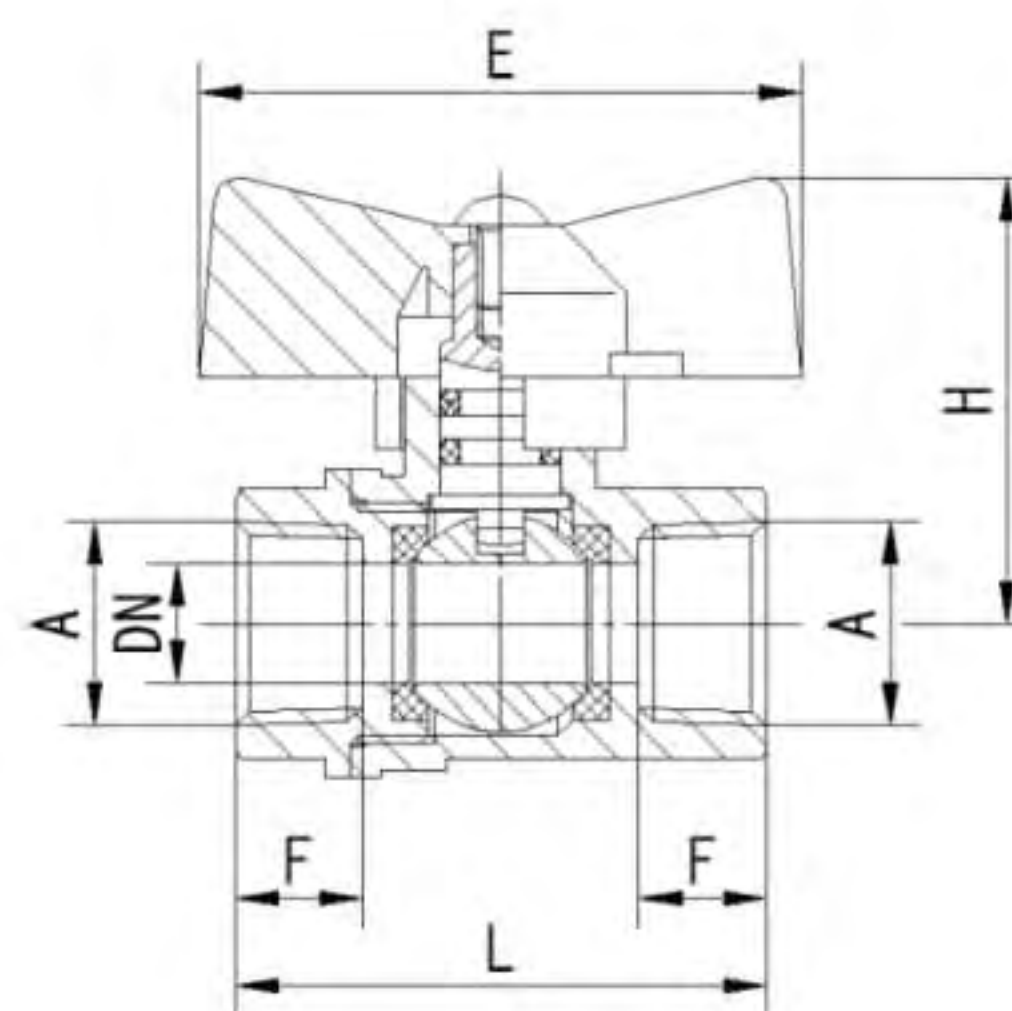

Art. TS 302

Brass ball valve F/F Full bore PN20 Aluminium butterfly handle				
Size	Dn	Length	Height	Qty/Ctn
1/4"	8	42	37	192
3/8"	10	44	37	192
1/2"	15	52	40	120