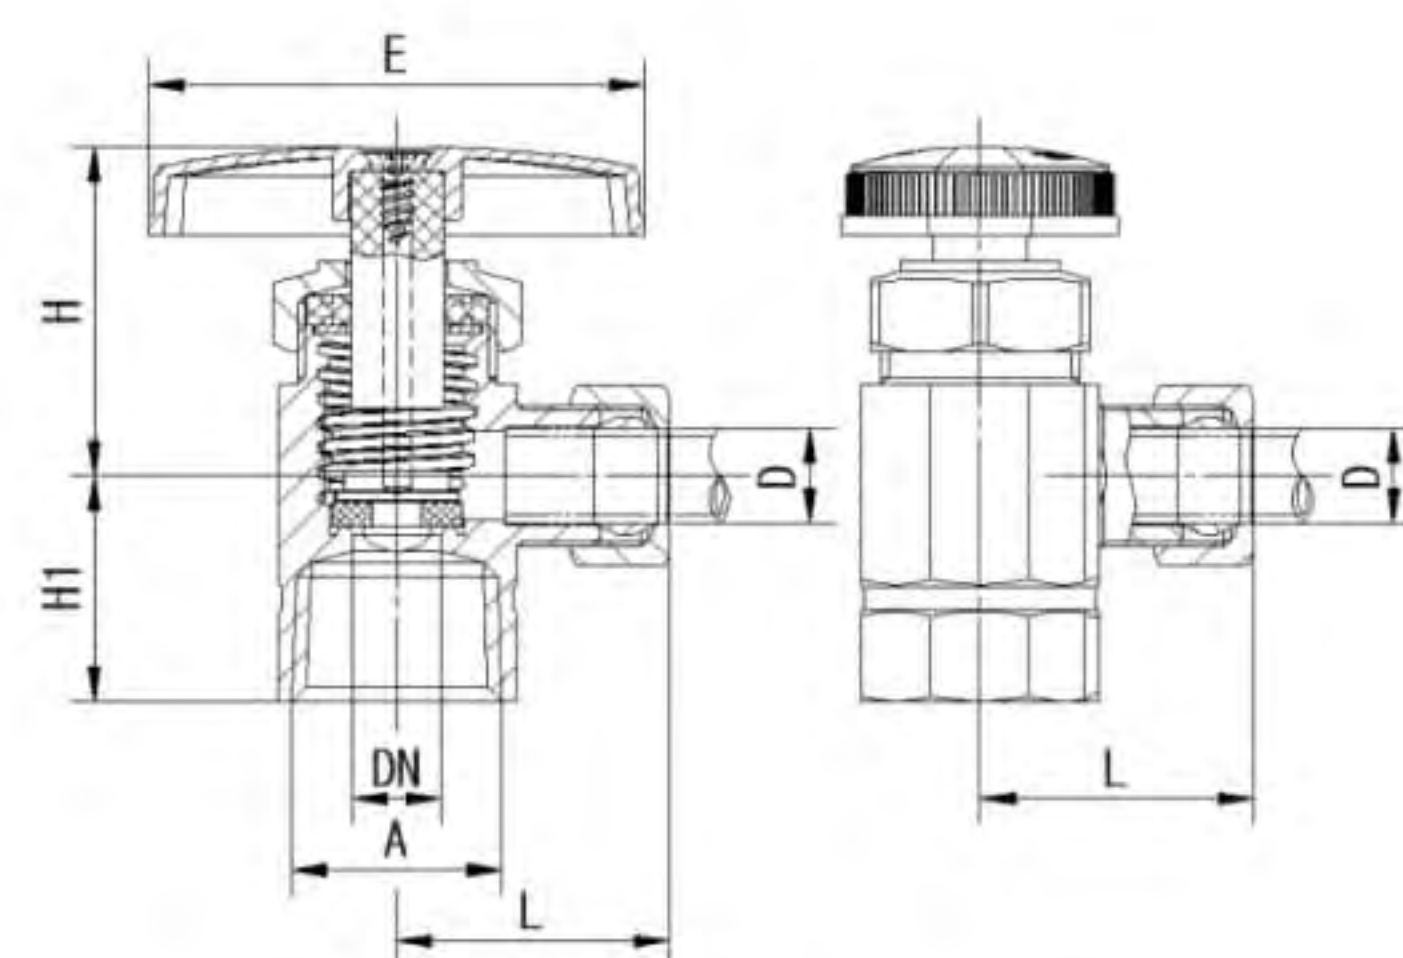

Art. TS 2580

Brass angle valve		Reduce bore			
Size	D_n	Length	Height	Qty/Ctn	
1/2"			9	28	

33 120