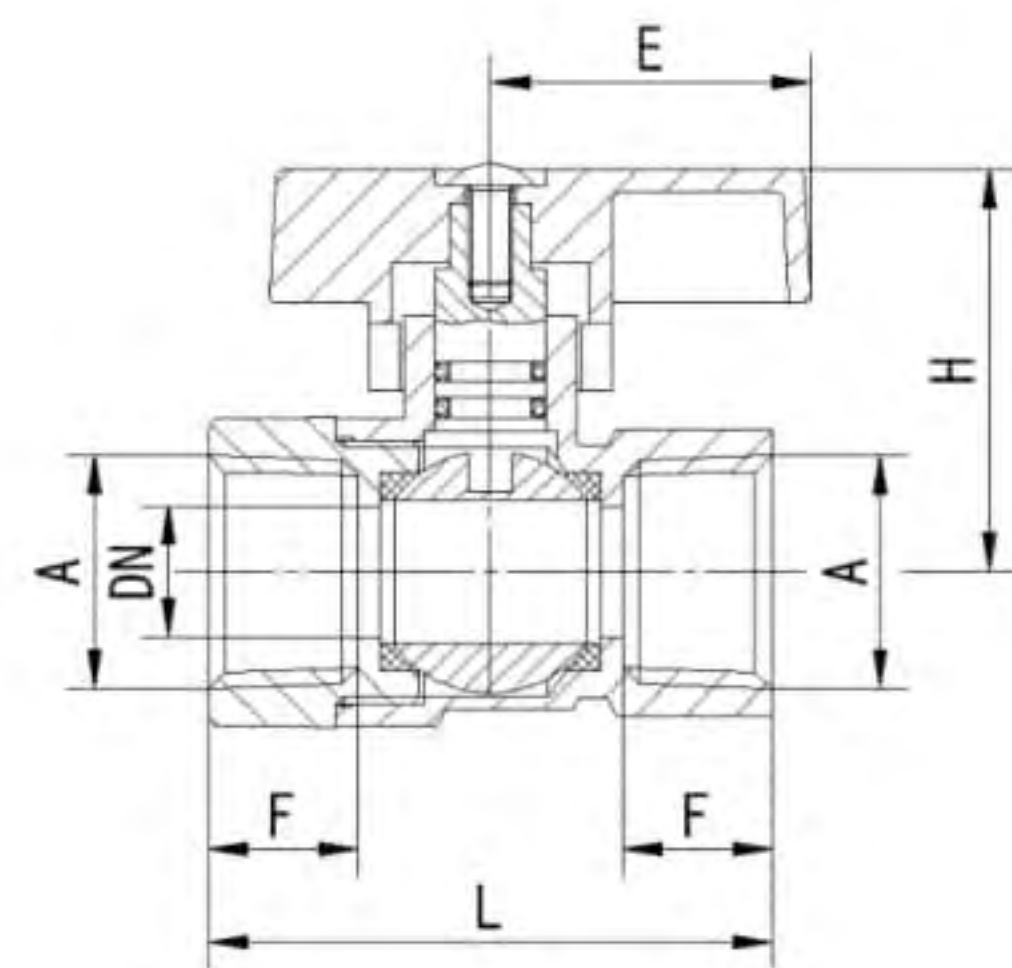

Art. TS 702

Brass ball valve F/F Reduce bore PN20 Aluminium butterfly handle				
Size	Dn	Length	Height	Qty/Ctn
1/2"	12	51		38

120