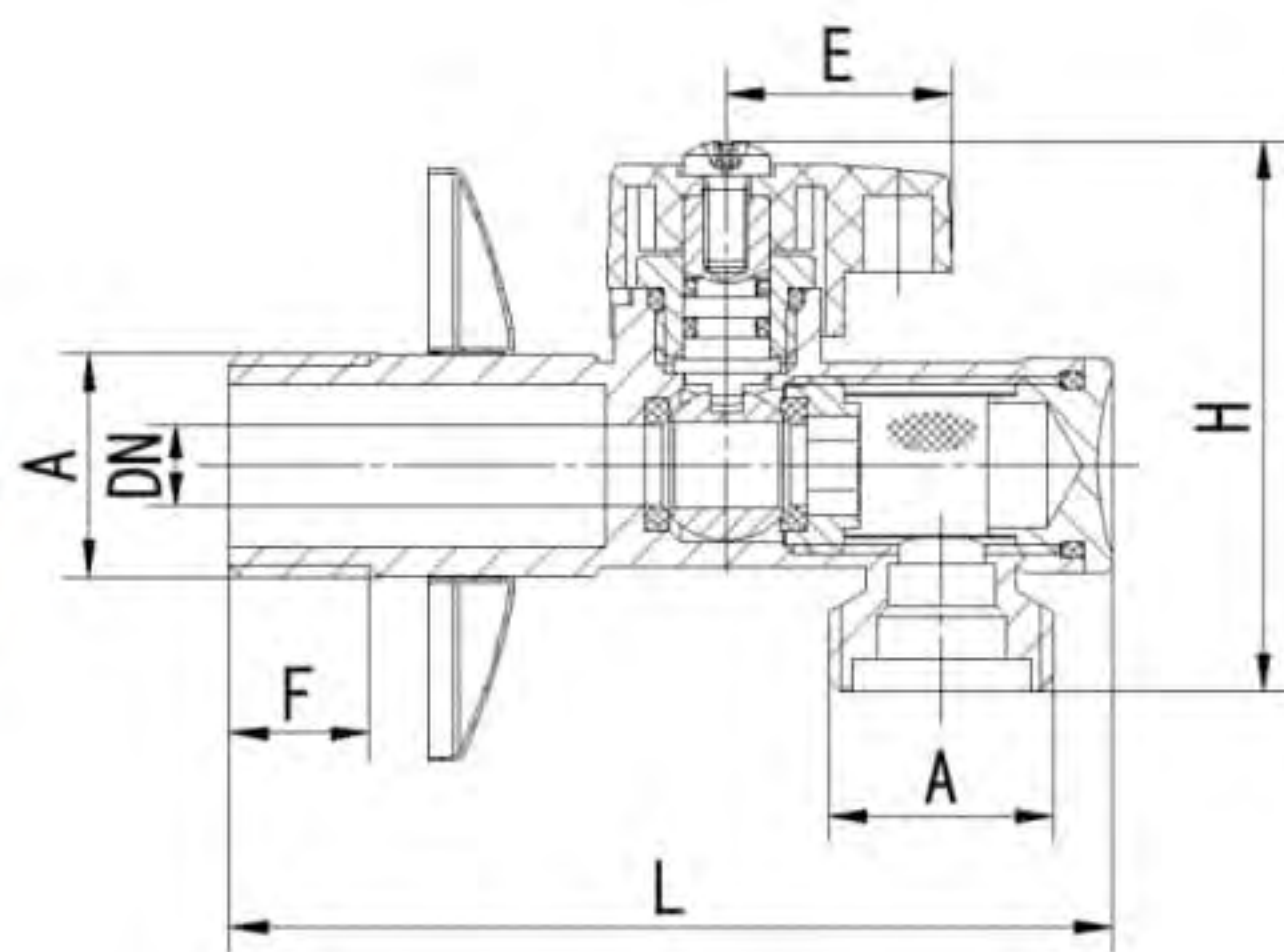

33

240

Art. TS 2253/S

Angle valve		Reduce bore		Plastic handle	
Size		Dn	Length	Height	Qty/Ctn
1/2" x 1/2"			8	82	

105

100

Art. TS 2251

Angle valve		Reduce bore		Plastic handle	
Size		Dn	Length	Height	Qty/Ctn
1/2"			8	81	