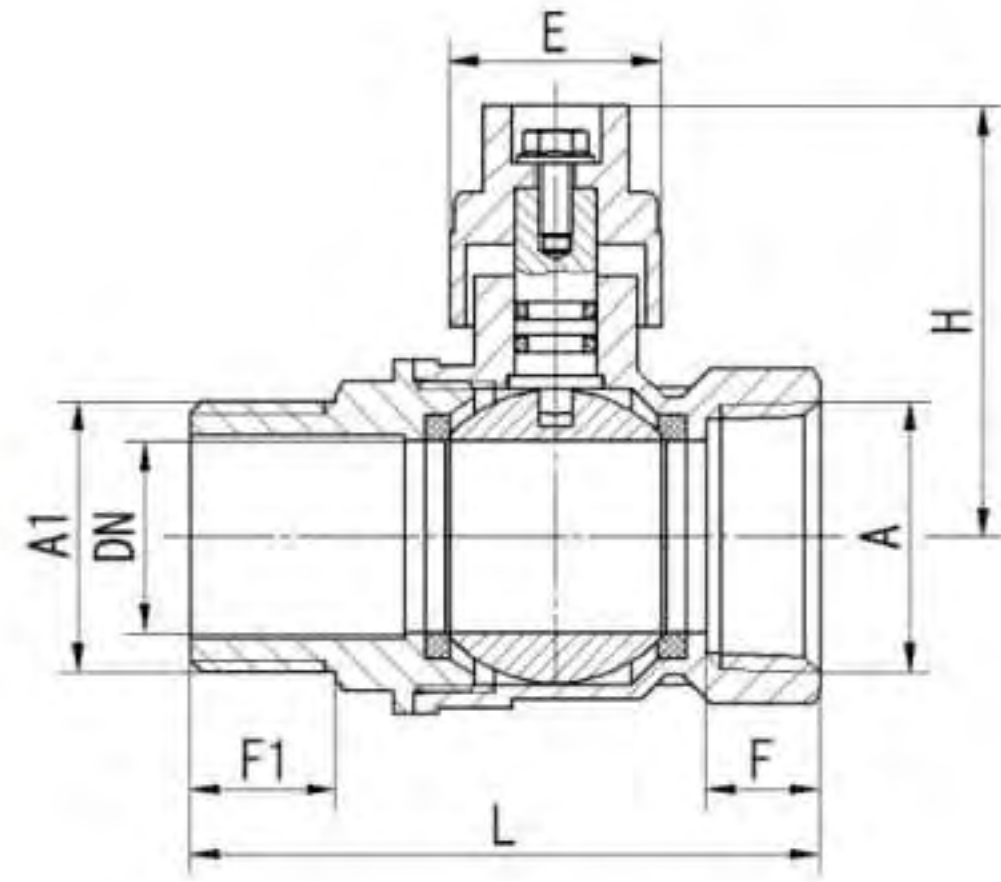

Art. TS 658

Brass ball valve F/M	Standard bore	PN20	Brass handle	
Size	Dn	Length	Height	Qty/Ctn
1"x1"	23.5	82	52	60