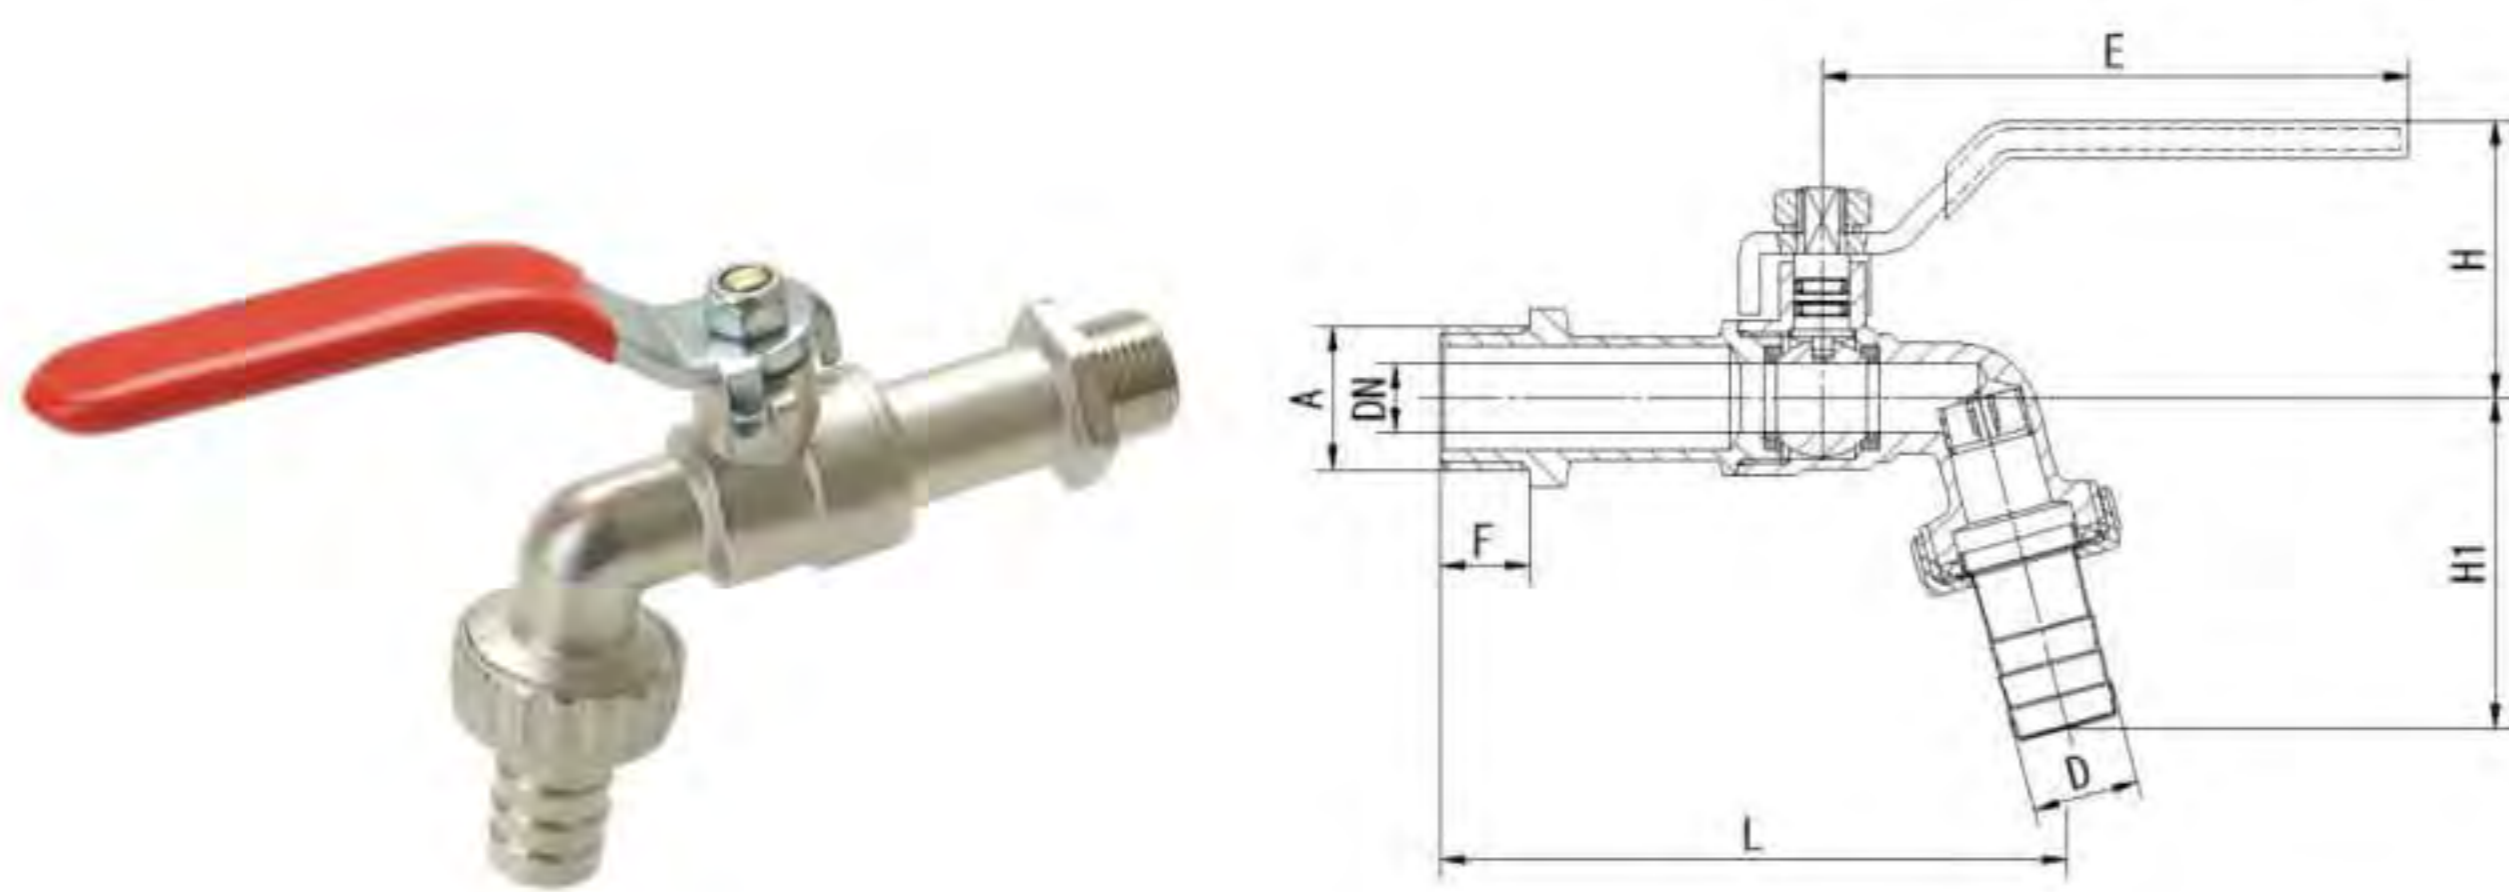

Art. TS 2478

Brass		handle		
Size	Dn	Length	Height	Qty/Ctn
1/2"x3/4"	15	70	46	120

Art. TS 2567

Brass		handle		
Size	Dn	Length	Height	Qty/Ctn
1/2"	13	97	60	72

Art. TS 2330

Brass Bibcock		Aluminium lever handle		
Size	Dn	Length	Height	Qty/Ctn
1/2"	10	82	40	120
3/4"	12	85	40	80