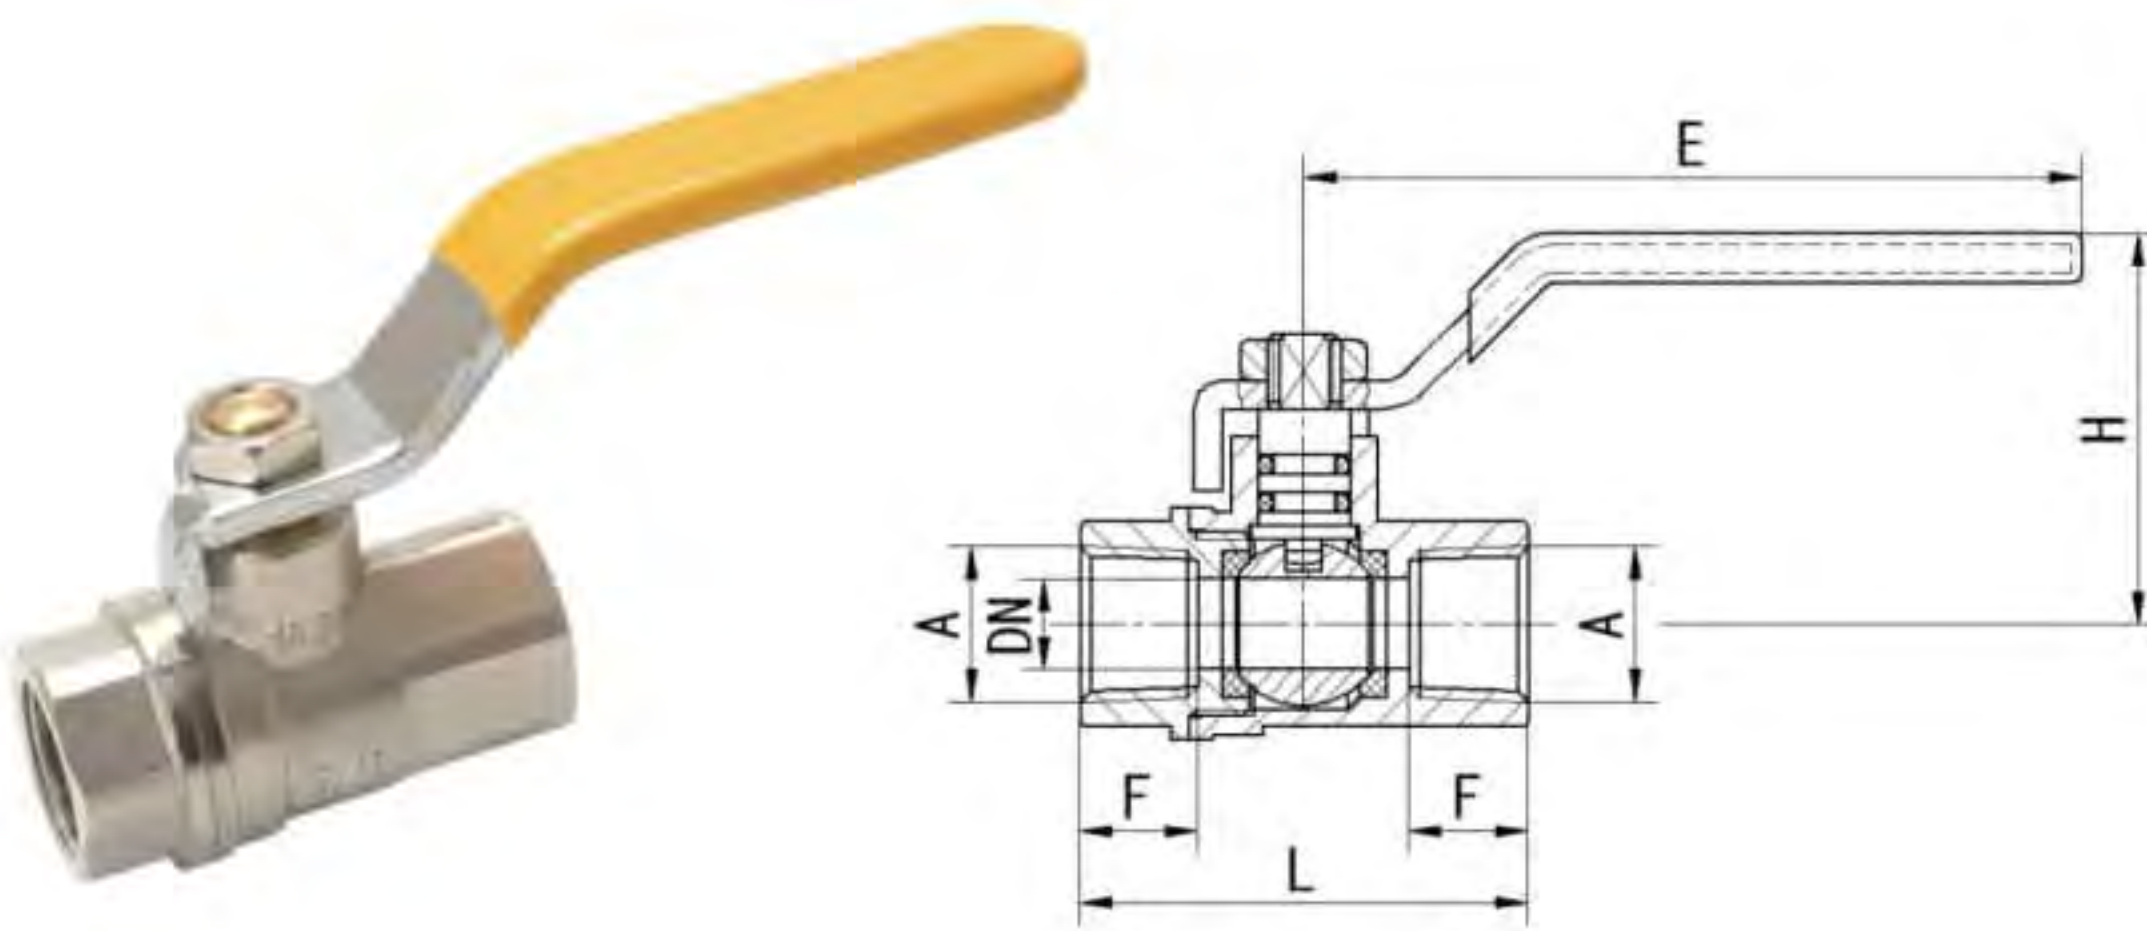

Art. TS 650

Size	Dn	Length	Height	Qty/Ctn
1"X1"	25	81.5	62	60

Art. TS 201

Brass ball valve F/F	Full bore	PN10	Steel lever	ha
Size	Dn	Length	Height	Qty/Ctn
1/2"	15	58	45	120
3/4"	20	66	50	72
1"	25	80	60	48
1-1/4"	32	92	72	32
1-1/2"	40	102	80	24
2"	50	120	86	16