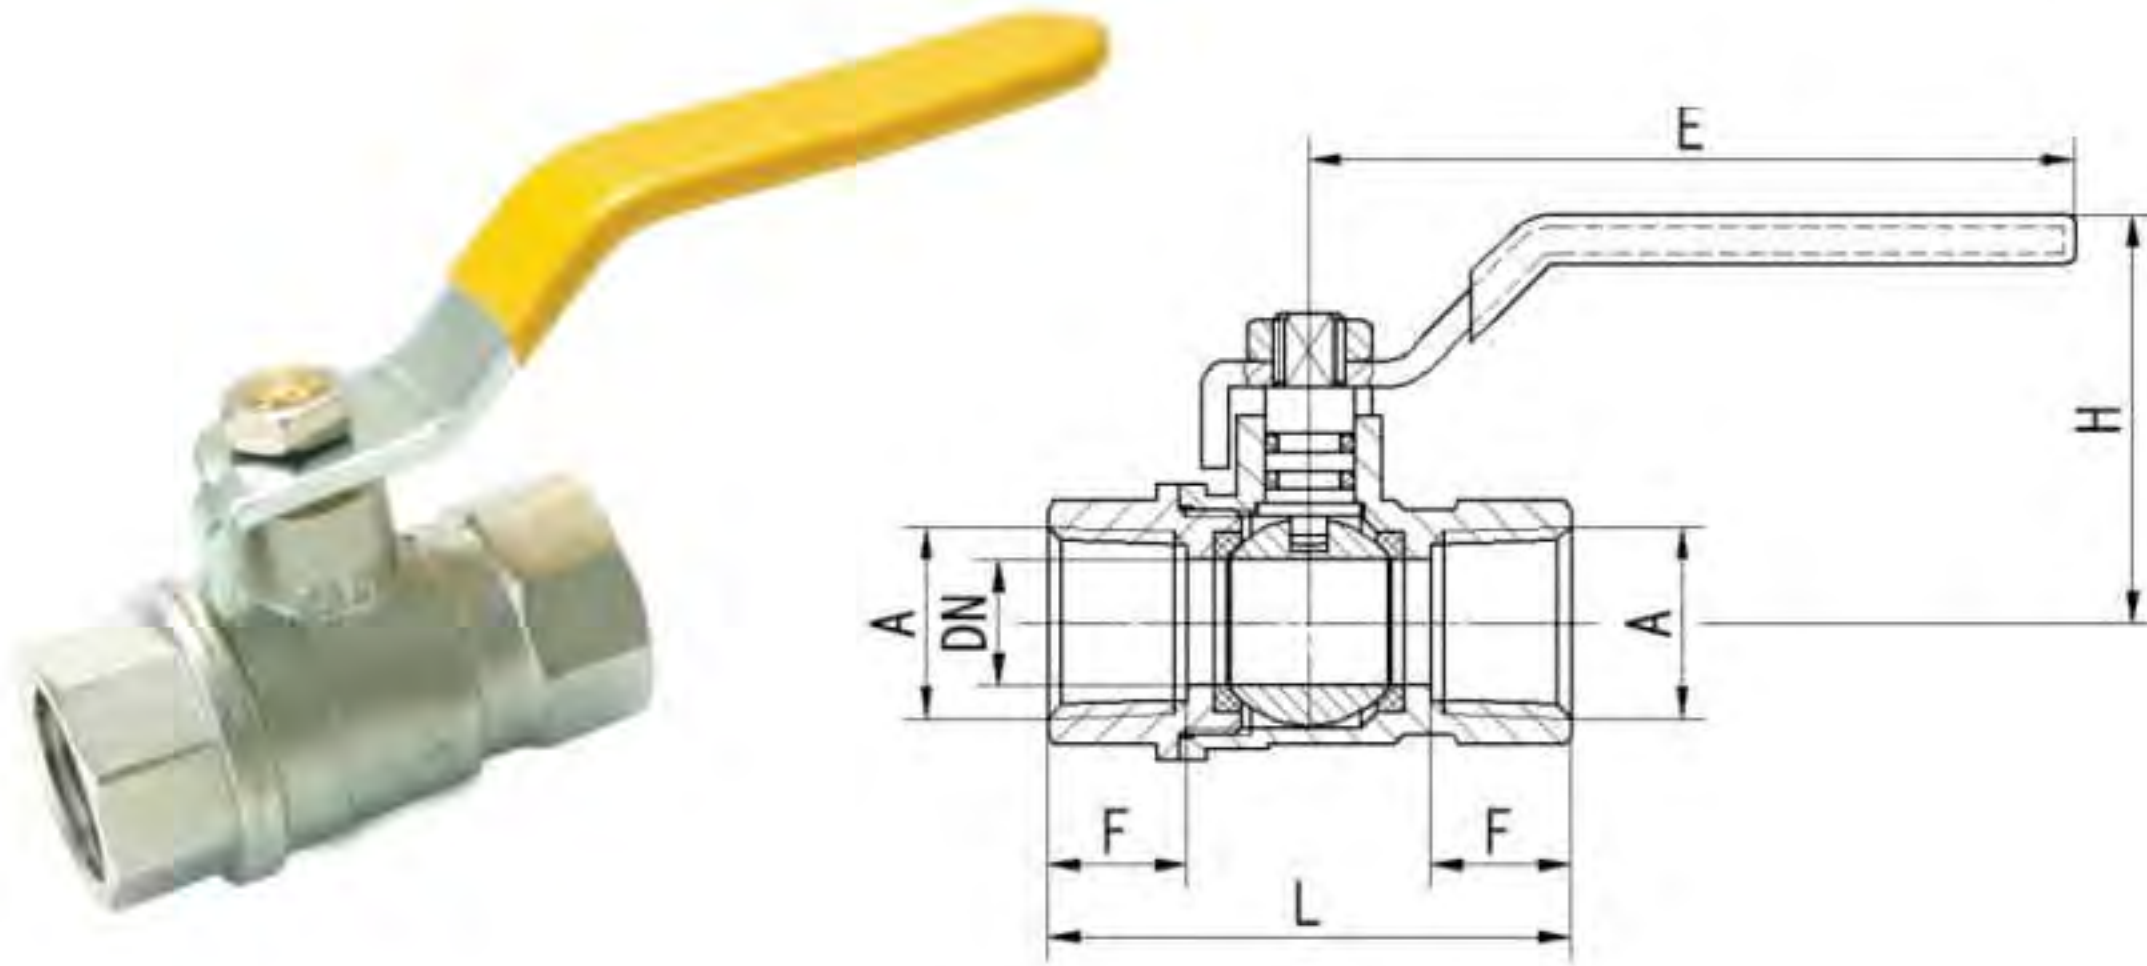

Art. TS 650

Size	Dn	Length	Height	Qty/Ctn
1"X1"	25	81.5	62	60

Art. TS 201

Brass ball valve F/F	Full bore	PN10	Steel lever	ha
Size	Dn	Length	Height	Qty/Ctn
1/2"	15	58	45	120
3/4"	20	66	50	72
1"	25	80	60	48
1-1/4"	32	92	72	32
1-1/2"	40	102	80	24
2"	50	120	86	16