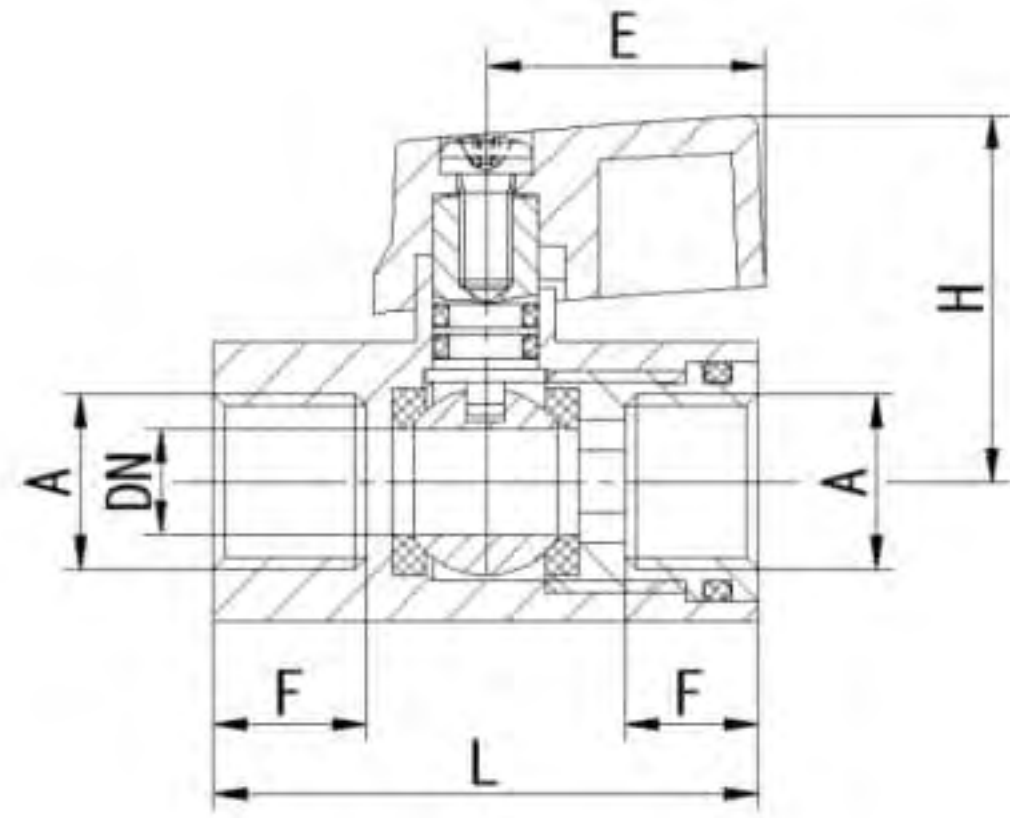

Size	Dn	Length	Height	Qty/Ctn
1/4"	8	40	26	240
3/8"	8	40	26	240
1/2"	10	45	29	180

Art. TS 2460

Brass mini valve F/F	Reduce bore	PN10	Aluminium handle	
Size	Dn	Length	Height	Qty/Ctn
1/4"	8	40	37	300
3/8"	8	40	37	300
1/2"	10	46	41	252