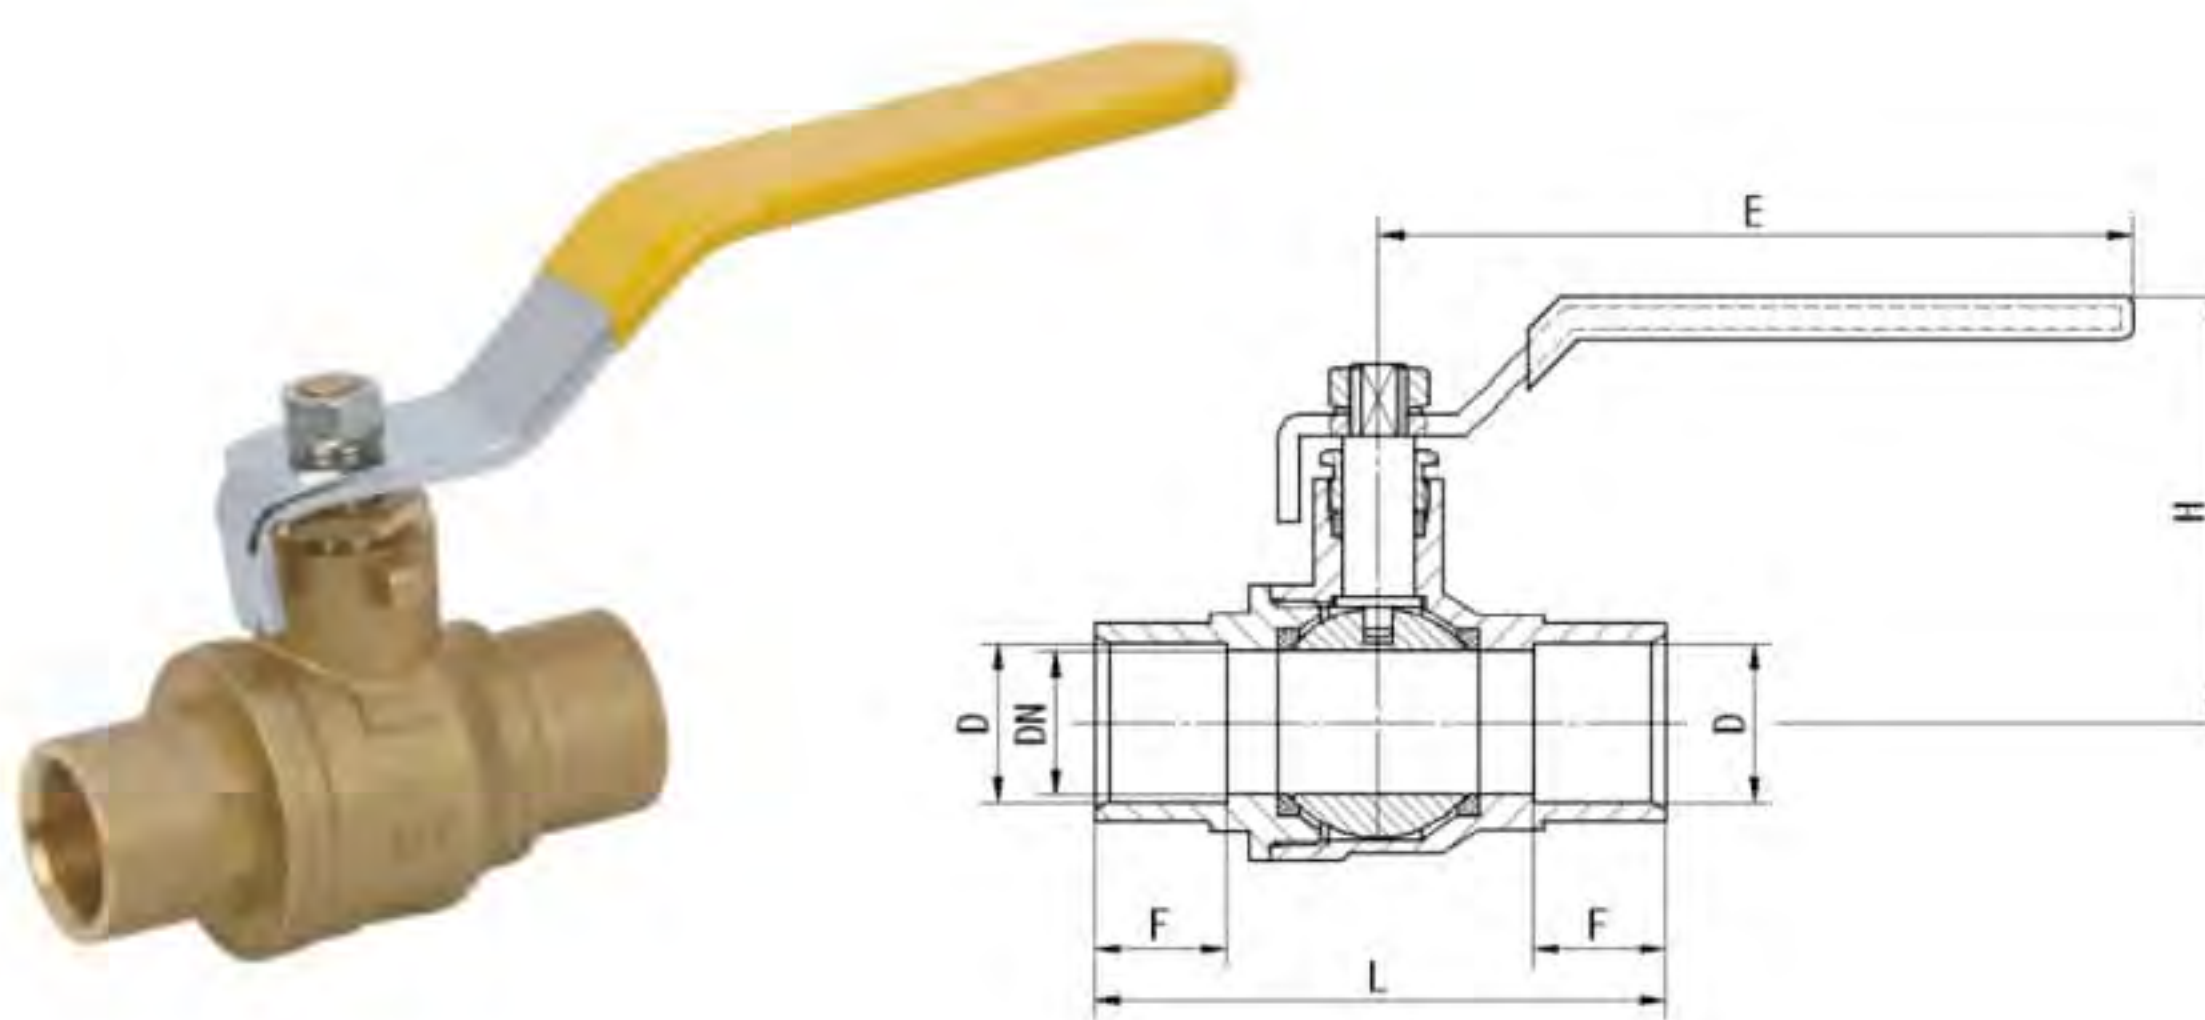

Art. TS 31302

Brass ball valve F/M	Full bore PN40		Steel lever handle	
Size	Dn	Length	Height	Qty/Ctn
1/4"	8	48	45	120
3/8"	10	48	45	120
1/2"	15	65	55	96
3/4"	20	75	60	72
1"	25	85	68	48
1-1/4"	32	100	80	24
1-1/2"	40	110	85	16
2"	50	128	102	12

Art. TS 31100

Brass ball valve F/F	Full bore PN40		Steel lever handle	
Size	Dn	Length	Height	Qty/Ctn
1/4"	8	48	45	160
3/8"	10	48	45	160
1/2"	15	65	55	100
3/4"	20	75	60	72
1"	25	85	68	48
1-1/4"	32	100	80	24
1-1/2"	40	110	85	16
2"	50	128	102	12
2-1/2"	65	160	128	8
3"	80	170	150	6
4"	100	200	170	4