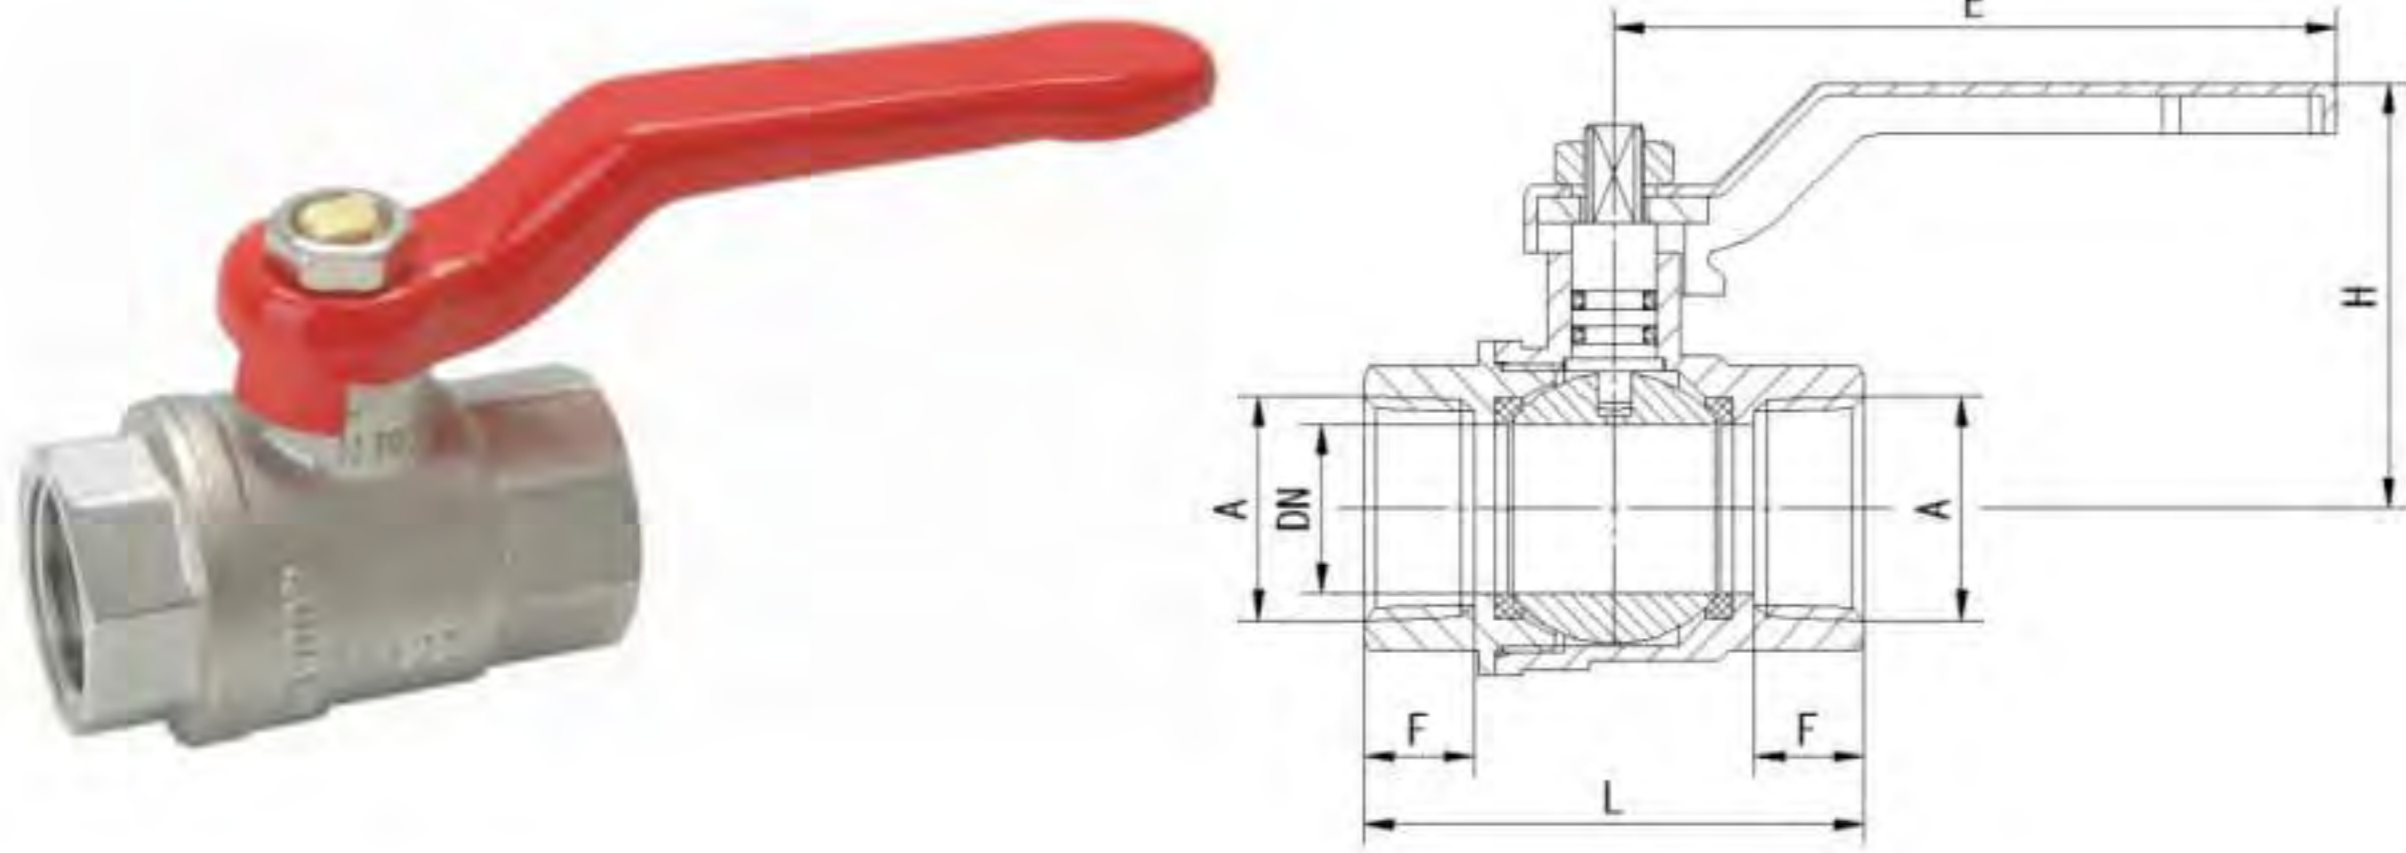

Art. TS 300

Size	Dn	Length	Height	Qty/Ctn
1/4"	8	42	40	192
3/8"	10	44	40	192
1/2"	15	52	43	120
3/4"	20	59	47	96
1"	25	70	63	60
1-1/4"	32	84	71	32
1-1/2"	40	94	78	24
2"	50	110	86	16
2-1/2"	65	140	127	8
3"	80	170	156	6
4"	100	200	170	4