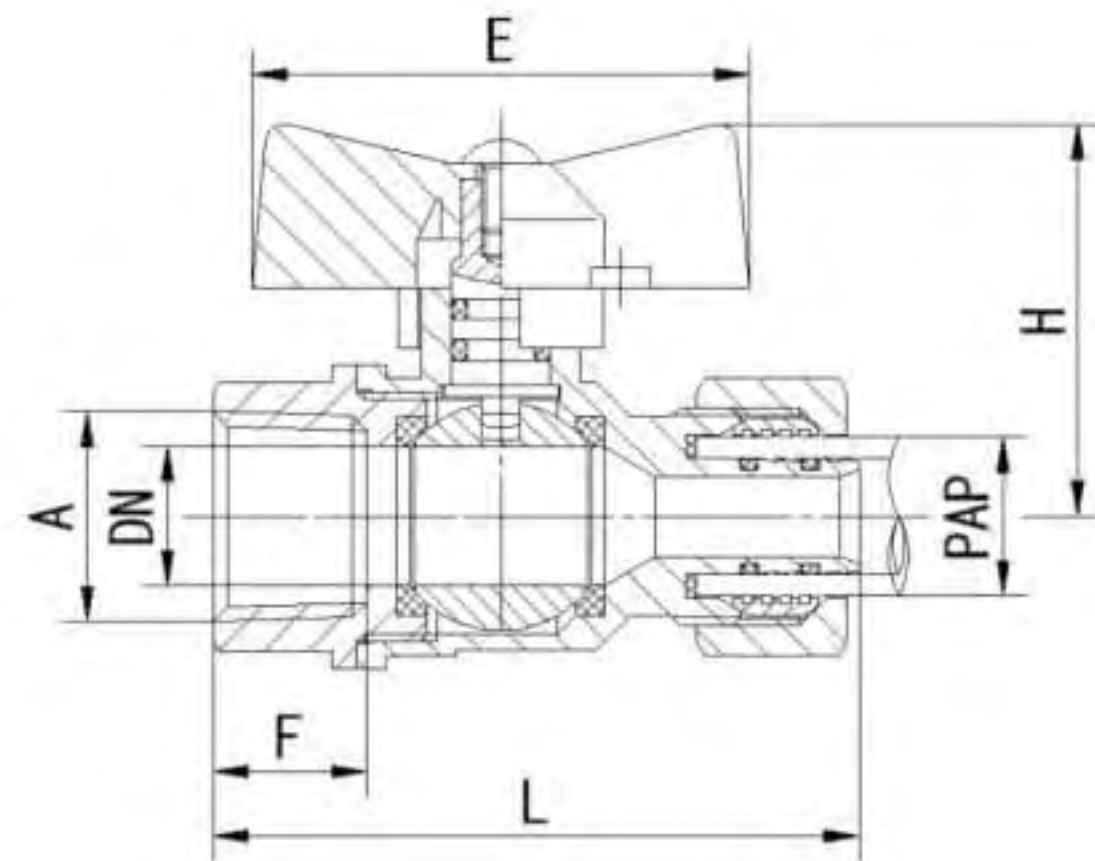

Art. TS 204

Brass ball valve	Full bore PN 10	Aluminium butterfly handle			
Size	Dn	Length	Height	Qty/Ctn	
PEALPE1216x1/2"	15	65.5	39	120