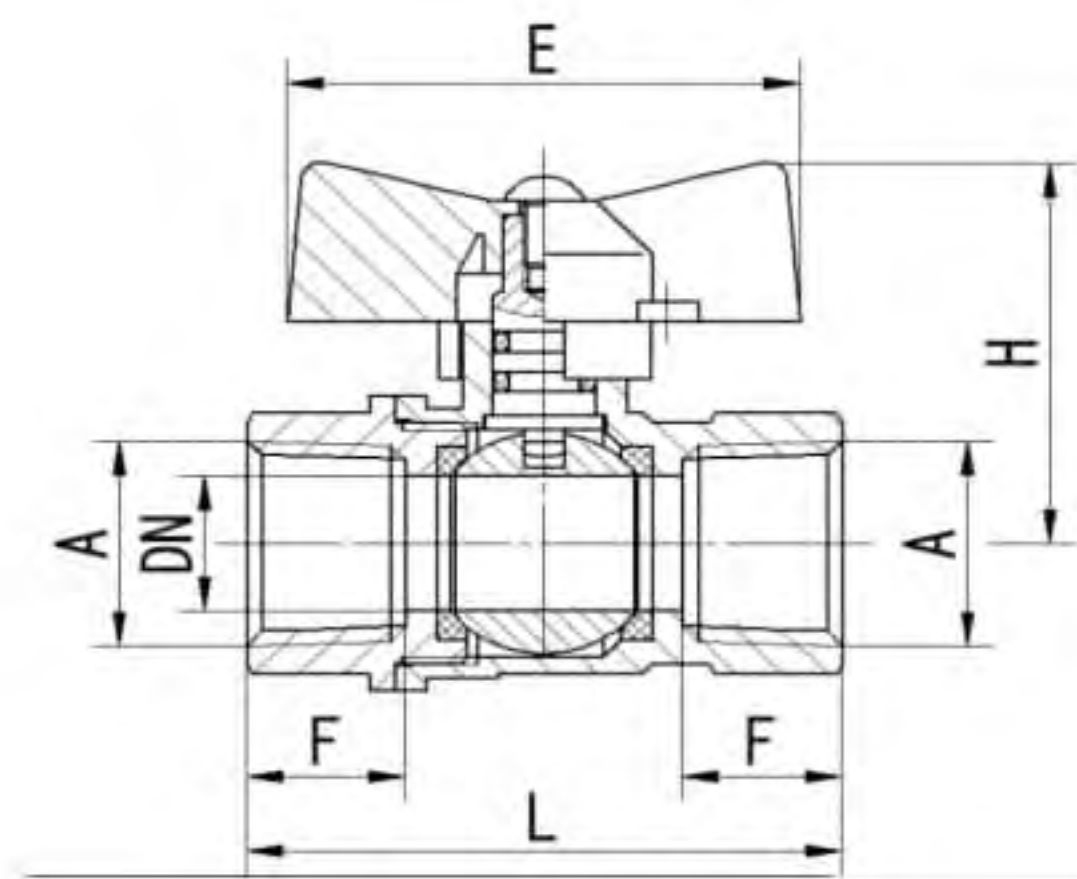

Art. TS 202

Brass ball valve F/F Full bore PN10 Aluminium butterfly handle					
Size	Dn	Length	Height	Qty/Ctn	
1/2"	15	58	40	120	
3/4"	20	66	45	72	
1"	25	80	58	48	

Art. TS 457

Brass ball valve F/M Full bore PN10 Aluminium butterfly handle					
Size	Dn	Length	Height	Qty/Ctn	
3/8"x1/4"	10	56	37	192	
1/2"x1/2"	15	70	40	120	