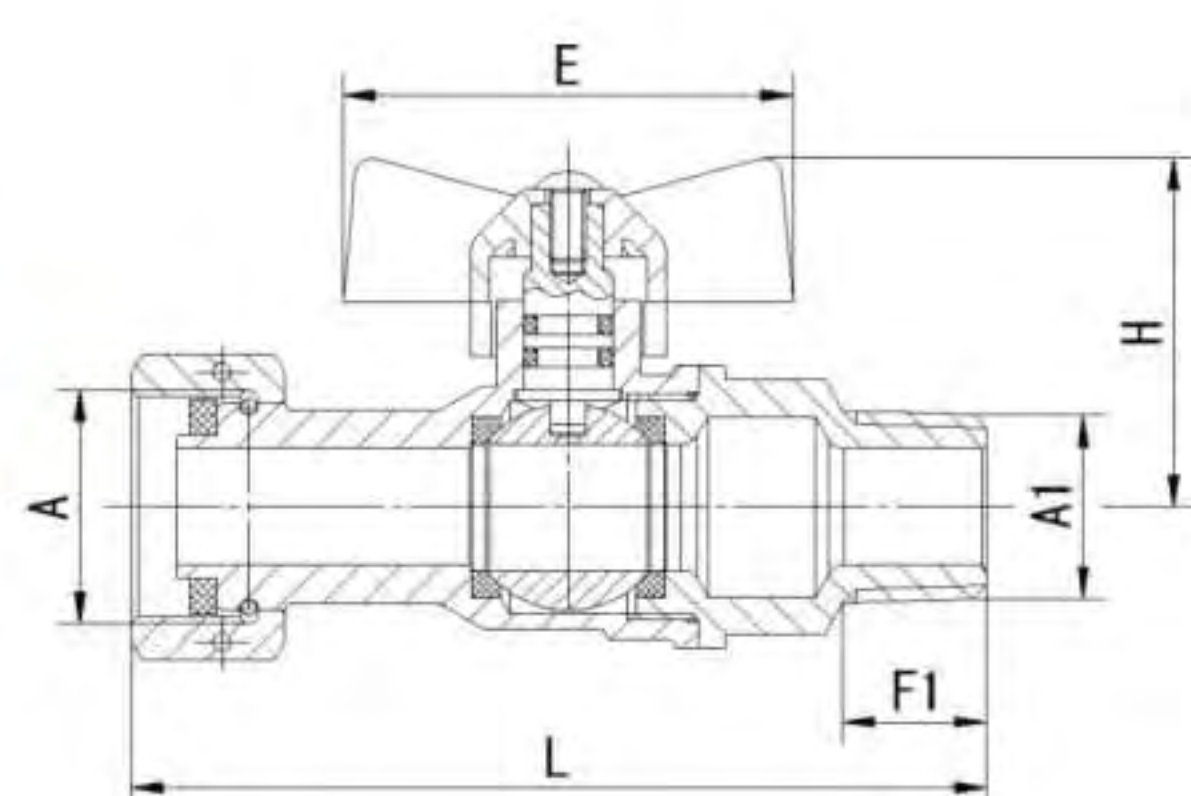

Art. TS 621

Brass ball valve	Full bore PN 10	Aluminium butterfly handle			
Size	Dn	Length	Height	Qty/Ctn	
1/2" x M26x1.5 17mm	15	95	45	80	
1/2" x M26x1.5 19mm	15	95	45	60	
3/4" x M32x 2 20mm	20	110	45	50