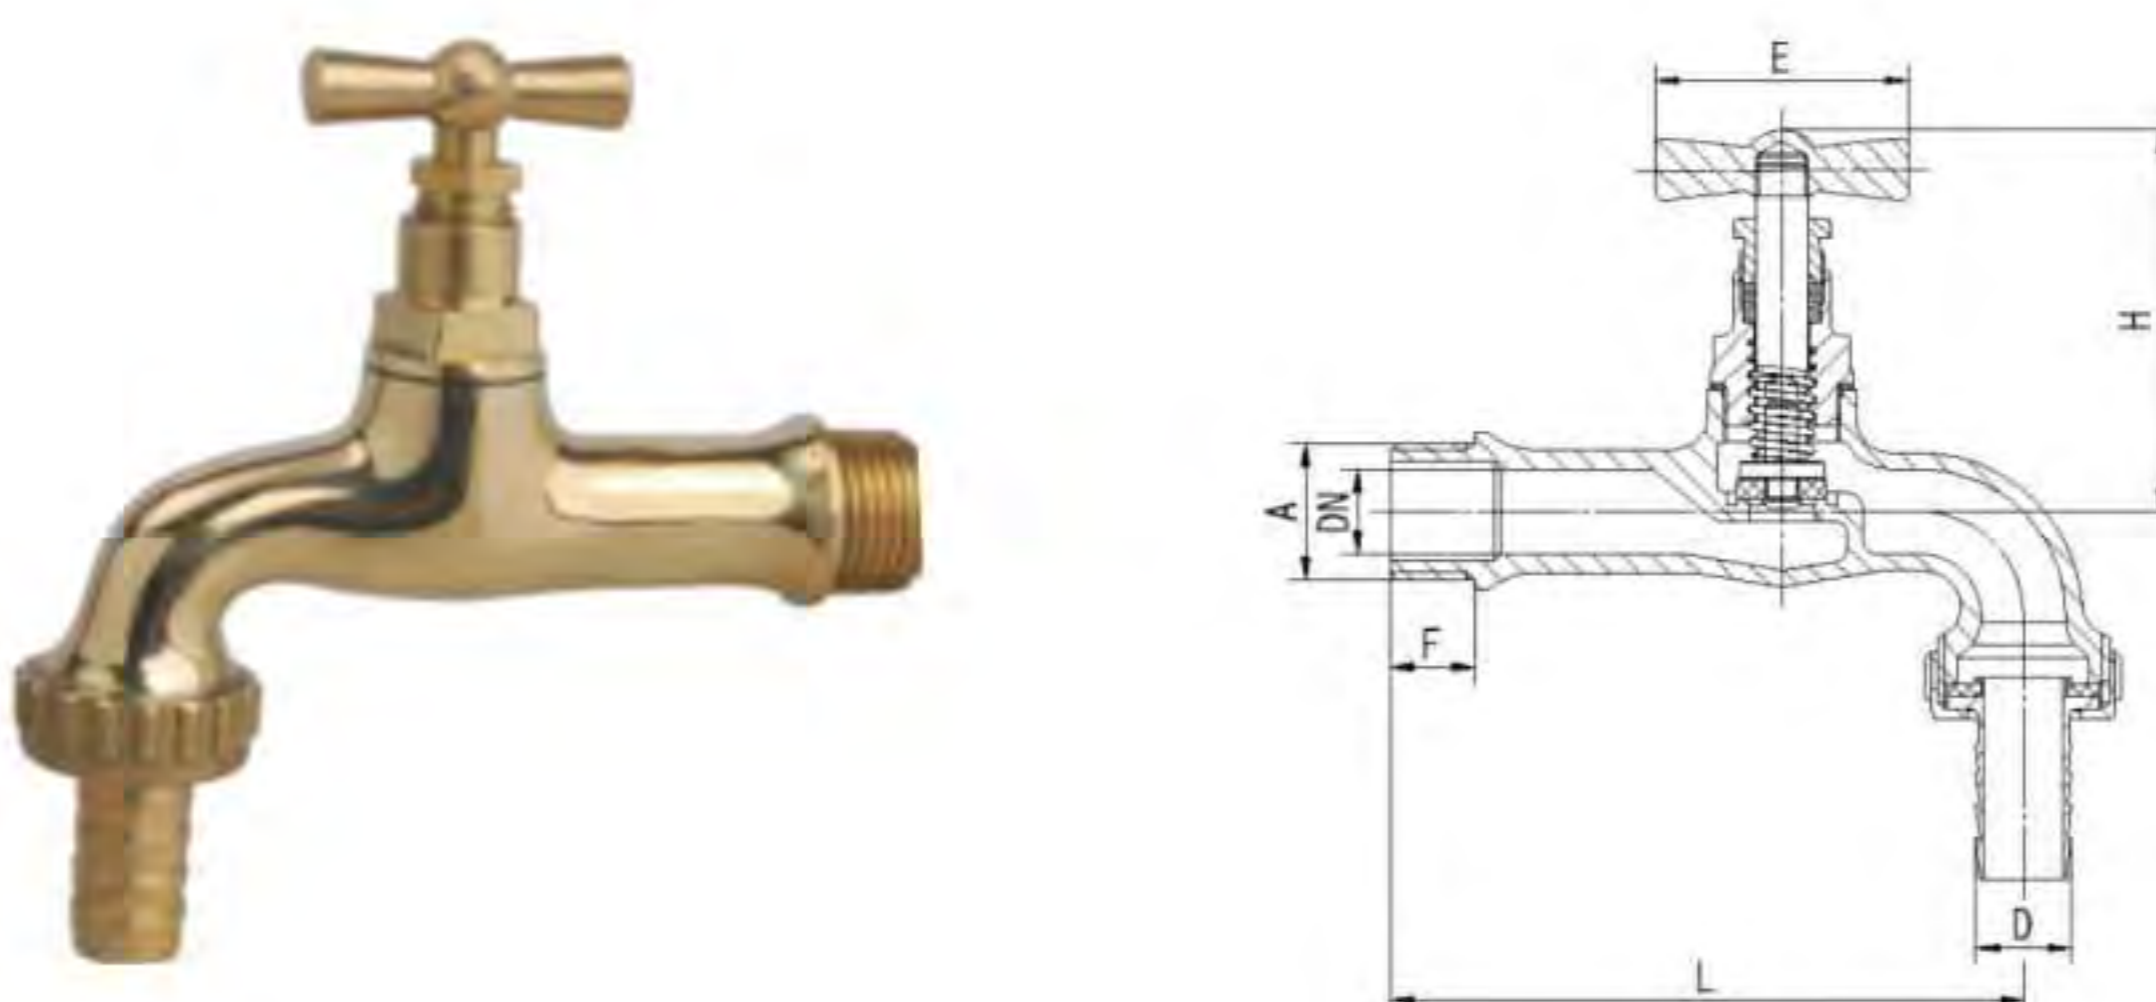

Art. TS 2567

Brass		handle		
Size	Dn	Length	Height	Qty/Ctn
1/2"	13	97	60	72