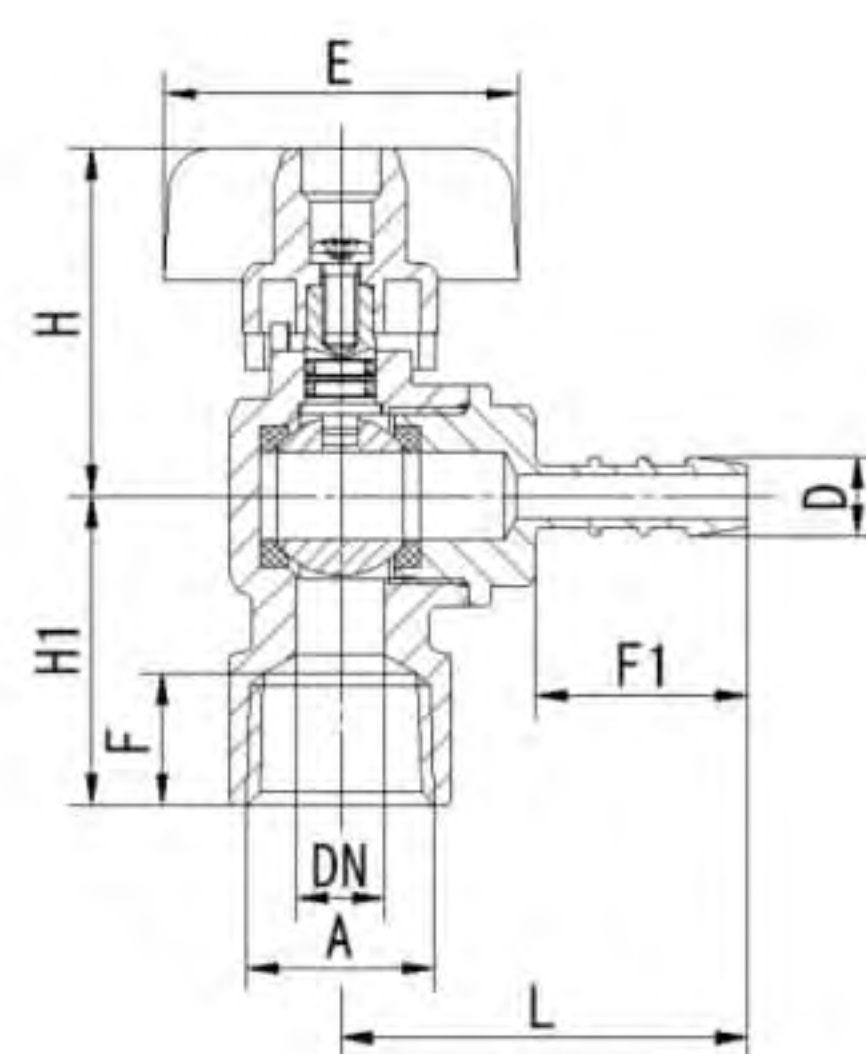

Art. TS 586

Brass ball valve Reduce bore PN 10 Aluminium handle					
Size	Dn	Length	Height	Qty/Ctn	
1/2"x9mm		10	46		

40

120