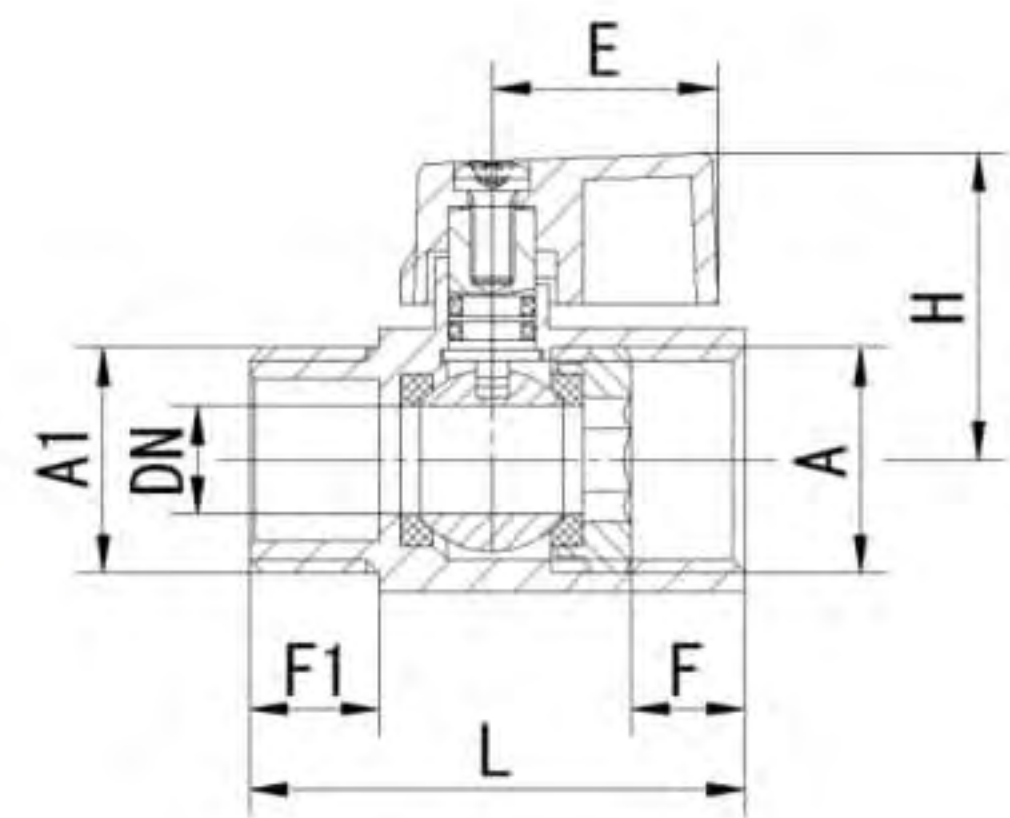

Art. TS 805

Brass mini valve F/M	Reduce bore	PN10	Aluminium handle	
Size	Dn	Length	Height	Qty/Ctn
1/2"	10	46	30	30

216