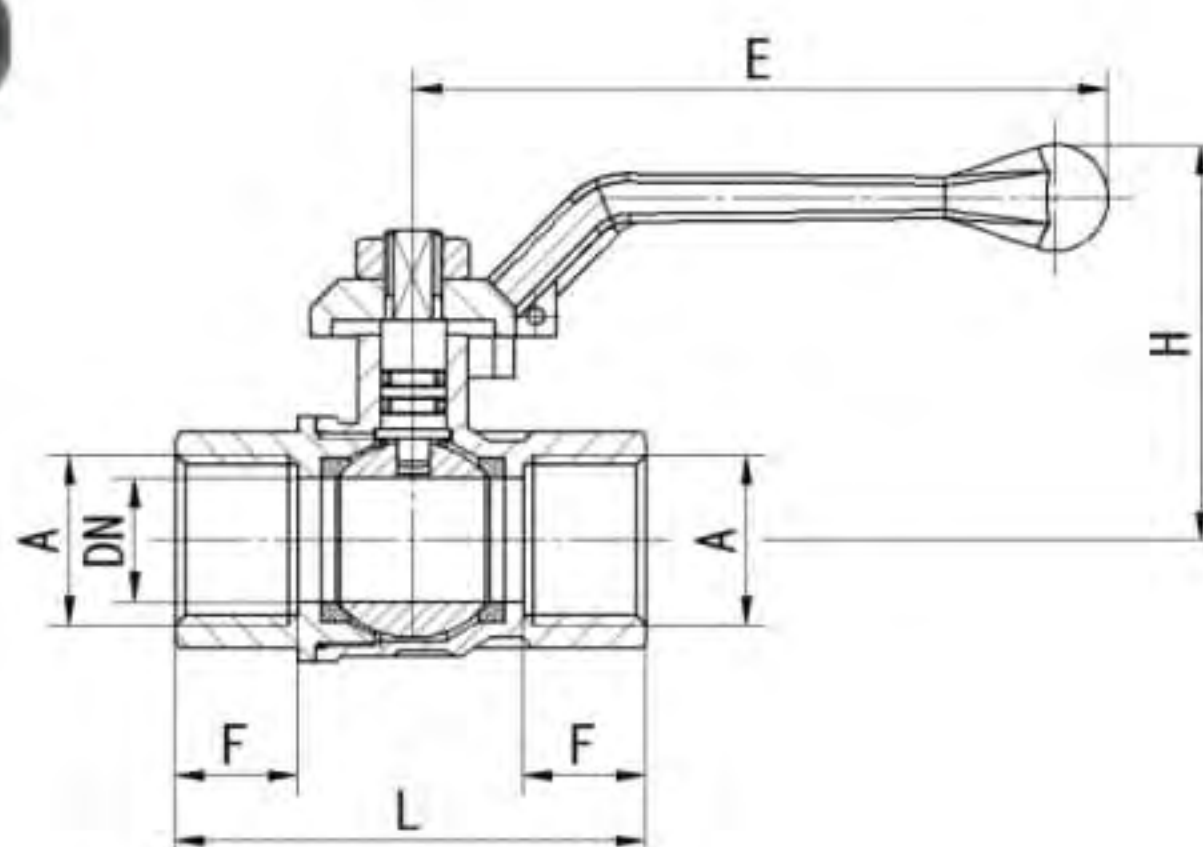

Art. TS 2416

Brass ball valve F/F	Full bore	PN 30	Aluminium lever handle	
Size	Dn	Length	Height	Qty/Ctn
1/2"	15	58	48	120
3/4"	20	65	58	96
1"	25	70	62	60
1-1/4"	32	86	75	40
1-1/2"	40	95	80	24
2"	50	110	100	16