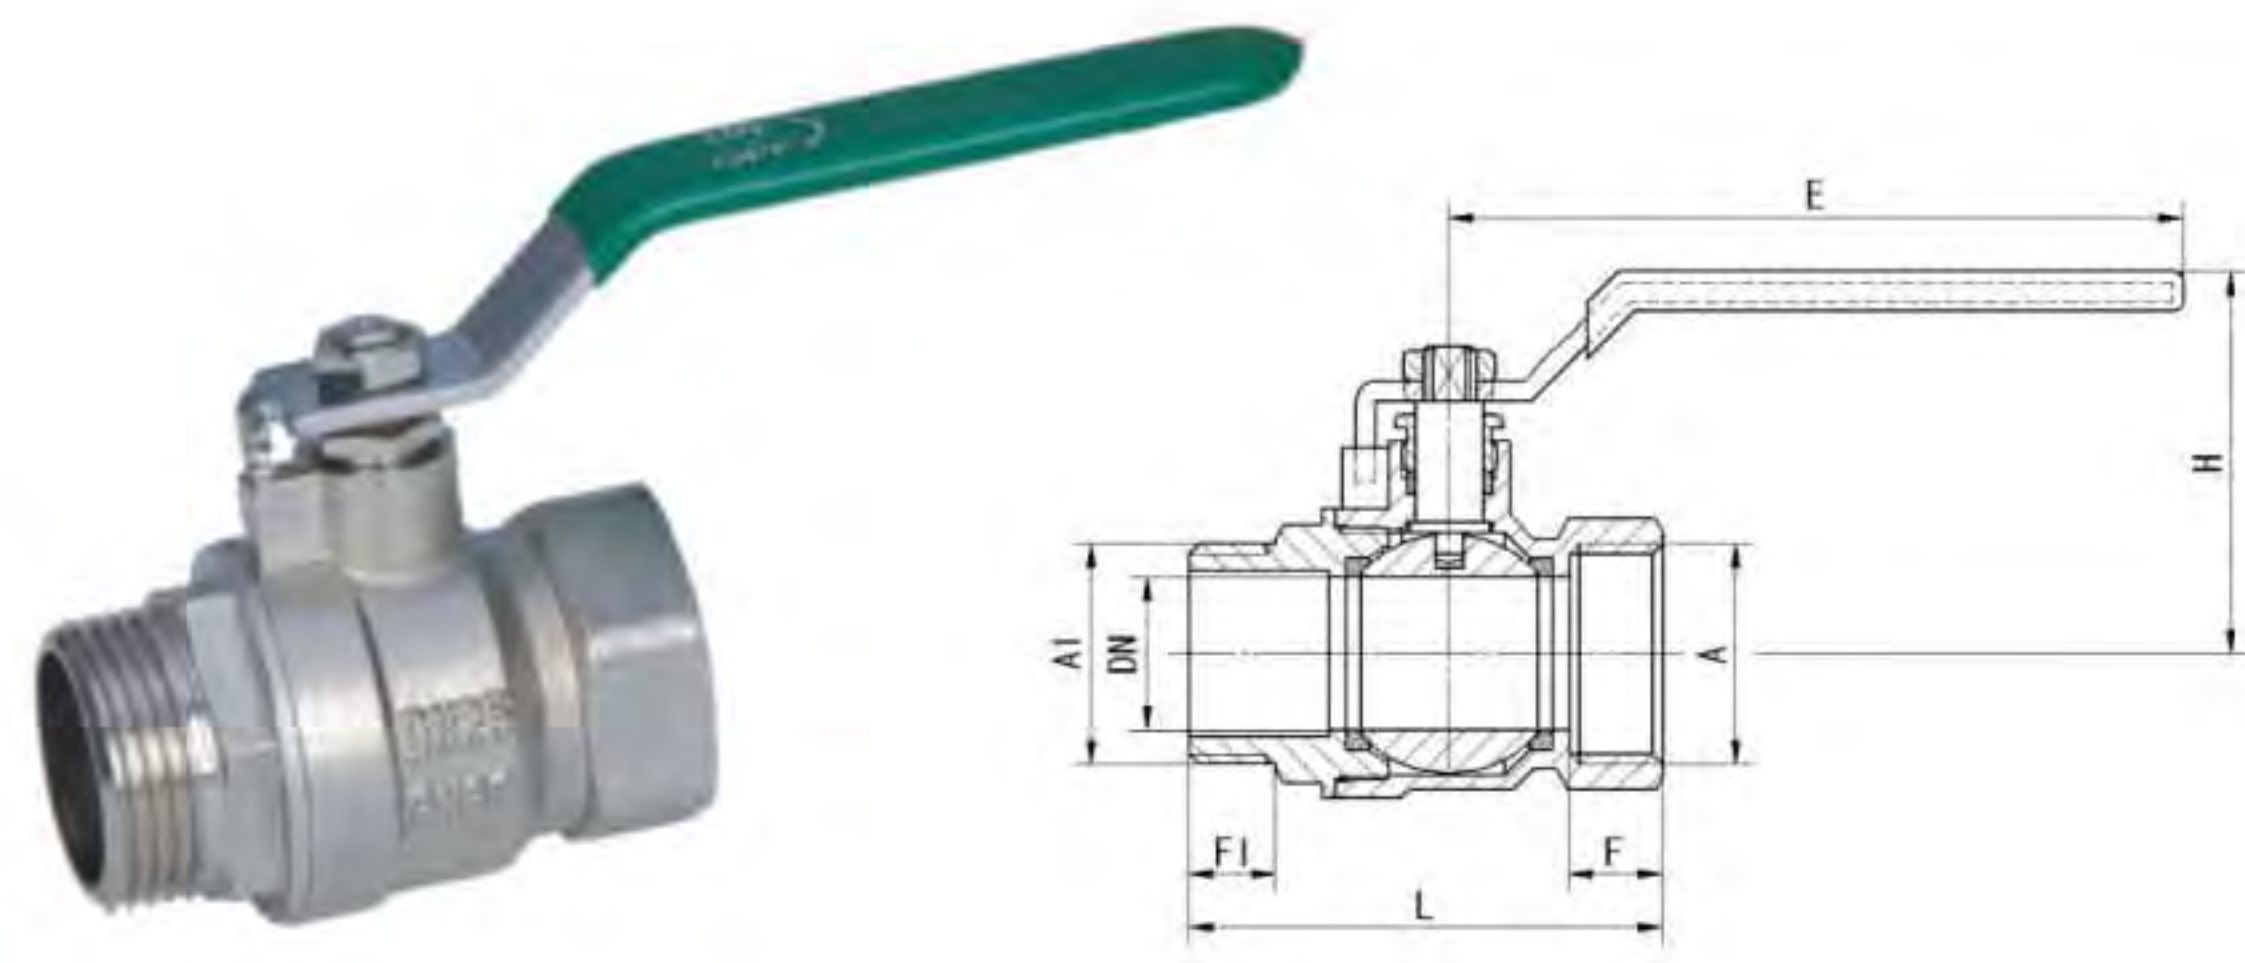

Art. TS 3510

Brass ball valve F/M	Full bore PN25	Steel lever handle		
Size	Dn	Length	Height	Qty/Ctn
1/2"	15	60	45	120
3/4"	20	68	55	96
1"	25	78	65	72
1-1/4"	32	86	76	40
1-1/2"	40	100	80	24
2"	50	115	95	16