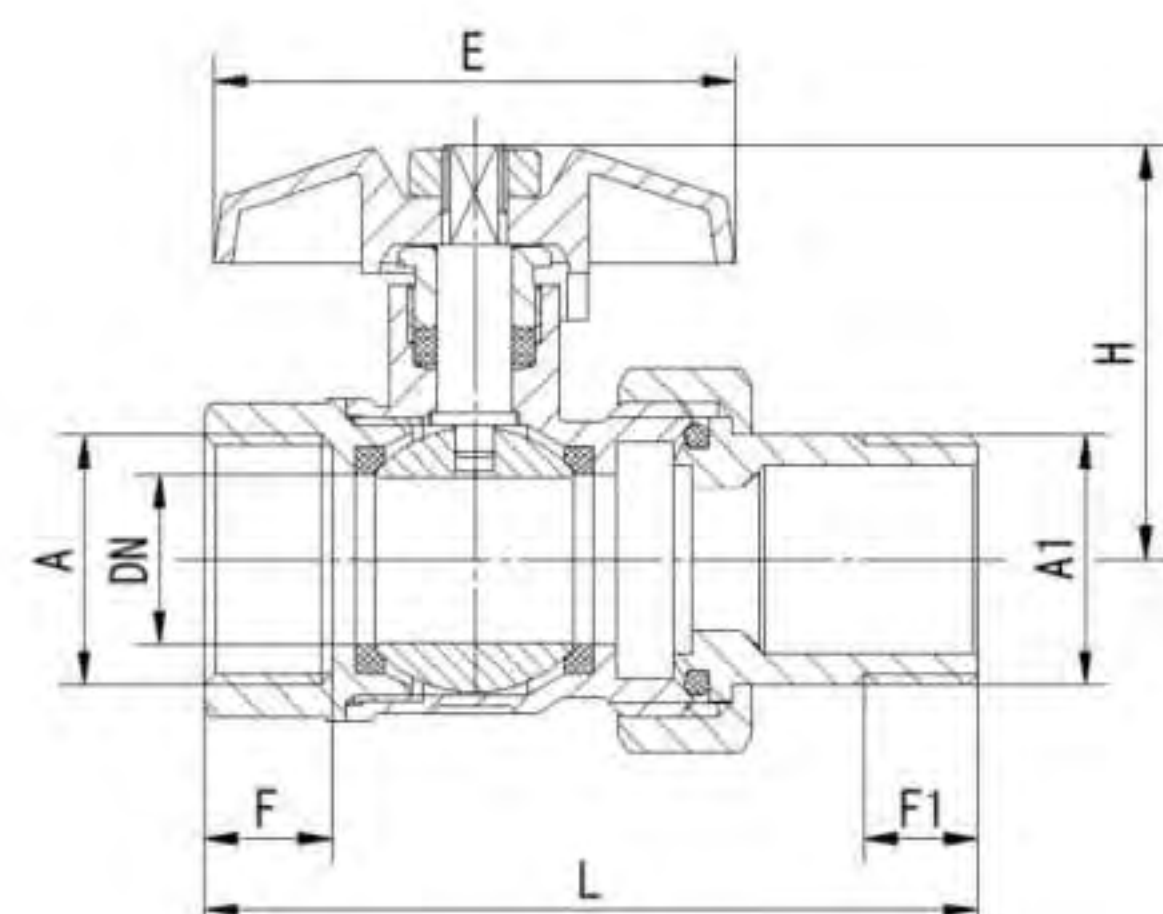

Art. TS 2365

Brass ball valve F/M	Full bore PN30	Aluminium butterfly handle		
Size	Dn	Length	Height	Qty/Ctn
1/2"	13.5	74	37	120
3/4"	18	80	42	100
1"	23.5	101	52	48
1-1/4"	32	122	70	36
1-1/2"	40	125	72	20