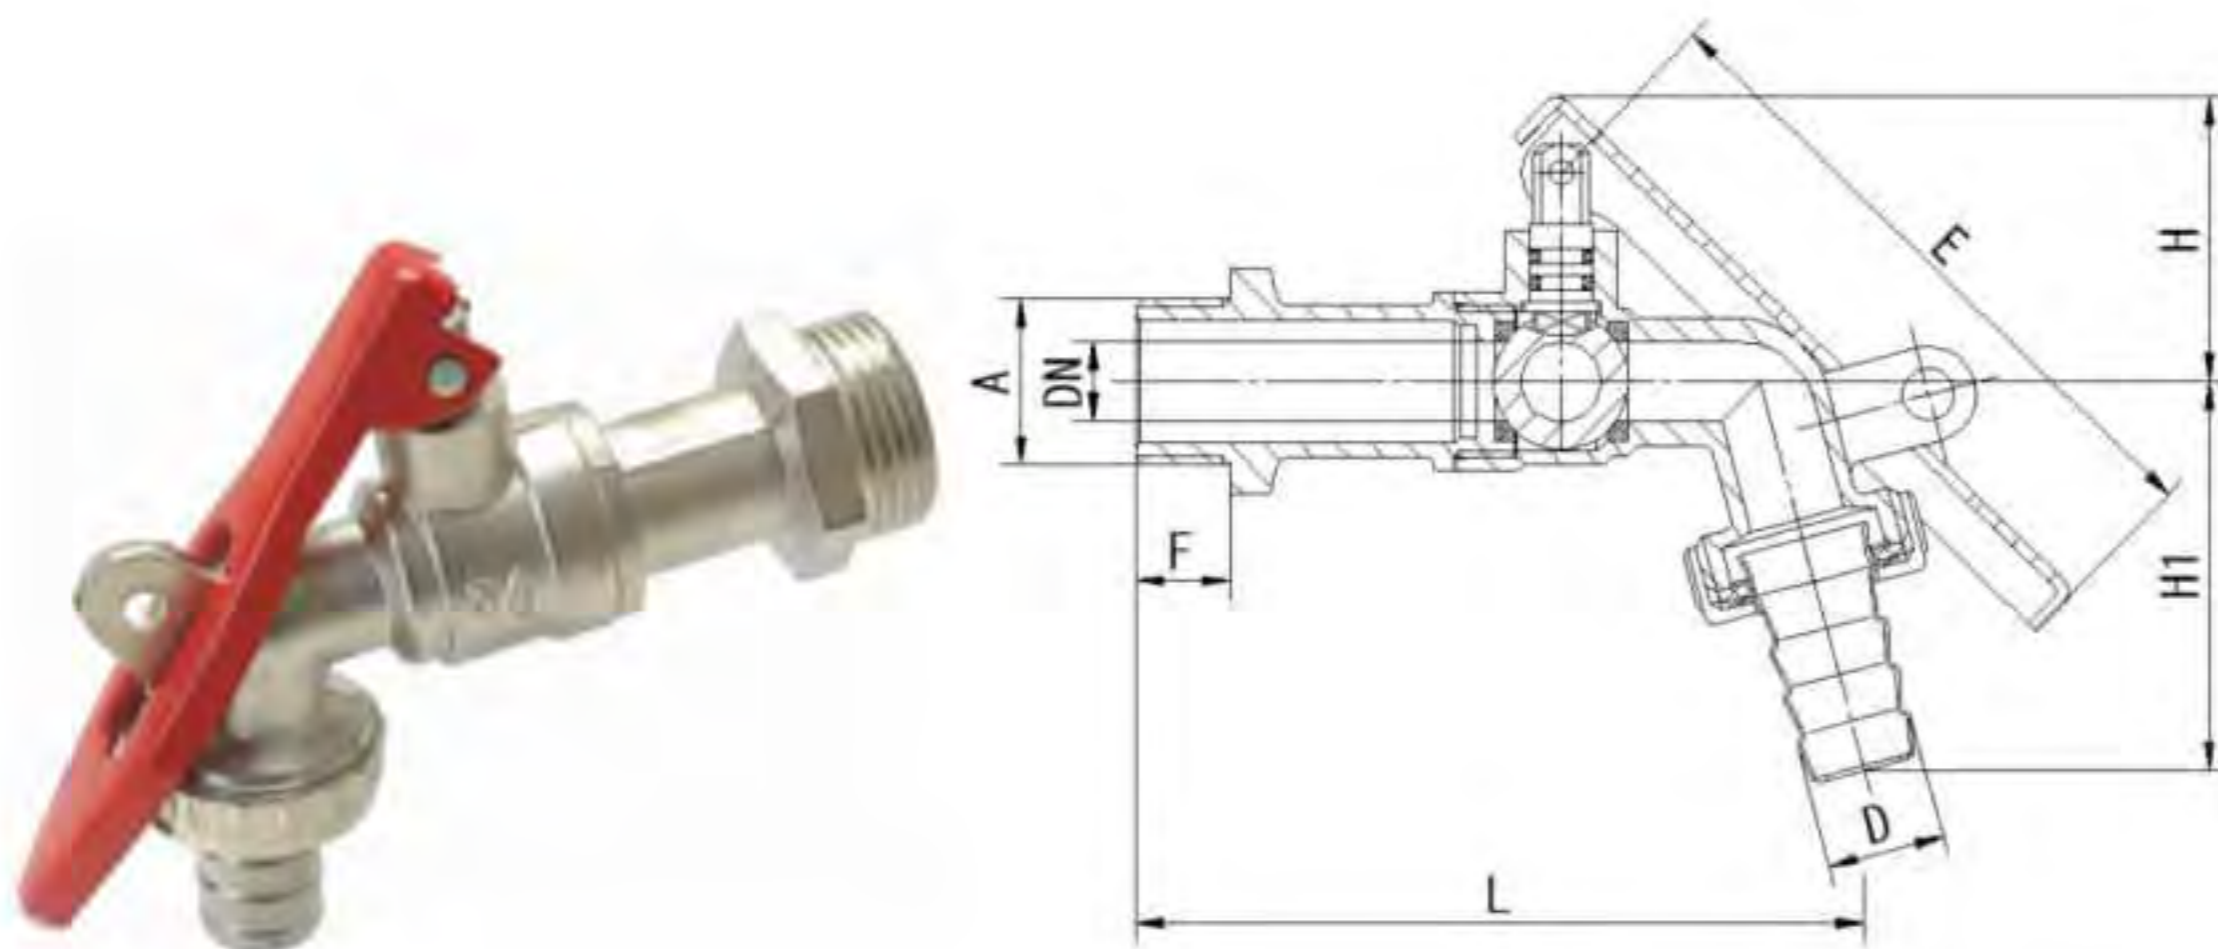

Art. TS 242

Zinc alloy Bibcock		Stampiron handle with lockble		
Size	Dn	Length	Height	Qty/Ctn
1/2"	10	80	83	180
3/4"	12	85	85	144