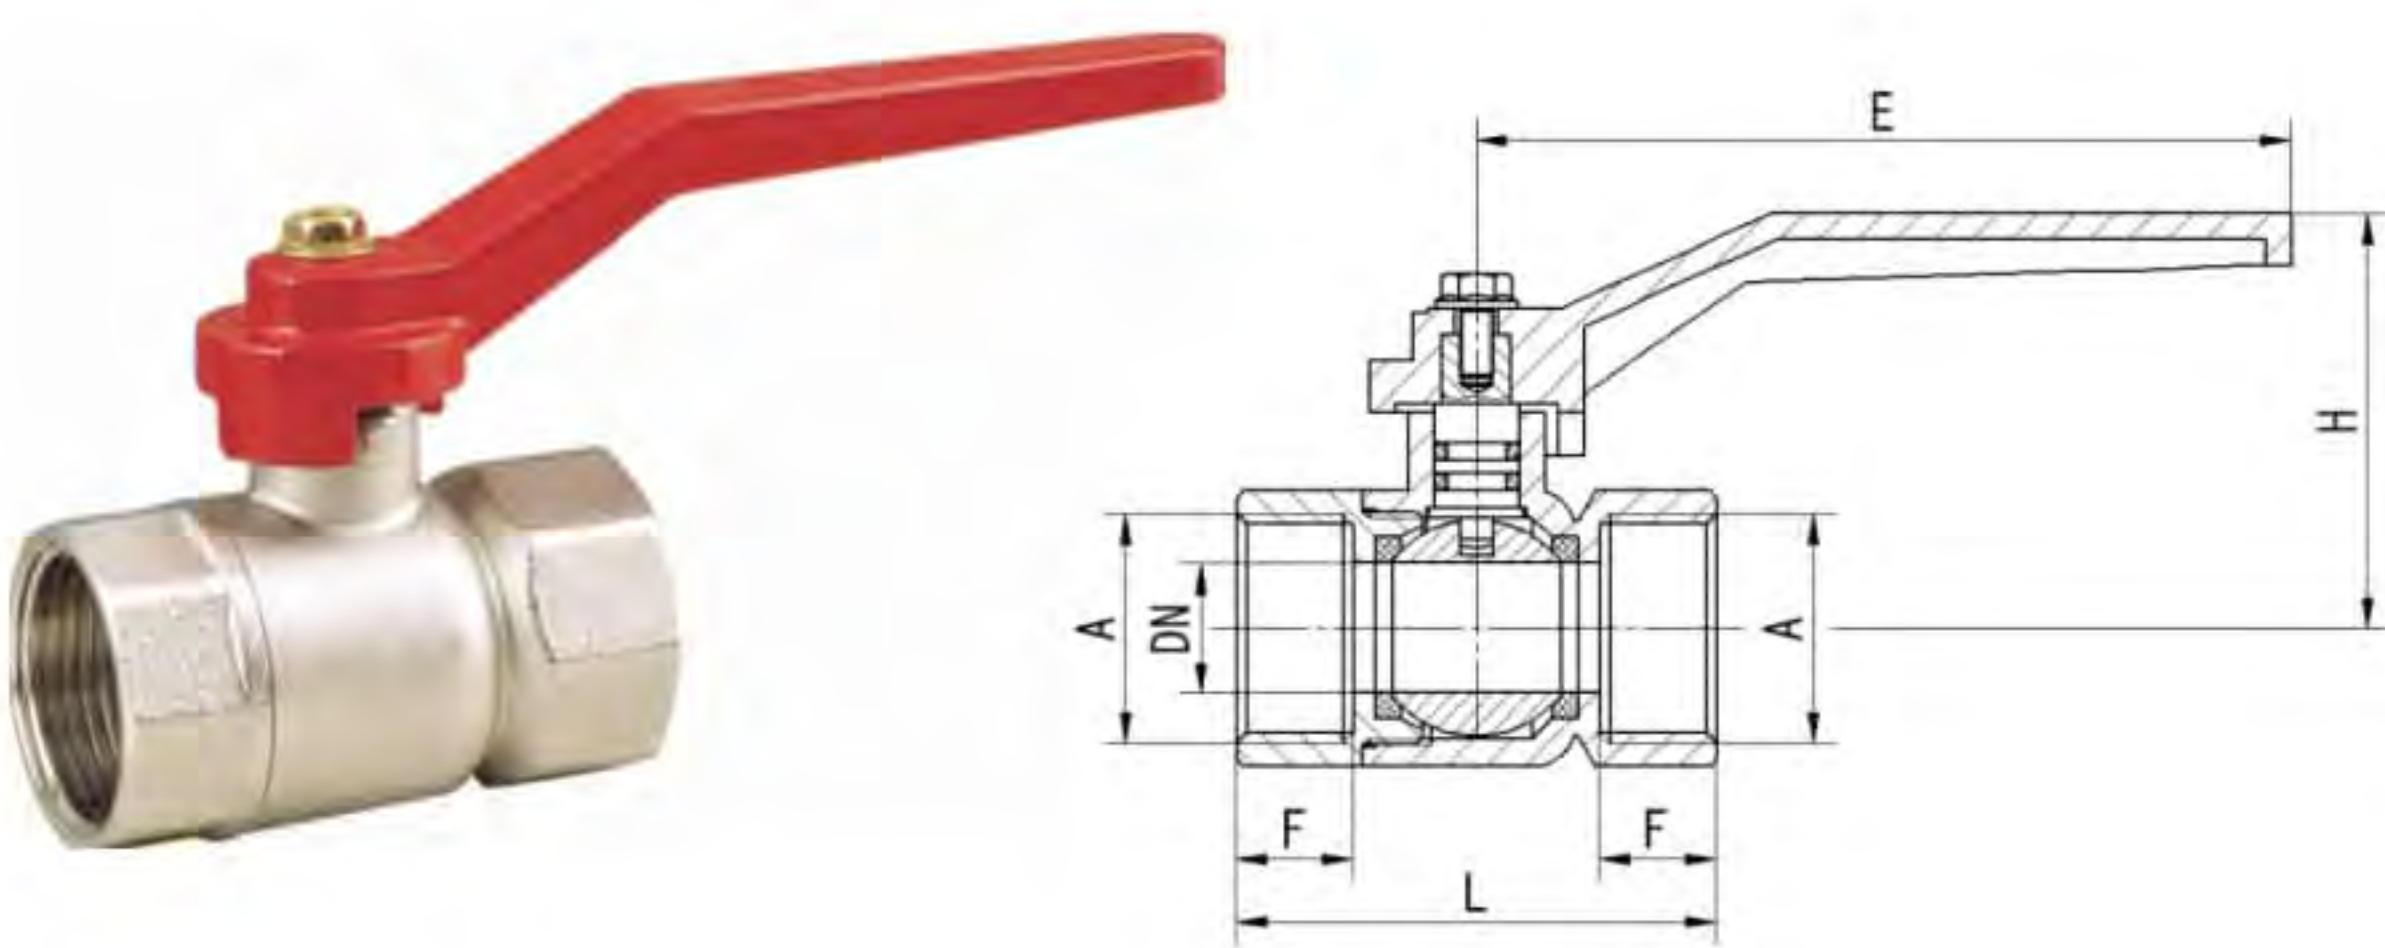

Art. TS 450

Brass ball valve F/F Standard bore PN 25 Aluminium lever handle				
Size	Dn	Length	Height	Qty/Ctn
1/2"	12	48	46	144
3/4"	15	57	50	120
1"	20	65	56	72
1-1/4"	25	78	68	60
1-1/2"	32	91	75	40
2"	40	103	83	24