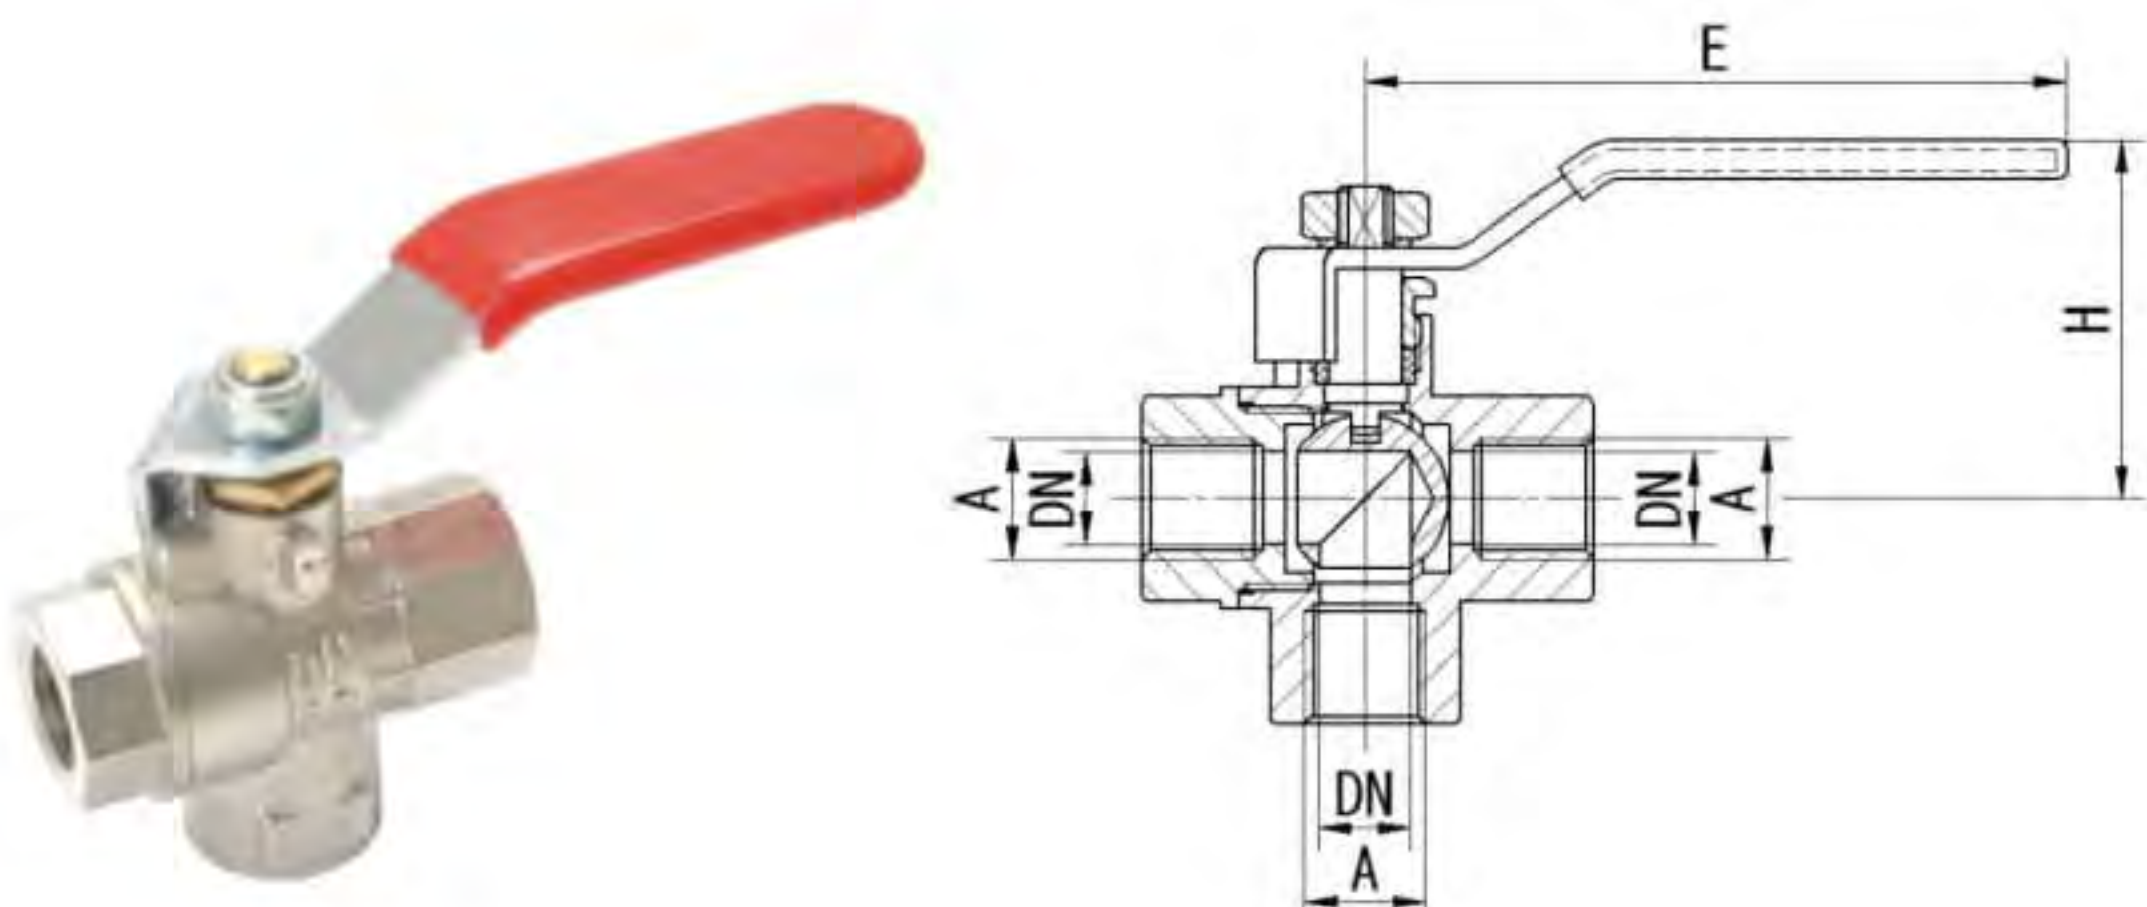

Art. TS 2411

3 ways ball valve F/F/F	Reduce bore	PN10	Steel lever	handle
Size	Dn	Length	Height	Qty/Ctn
1/4"	10	50	40	150