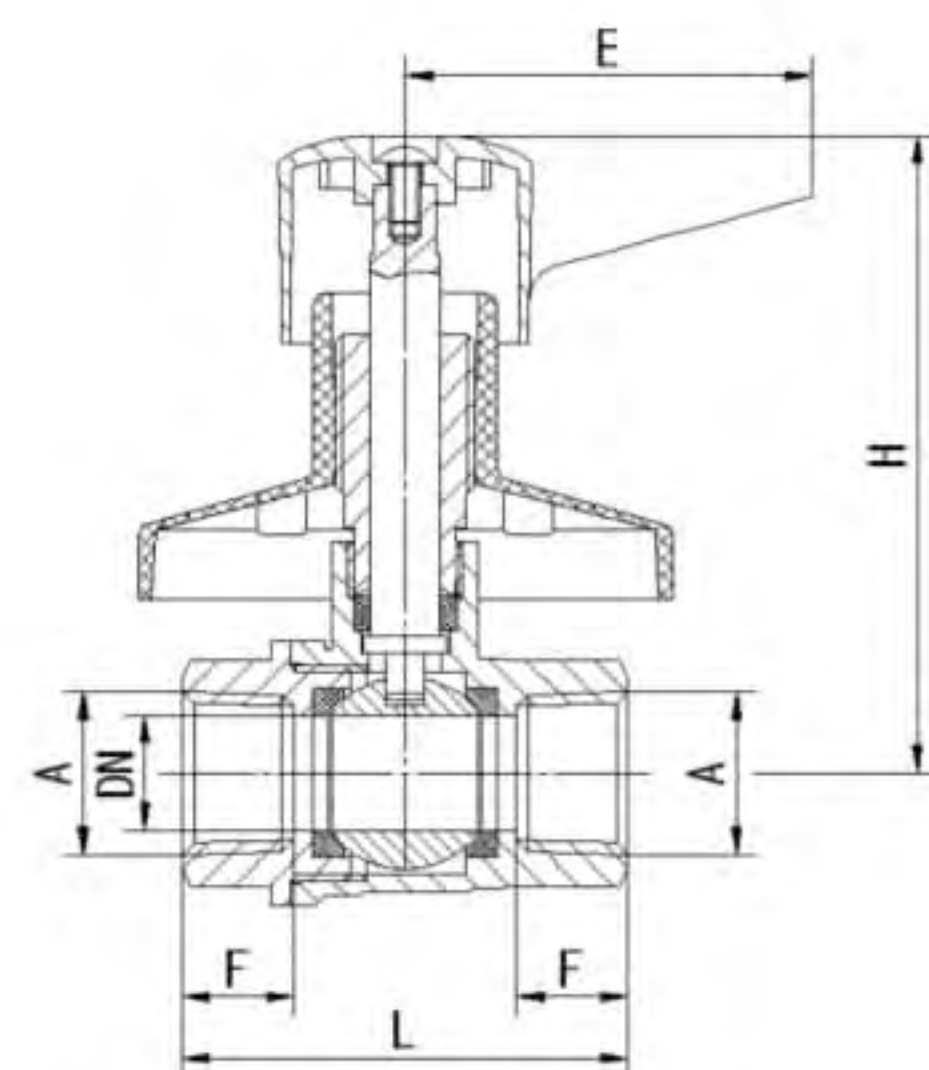

Art. TS 2400

Brass hidden valve		F/F		PN16	
Size	F	L	H	Qty/Ctn	
1/2"			14	58	

82

72