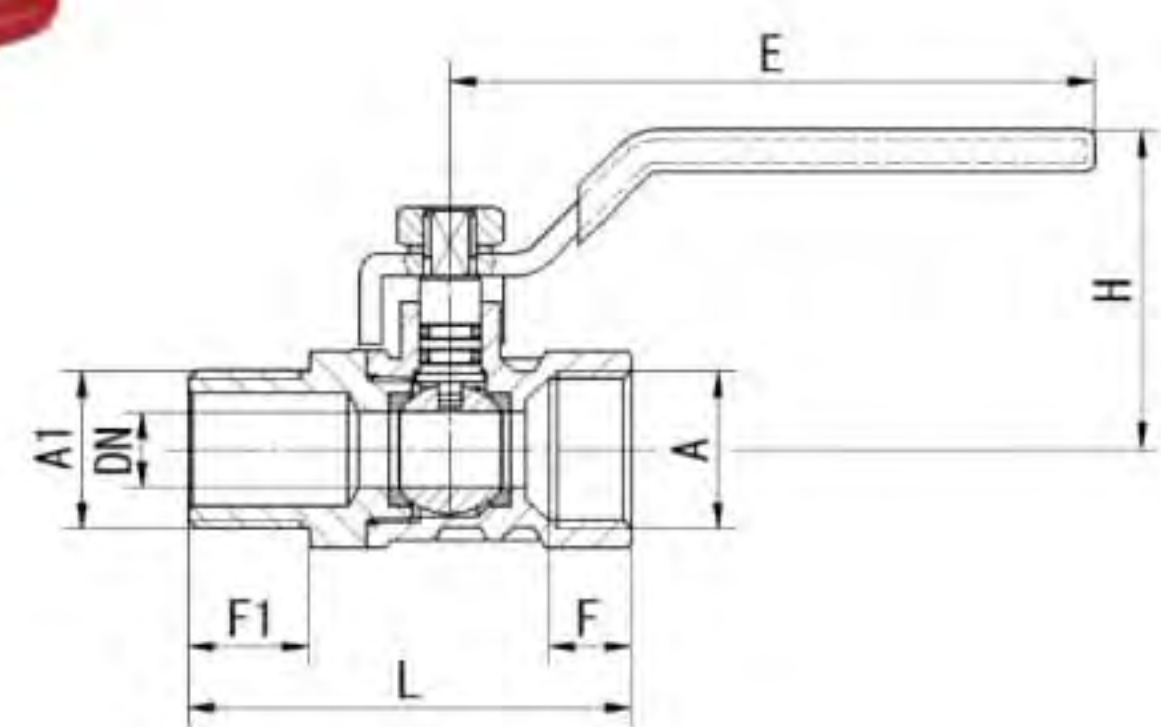

Art. TS 2473

Brass ball valve F/M	Full bore	PN30	Steel lever handle	
Size	Dn	Length	Height	Qty/Ctn
1/2"		10		59

42

120