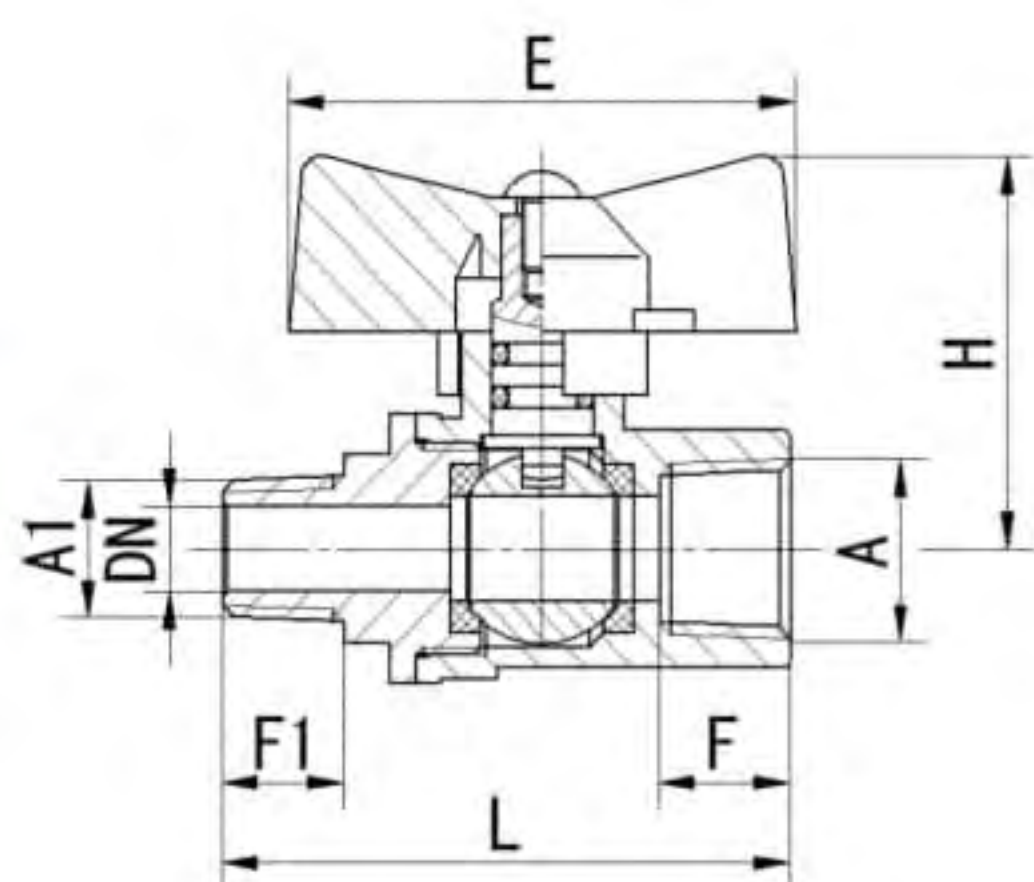

Art. TS 202

Brass ball valve F/F Full bore PN10 Aluminium butterfly handle					
Size	Dn	Length	Height	Qty/Ctn	
1/2"	15	58	40	120	
3/4"	20	66	45	72	
1"	25	80	58	48	

Art. TS 457

Brass ball valve F/M Full bore PN10 Aluminium butterfly handle					
Size	Dn	Length	Height	Qty/Ctn	
3/8"x1/4"	10	56	37	192	
1/2"x1/2"	15	70	40	120	