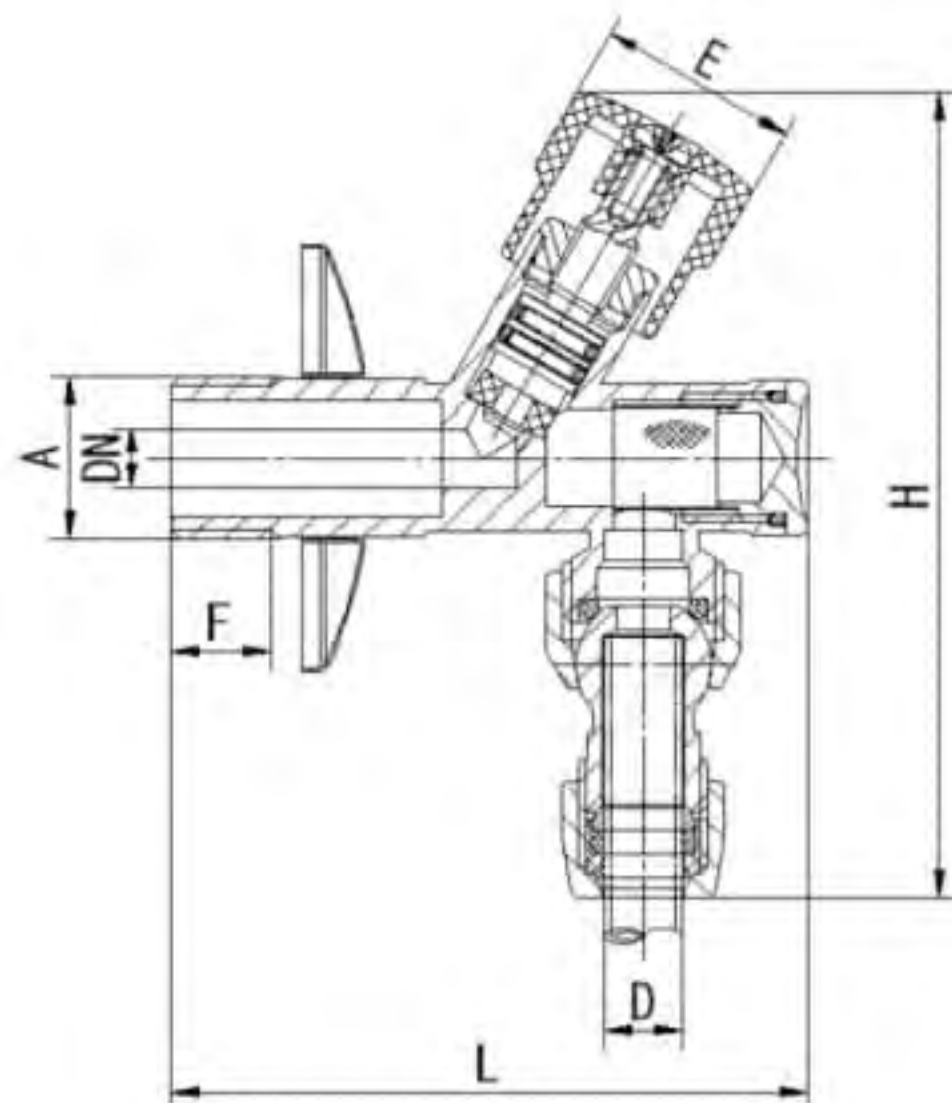

Art. TS 2253/S

Angle valve		Reduce bore		Plastic handle	
Size		Dn	Length	Height	Qty/Ctn
1/2" x 1/2"			8	82	

105

100