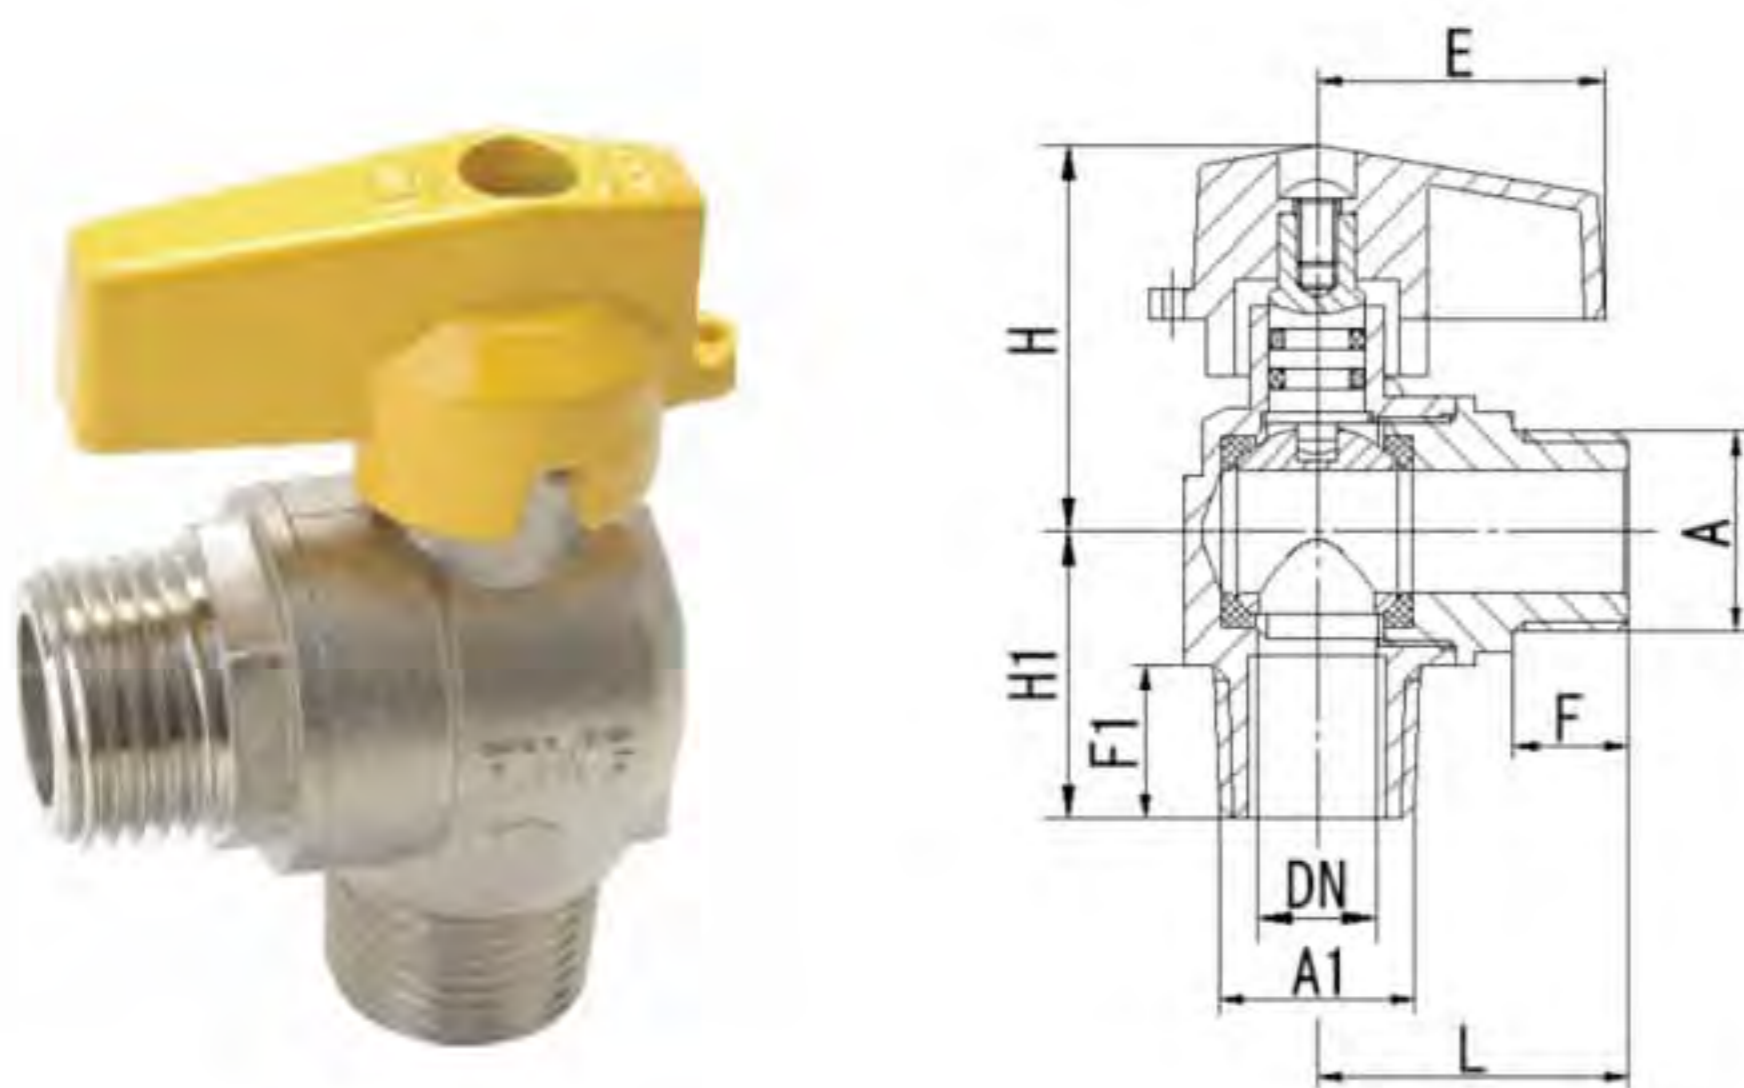

Art. TS 2256

Brass angle valve		Reduce bore			
Size	Dn	Length	Height	Qty/Ctn	
1/2"		12	32		

42

144

Art. TS 2257

Brass angle valve		Reduce bore			
Size	Dn	Length	Height	Qty/Ctn	
1/2"x1/2"	12	45	42	144	
1/2"x3/4"	12	45	42	144	