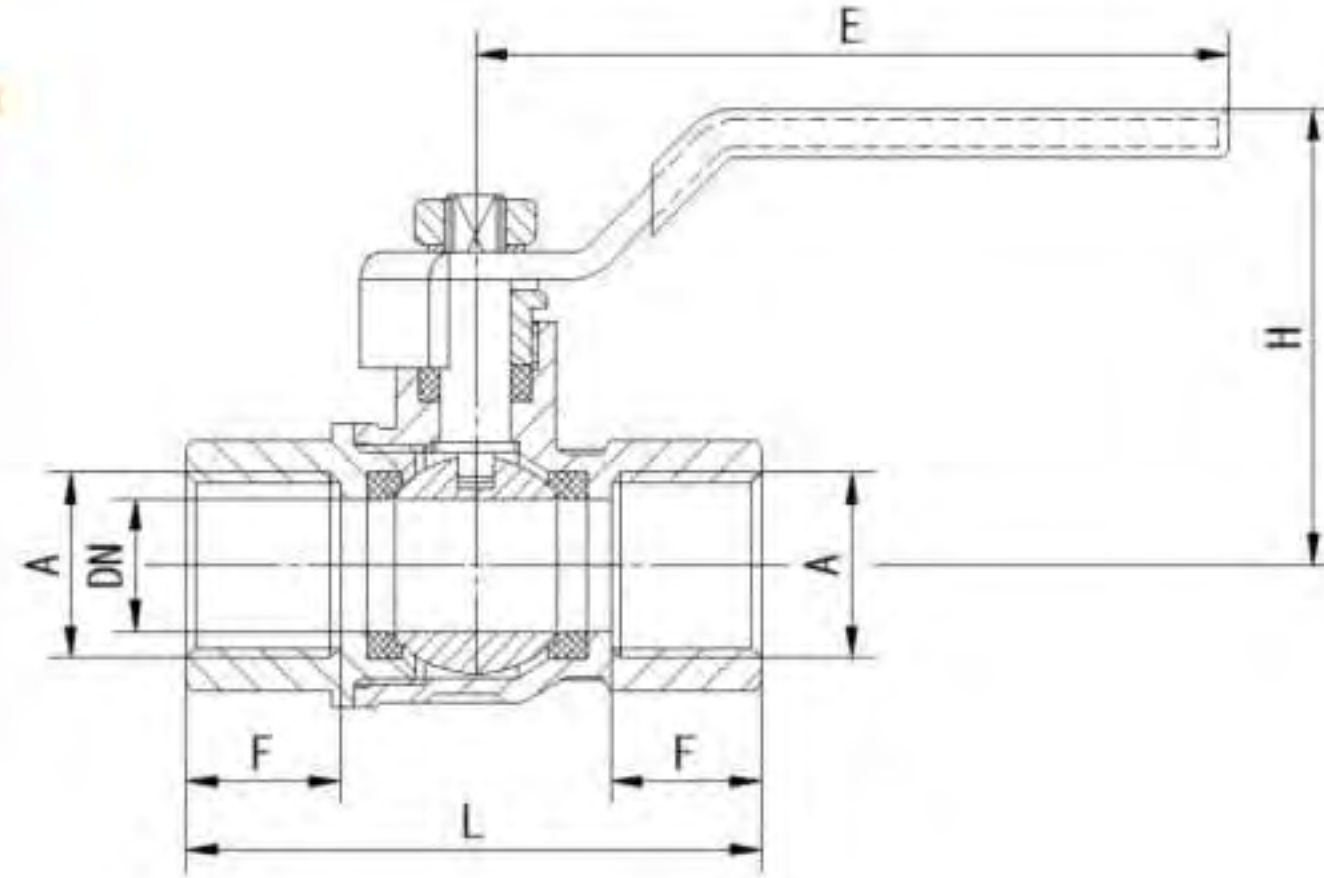

Art. TS 2300

Brass ball valve F/F	Full bore PN50	Steel lever handle		
Size	Dn	Length	Height	Qty/Ctn
1/4"	10	53	52	144
3/8"	10	53	52	144
1/2"	15	64	52	96
3/4"	20	72	65	72
1"	25	85	69	48
1-1/4"	32	98	78	32
1-1/2"	40	106	86	24
2"	50	126	95	16