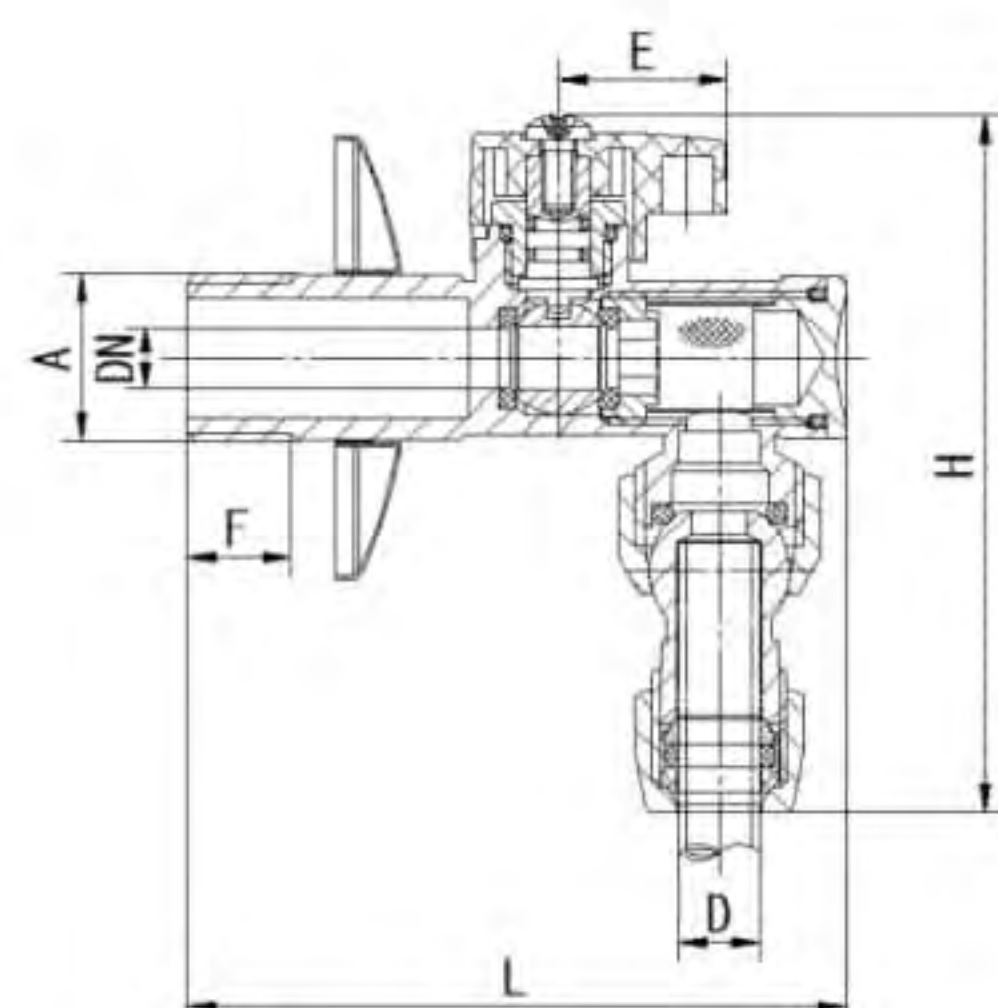

Art. TS 2251/S

Angle valve		Reduce bore		Plastic handle	
Size		Dn	Length	Height	Qty/Ctn
1/2" x 1/2"			8	82	

87

100