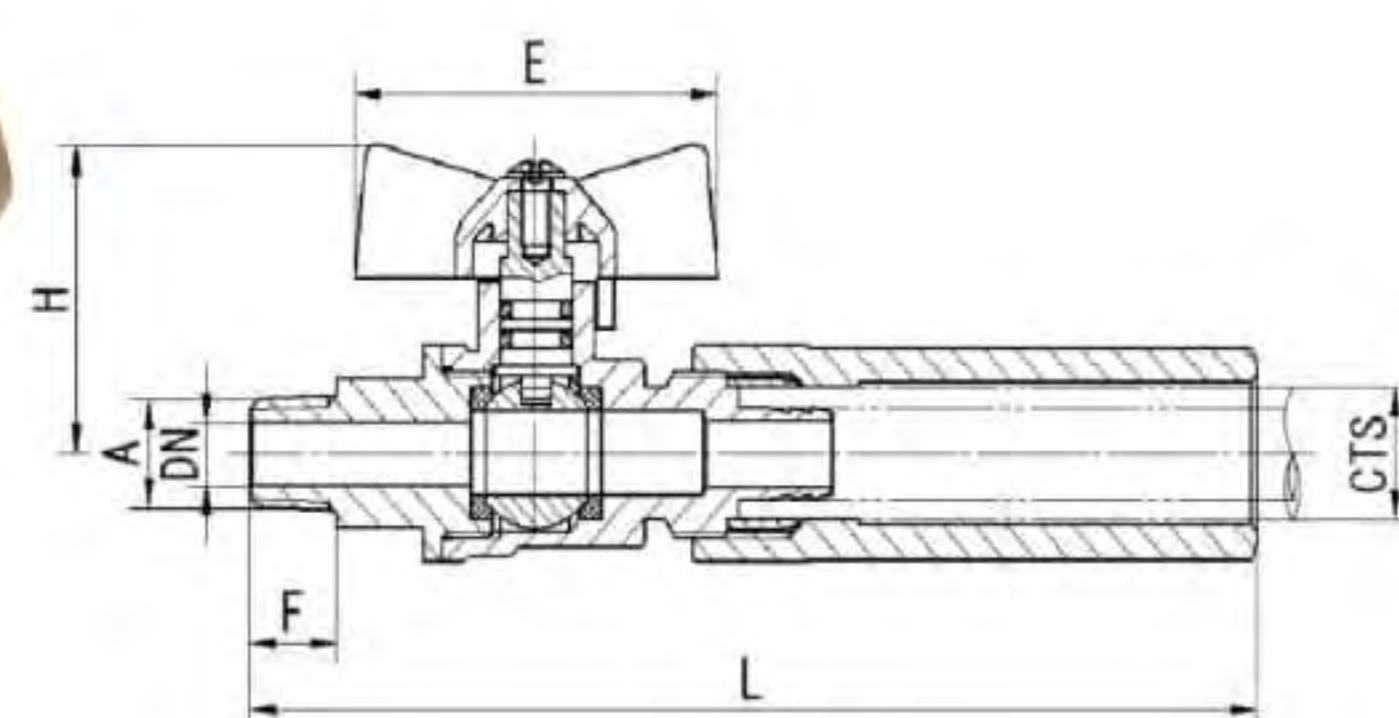

Art. TS 908

Brass ball valve	Full bore	PN20	Aluminium butterfly handle	
Size	Dn	Length	Height	Qty/Ctn
1/2" CTSx1/4"	8	140	40	100