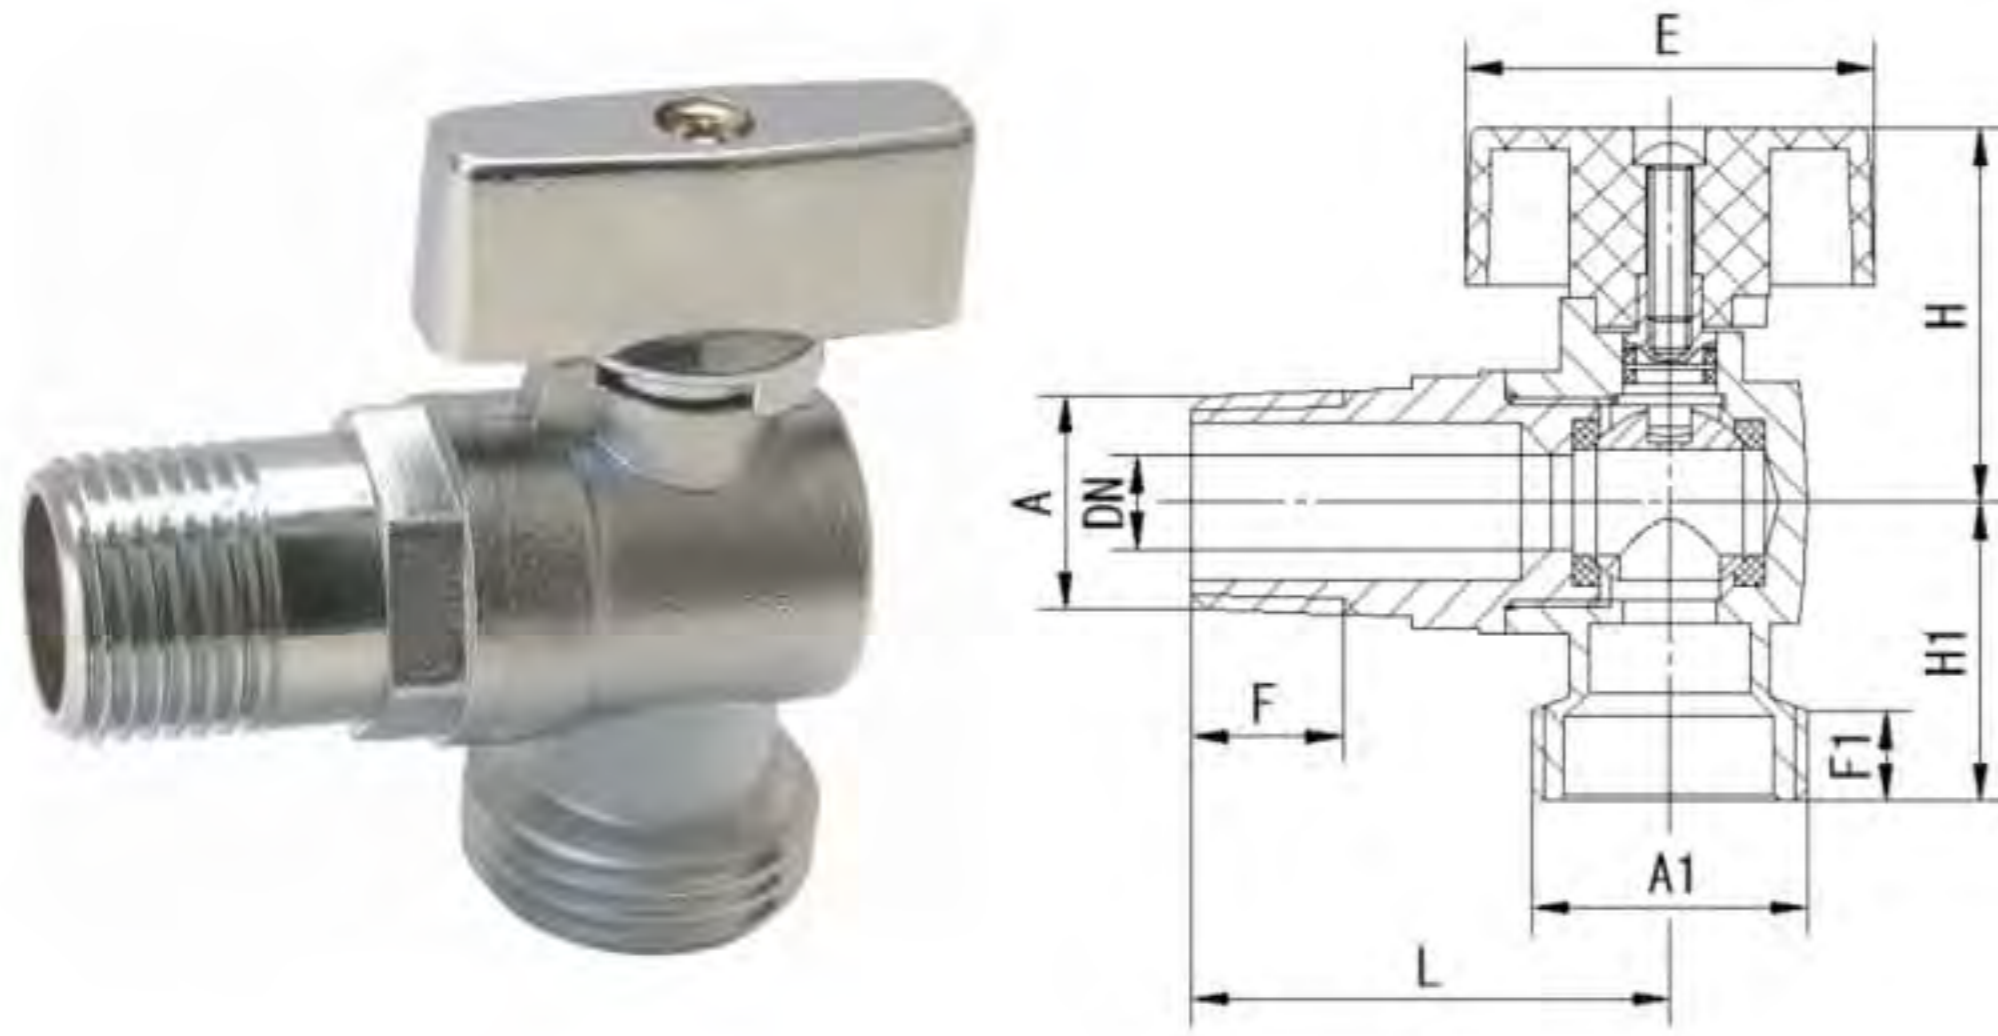

Art. TS 884

Brass angle valve		Reduce bore	PN 20		
Size	Dn	Length	Height	Qty/Ctn	
1/2"x3/4"	10	46	35	144