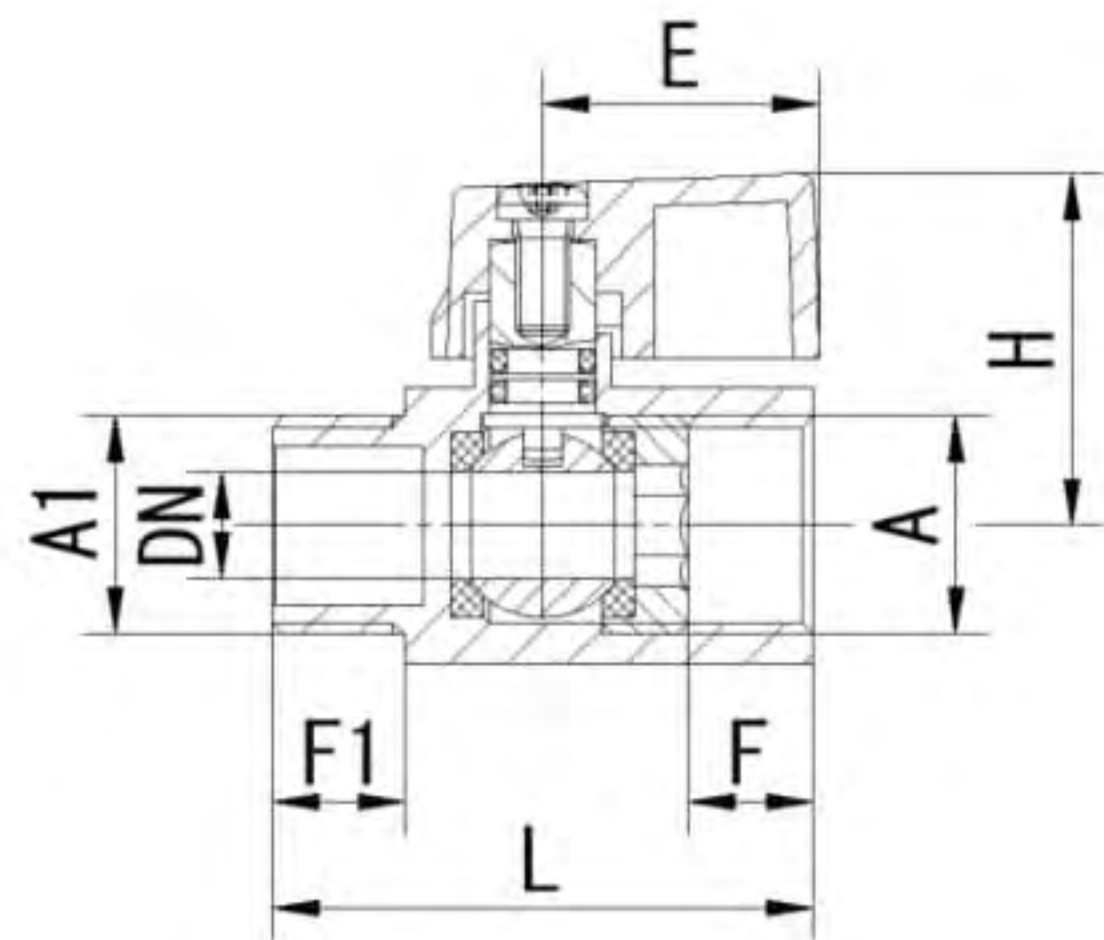

Size	Dn	Length	Height	Qty/Ctn
1/4"	8	40	26	240
3/8"	8	40	26	240
1/2"	10	45	29	180

Art. TS 2460

Brass mini valve F/F	Reduce bore	PN10	Aluminium handle	
Size	Dn	Length	Height	Qty/Ctn
1/4"	8	40	37	300
3/8"	8	40	37	300
1/2"	10	46	41	252