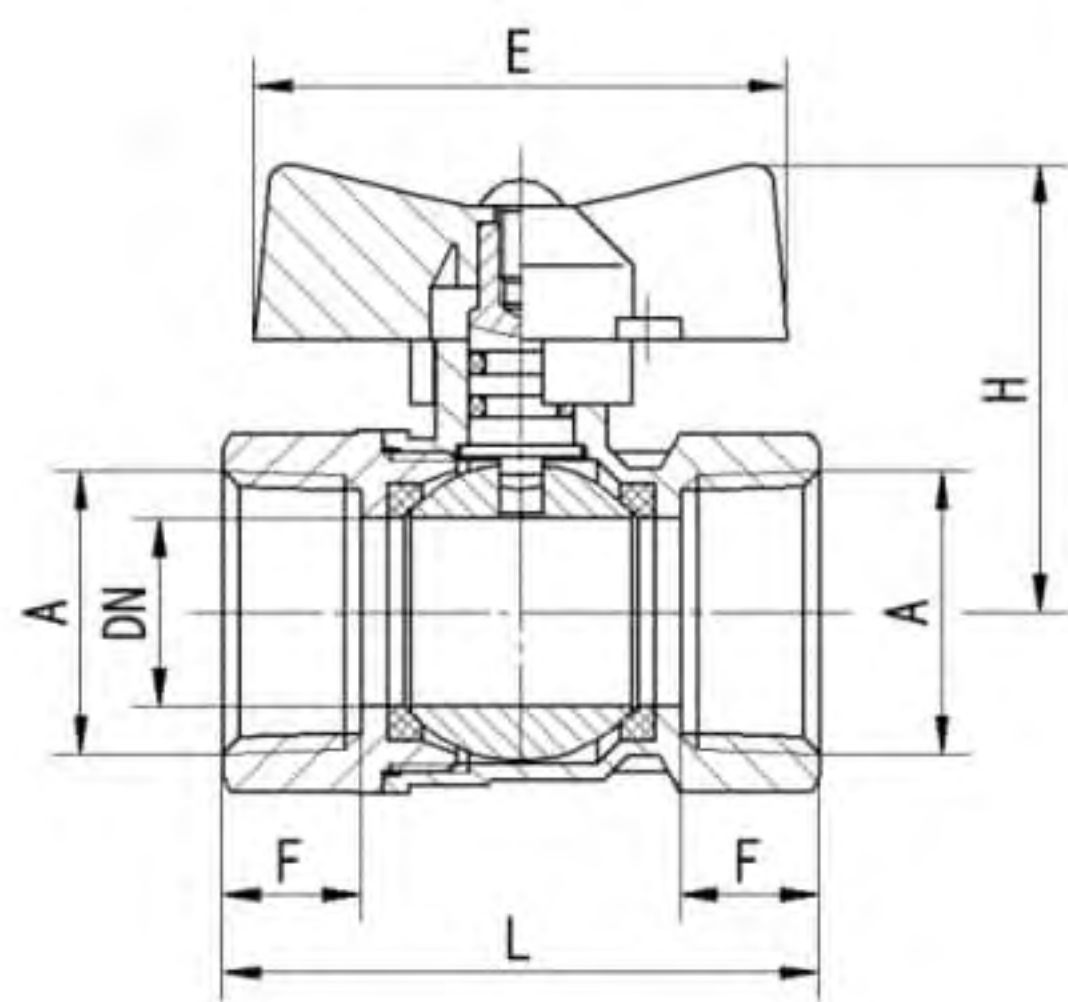

Art. TS 602

Brass ball valve F/F Standard bore PN20 Aluminium butterfly handle				
Size	Dn	Length	Height	Qty/Ctn
1/2"	13.5	47	39	150
3/4"	17.5	56	42	120