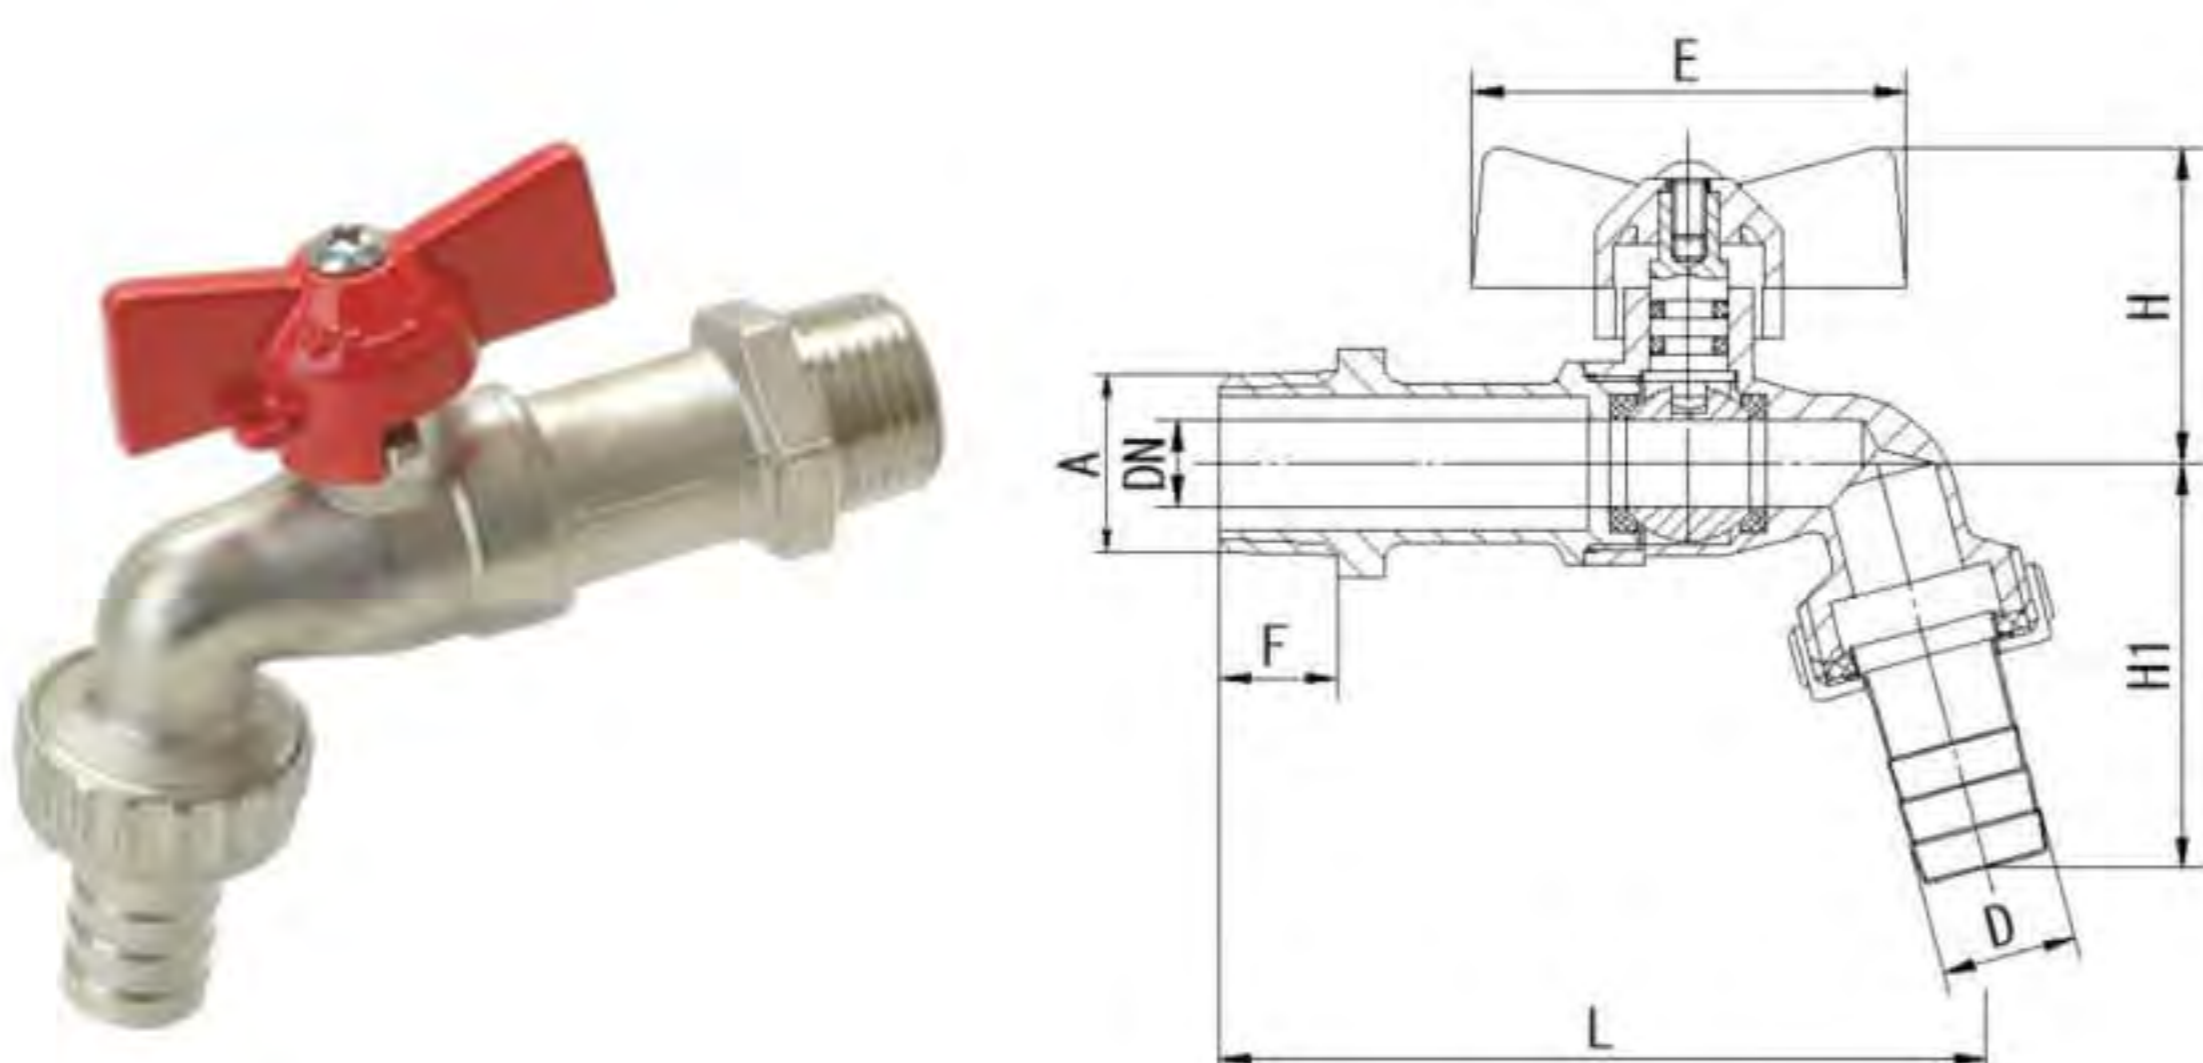

Art. TS 688

Brass Bibcock		Aluminium butterfly handle		
Size	Dn	Length	Height	Qty/Ctn
1/2"	10	88	37	120