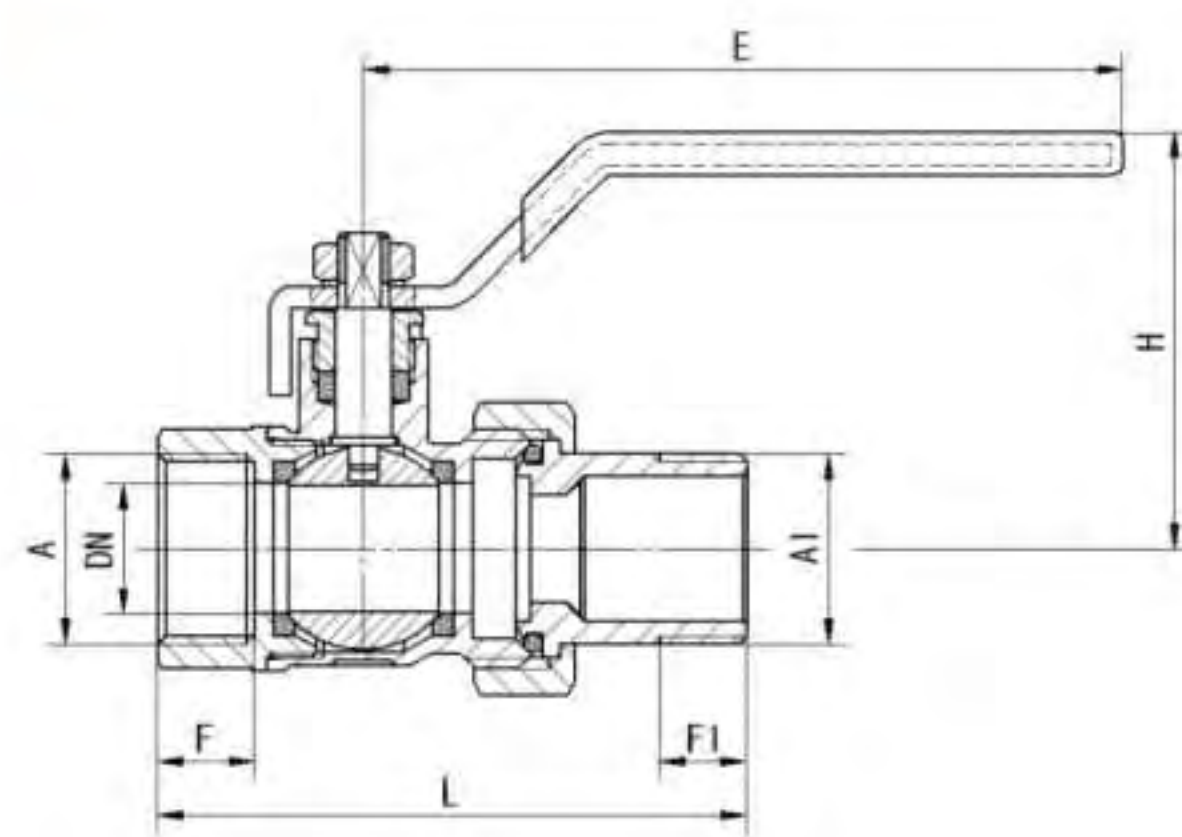

Art. TS 2370

Brass ball valve F/M	Full bore PN30	Steel lever handle		
Size	Dn	Length	Height	Qty/Ctn
1/2"	13.5	74	46	120
3/4"	18	80	55	100
1"	23.5	101	61	48
1-1/4"	32	122	75	36
1-1/2"	40	125	84	20
2"	50	146	91	16