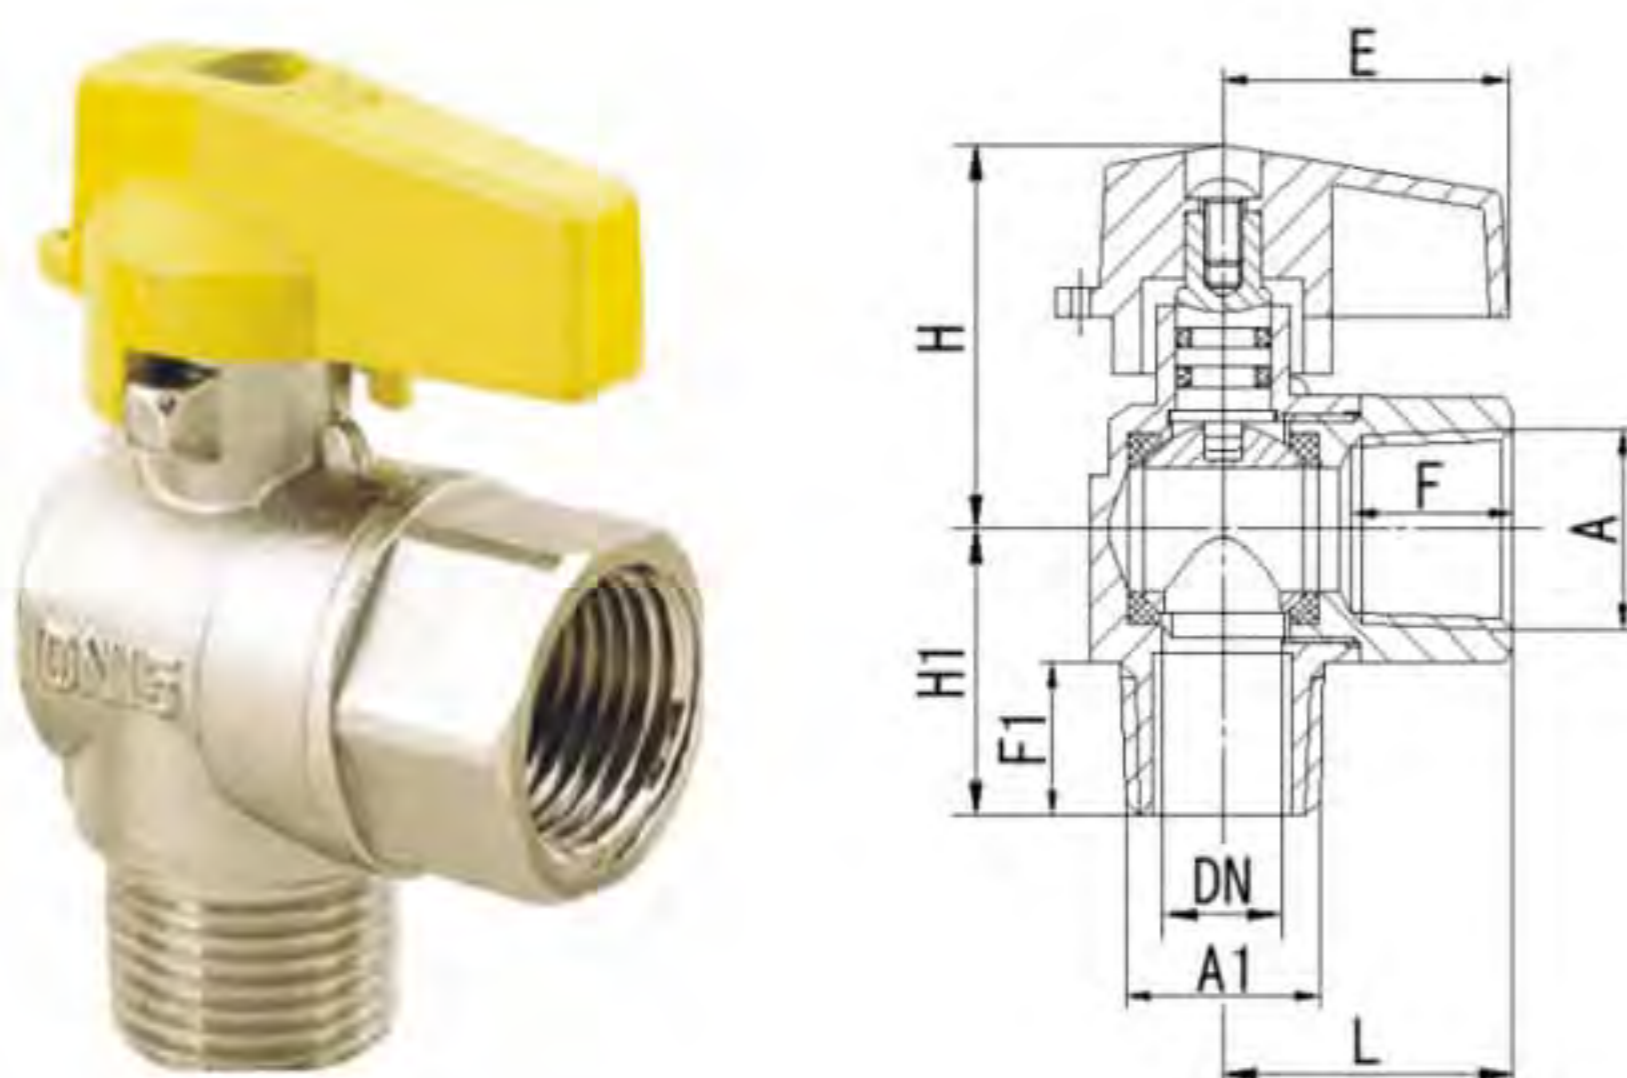

Art. TS 2256

Brass angle valve		Reduce bore			
Size	Dn	Length	Height	Qty/Ctn	
1/2"		12	32		

42

144

Art. TS 2257

Brass angle valve		Reduce bore			
Size	Dn	Length	Height	Qty/Ctn	
1/2"x1/2"	12	45	42	144	
1/2"x3/4"	12	45	42	144	