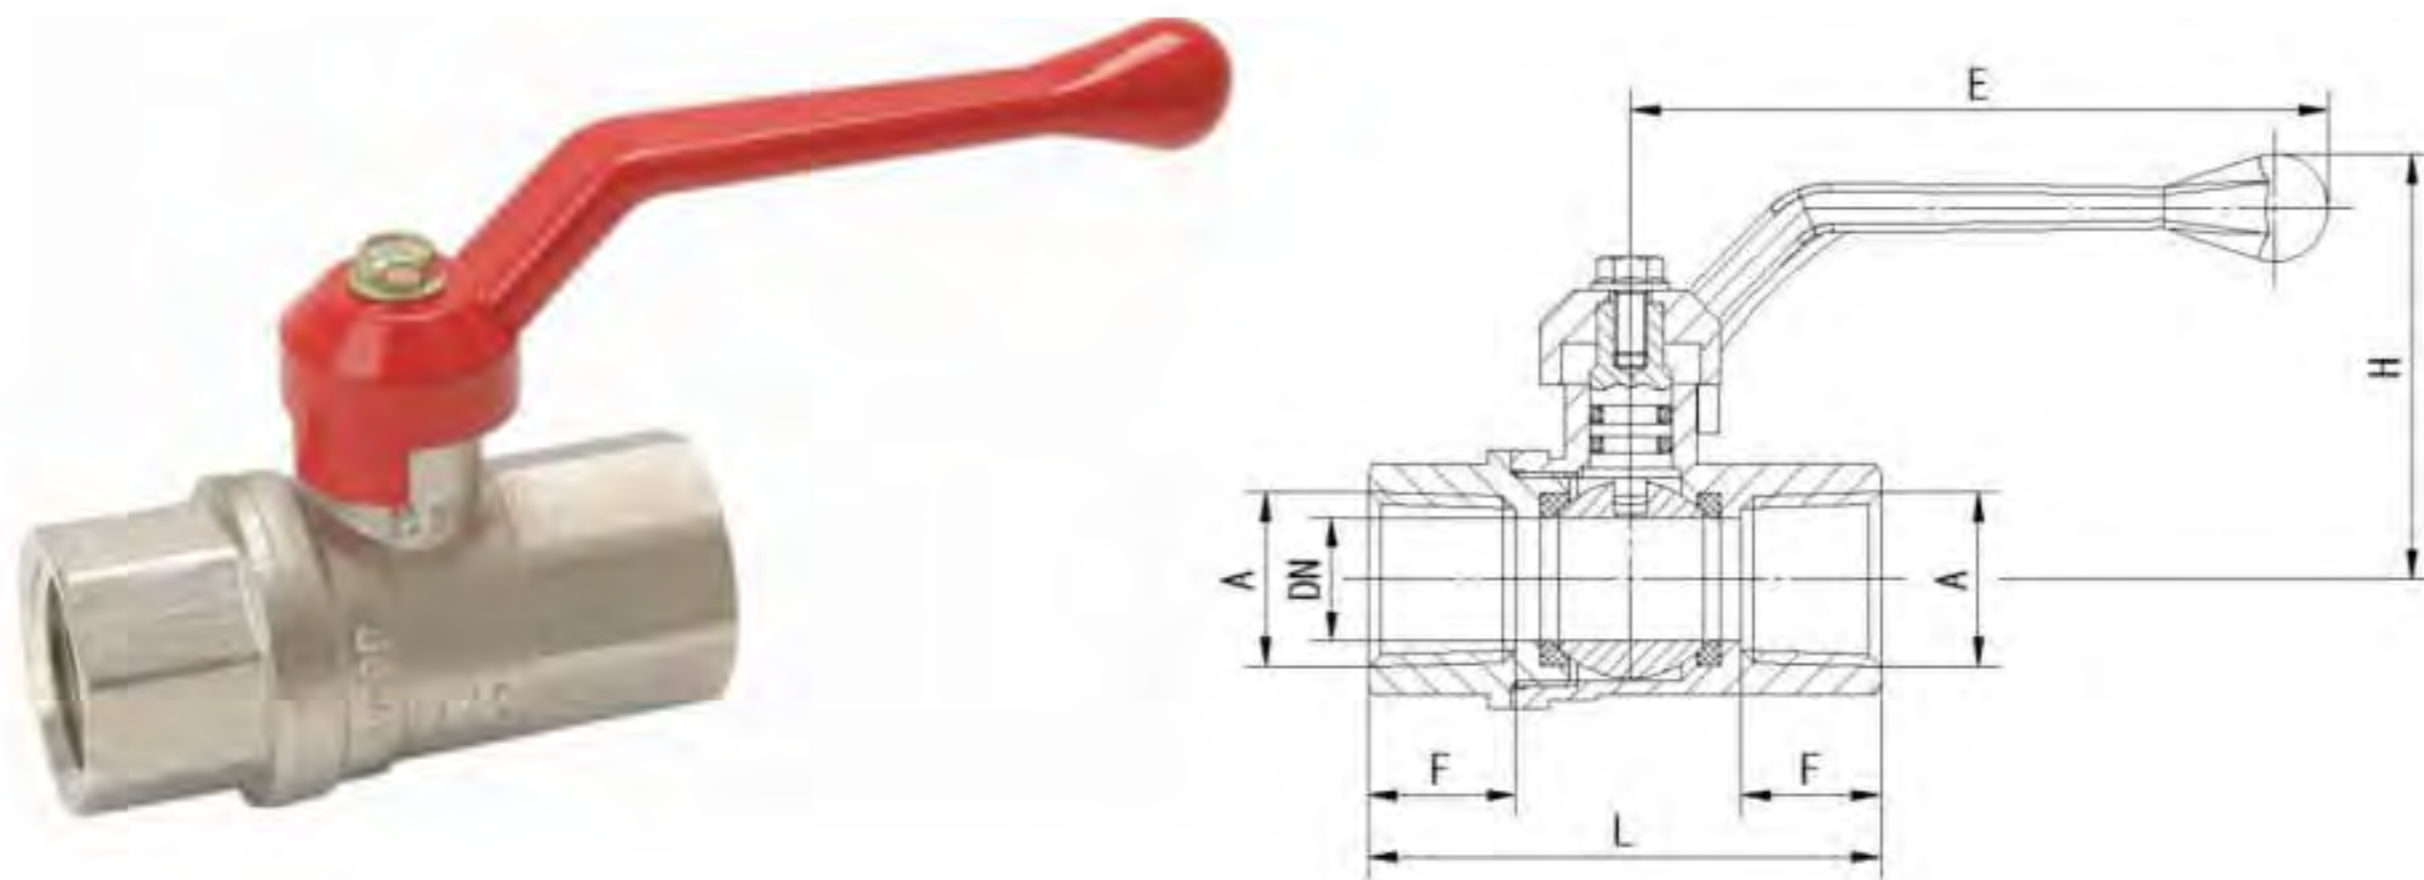

Art. TS 400

Size	Dn	Length	Height	Qty/Ctn
1/2"	15	65	52	120