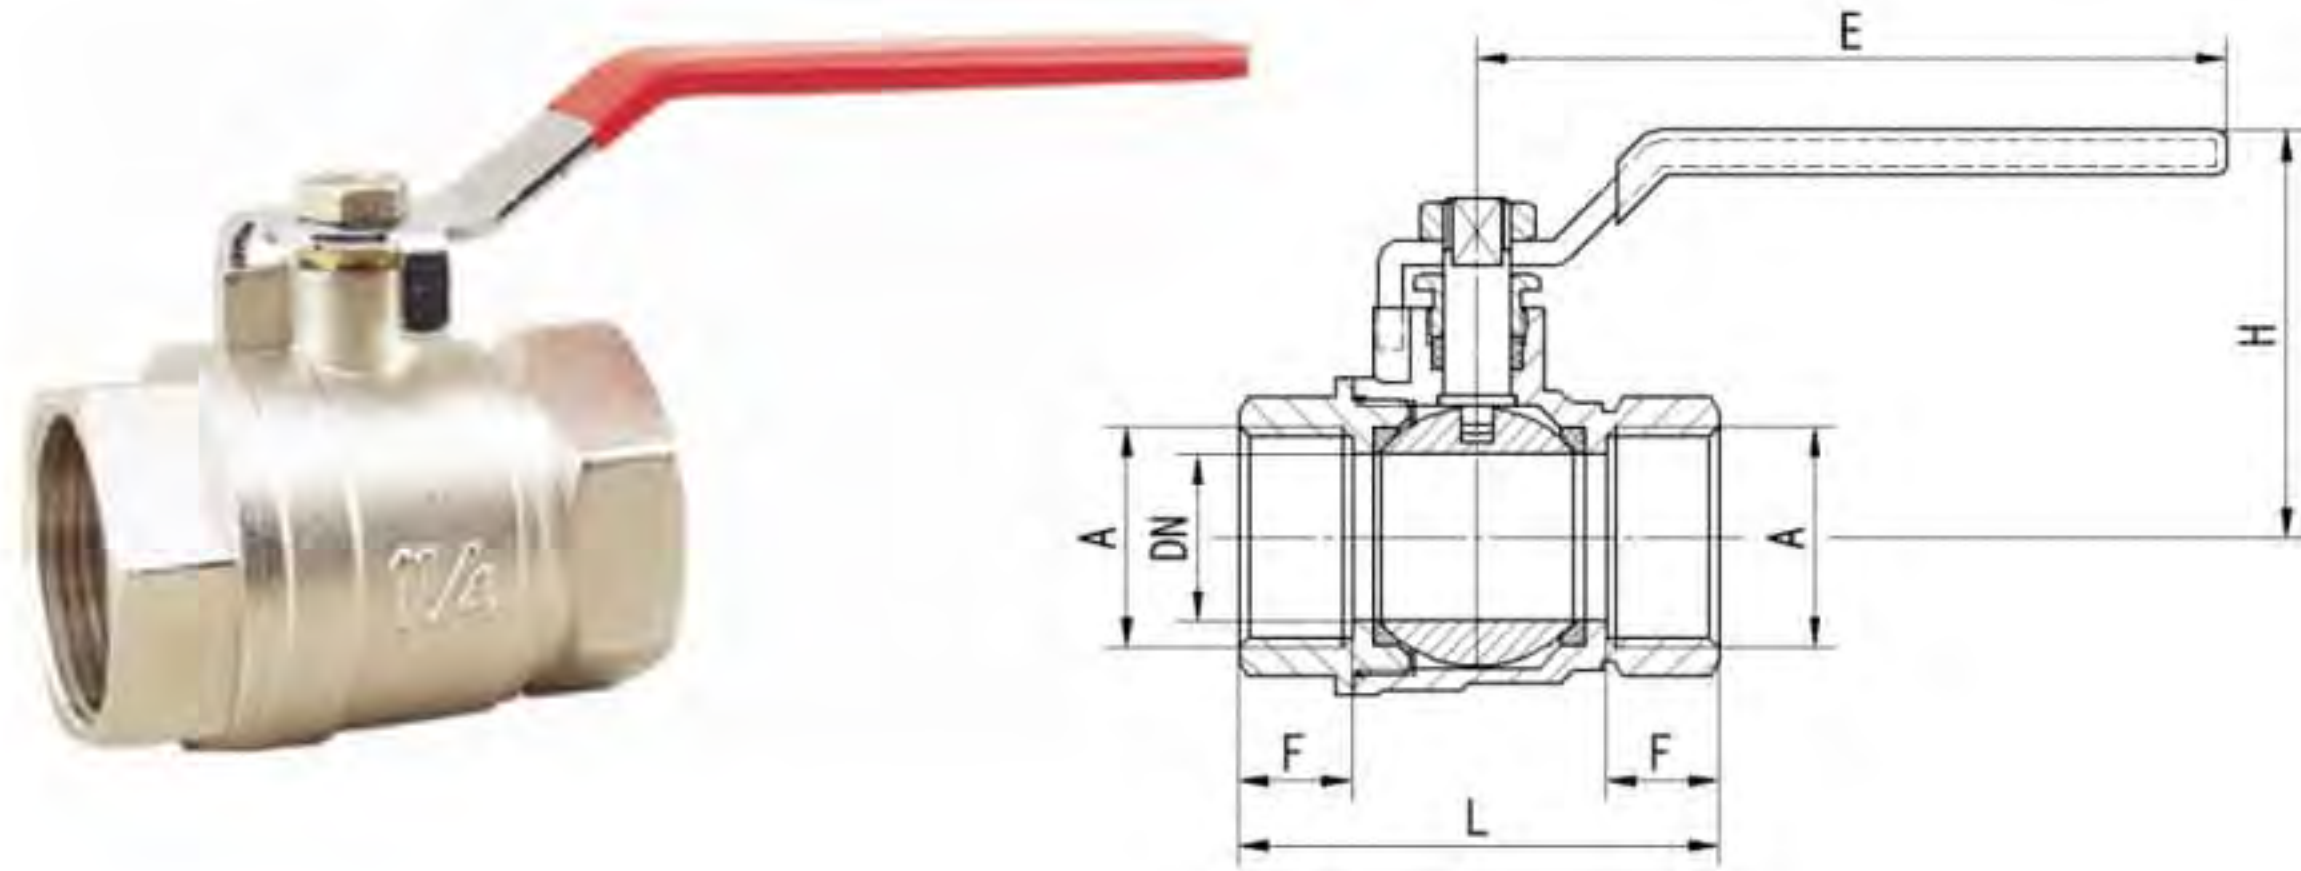

Art. TS 110

Brass ball valve F/F Full bore PN25 Steel lever handle				
Size	Dn	Length	Height	Qty/Ctn
1/2"	15	52	52	120
3/4"	20	59	53	96
1"	25	66	58	72
1-1/4"	32	78	68	40
1-1/2"	40	92	76	24
2"	50	105	83	16