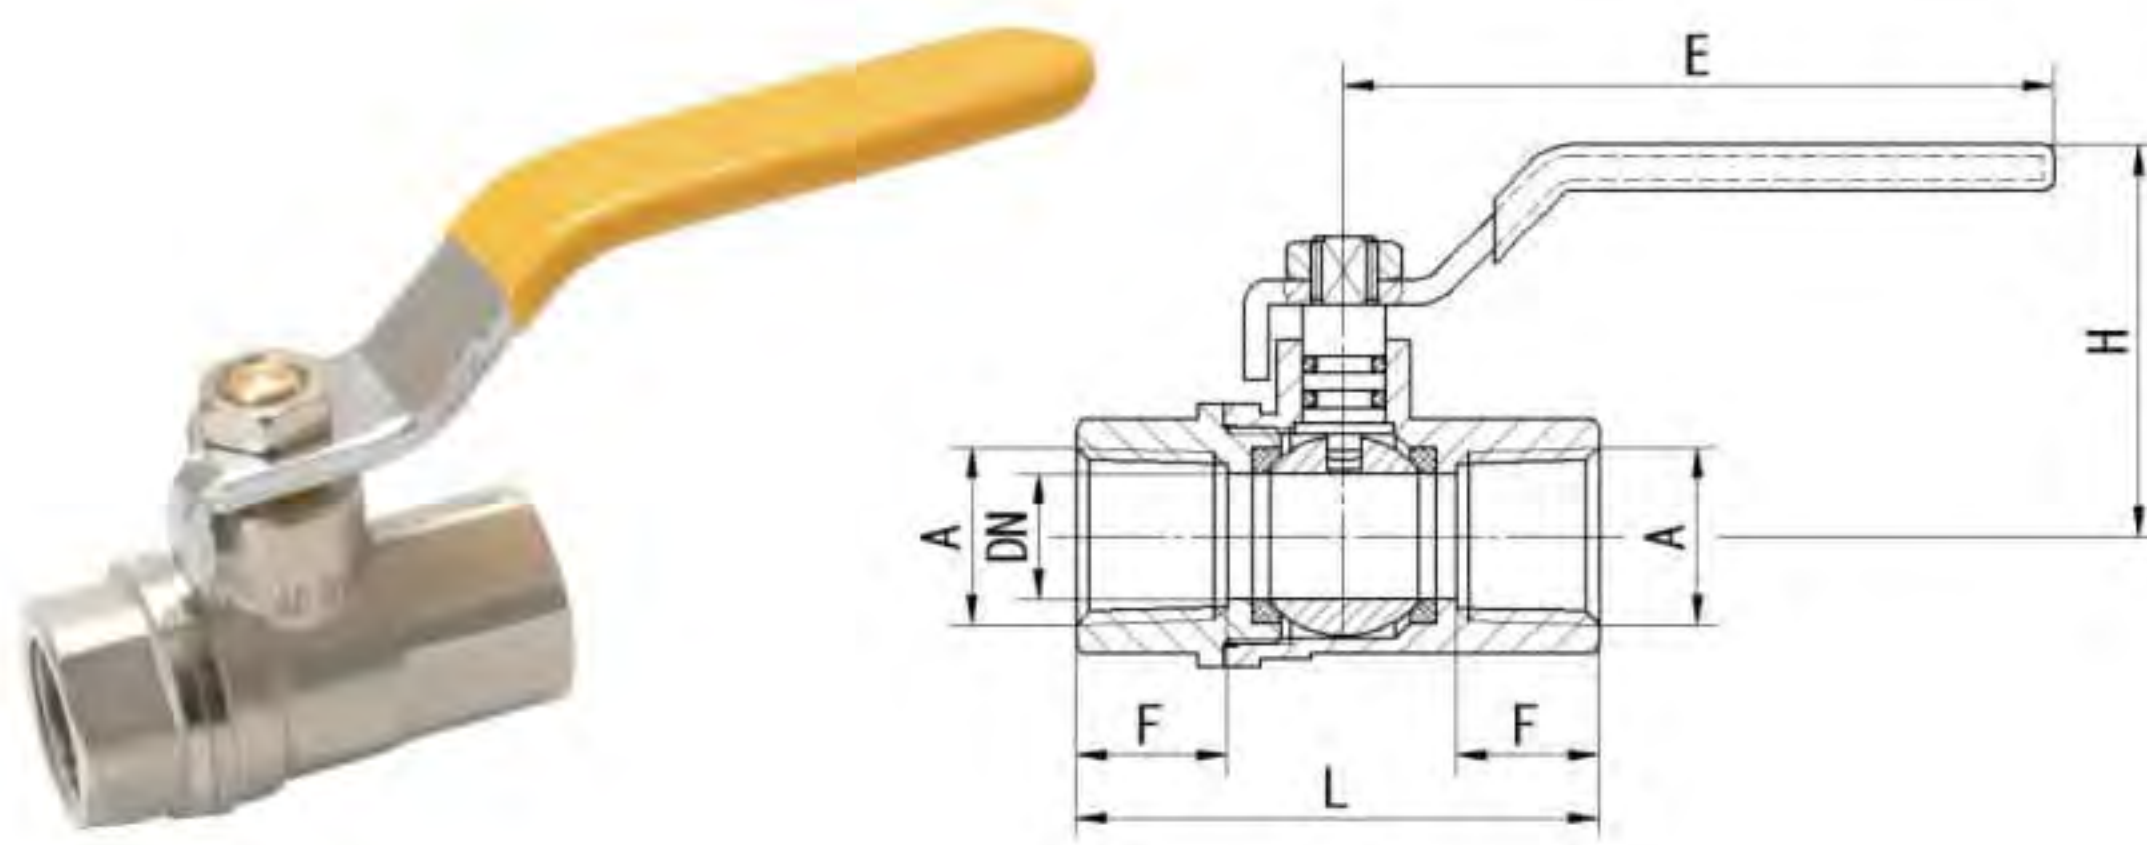

Art. TS 401

Brass ball valve F/F	Full bore	PN10	Steel lever	
Size	Dn	Length	Height	Qty/Ctn
1/2"	15	65	45	120