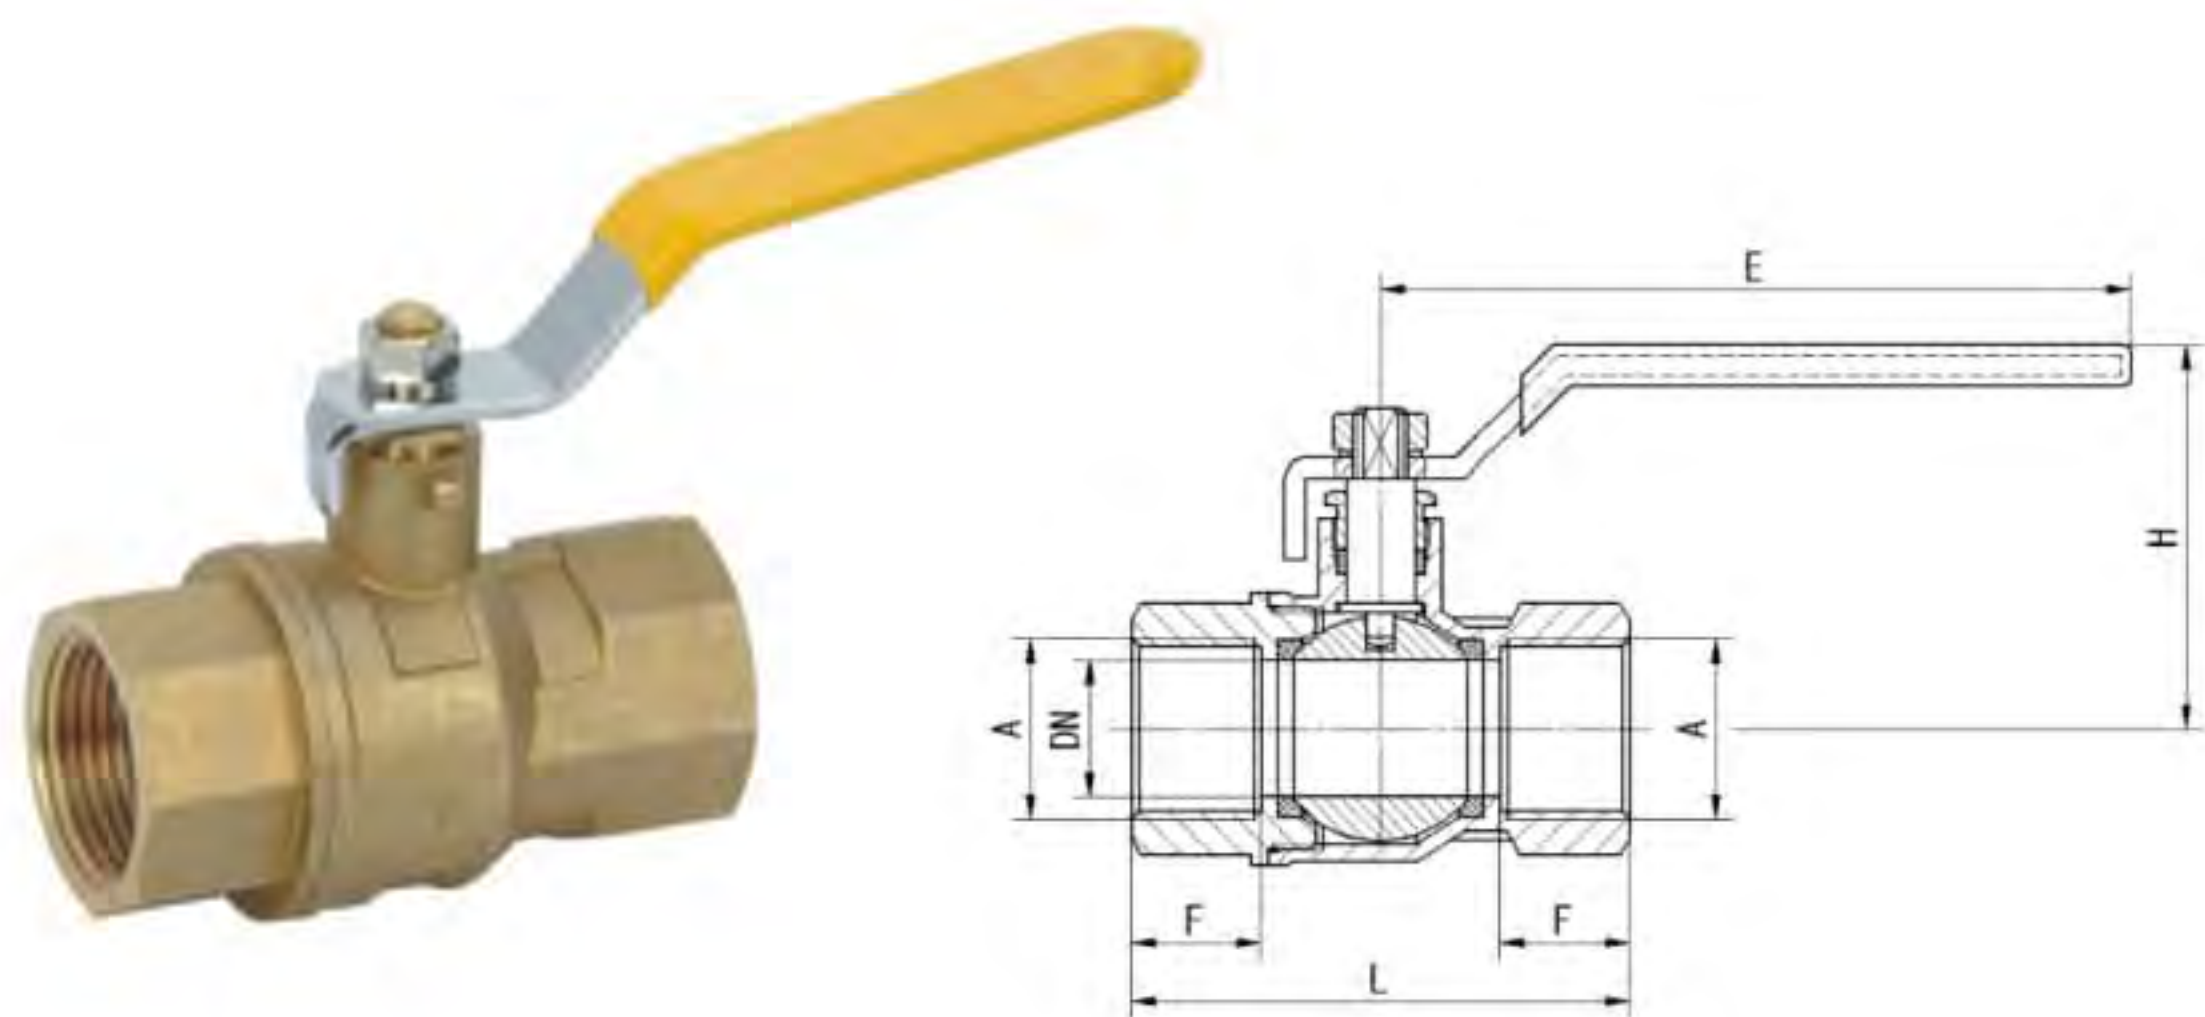

Art. TS 31302

Brass ball valve F/M	Full bore PN40		Steel lever handle	
Size	Dn	Length	Height	Qty/Ctn
1/4"	8	48	45	120
3/8"	10	48	45	120
1/2"	15	65	55	96
3/4"	20	75	60	72
1"	25	85	68	48
1-1/4"	32	100	80	24
1-1/2"	40	110	85	16
2"	50	128	102	12

Art. TS 31100

Brass ball valve F/F	Full bore PN40		Steel lever handle	
Size	Dn	Length	Height	Qty/Ctn
1/4"	8	48	45	160
3/8"	10	48	45	160
1/2"	15	65	55	100
3/4"	20	75	60	72
1"	25	85	68	48
1-1/4"	32	100	80	24
1-1/2"	40	110	85	16
2"	50	128	102	12
2-1/2"	65	160	128	8
3"	80	170	150	6
4"	100	200	170	4