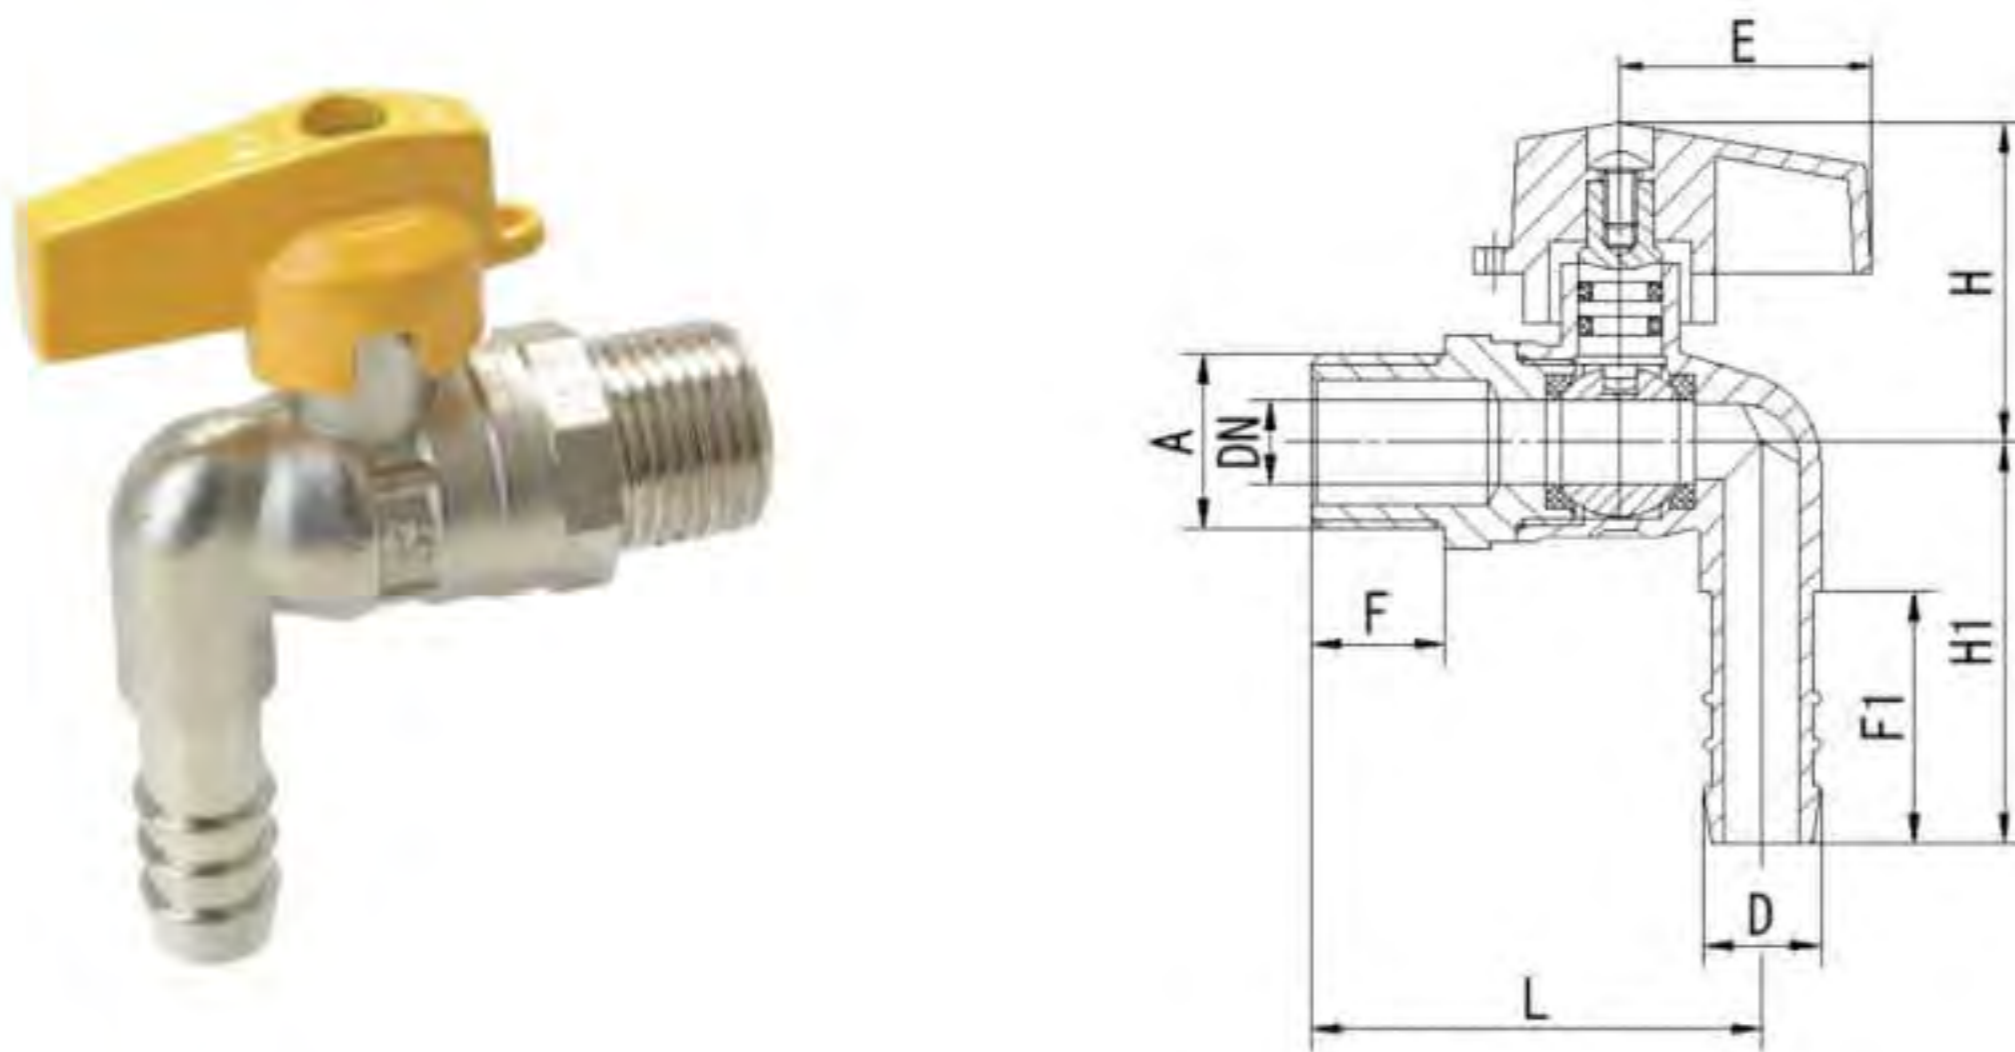

Brass Bibcock		Aluminium lever handle		
Size	Dn	Length	Height	Qty/Ctn
1/2"	10	88	50	120

Art. TS 2500

Brass Bibcock		Aluminium handle		
Size	Dn	Length	Height	Qty/Ctn
1/2"	10	55	48	192

Art. TS 2510

Brass Bibcock		Aluminium handle		
Size	Dn	Length	Height	Qty/Ctn
1/2"	10	45	48	192