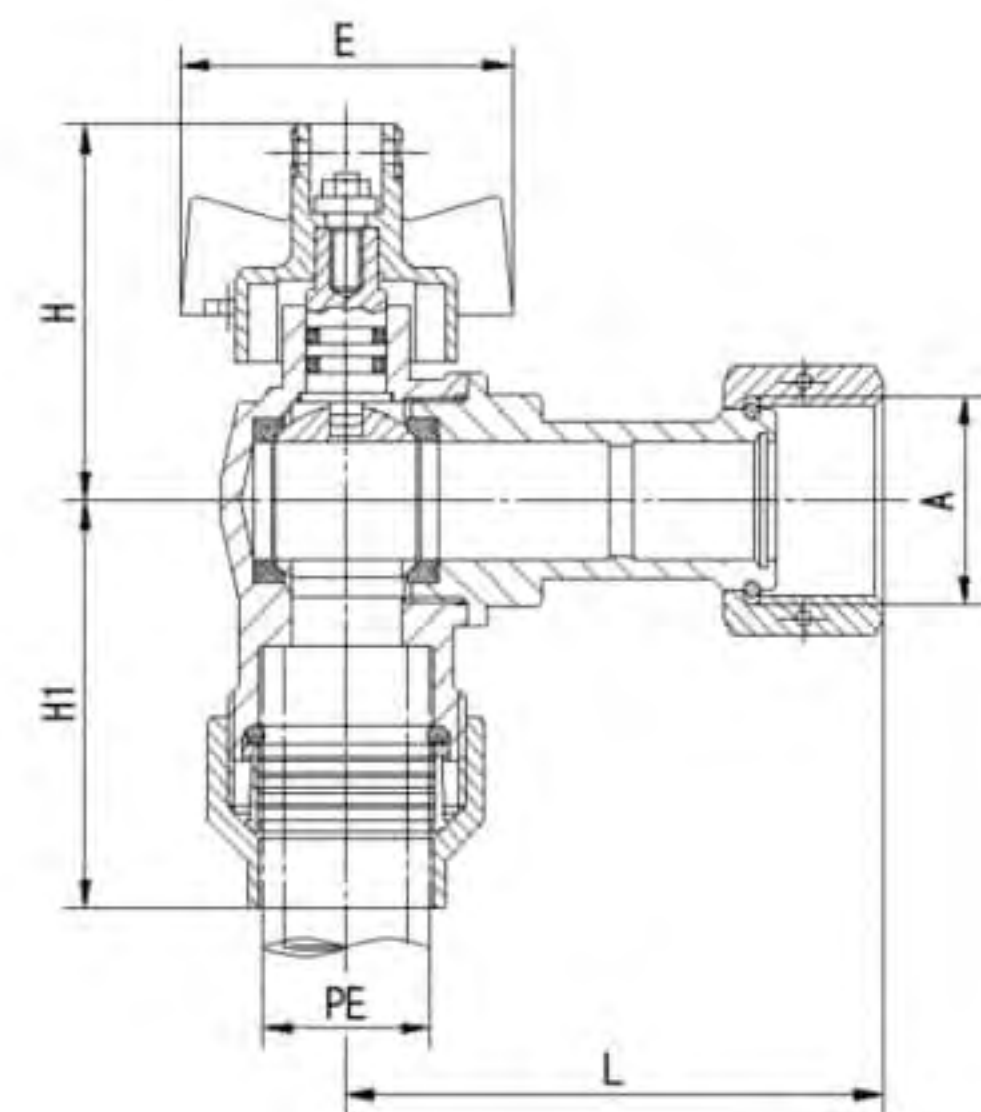

40.5 160

Art. TS 2579

Brass angle valve		Reduce bore			
Size	D _n	Length	Height	Qty/Ctn	
1/2"			9	28	

33 160

Art. TS 2580

Brass angle valve		Reduce bore			
Size	D _n	Length	Height	Qty/Ctn	
1/2"			9	28	

33 120