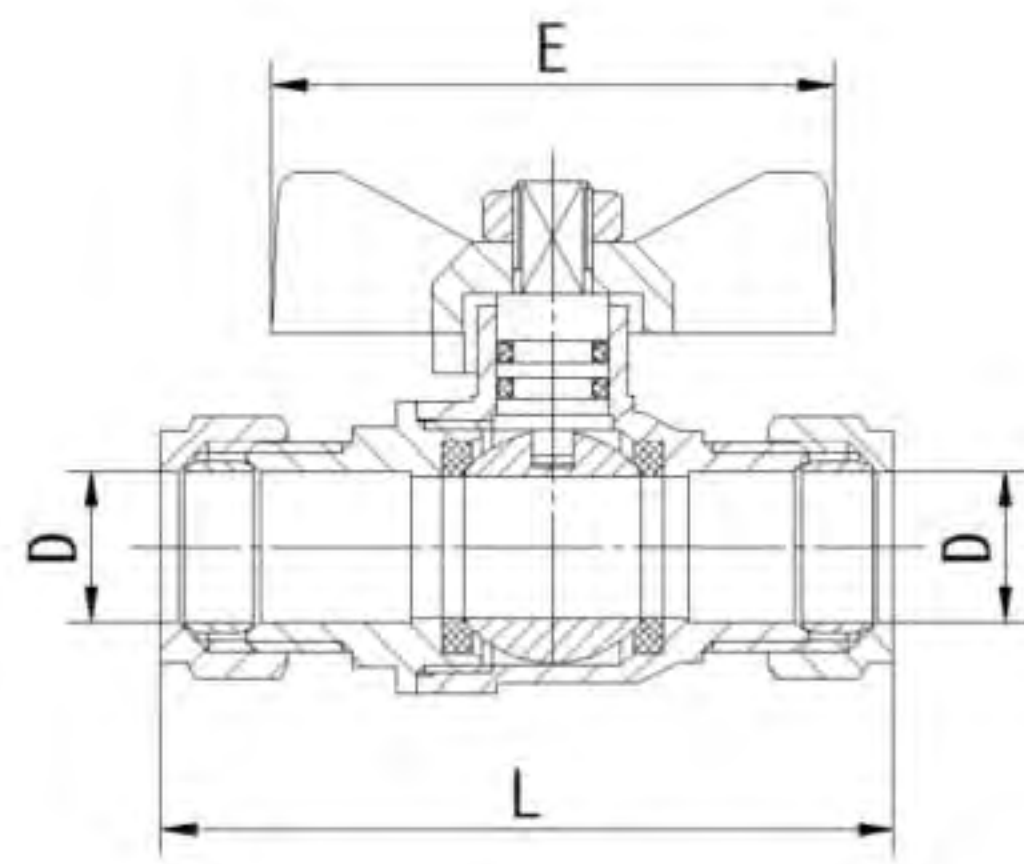

Art. TS B130/T

Brass ball valve	Full bore	PN25	Aluminium butterfly hand		
Size	Dn	Length	Height	Qty/Ctn	
15mm	15	73	38		100