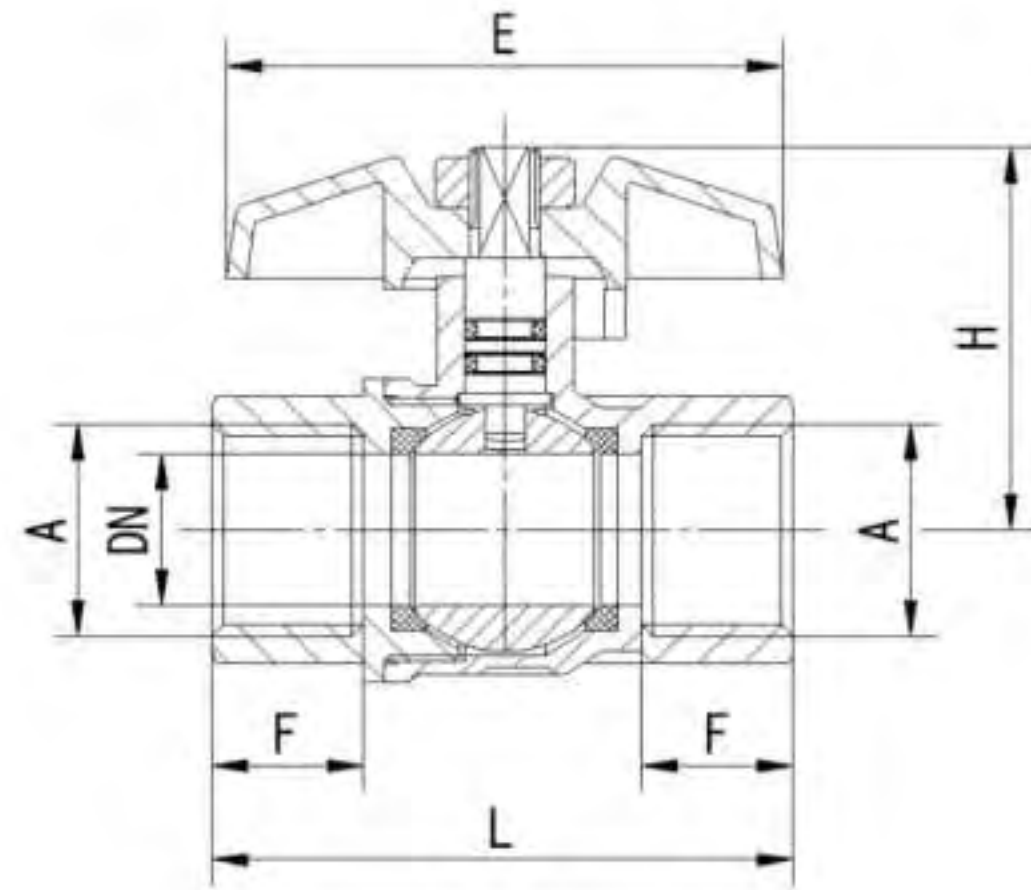

Art. TS 2473

Brass ball valve F/M	Full bore	PN30	Steel lever handle	
Size	Dn	Length	Height	Qty/Ctn
1/2"		10		59

42

120

Art. TS 2421

Brass ball valve F/M	Full bore	PN30	Steel lever handle	
Size	Dn	Length	Height	Qty/Ctn
1/4"	10	16	38	192
3/8"	10	16	42	192
1/2"	15	21	50	120
3/4"	20	28	54	96
1"	25	34	61	60
1-1/4"	32	47	74	40
1-1/2"	40	49	80	24
2"	50	62	89	16
2-1/2"	64	83	126	8
3"	73	96	133	6
4"	90	121	143	4