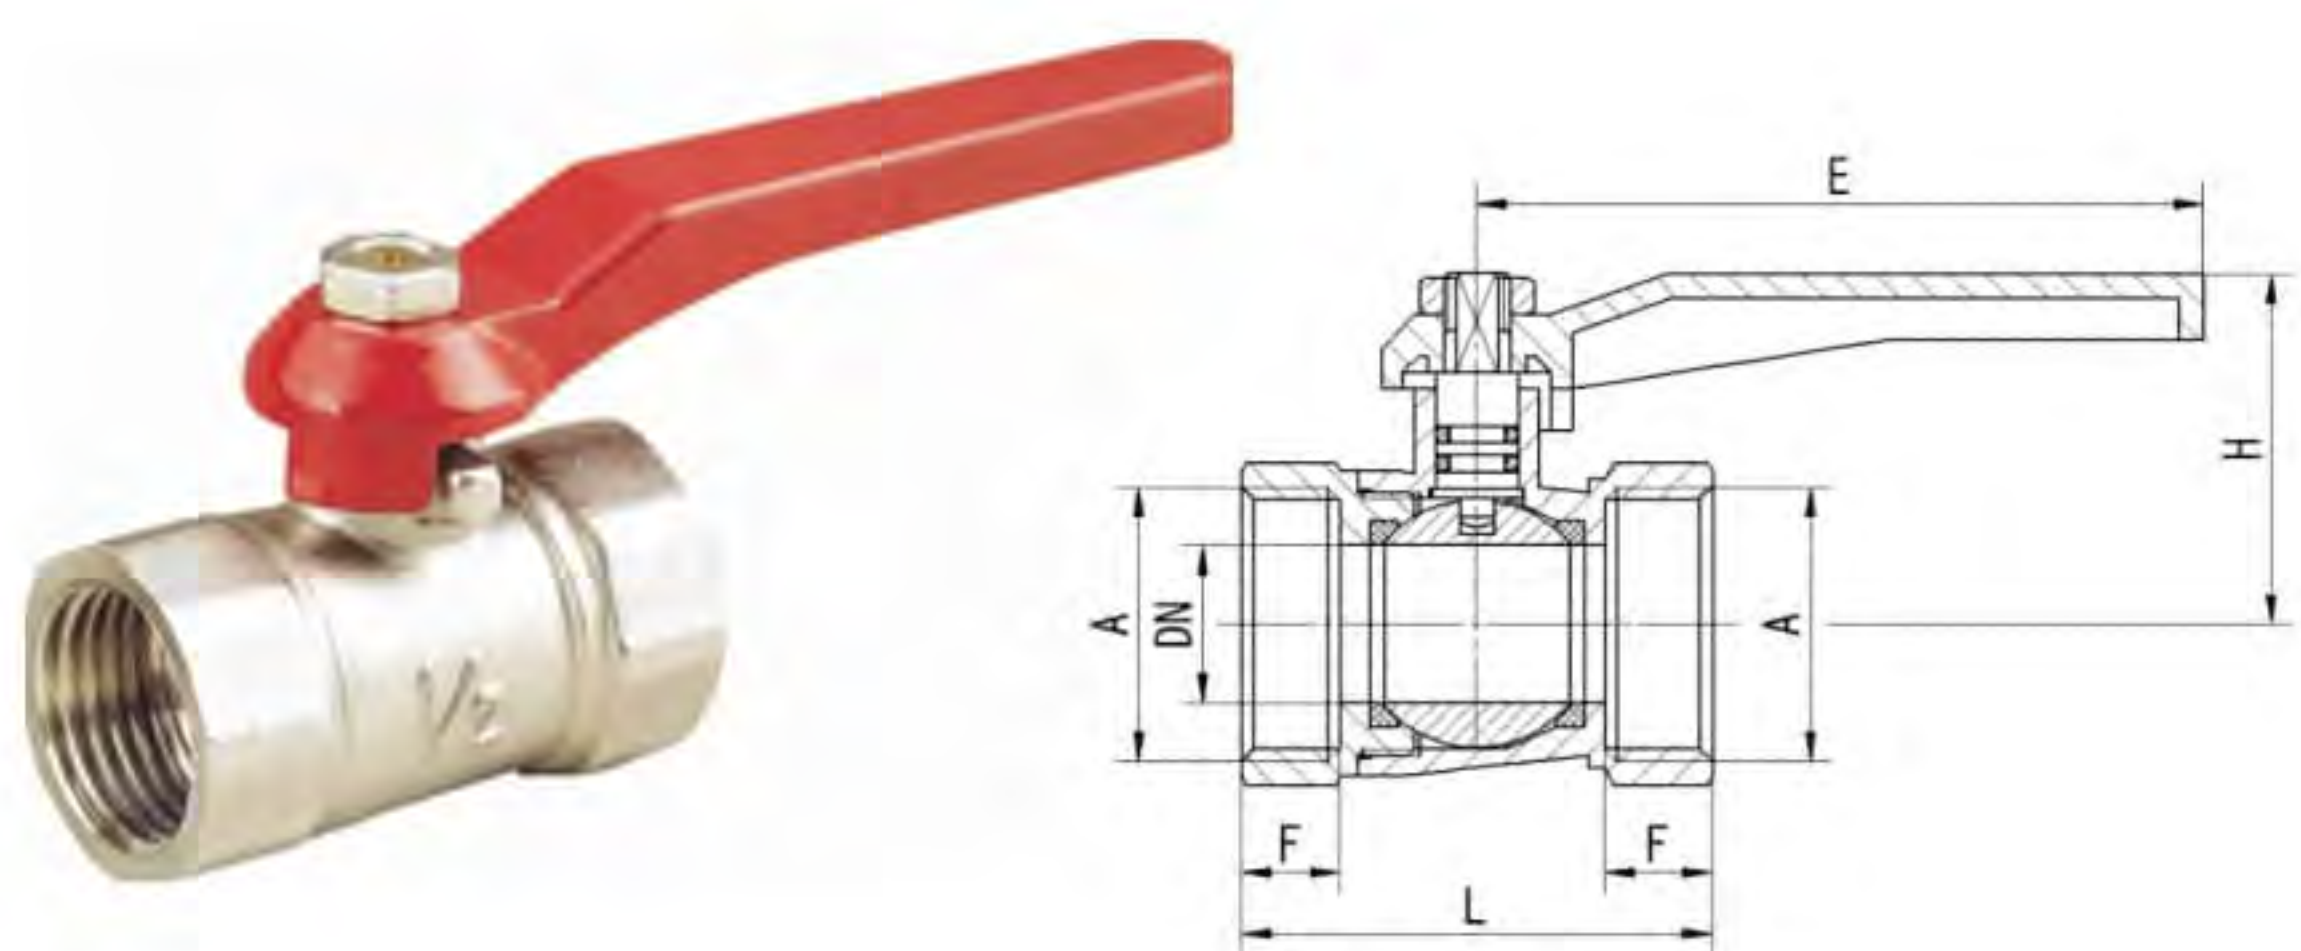

Art. TS 410

Brass ball valve F/F Reduce bore PN16 Aluminium lever handle				
Size	Dn	Length	Height	Qty/Ctn
1/2"	10	46	32	180
3/4"	15	52	38	120
1"	20	58	43	72
1-1/4"	25	68	51	60
1-1/2"	32	82	56	48
2"	40	92	73	40