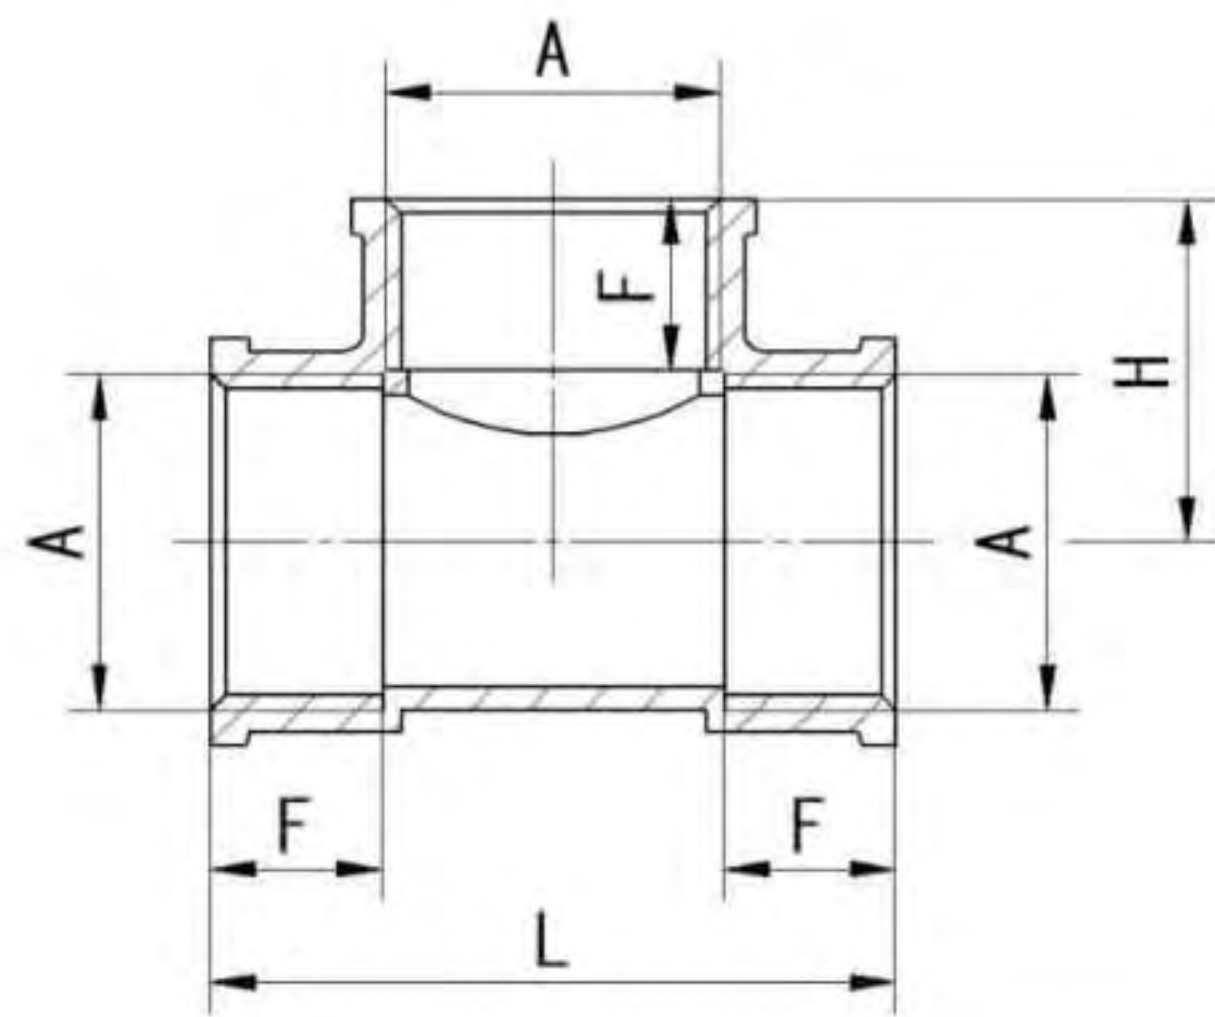

Art.TS 35116

Size	F	L	H	Qty/Ctn
1/2"	11	44	22	200
3/4"	13.5	52	26	200