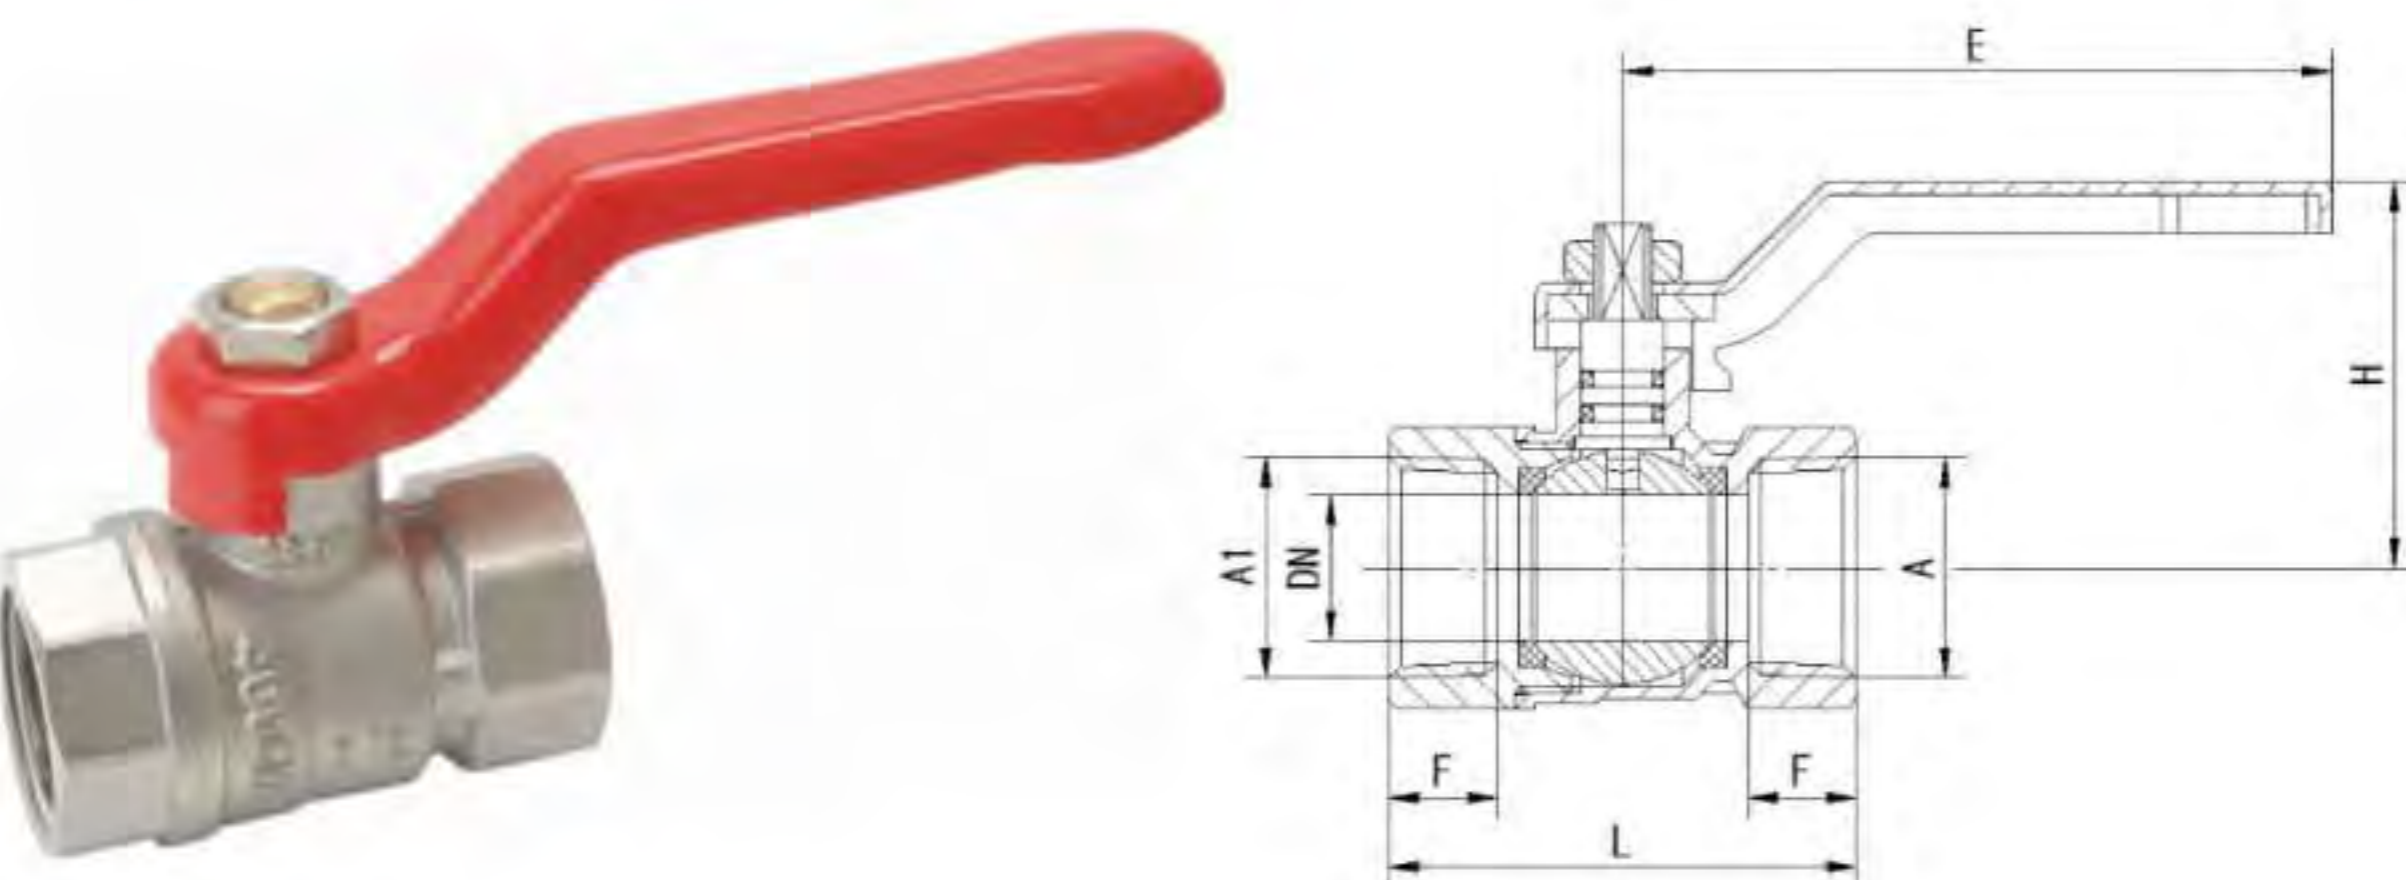

Art. TS 600

Size	Dn	Length	Height	Qty/Ctn
1/4	8	42	52	192
3/8"	10	45	52	192
1/2"	15	47	42	120
3/4"	20	57	45	120
1"	25	65	55	72
1-1/4"	32	75	69	40
1-1/2"	40	84	74	32
2"	50	100	84	20