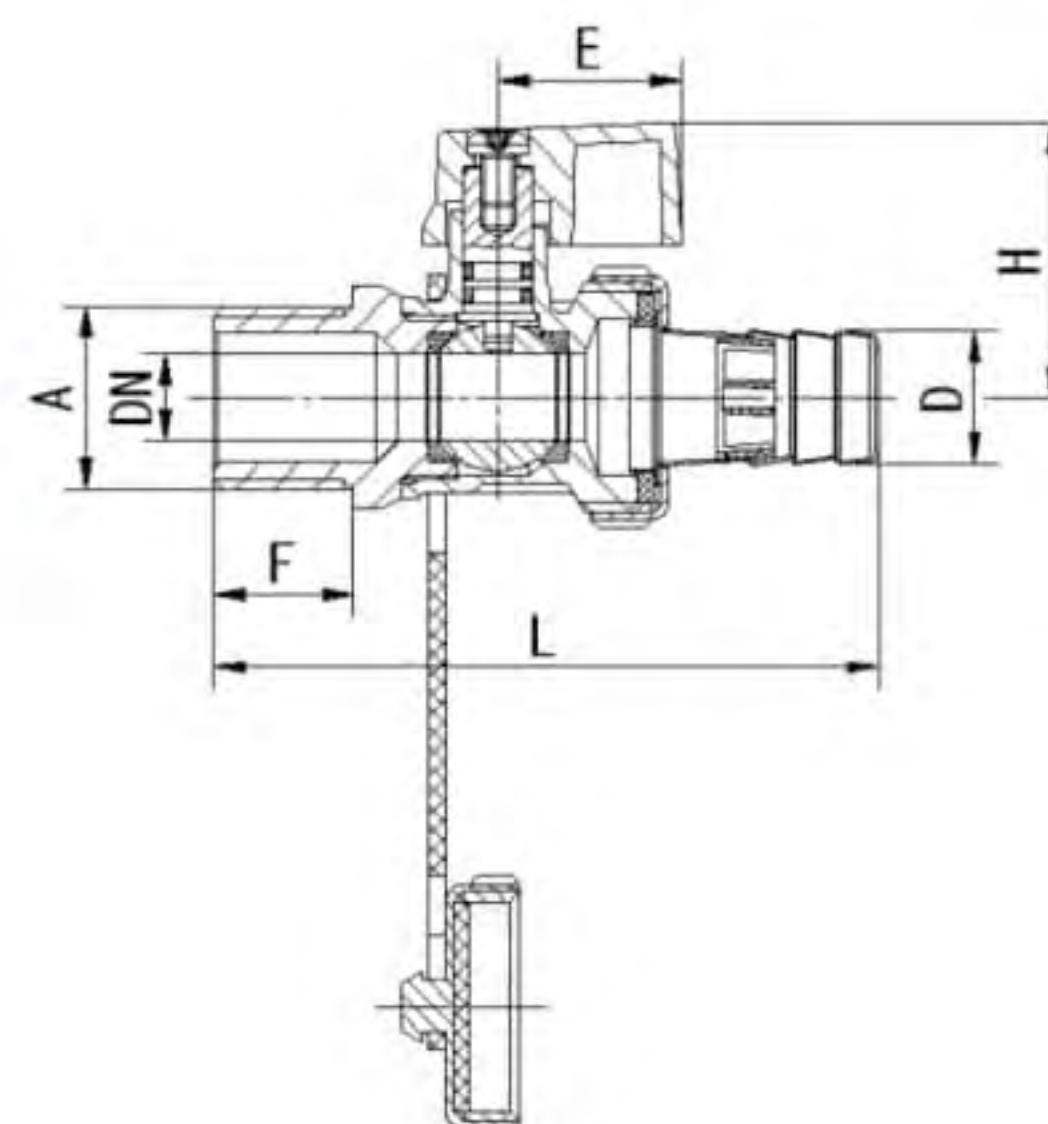

Art. TS 2475

Brass valve boiler discharge	Reduce bore	PN10	Aluminium handle	
Size	Dn	Length	Height	Qty/Ctn
1/2"	10	76	32	32

120