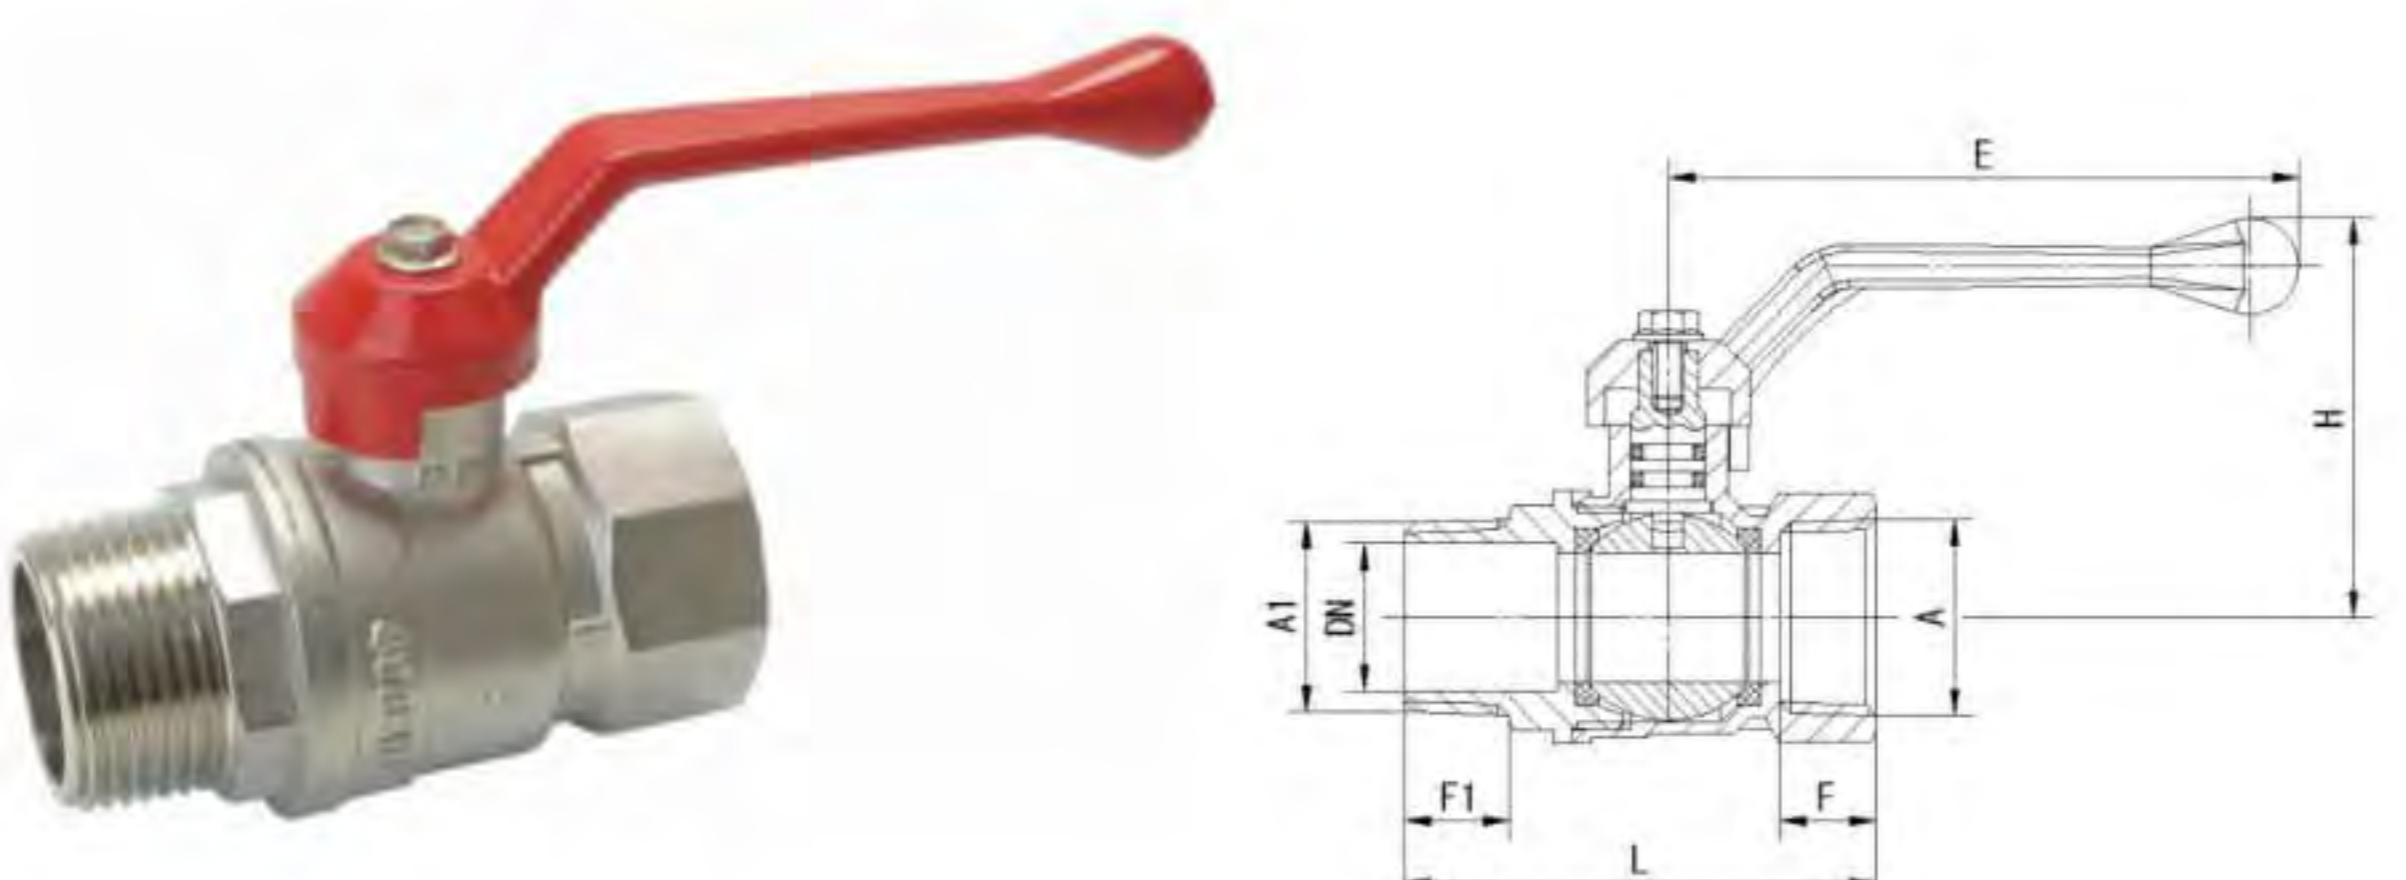

Art. TS 650

Size	Dn	Length	Height	Qty/Ctn
1"X1"	25	81.5	62	60