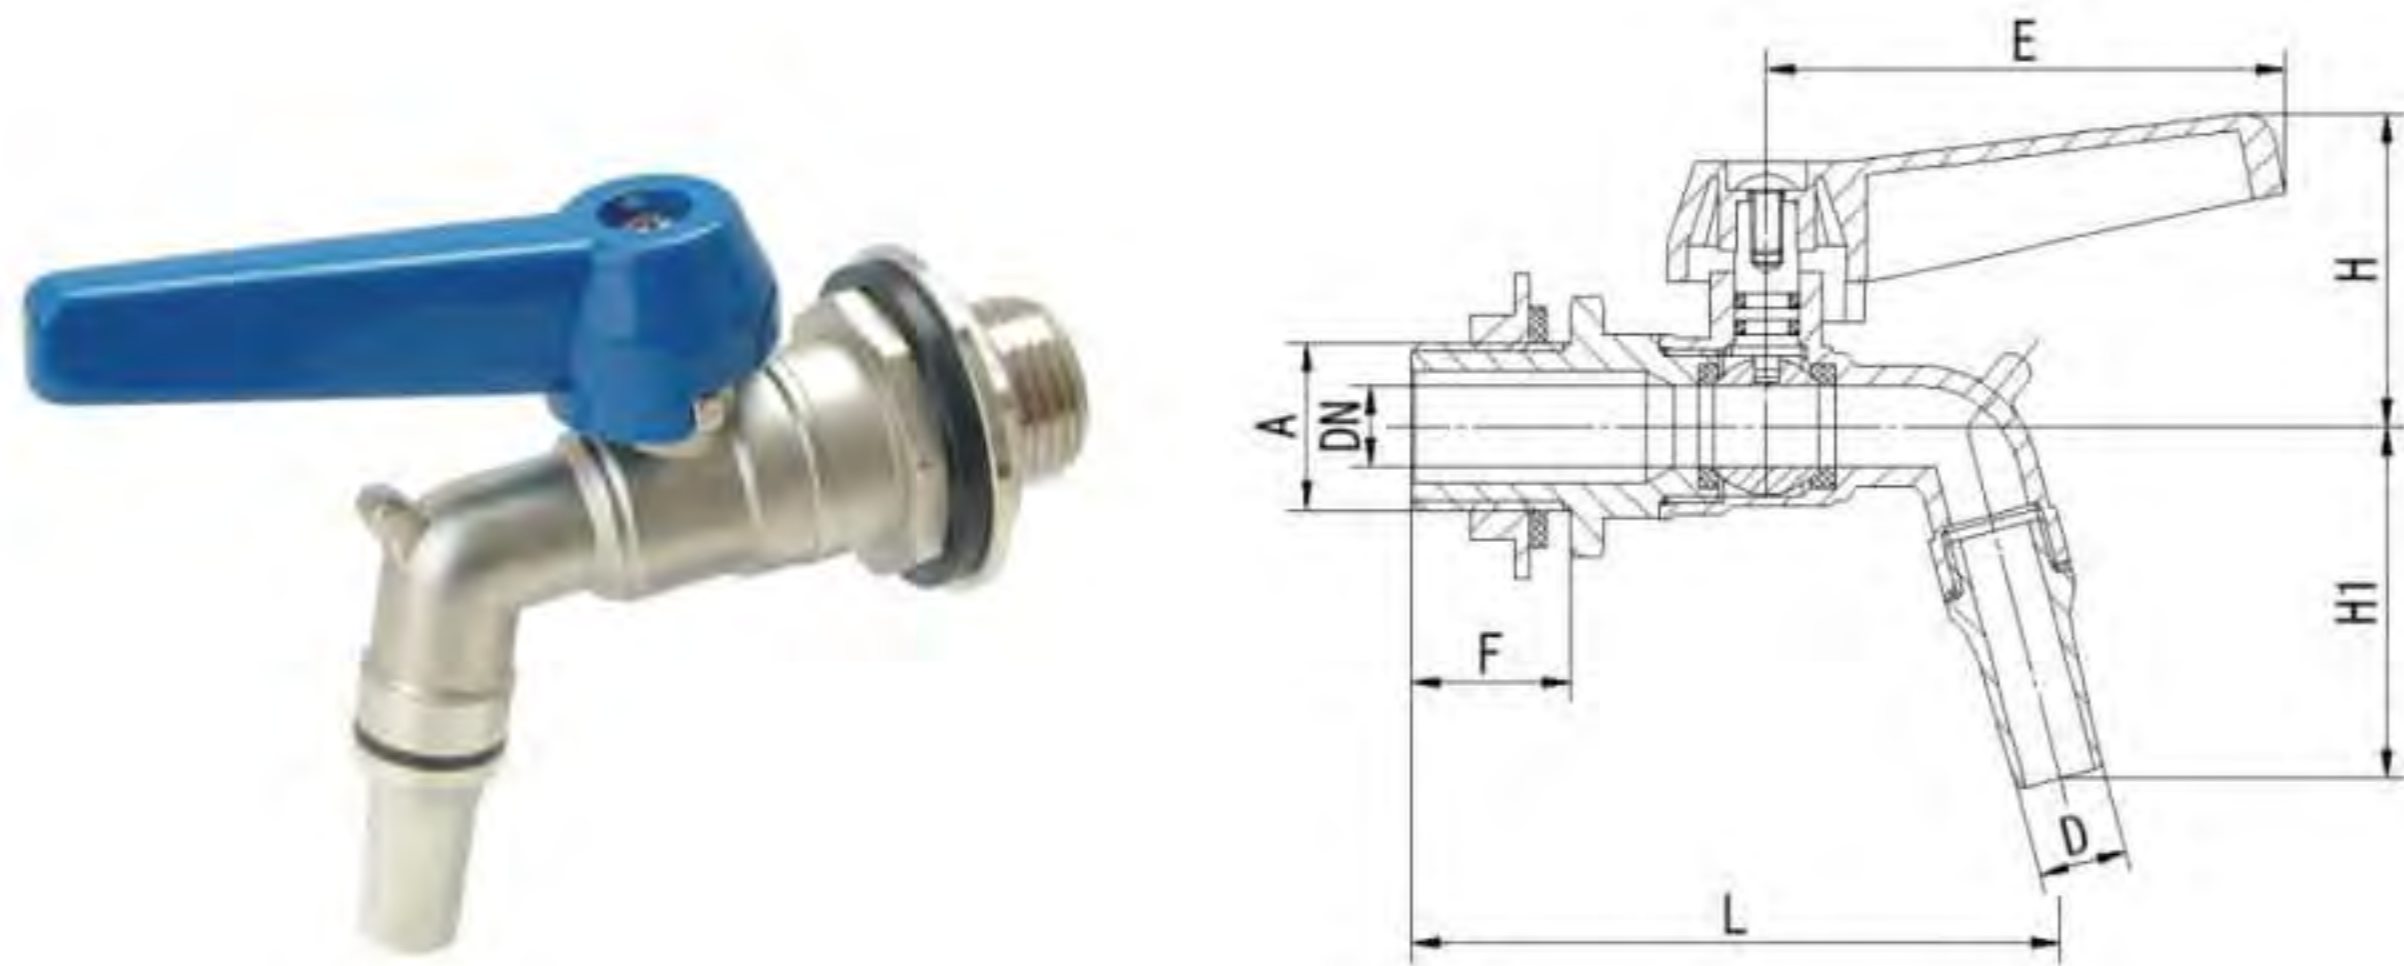

Art. TS 2330

Brass Bibcock		Aluminium lever handle		
Size	Dn	Length	Height	Qty/Ctn
1/2"	10	82	40	120
3/4"	12	85	40	80