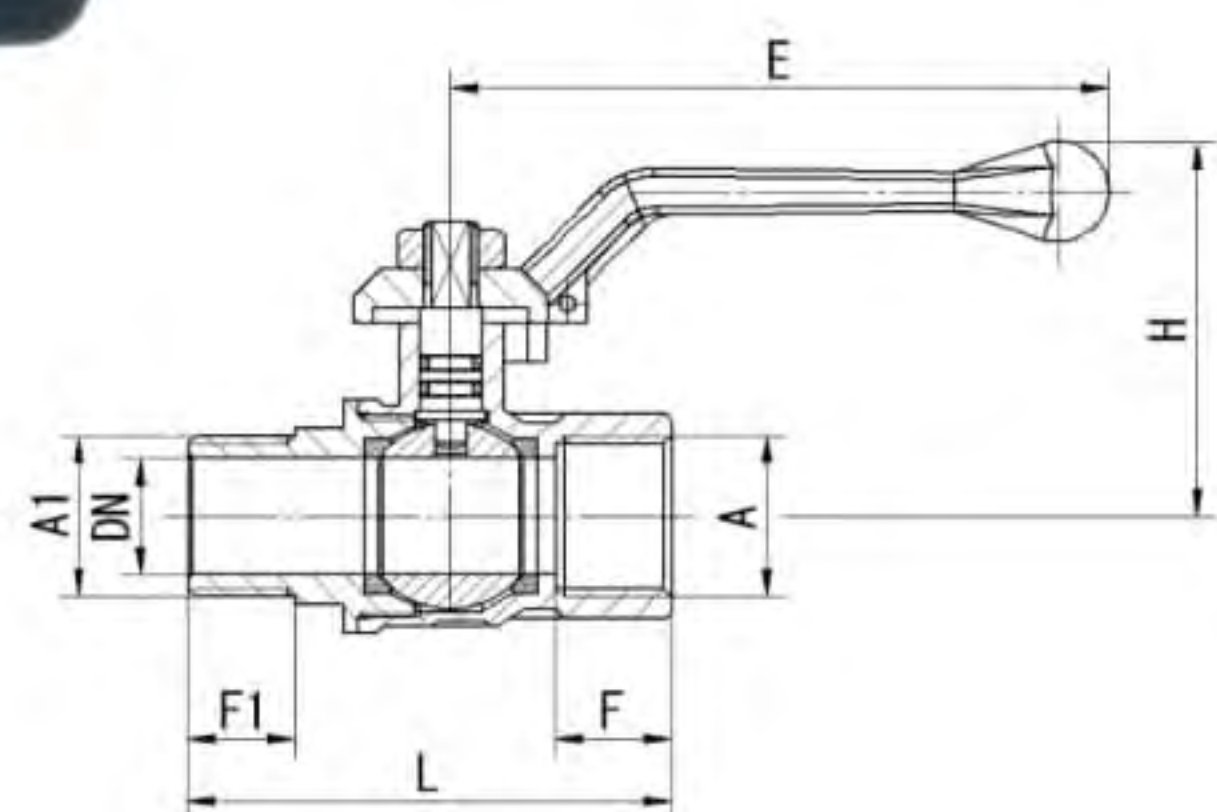

Art. TS 2418

Brass ball valve F/M	Full bore	PN 30	Aluminium lever handle	
Size	Dn	Length	Height	Qty/Ctn
1/2"	15	63	48	120
3/4"	20	70	58	96
1"	25	79	62	60
1-1/4"	32	92	75	40
1-1/2"	40	101	80	24
2"	50	116	100	16