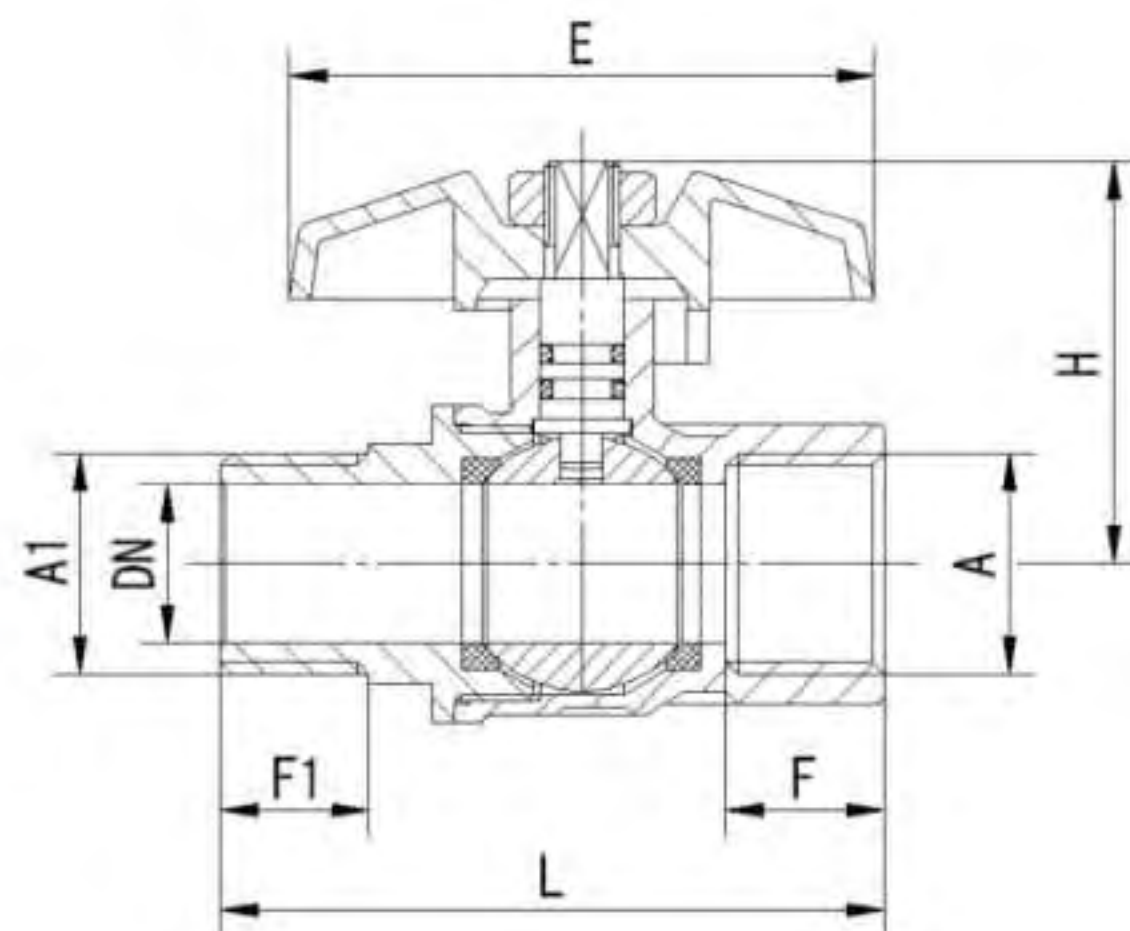

Art.TS 2422

Brass ball valve F/M Full bore PN30 Aluminium butterfly hand

Size	Dn	Length	Height	Qty/Ctn
1/4"	10	50	33	192
3/8"	10	50	33	192
1/2"	15	62	38	120
3/4"	20	68	46	96
1"	25	79	53	60