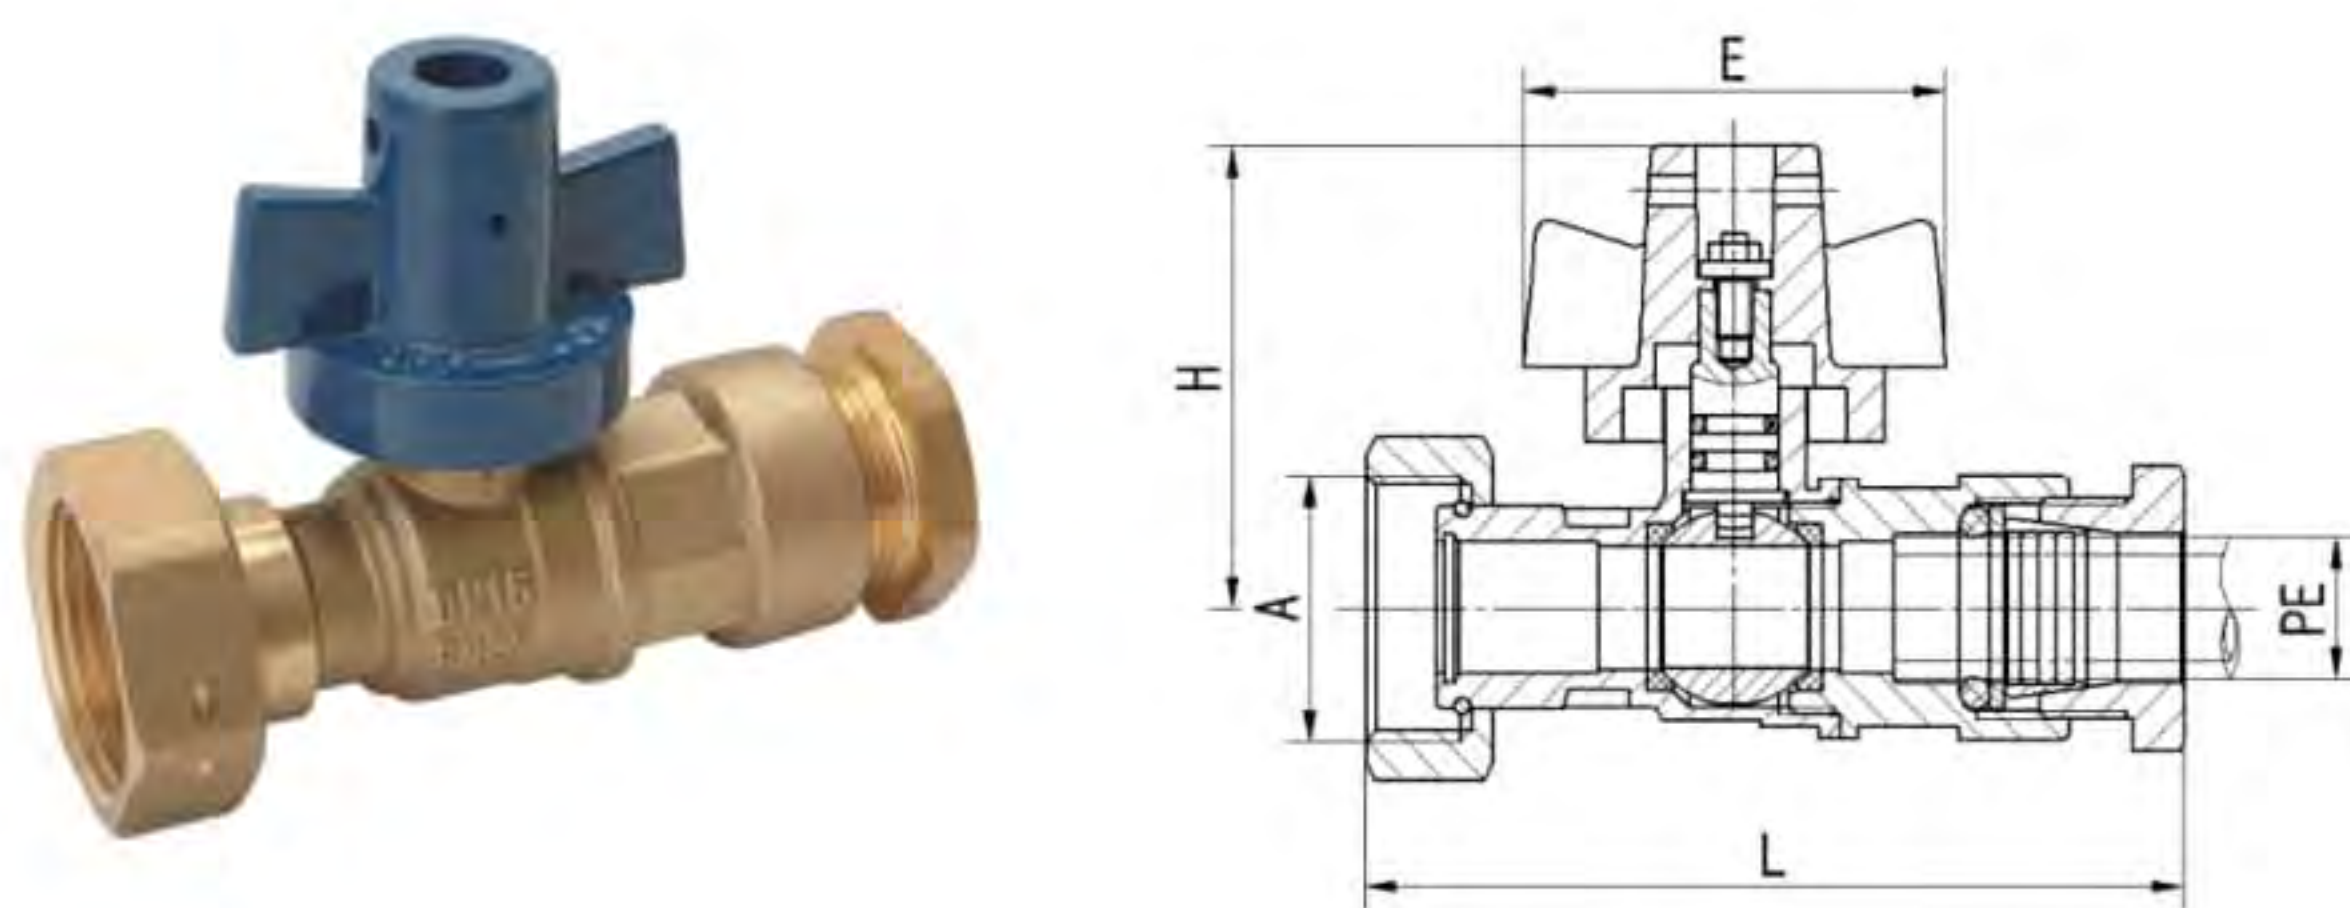

45

120

Art. TS 928

Brass ball valve F/M	Standard bore	PN20	Brass handle	
Size	Dn	Length	Height	Qty/Ctn
1/2"x1/2"		13.5	58.5	

45

120

Art. TS 919

Brass ball valve	Standard bore	PN 20	Aluminium security handle	
Size	Dn	Length	Height	Qty/Ctn
PE16x3/4"	13.5	93	52	96
PE16x7/8"	13.5	93	52	96