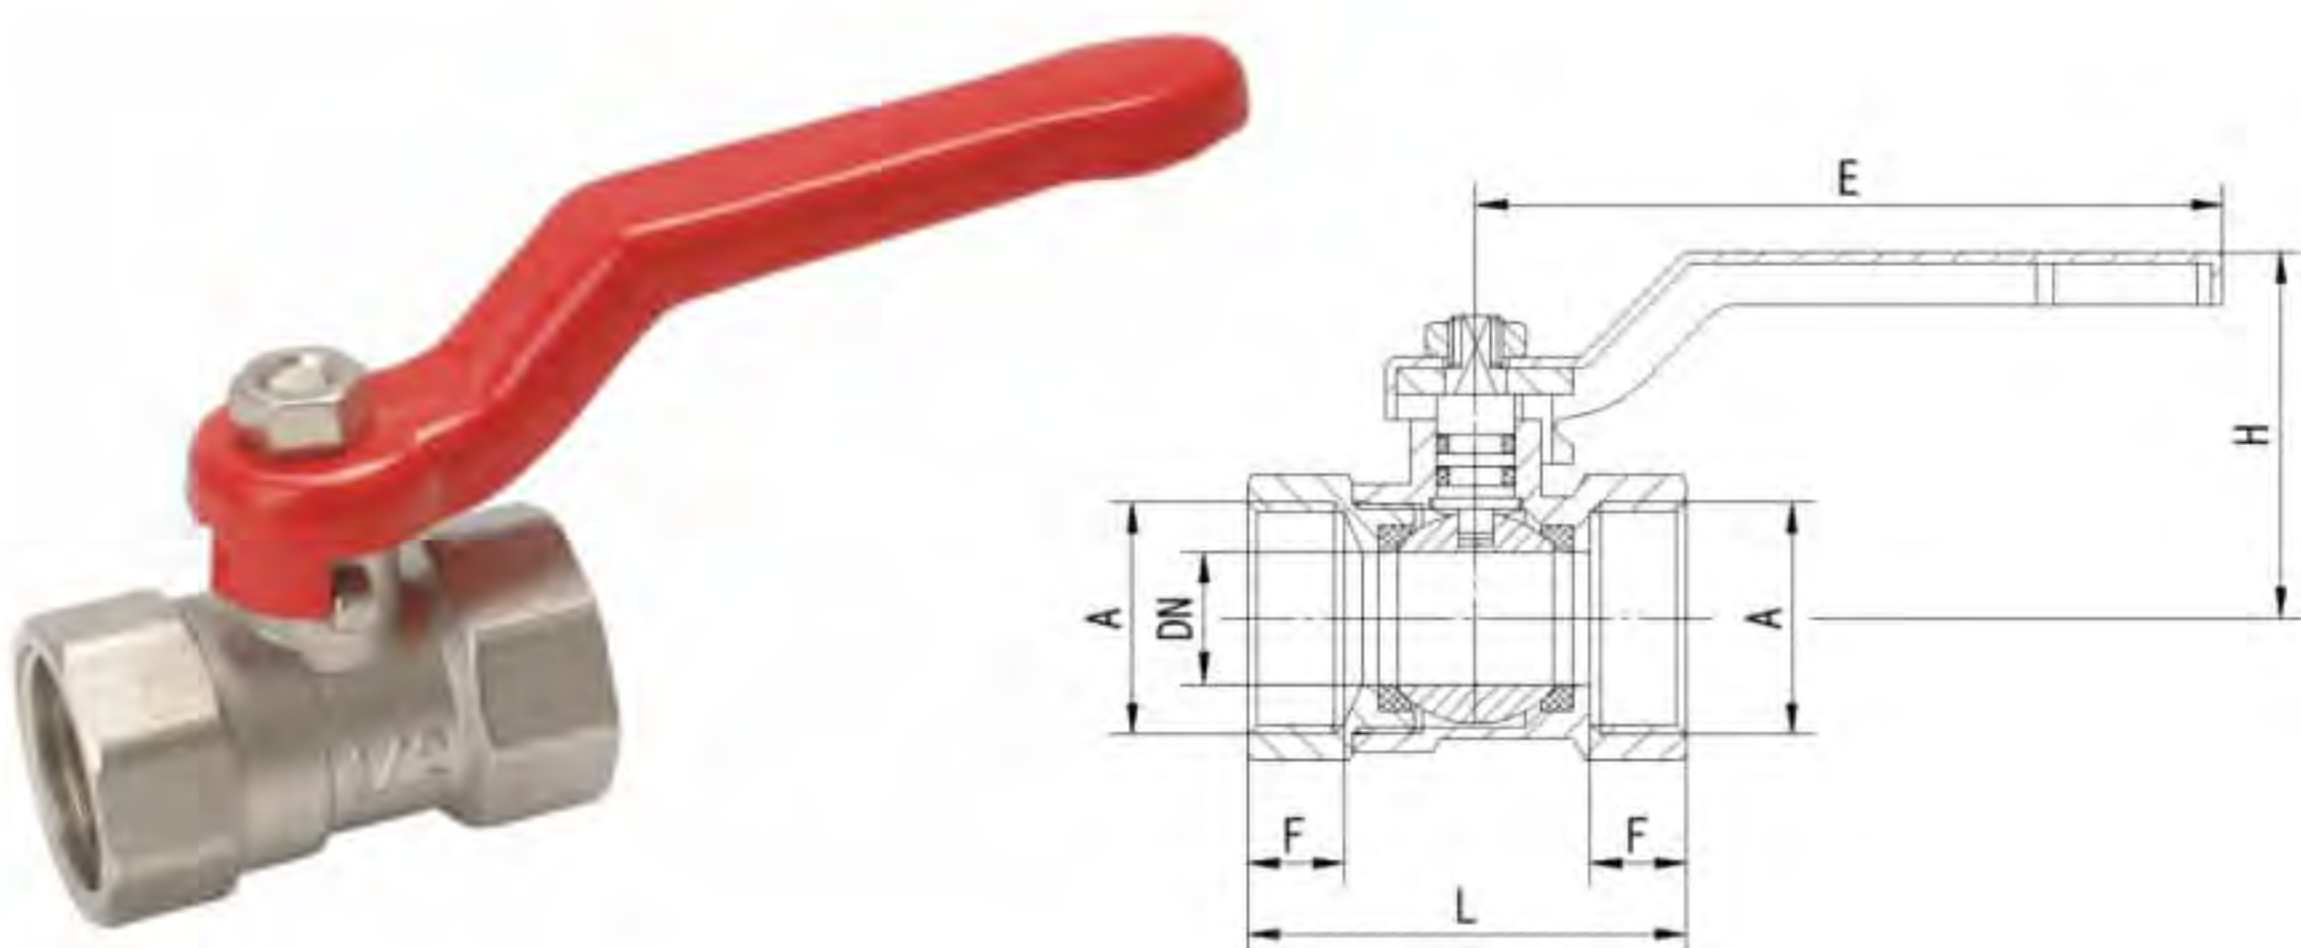

Art. TS 420

Brass ball valve F/F Standard bore PN 25 Stamp iron handle				
Size	Dn	Length	Height	Qty/Ctn
1/2"	12	46	40	180
3/4"	15	50	42	120
1"	20	59	53	72
1-1/4"	25	76	65	40
1-1/2"	32	83	75	24
2"	40	95	82	24