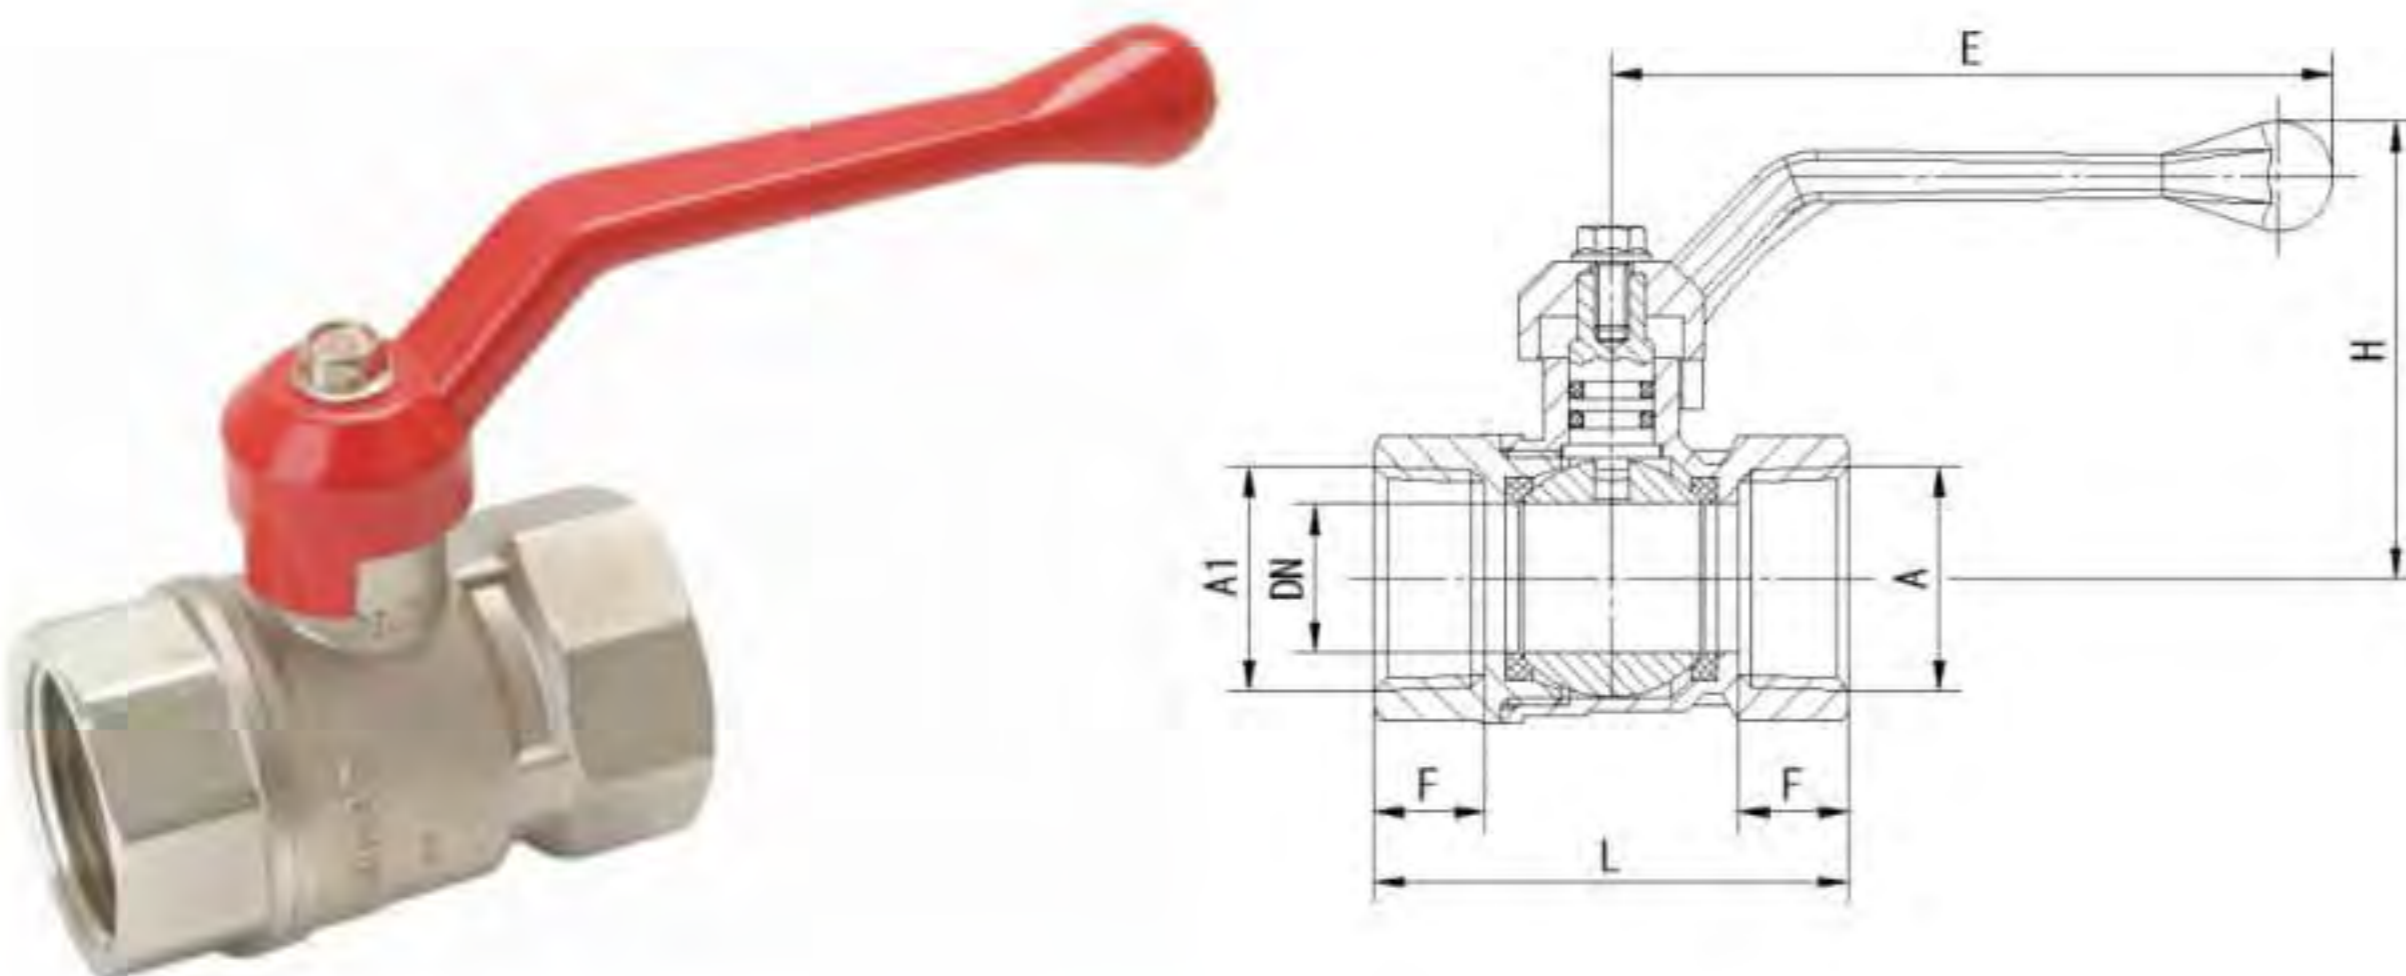

Art. TS 600

Size	Dn	Length	Height	Qty/Ctn
1/4	8	42	52	192
3/8"	10	45	52	192
1/2"	15	47	42	120
3/4"	20	57	45	120
1"	25	65	55	72
1-1/4"	32	75	69	40
1-1/2"	40	84	74	32
2"	50	100	84	20