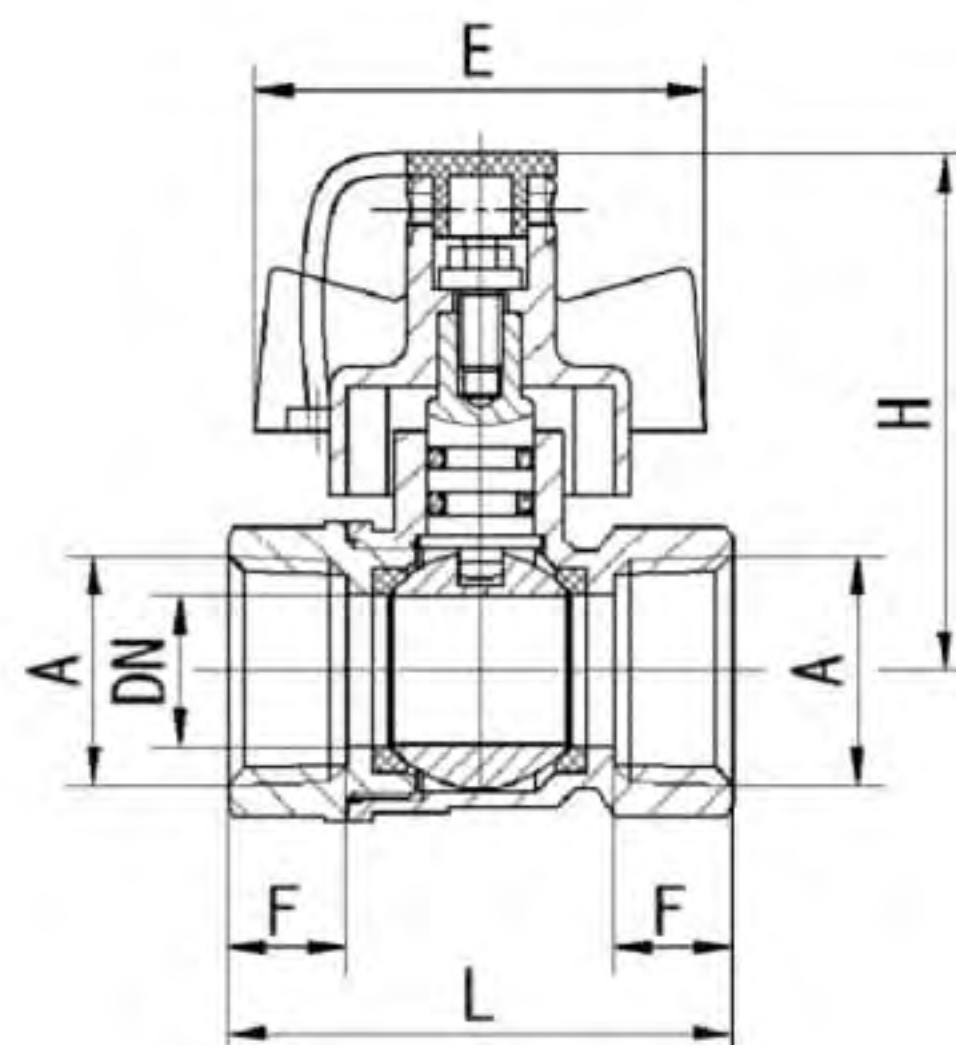

Brass ball valve F/M Full bore PN20 Aluminium security handle

Size	Dn	Length	Height	Qty/Ctn
1/2"		15	70	

52

120

Art.TS 609

Brass ball valve F/F Standard bore PN20 Aluminium security handle

Size	Dn	Length	Height	Qty/Ctn
1/2"	13.5	48	50	144
3/4"	17.5	57	50	120