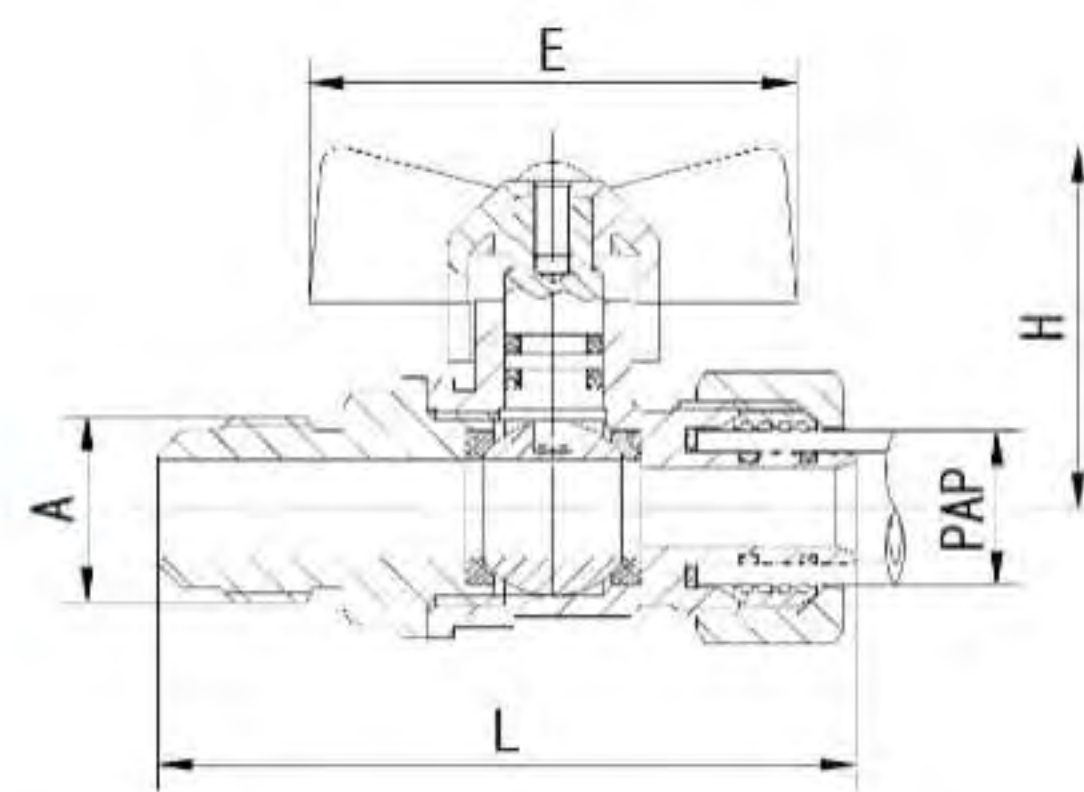

Art. TS 364

Brass ball valve	Full bore PN 10	Aluminium butterfly handle			
Size	Dn	Length	Height	Qty/Ctn	
PEALPE1216x3/4"	15	71	39	120