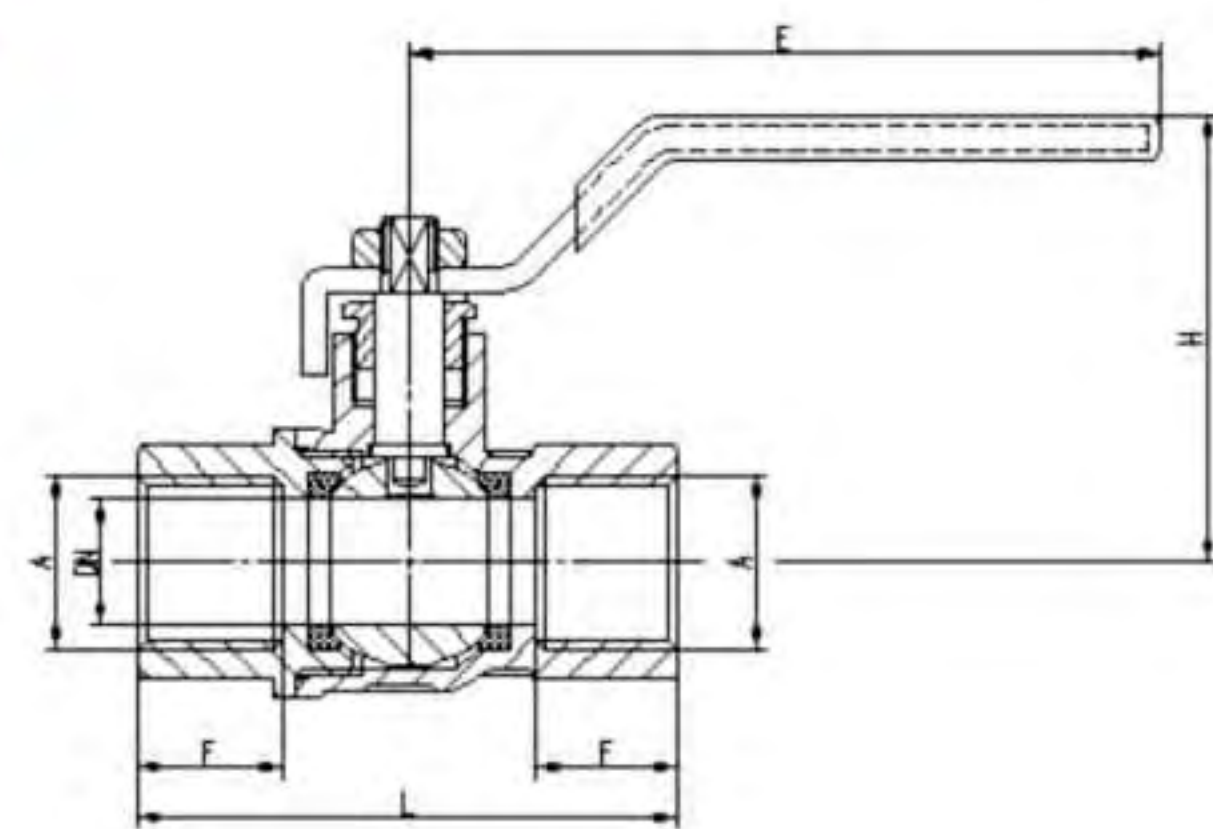

Art. TS 2300

Brass ball valve F/F	Full bore PN50	Steel lever handle		
Size	Dn	Length	Height	Qty/Ctn
1/4"	10	53	52	144
3/8"	10	53	52	144
1/2"	15	64	52	96
3/4"	20	72	65	72
1"	25	85	69	48
1-1/4"	32	98	78	32
1-1/2"	40	106	86	24
2"	50	126	95	16