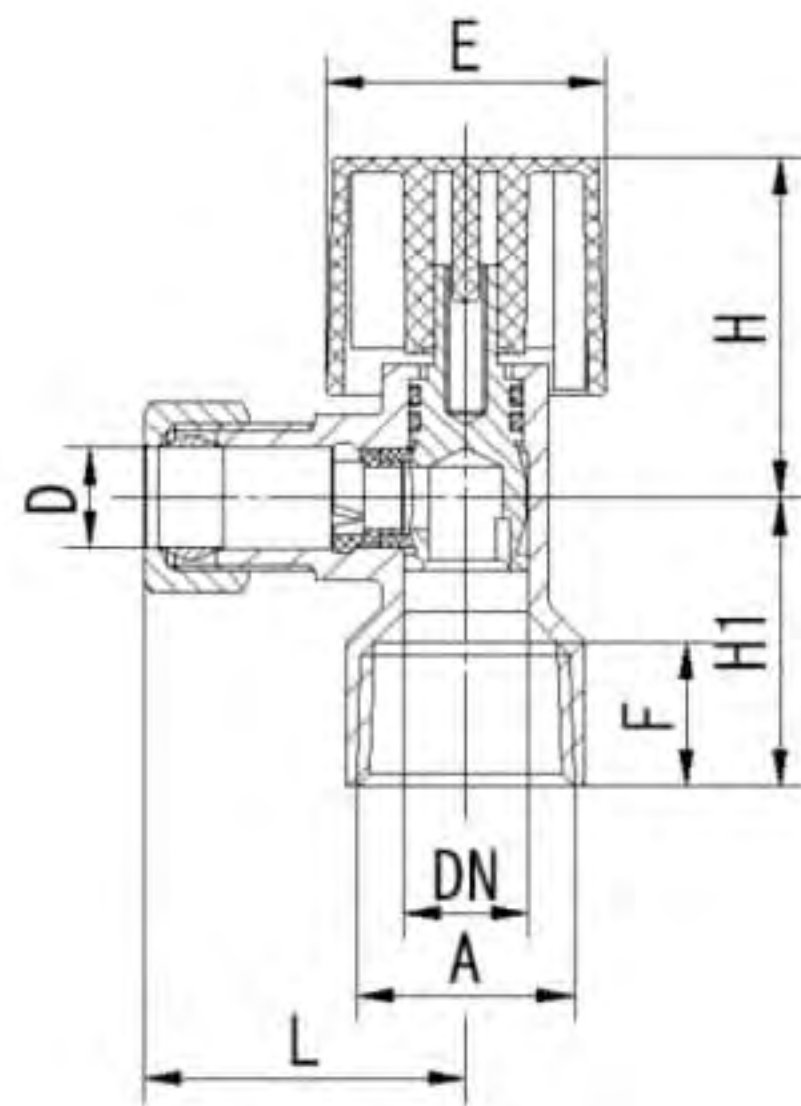

120

Art. TS 2259

Angle valve	F/M	Reduce bore		Aluminium handle	
Size		Dn	Length	Height	Qty/Ctn
1/2"			12	32	

42

144

Art. TS 2248

Angle valve		Reduce bore		Plastic handle	
Size		Dn	Length	Height	Qty/Ctn
1/2" x 3/8"			12	32	