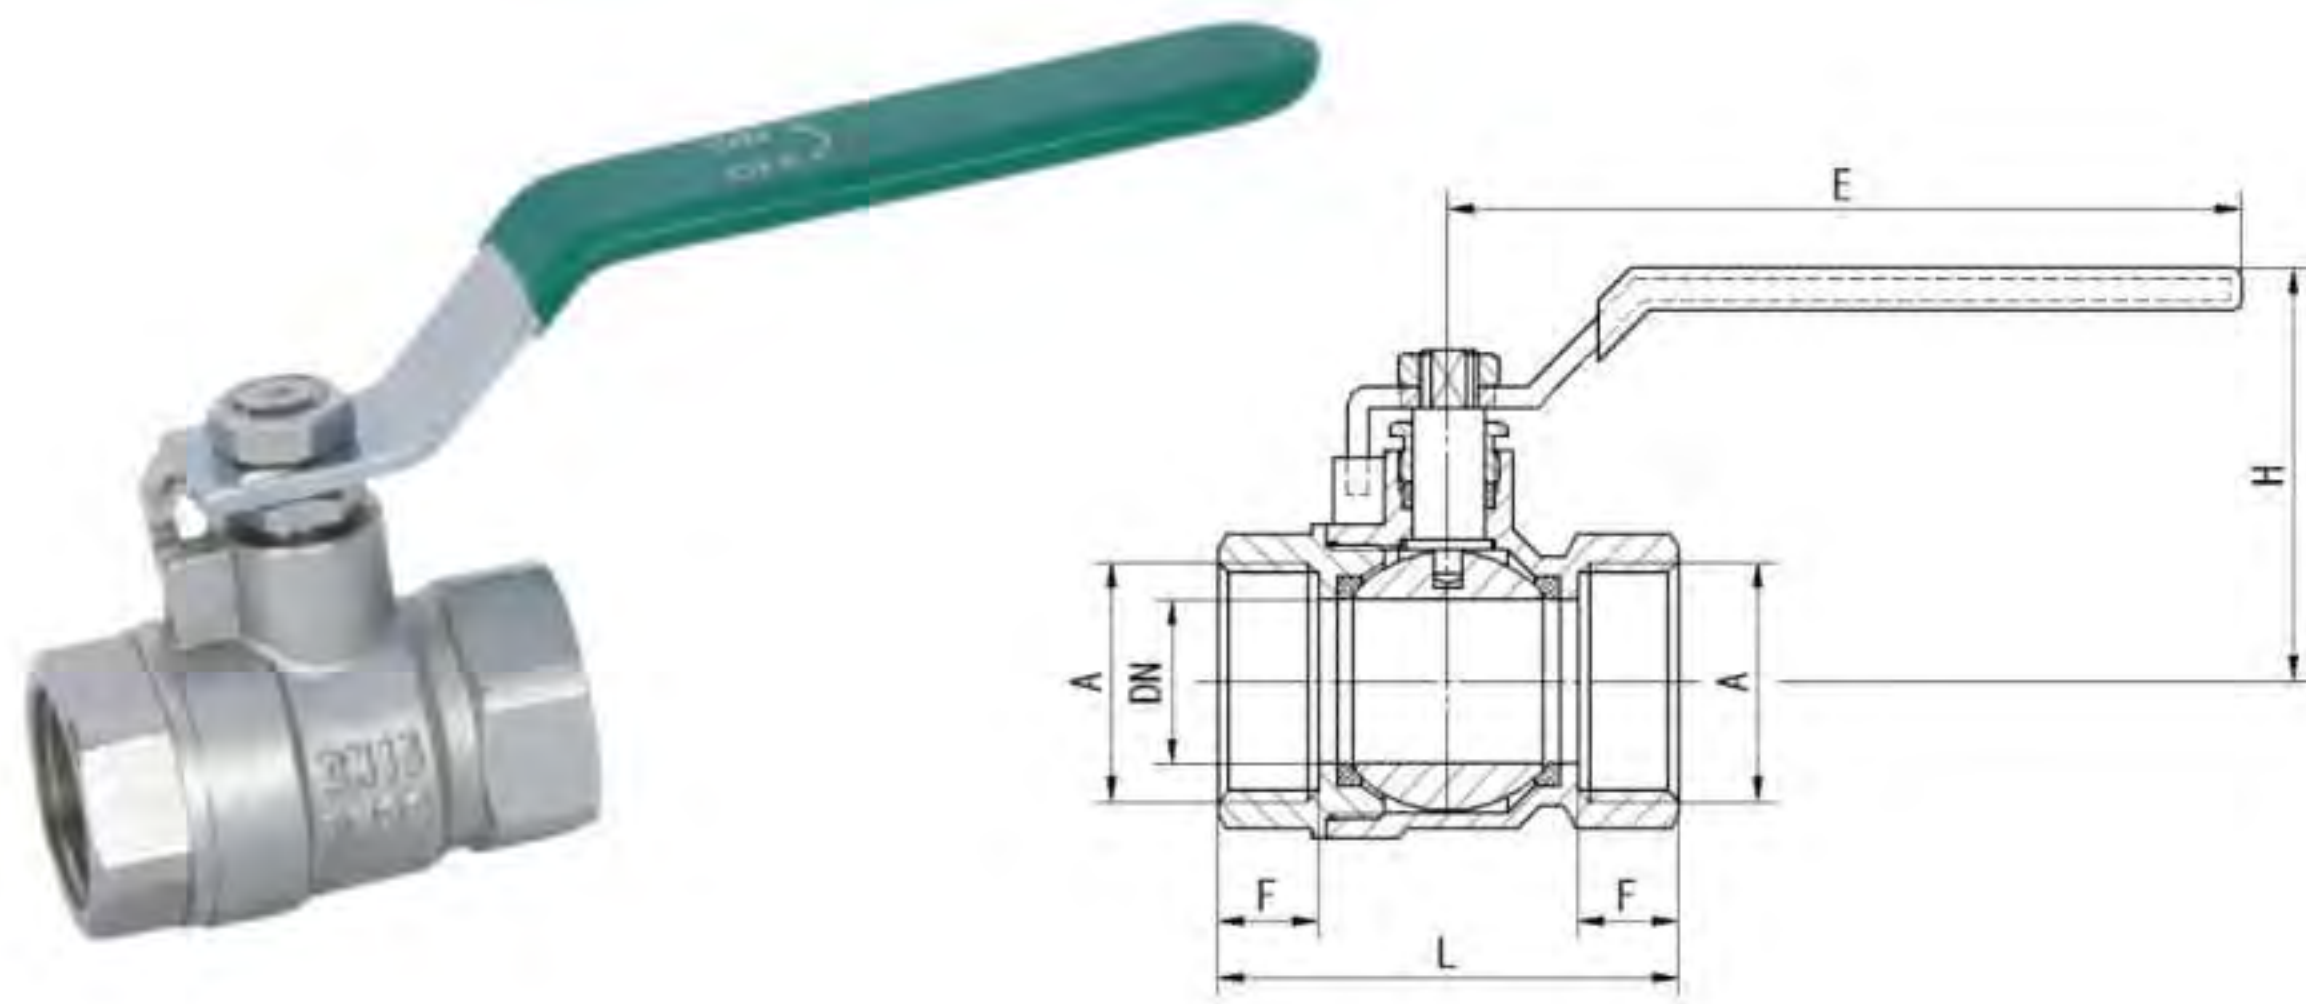

Art. TS 3500

Brass ball valve F/F	Full bore PN25	Steel lever handle		
Size	Dn	Length	Height	Qty/Ctn
1/4"1/2"	8	45	45	180
3/8"	10	45	45	180
1/2"	15	60	45	120
3/4"	20	68	55	96
1"	25	78	65	72
1-1/4"	32	86	76	40
1-1/2"	40	100	80	24
2"	50	115	95	16
2-1/2"	65	128	125	8
3"	80	145	145	6
4"	100	160	165	4