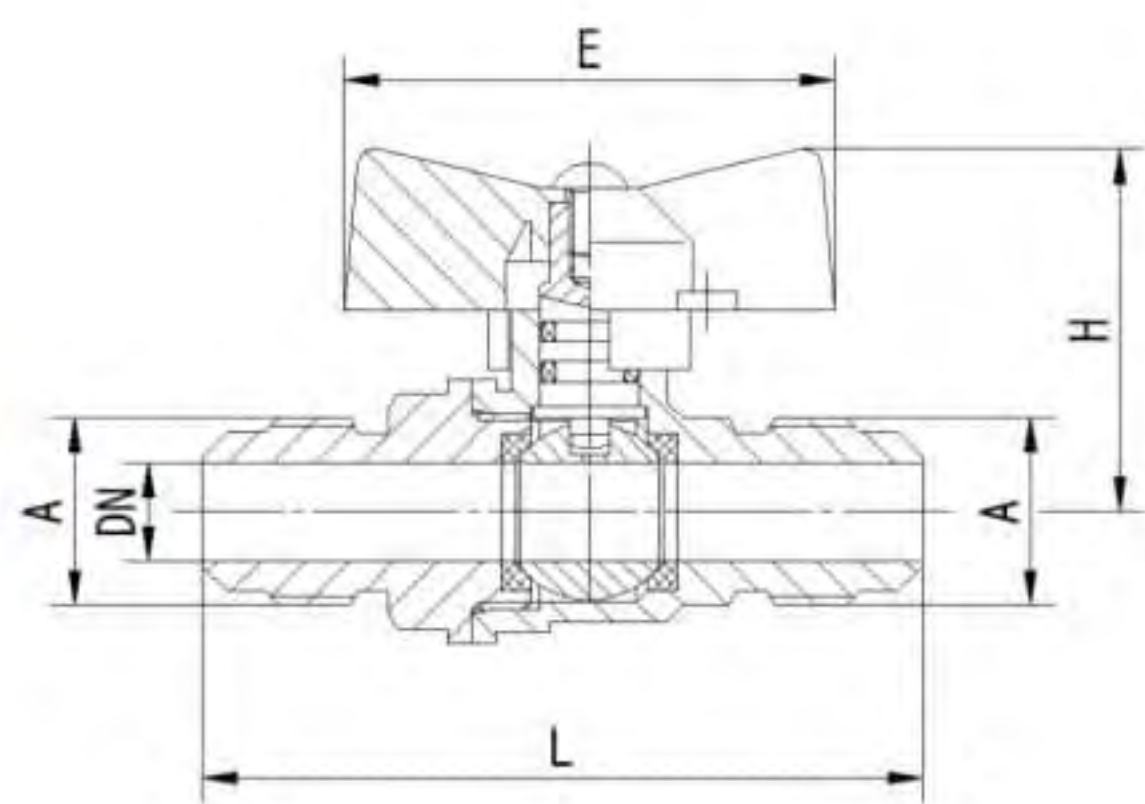

Art. TS 360

Brass ball valve	Full bore PN 10	Aluminium butterfly handle			
Size	Dn	Length	Height	Qty/Ctn	
3/4"x16UNF-2A	10	75	38	160