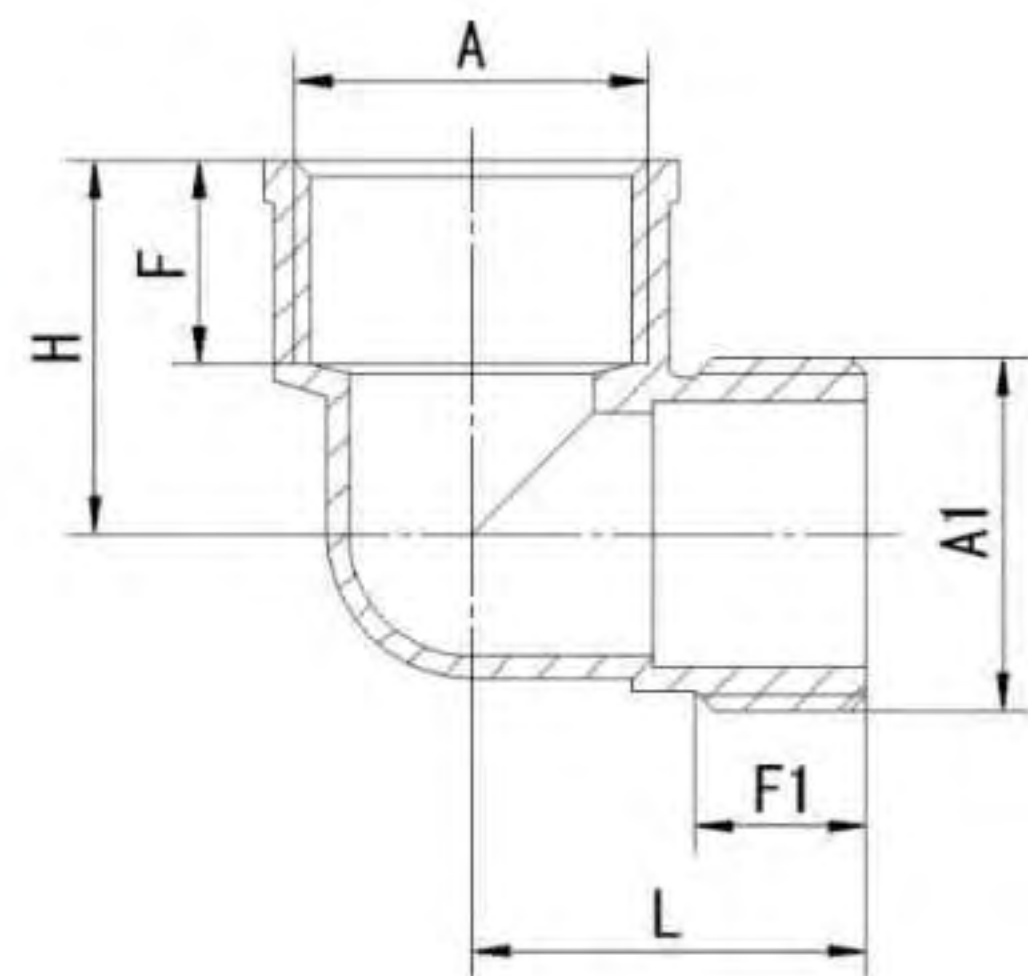

Art.TS 35114

Size	F	F1	L	H	Qty/Ctn
3/8"	12.5	10	22.5	22.5	200
1/2"	15	12	26.5	25.5	200
3/4"	16	10.5	28.5	29.5	200
1"	18	14.5	36.5	33.5	200