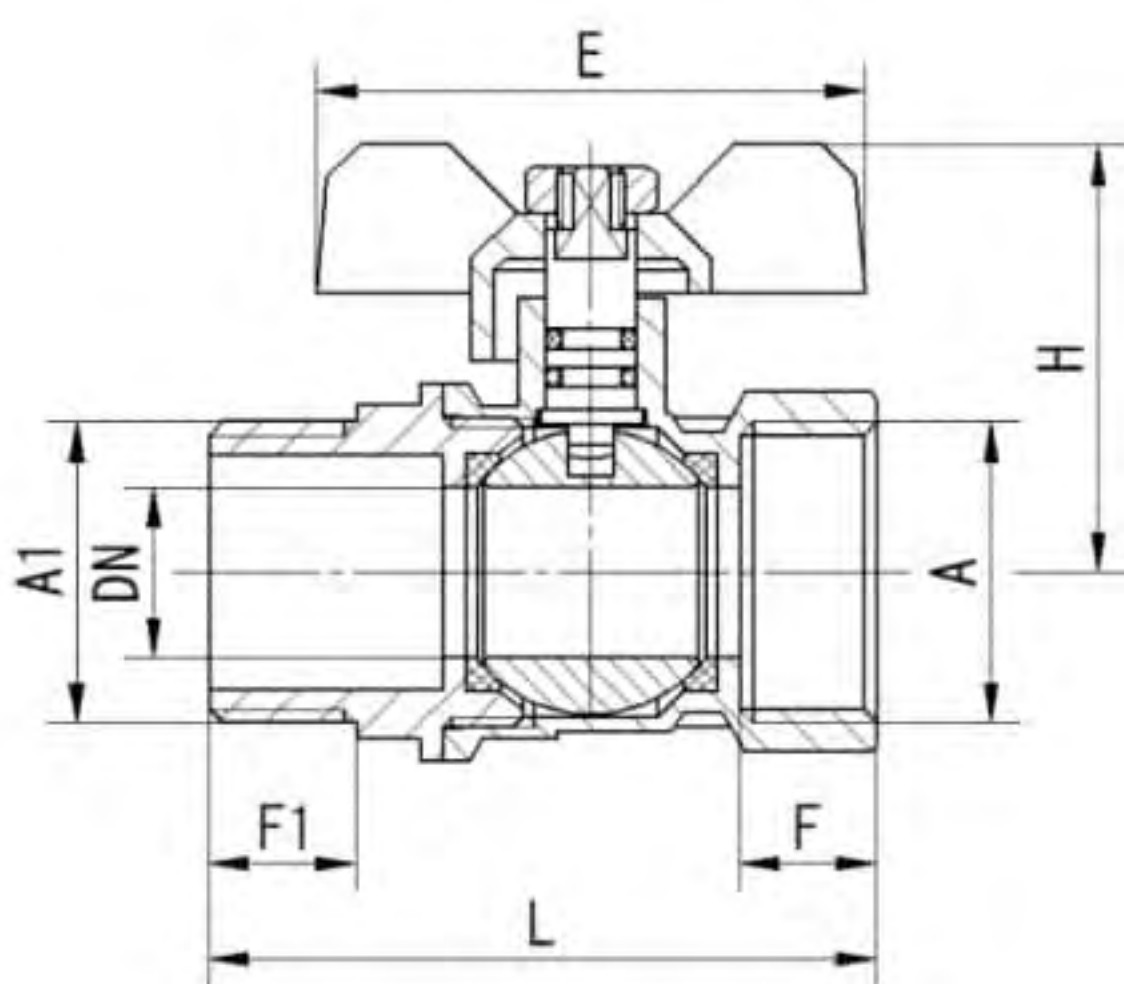

120

Art. TS 302

Brass ball valve F/F Full bore PN20 Aluminium butterfly handle				
Size	Dn	Length	Height	Qty/Ctn
1/4"	8	42	37	192
3/8"	10	44	37	192
1/2"	15	52	40	120

Art. TS 602

Brass ball valve F/F Standard bore PN20 Aluminium butterfly handle				
Size	Dn	Length	Height	Qty/Ctn
1/2"	13.5	47	39	150
3/4"	17.5	56	42	120