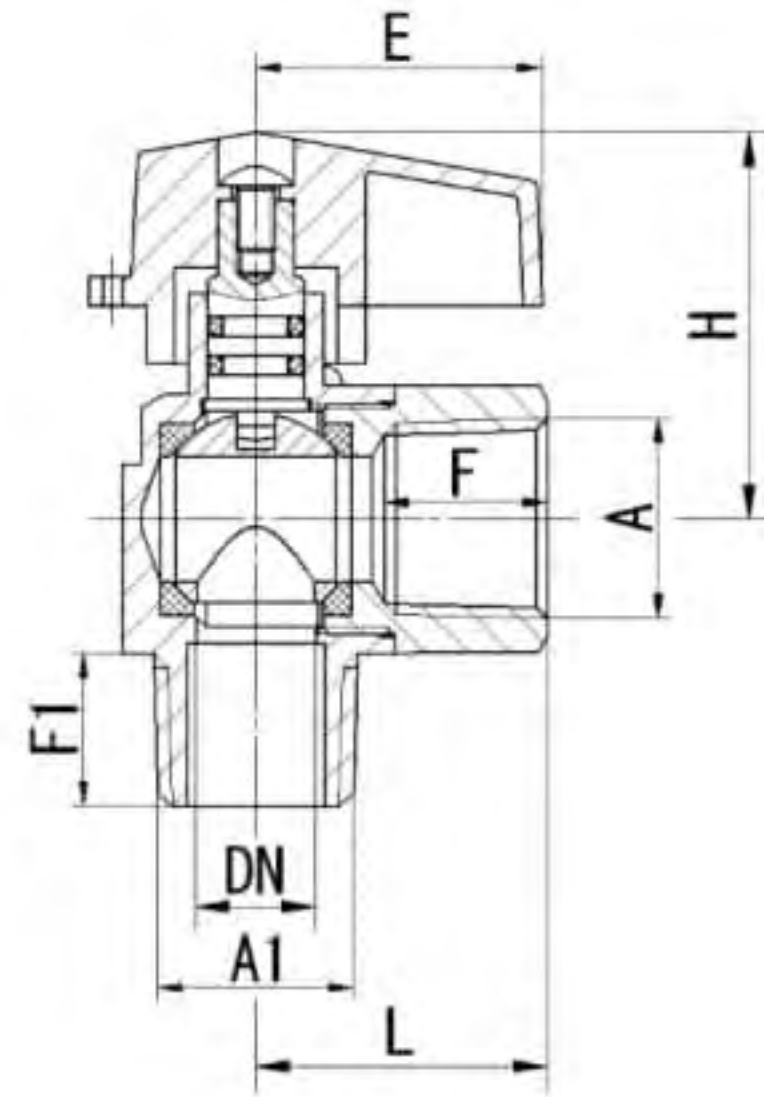

Art. TS 2259

Angle valve	F/M	Reduce bore		Aluminium handle	
Size		Dn	Length	Height	Qty/Ctn
1/2"			12	32	

42

144