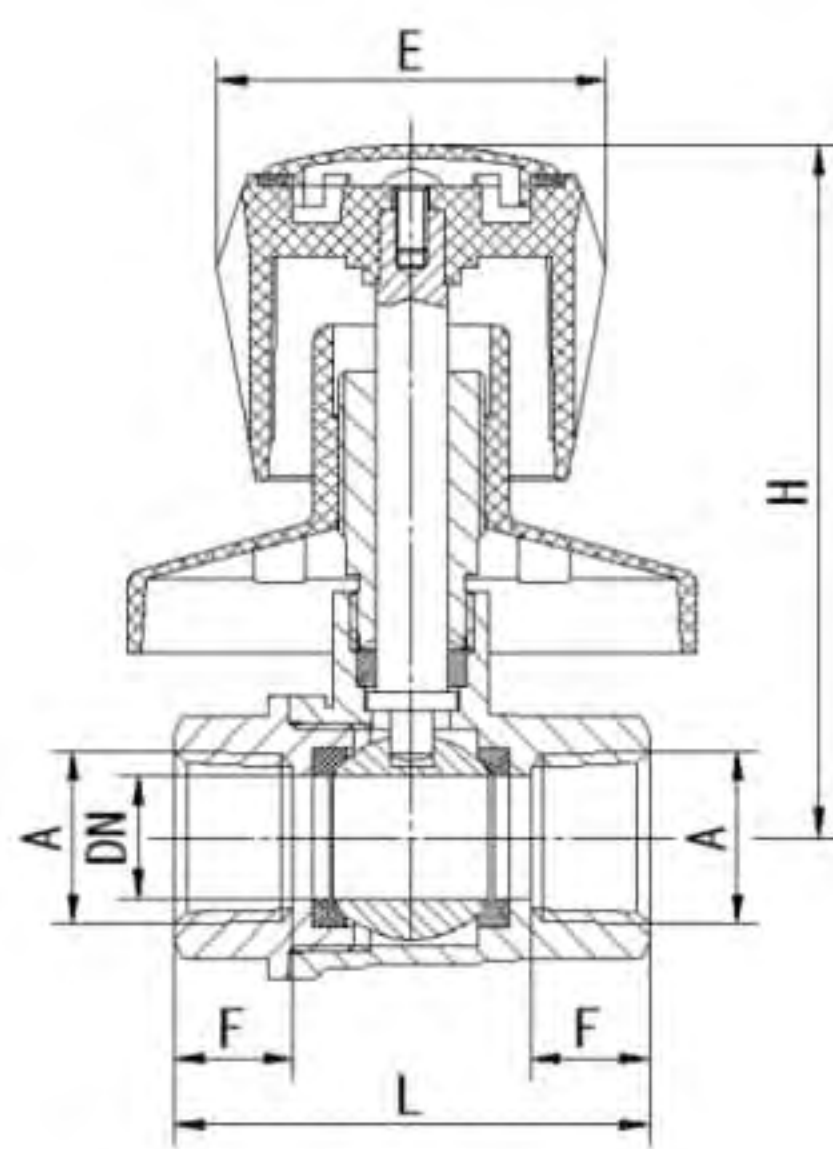

Art. TS 2258

Brass angle valve		Reduce bore			
Size	Dn	Length	Height	Qty/Ctn	
1/2"x1/2"		12	32		

42

144

Art. TS 2403

Brass hidden valve		F/F		PN16	
Size	F	L	H	Qty/Ctn	
1/2"			12	52	

160

36