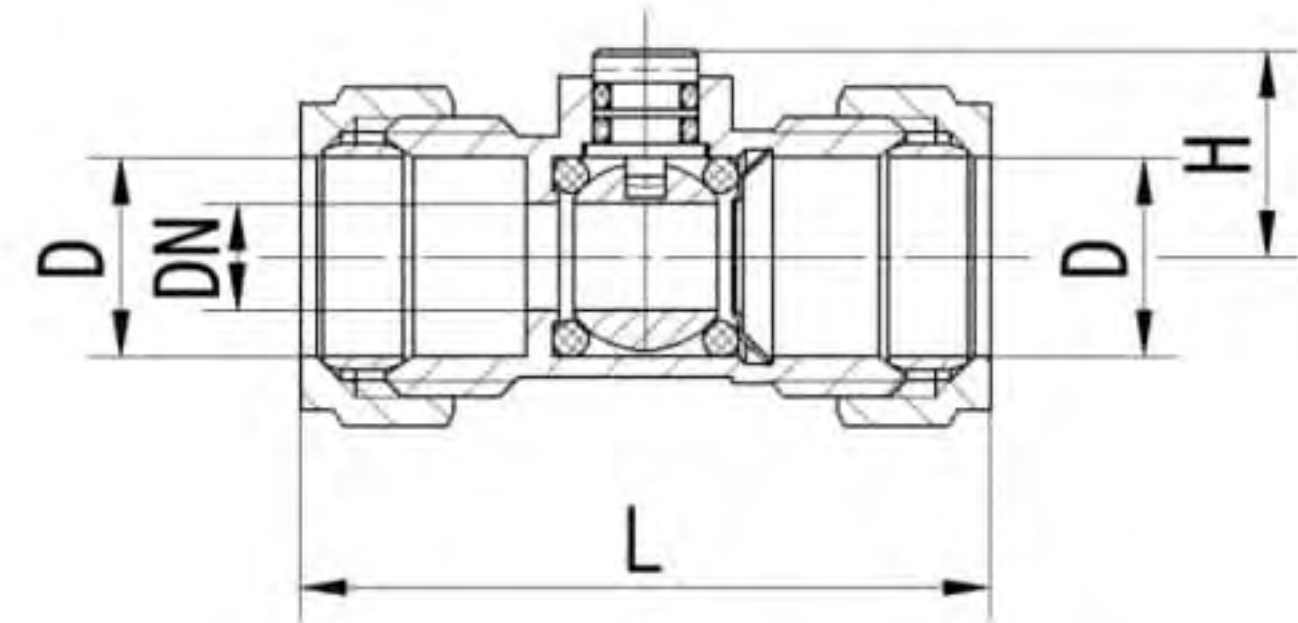

Art. TS B481

Brass ball valve	Reduce bore	PN16	Plastic handle		
Size	Dn	Length	Height	Qty/Ctn	
15mm		8	53		16

272