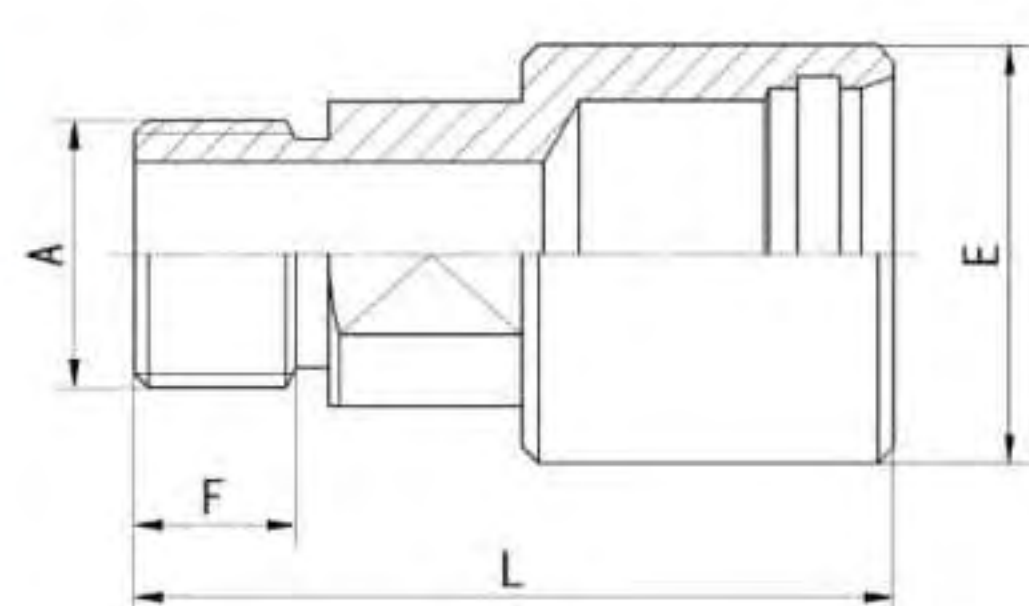

Art.TS 2N021

Size	F	L	E	Qty/Ctn
3/8"	10	47	26	330