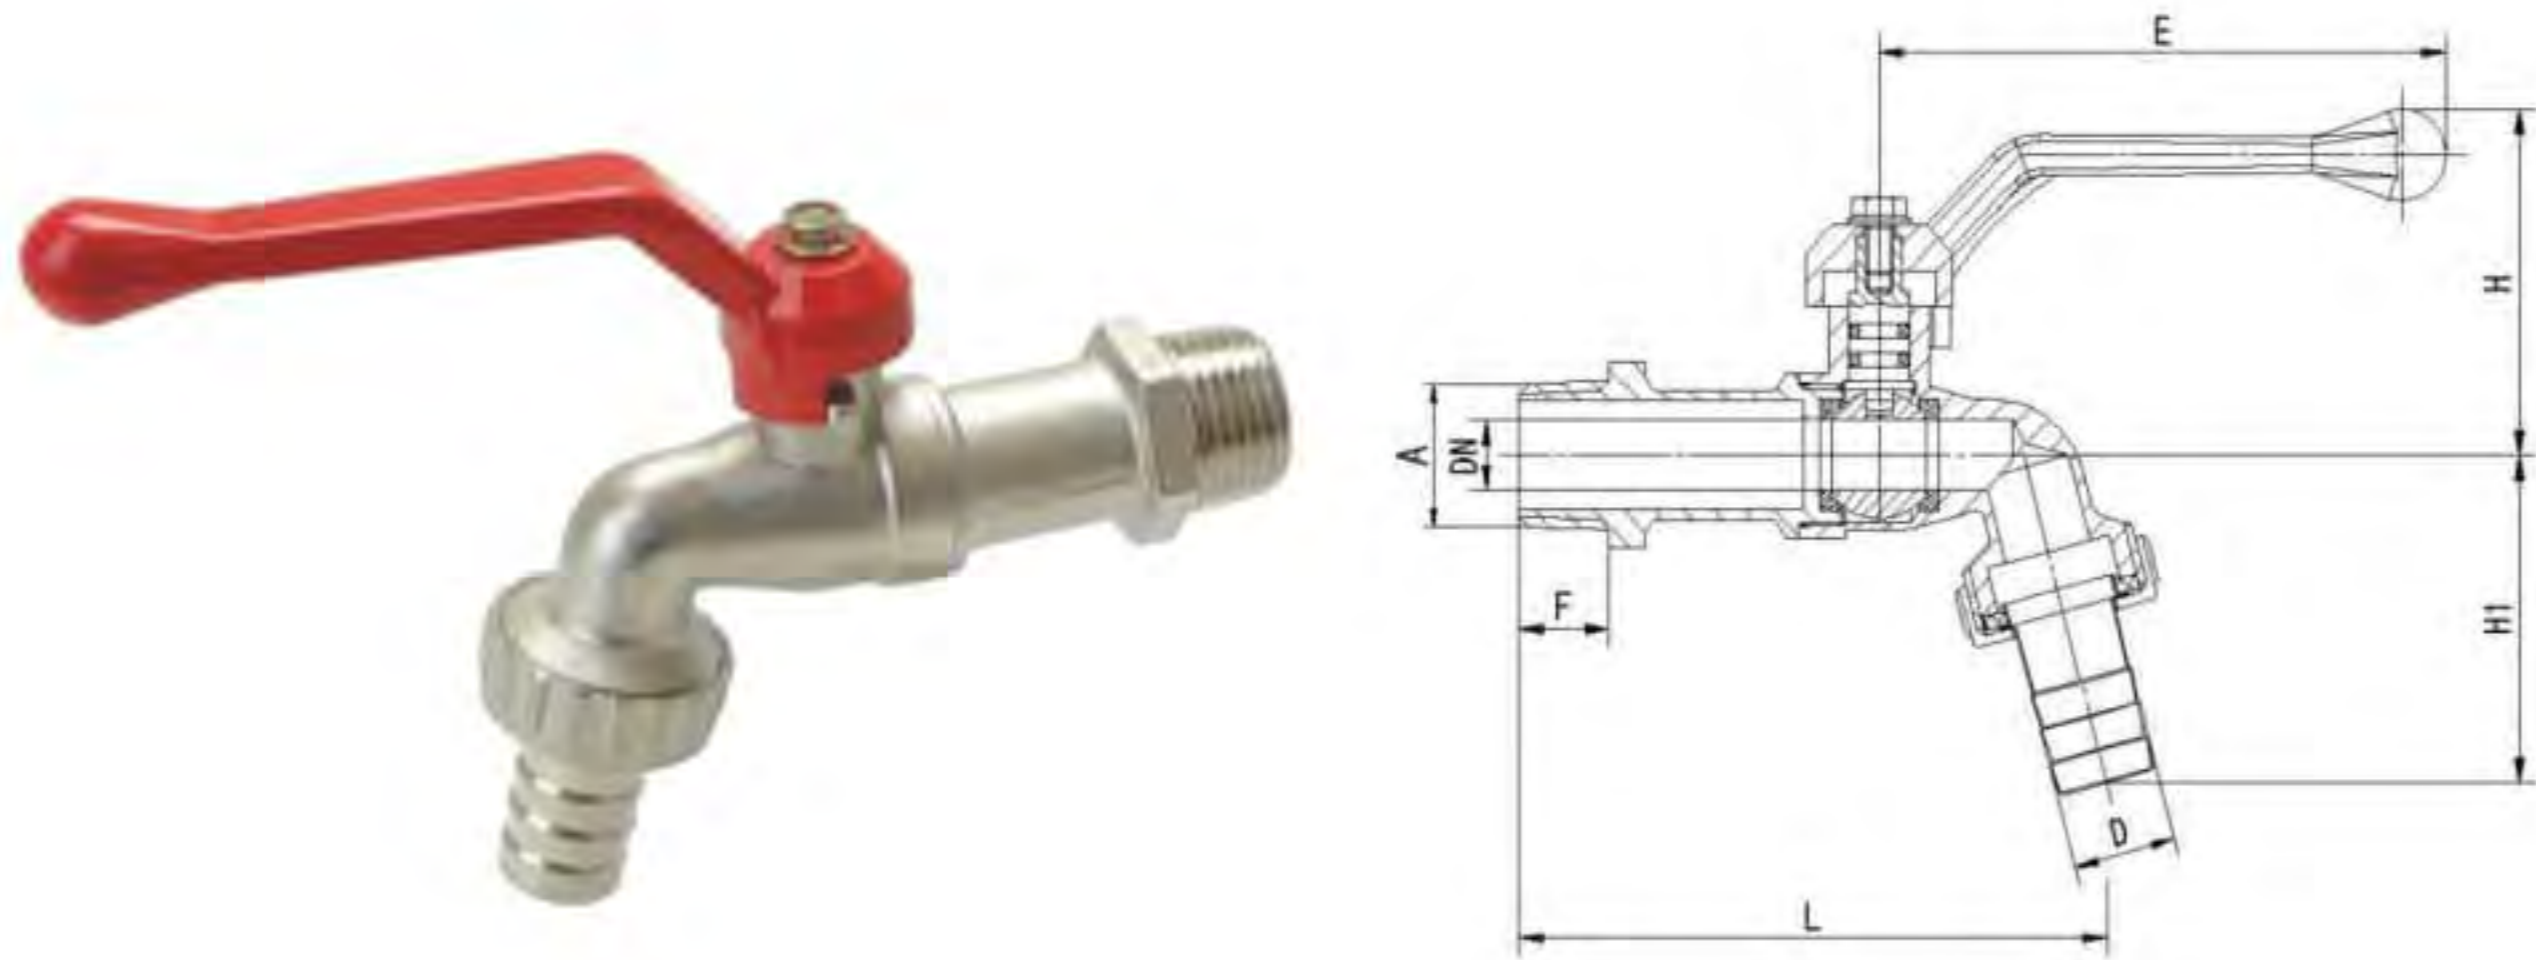

Art. TS 690

Brass Bibcock		Aluminium lever handle		
Size	Dn	Length	Height	Qty/Ctn
1/2"	10	88	50	120