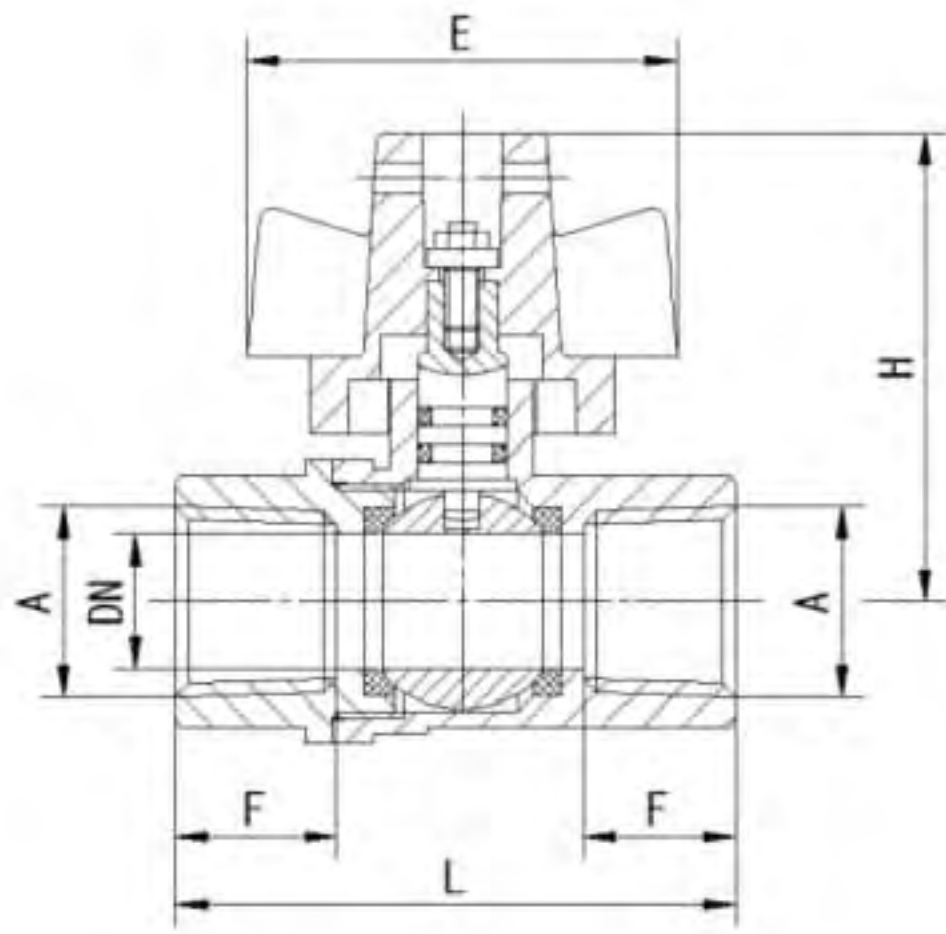

Art.TS 409

Brass ball valve F/F Full bore PN20 Aluminium security handle

Size	Dn	Length	Height	Qty/Ctn
1/2"		15	65	

52

120