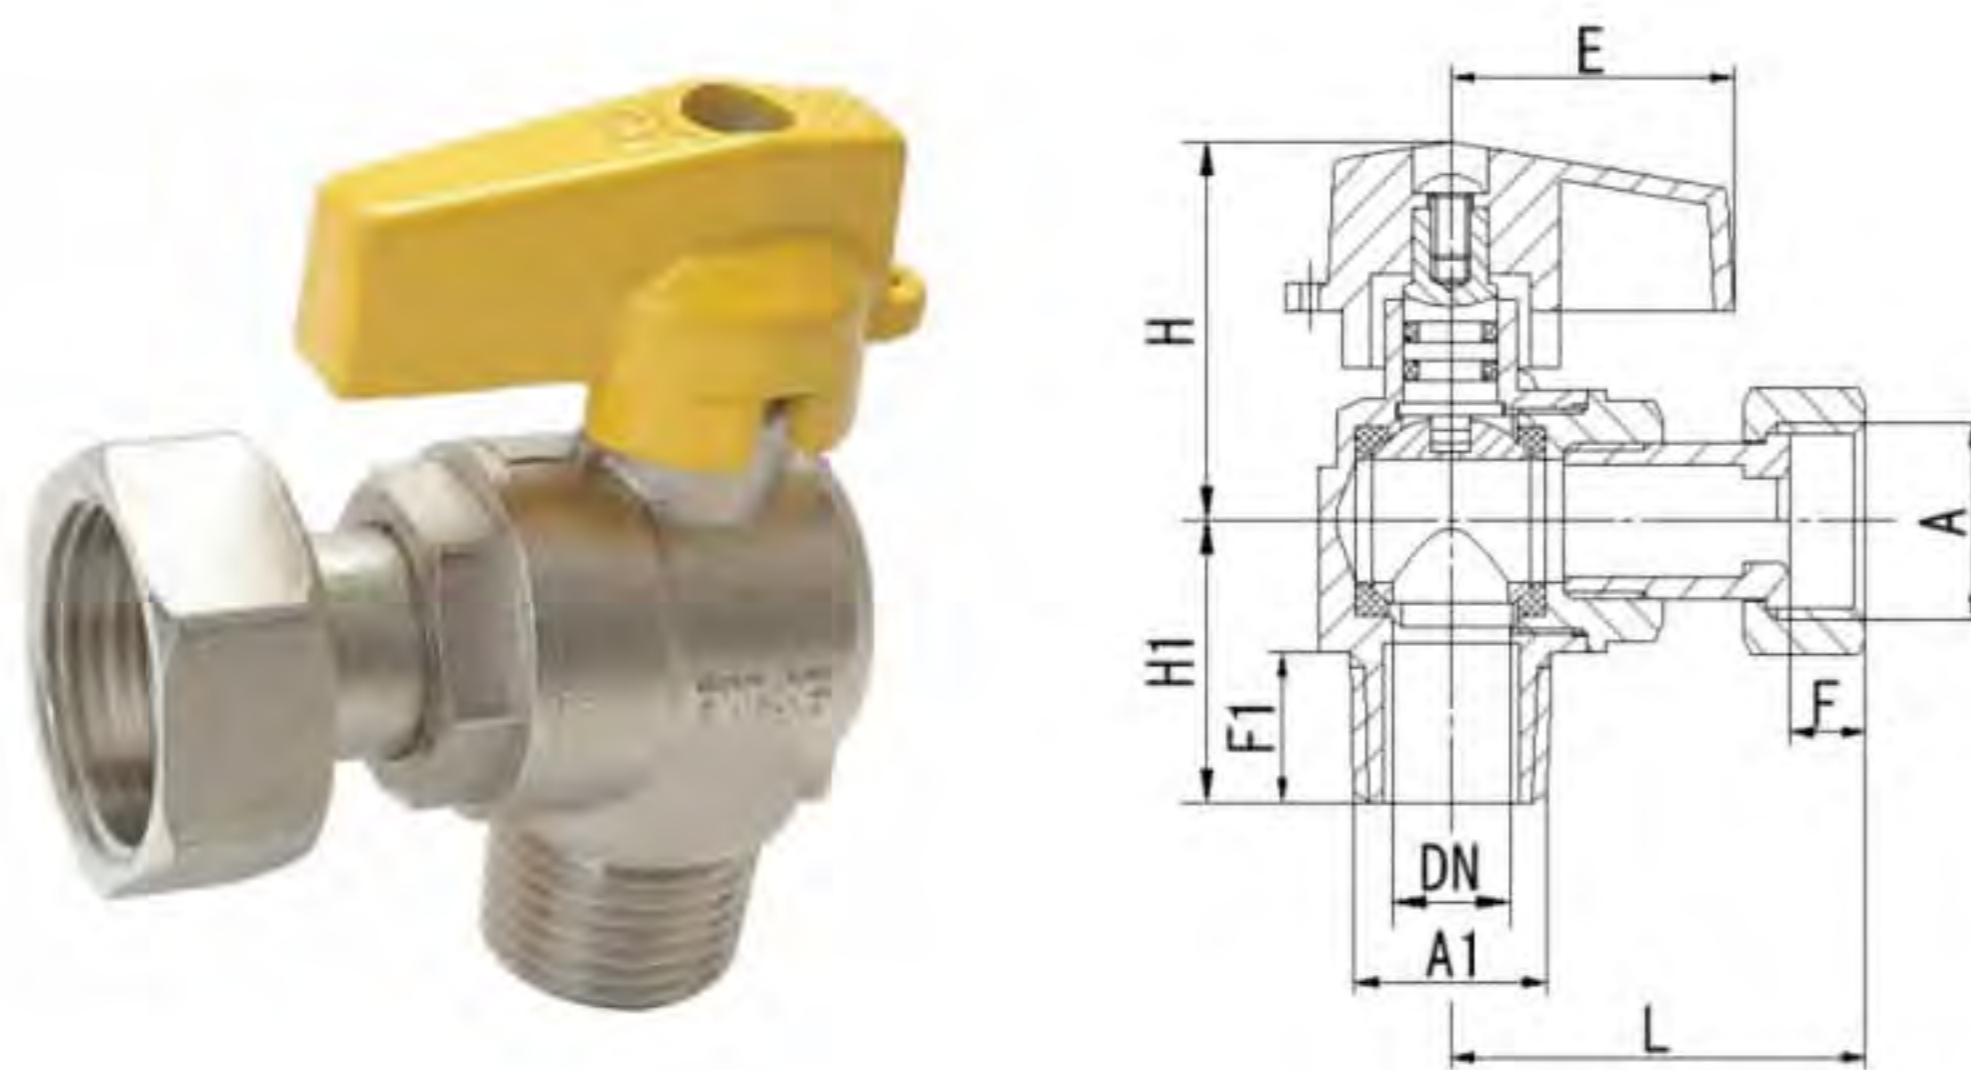

Art. TS 2256

Brass angle valve		Reduce bore			
Size	Dn	Length	Height	Qty/Ctn	
1/2"		12	32		

42

144

Art. TS 2257

Brass angle valve		Reduce bore			
Size	Dn	Length	Height	Qty/Ctn	
1/2"x1/2"	12	45	42	144	
1/2"x3/4"	12	45	42	144	