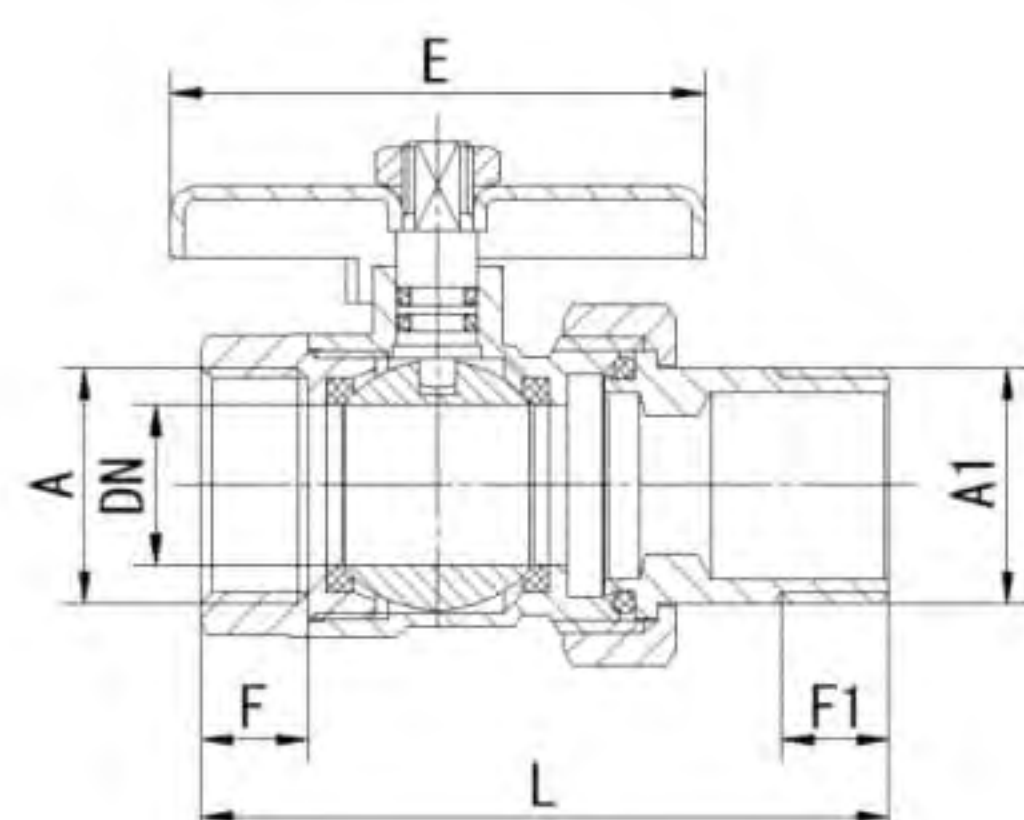

Art. TS 321

Brass ball valve F/M	Standard bore	PN25	Aluminium handle		
Size	Dn	Length	Height	Qty/Ctn	
1/2"	14	65	36	120	
3/4"	18	78	38	100	
1"	23.5	88	46	60