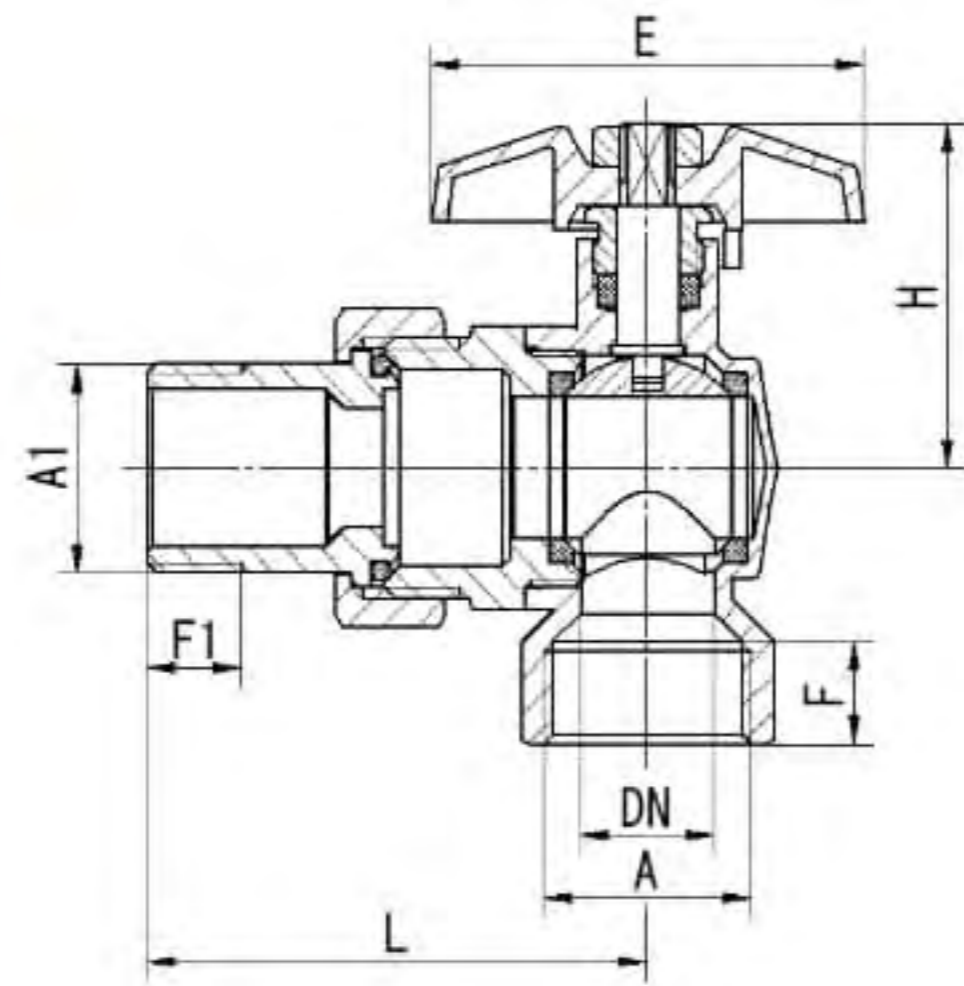

Art. TS 2366

Brass ball valve F/M Reduce bore PN30 Aluminium butterfly handle

Size	Dn	Length	Height	Qty/Ctn
1/2"	13	56	37	100
3/4"	17	63.5	44	80
1"	22	73	51	40