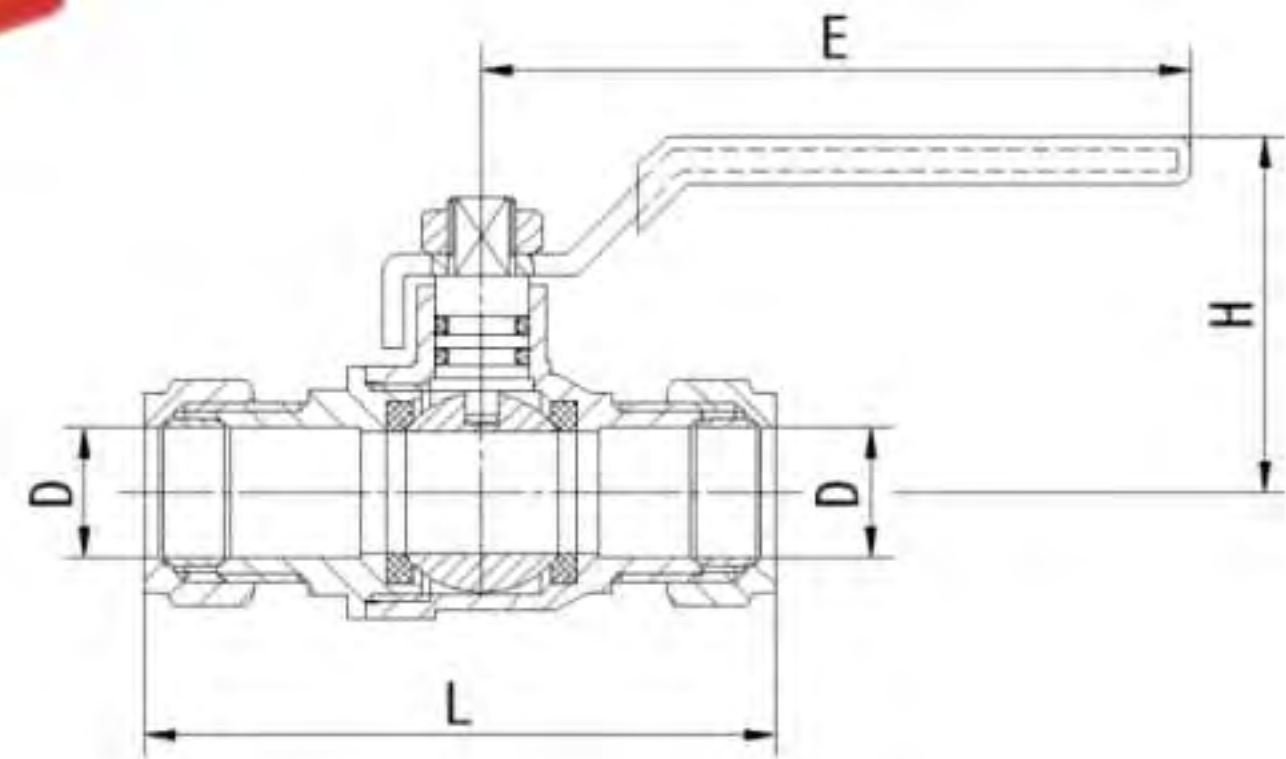

Art. TS B130

Brass ball valve	Full bore	PN25	Steel lever		
Size	Dn	Length	Height	Qty/Ctn	
15mm	15	70	42	120	
22mm	20	78	55	72	
28mm	25	88	66	48	
35mm	32	102	78	24	
42mm	40	116	82	20	
54mm	50	130	97	10