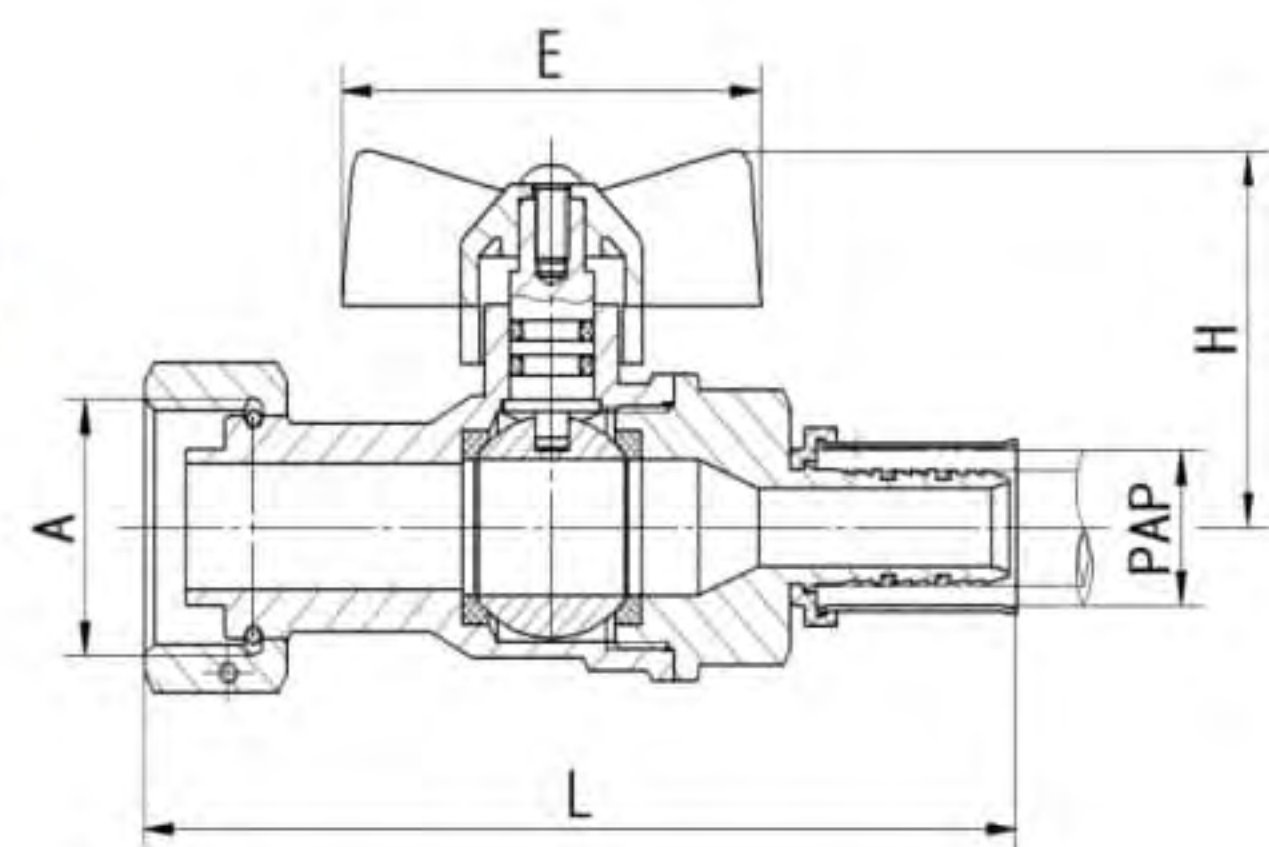

Art. TS 202

Brass ball valve F/F Full bore PN10 Aluminium butterfly handle					
Size	Dn	Length	Height	Qty/Ctn	
1/2"	15	58	40	120	
3/4"	20	66	45	72	
1"	25	80	58	48	

Art. TS 457

Brass ball valve F/M Full bore PN10 Aluminium butterfly handle					
Size	Dn	Length	Height	Qty/Ctn	
3/8"x1/4"	10	56	37	192	
1/2"x1/2"	15	70	40	120	