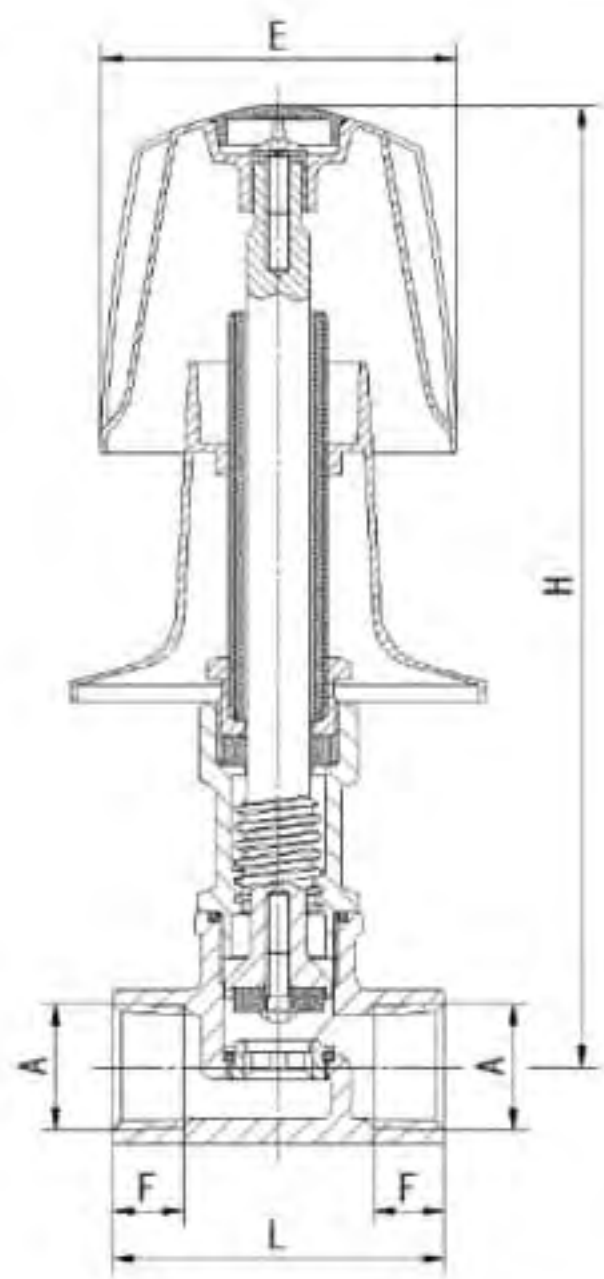

Art. TS 2403

Brass hidden valve		F/F		PN16	
Size	F	L	H	Qty/Ctn	
1/2"			12	52	

160

36