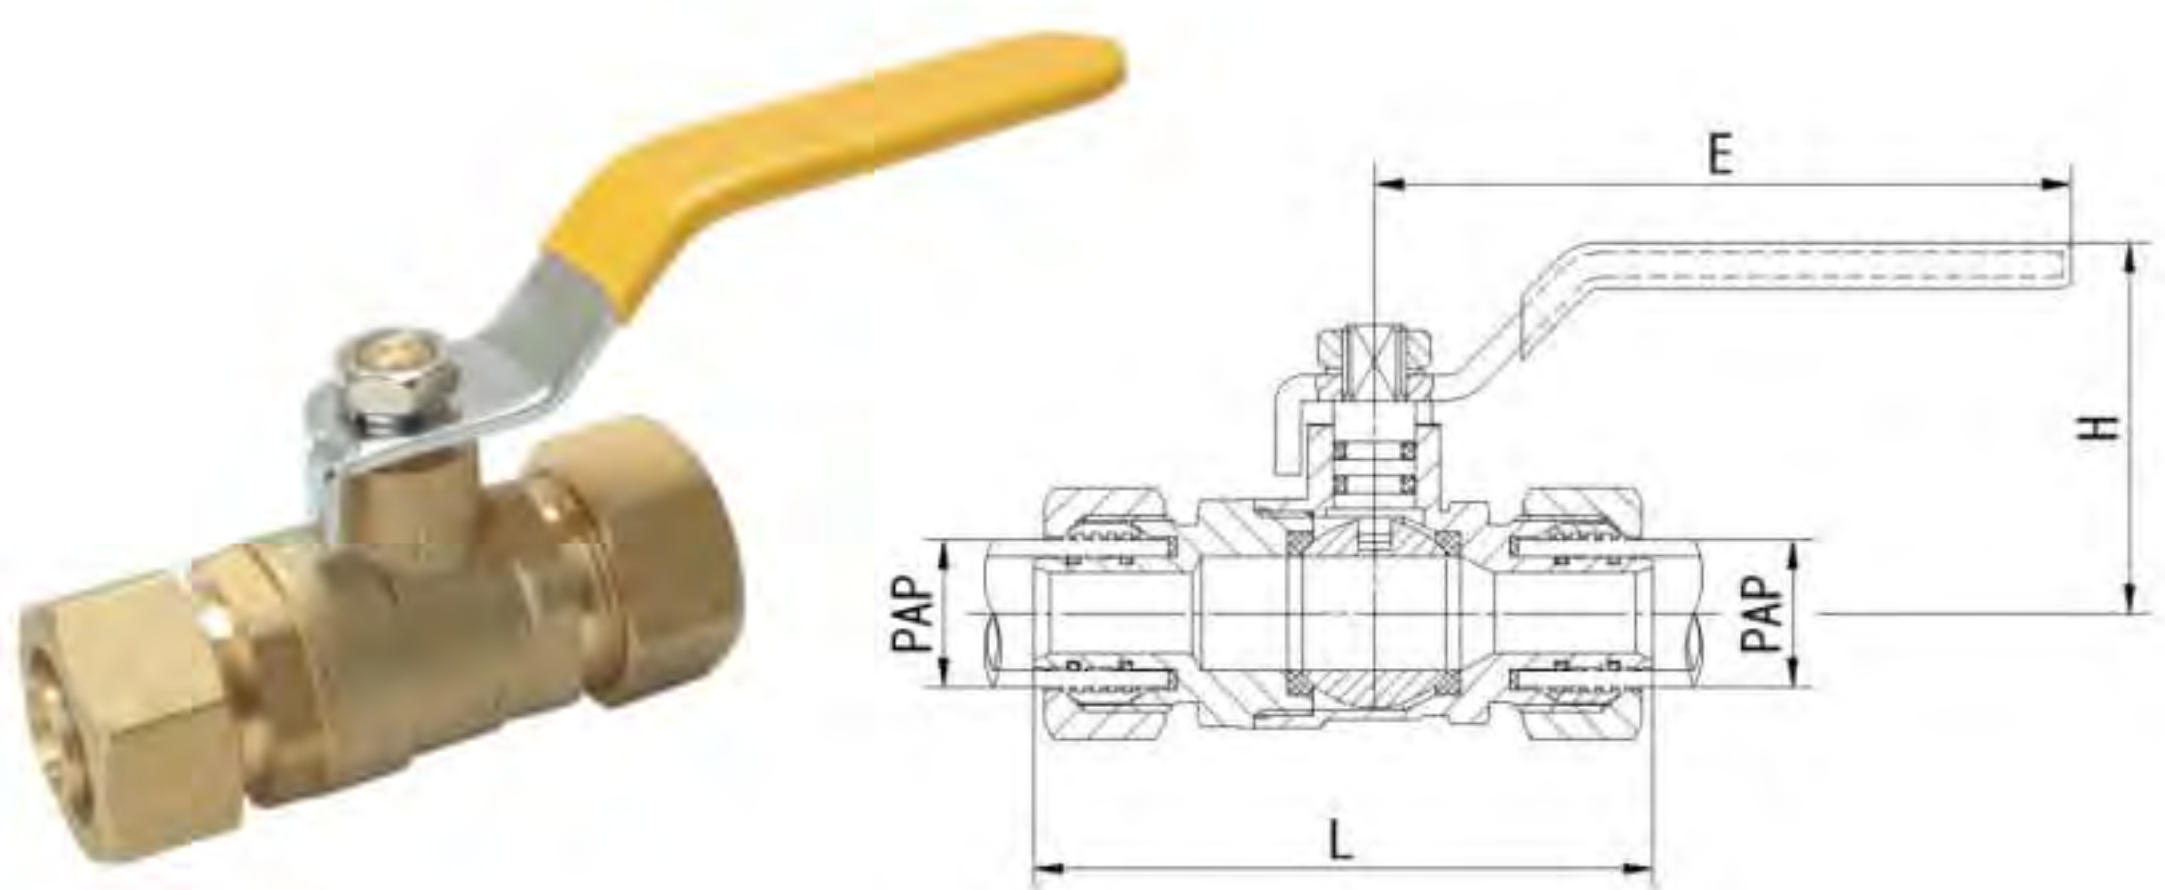

Art. TS 361M

Brass ball valve	Full bore	PN10	Steel lever	handle
Size	Dn	Length	Height	Qty/Ctn
PEALPE1418x1418	15	76	45	96