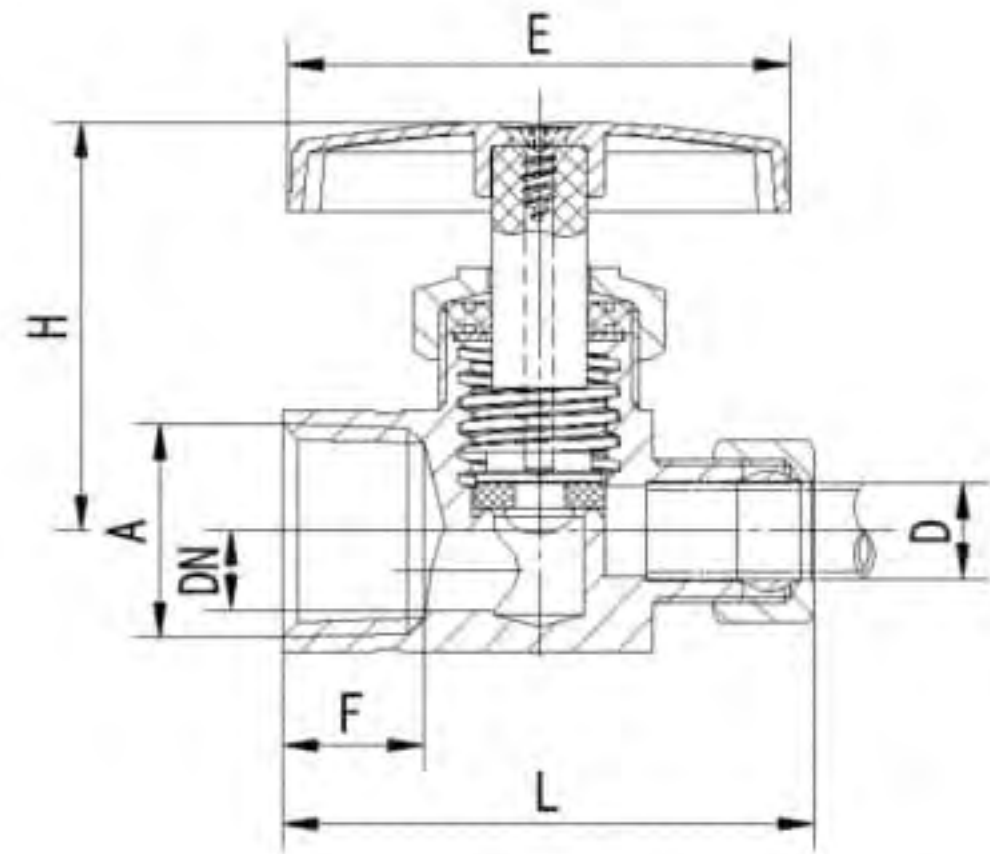

52

100

Art. TS 2251/S

Angle valve		Reduce bore		Plastic handle	
Size		Dn	Length	Height	Qty/Ctn
1/2" x 1/2"			8	82	

87

100

Art. TS 2578

Brass angle valve		Reduce bore			
Size	D _n	Length	Height	Qty/Ctn	
1/2"			8	53	