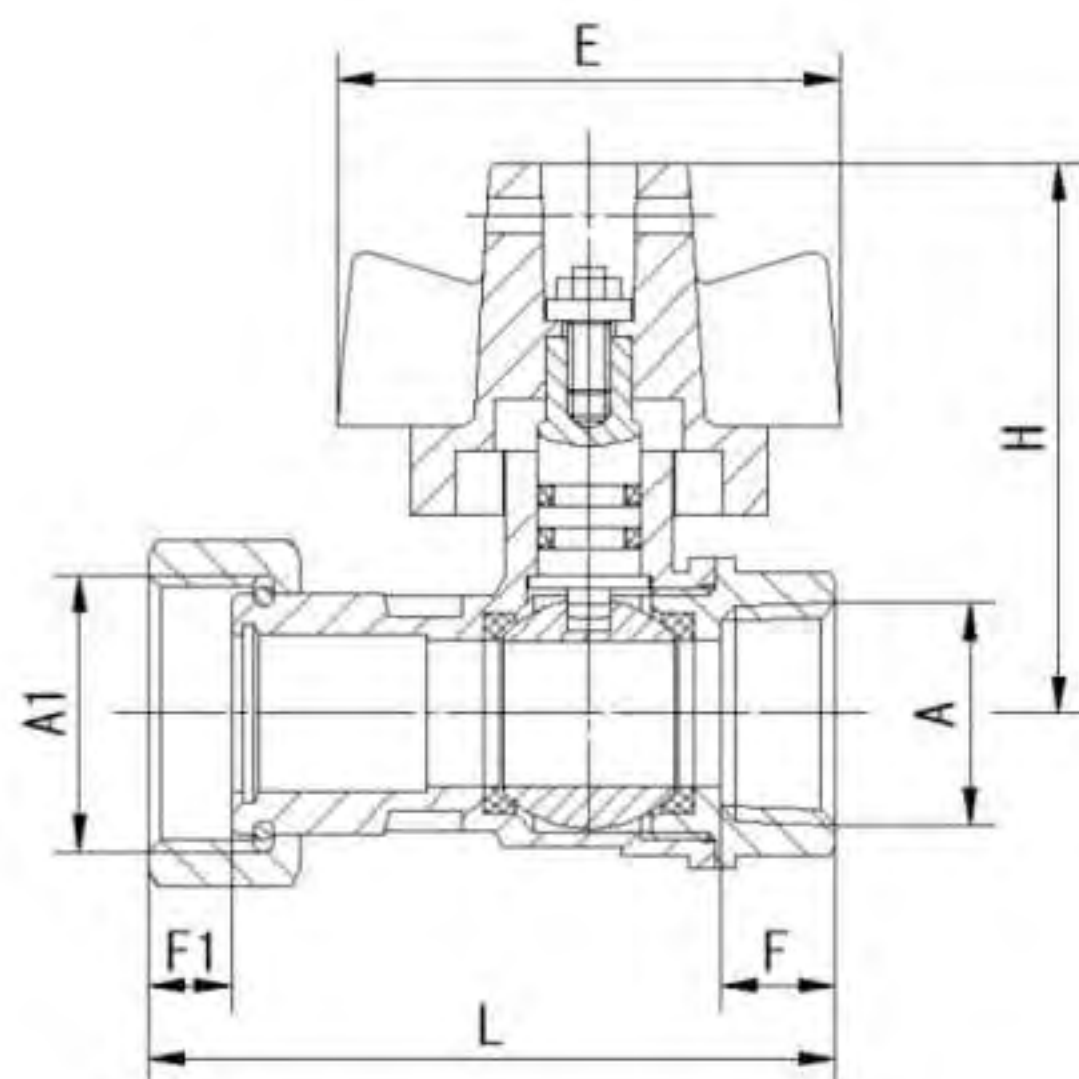

Art. TS 929

Brass ball valve	Standard bore	PN20	Aluminium security handle	
Size	Dn	Length	Height	Qty/Ctn
1/2"x3/4"	15	65	53	120
1/2"x7/8"	15	65	53	120
3/4"x1"	20	78	55	80
1"x1-1/4"	25	85	68	50