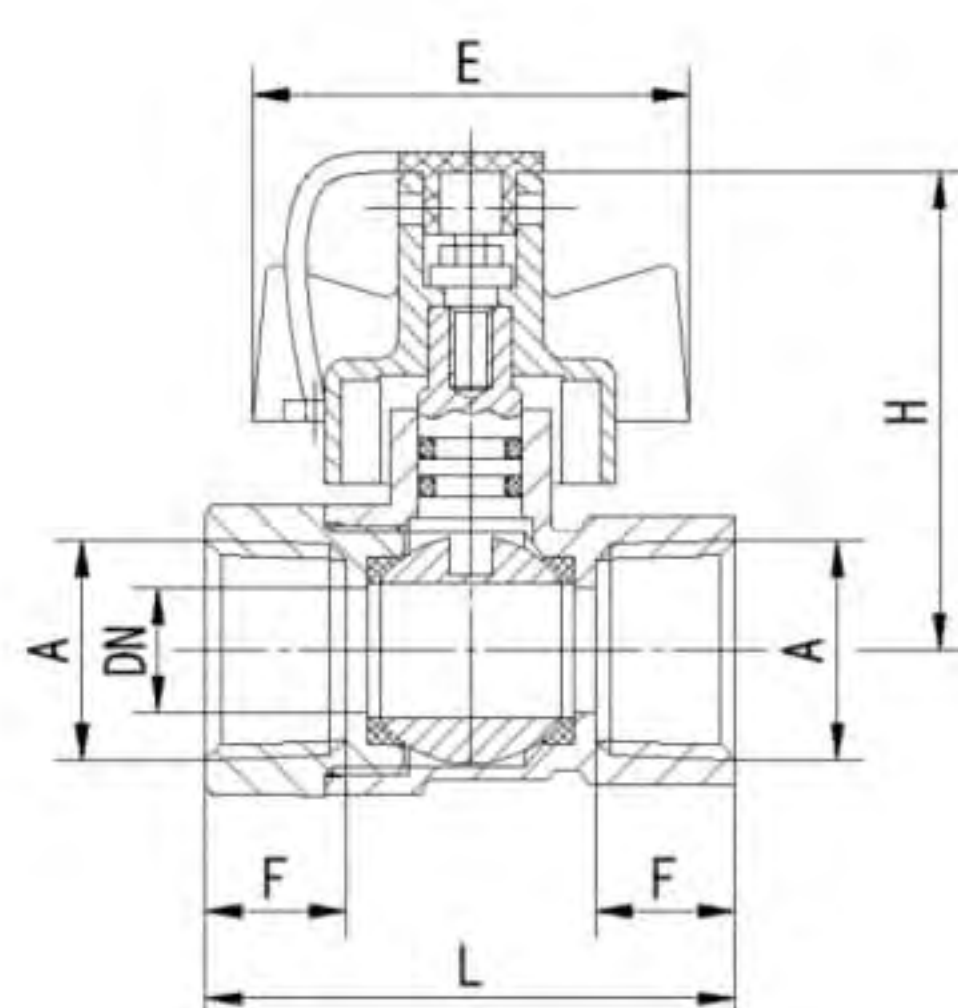

Art.TS 409

Brass ball valve F/F Full bore PN20 Aluminium security handle

Size	Dn	Length	Height	Qty/Ctn
1/2"		15	65	

52

120

Art.TS 459

Brass ball valve F/M Full bore PN20 Aluminium security handle

Size	Dn	Length	Height	Qty/Ctn
1/2"		15	70	

52

120

Art.TS 609

Brass ball valve F/F Standard bore PN20 Aluminium security handle

Size	Dn	Length	Height	Qty/Ctn
1/2"	13.5	48	50	144
3/4"	17.5	57	50	120

Art.TS 659

Brass ball valve F/M Full bore PN20 Aluminium security handle

Size	Dn	Length	Height	Qty/Ctn
3/4"		20	64.5	

49

120

Art.TS 709

Brass ball valve F/F Full bore PN 20 Aluminium security handle

Size	Dn	Length	Height	Qty/Ctn
1/2"	15	51	48	

120