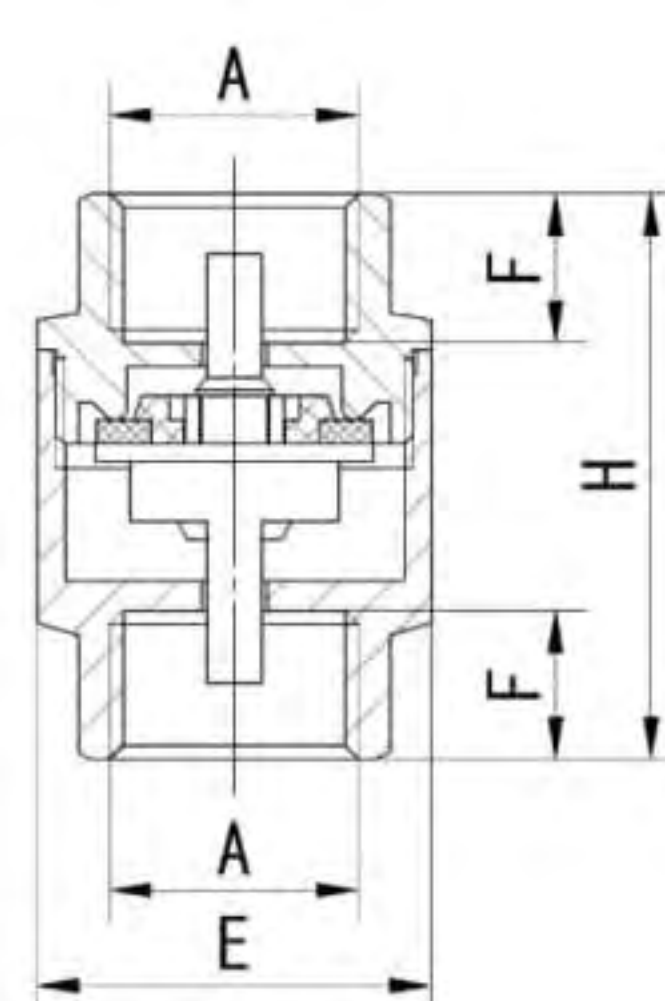

Art. TS 910

Brass spring check valve		F/F		PN16	
Size	F	E	H	Qty/Ctn	
1/2"	12.5	34	48	200	
3/4"	13.5	41	53	120	
1"	13.5	46	57	72