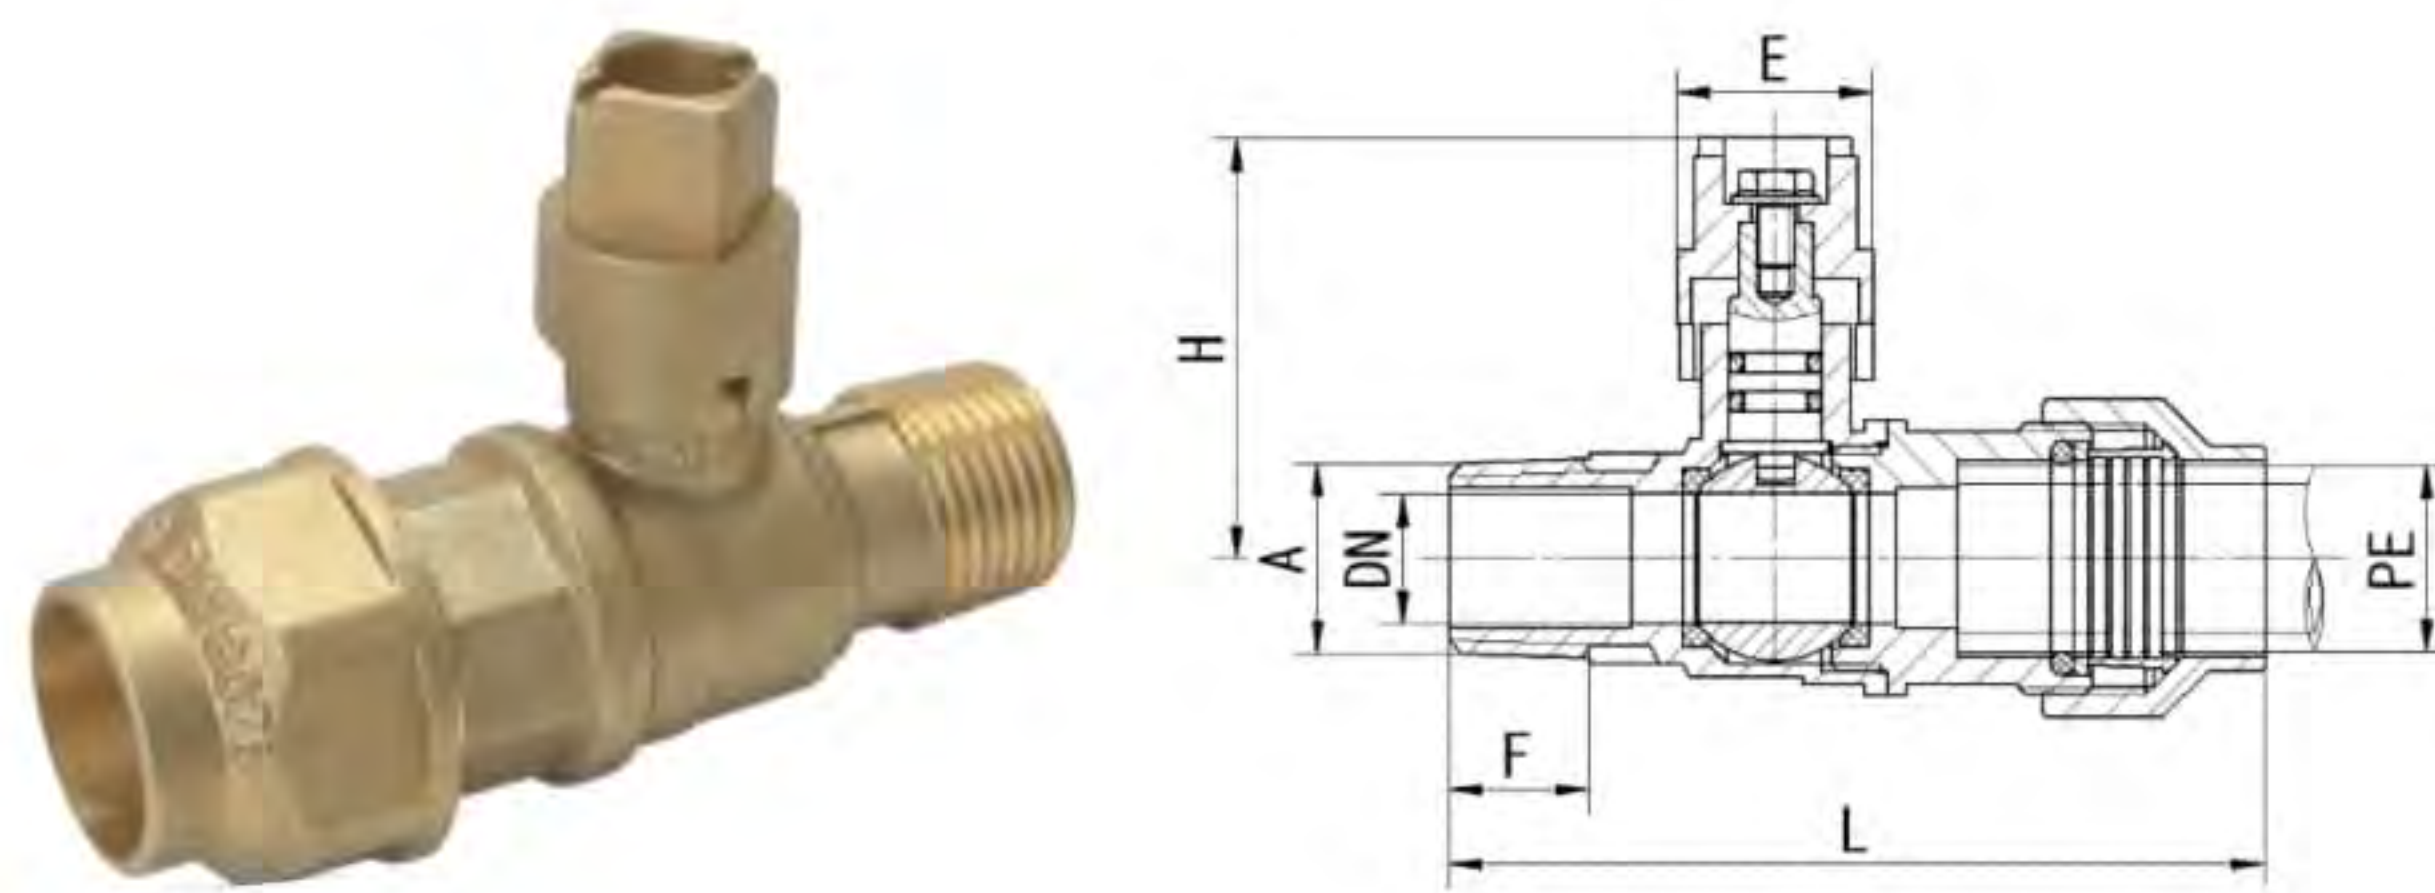

120

Art. TS 918

Brass ball valve	Standard bore	PN20	Brass handle	
Size	Dn	Length	Height	Qty/Ctn
PE16x1/2"		13.5	86	

45

120

Art. TS 918

Brass ball valve	Standard bore	PN20	Brass handle	
Size	Dn	Length	Height	Qty/Ctn
PE20x1/2"		13.5	88	