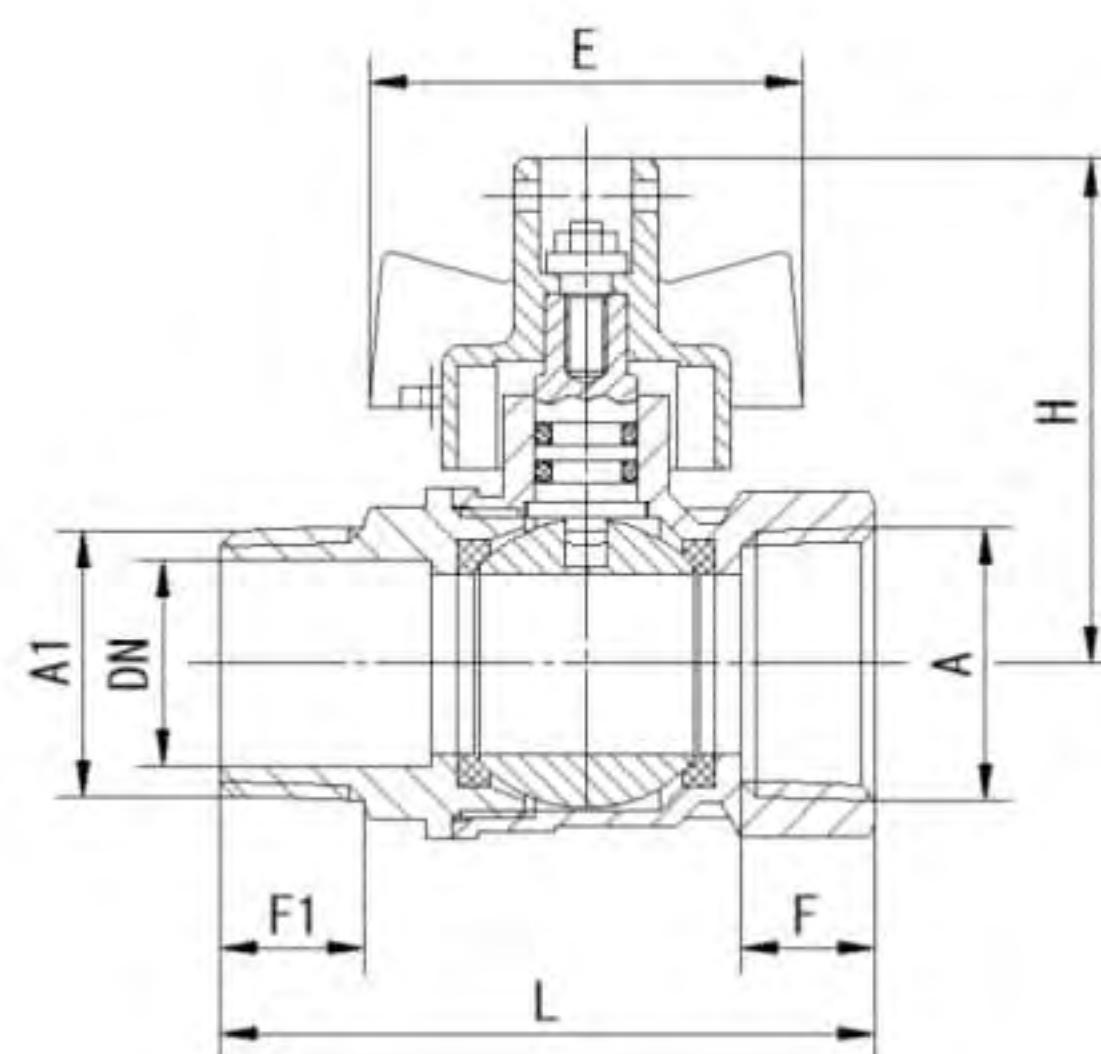

Art.TS 709

Brass ball valve F/F Full bore PN 20 Aluminium security handle

Size	Dn	Length	Height	Qty/Ctn
1/2"	15	51	48	

120