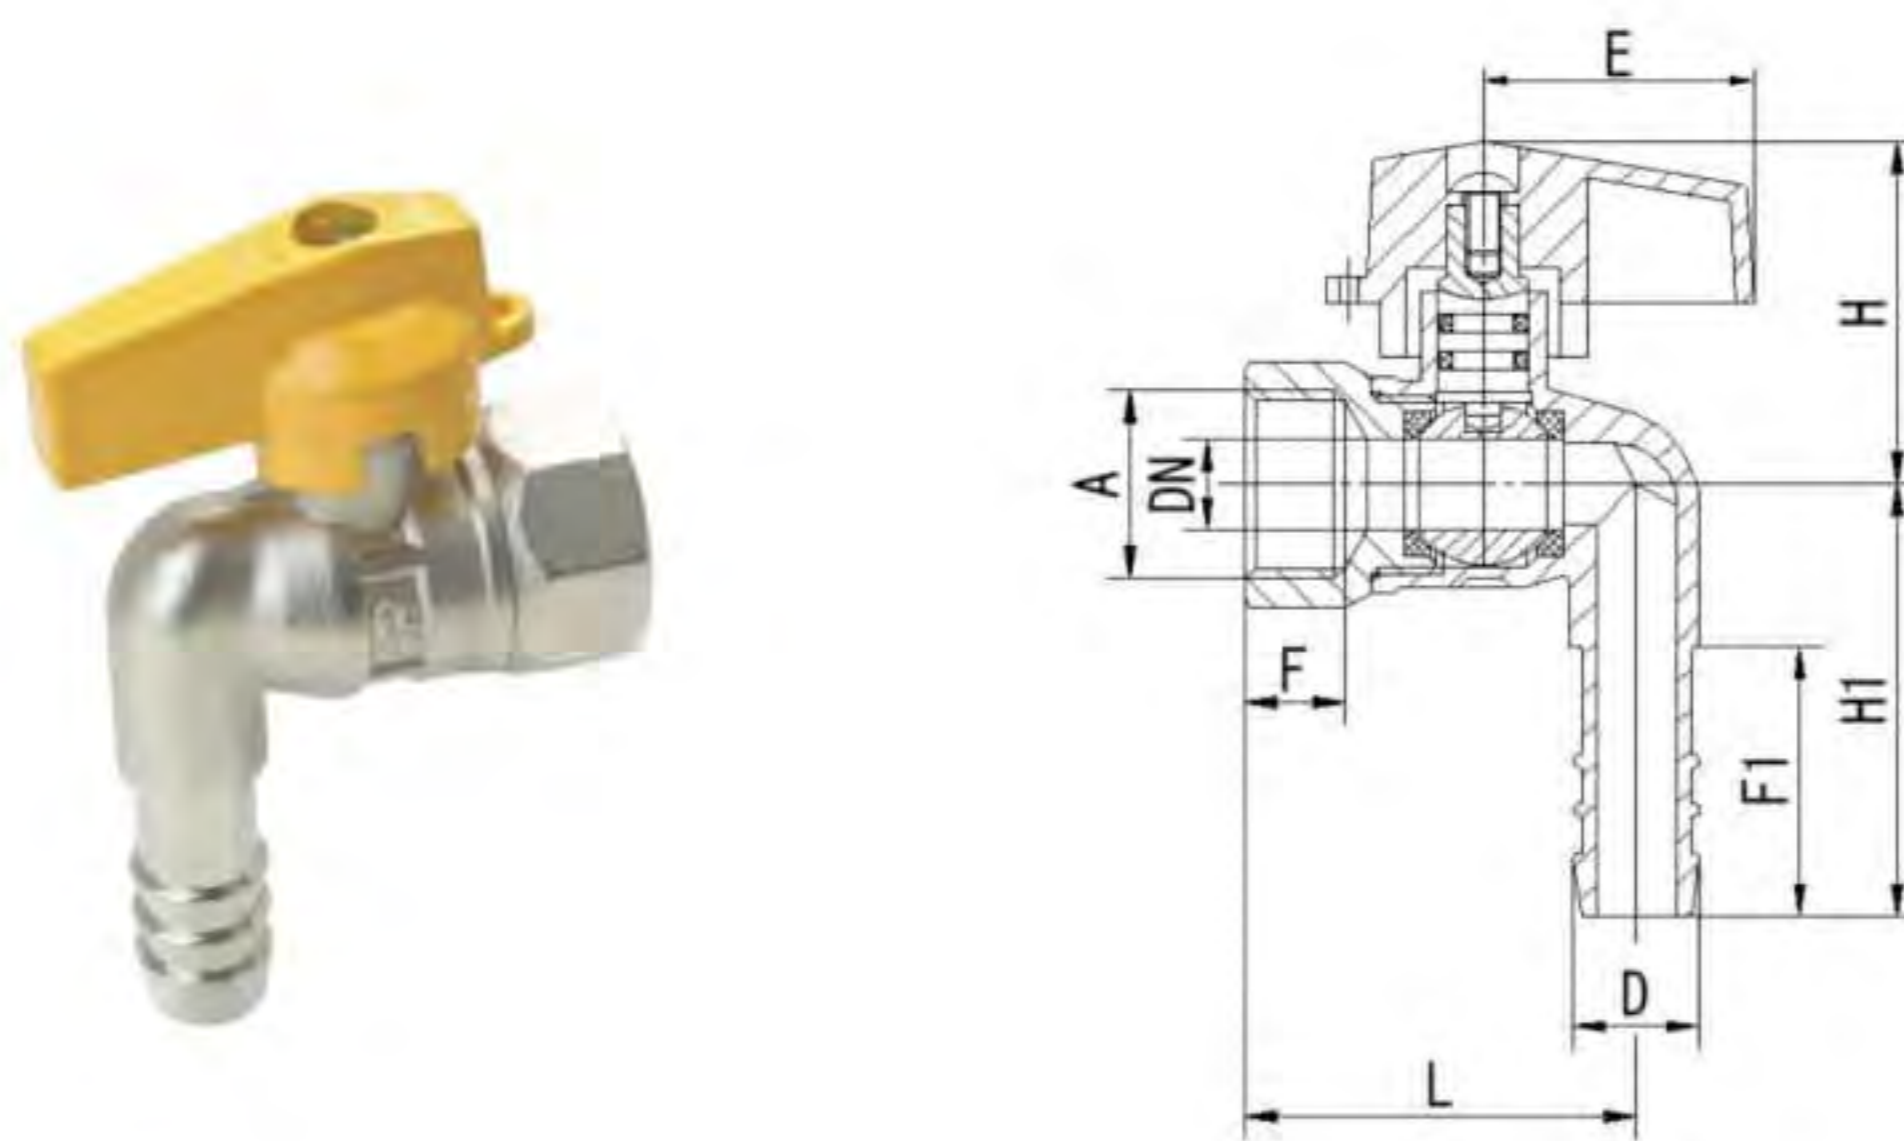

Brass Bibcock		Aluminium lever handle		
Size	Dn	Length	Height	Qty/Ctn
1/2"	10	88	50	120

Art. TS 2500

Brass Bibcock		Aluminium handle		
Size	Dn	Length	Height	Qty/Ctn
1/2"	10	55	48	192

Art. TS 2510

Brass Bibcock		Aluminium handle		
Size	Dn	Length	Height	Qty/Ctn
1/2"	10	45	48	192