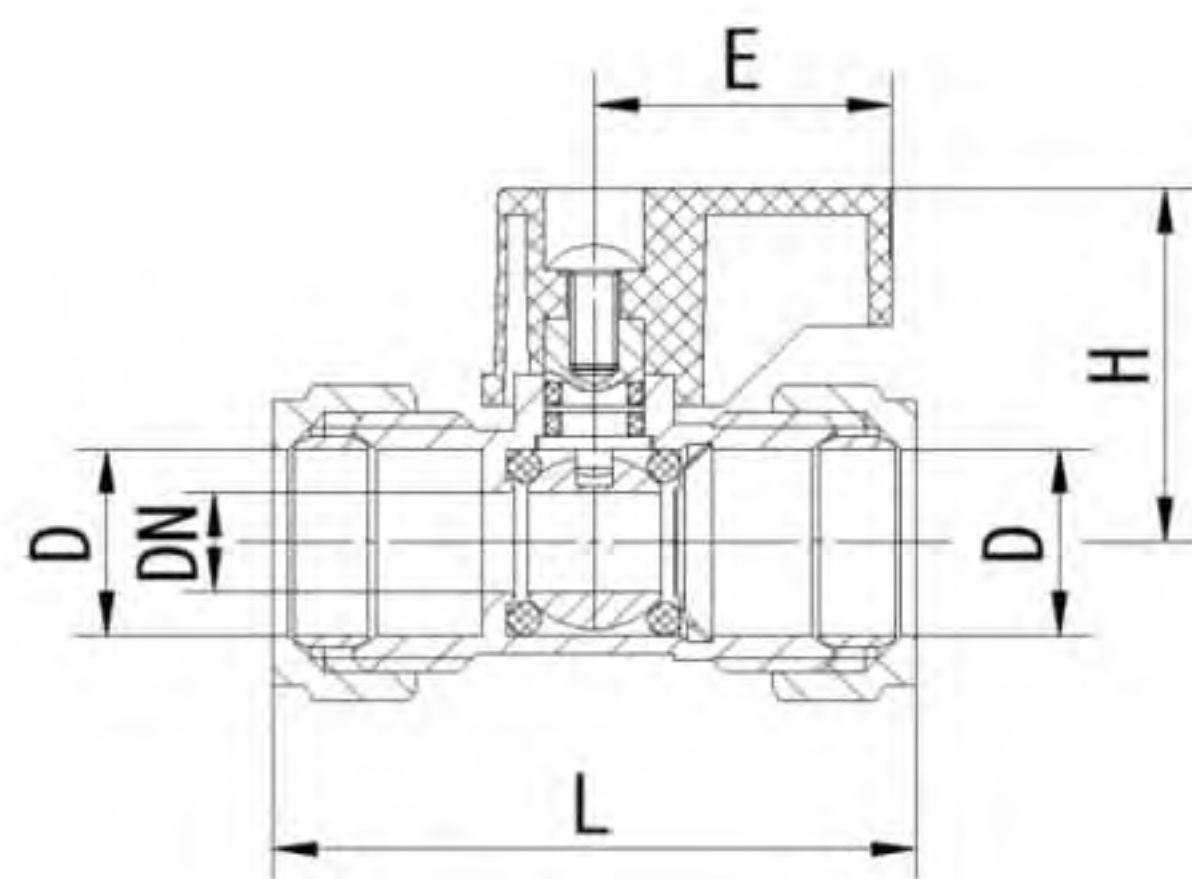

Art. TS B480

Brass ball valve	Reduce bore	PN16	Plastic handle		
Size	Dn	Length	Height	Qty/Ctn	
15mm		8	56		30

336