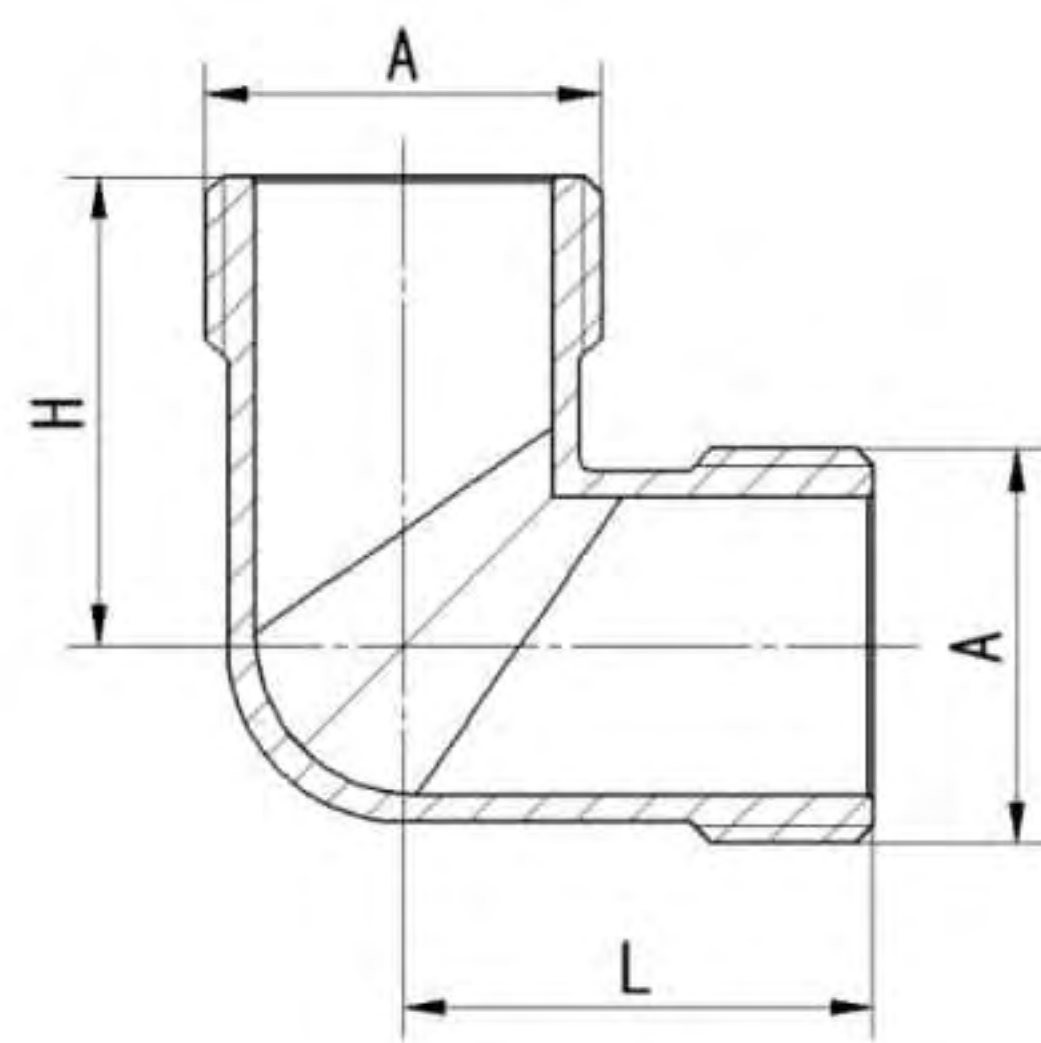

Art.TS 2603

Size	L	H	Qty/Ctn
3/8"	45	30	144
1/2"	49	32	144
3/4"	31.5	31.5	144
1"	40	40	144