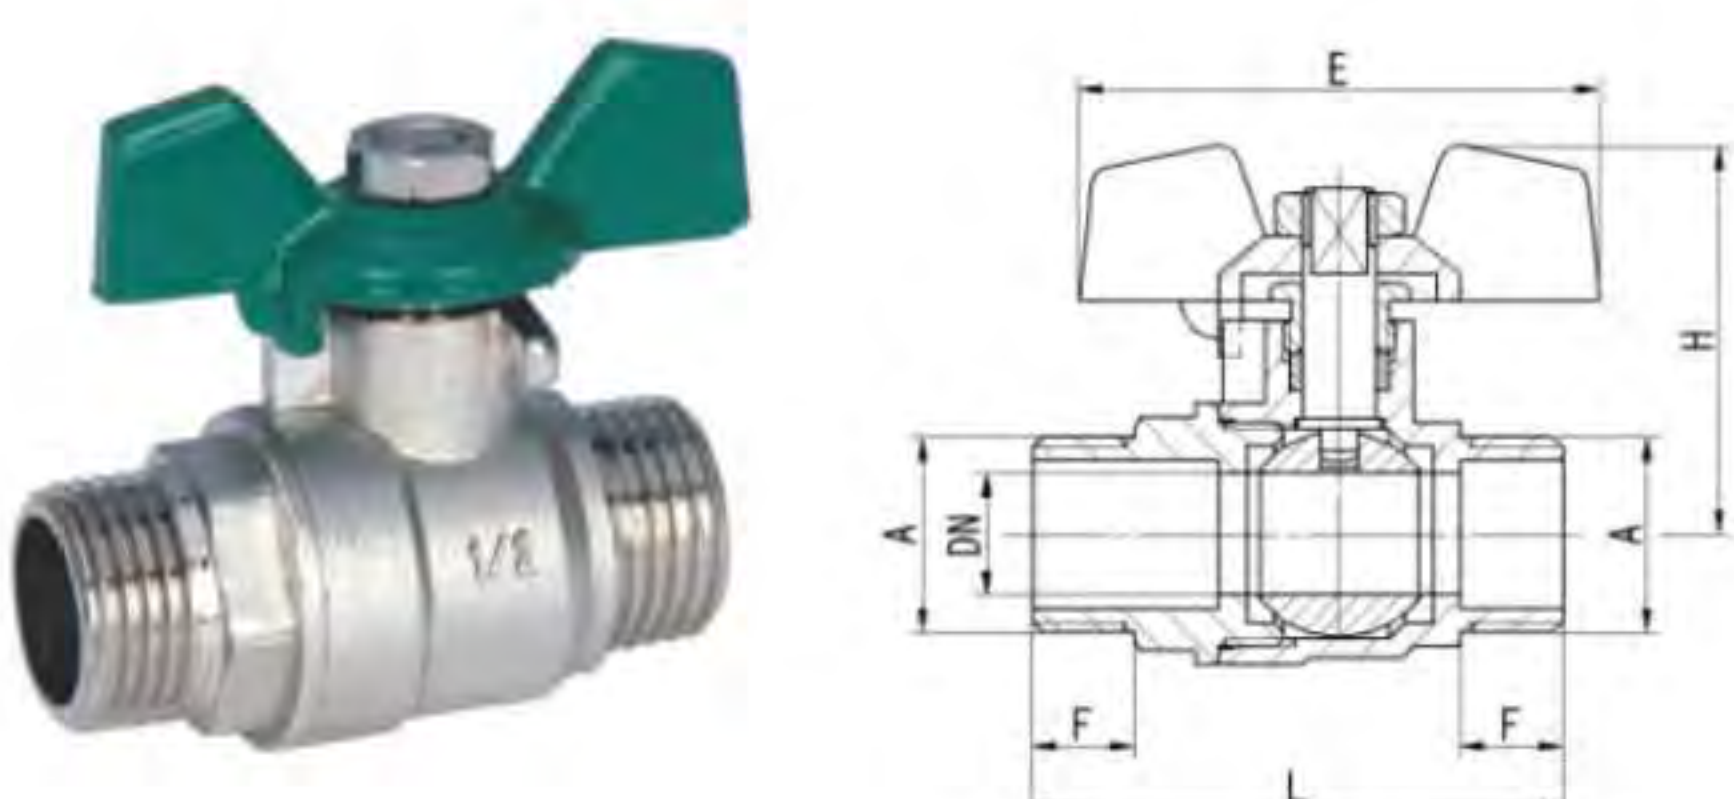

Art. TS 3530

Brass ball valve M/M	Full bore PN25	Aluminium butterfly handle		
Size	Dn	Length	Height	Qty/Ctn
1/2"	15	60	45	120
3/4"	20	68	55	96
1"	25	78	65	72