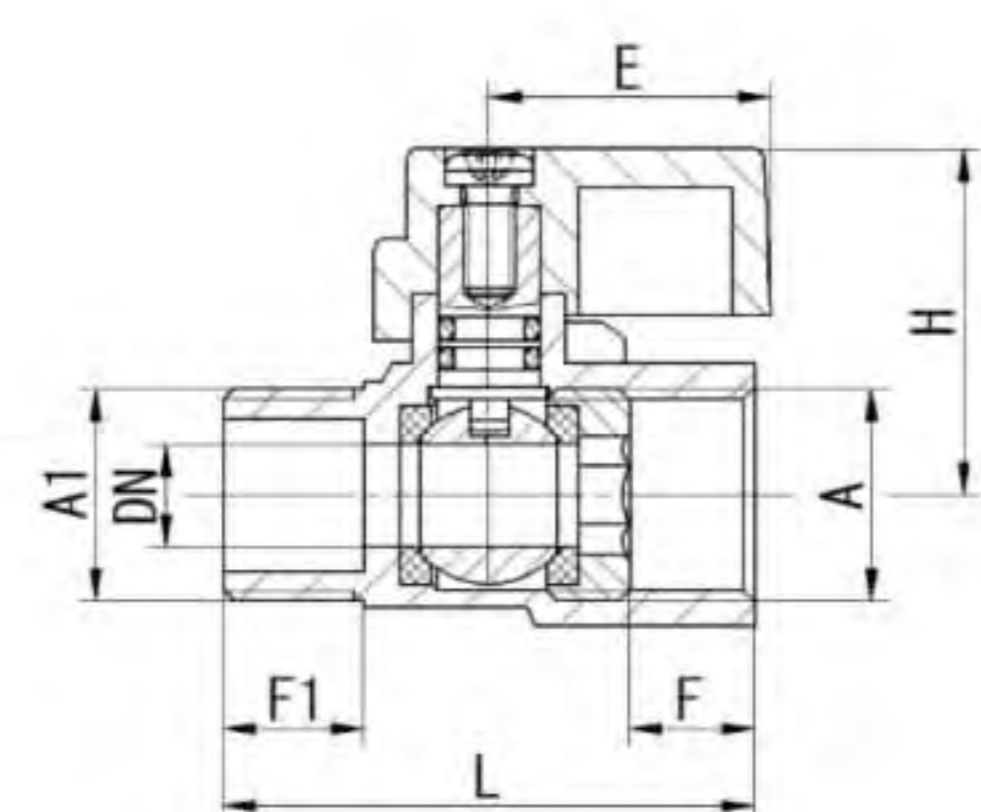

Art. TS 3601

Brass mini valve F/M Reduce bore PN16 Aluminium handle

Size	Dn	Length	Height	Qty/Ctn
1/4"	8	40	26	240
3/8"	8	40	26	240
1/2"	10	45	29	180