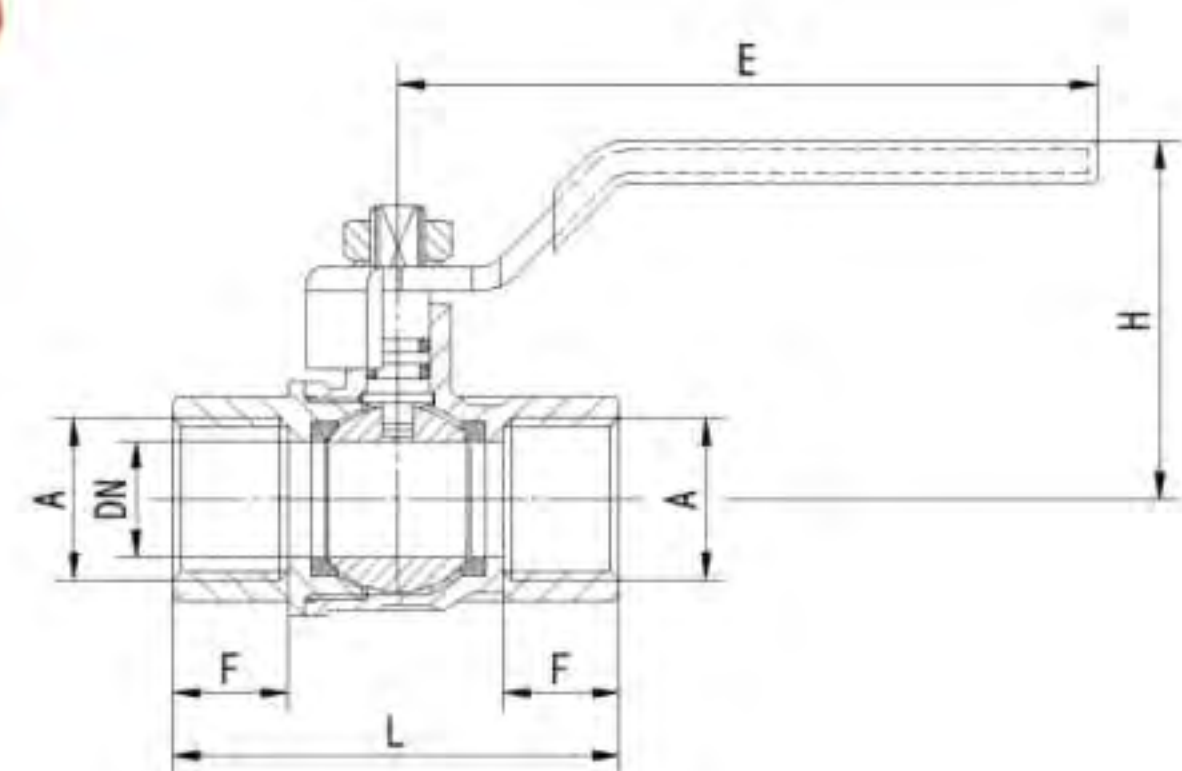

Art. TS 2415

Brass ball valve F/F	Full bore	PN30	Steel lever handle	
Size	Dn	Length	Height	Qty/Ctn
1/4"	8	46	38	192
3/8"	10	46	42	192
1/2"	15	58	50	120
3/4"	20	64	54	96
1"	25	70	61	60
1-1/4"	32	82	74	40
1-1/2"	40	94	80	24
2"	50	109	89	16
2-1/2"	64	131	126	8
3"	73	153	133	6
4"	90	170	143	4