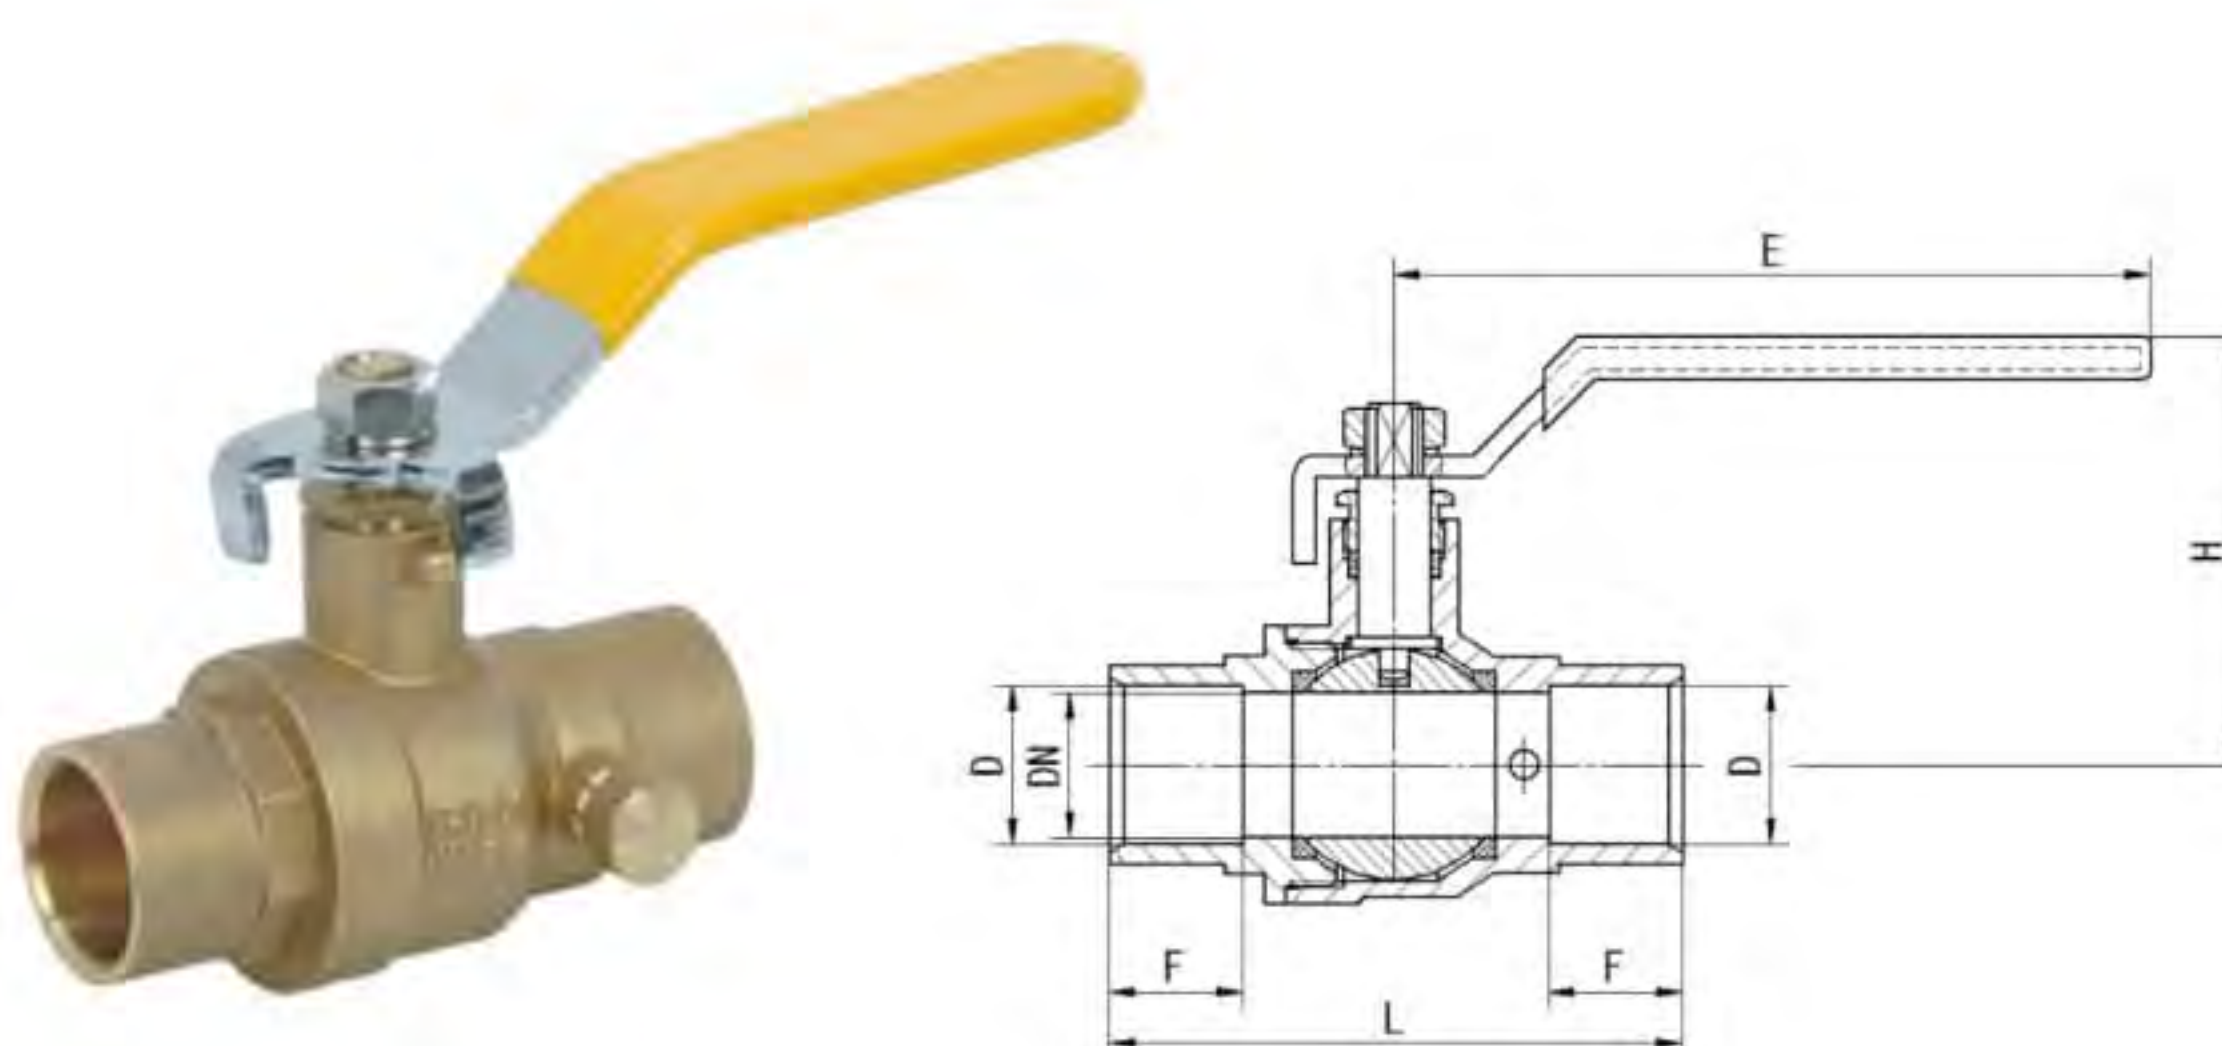

Art. TS 31200D

Brass ball valve with drain C/C	Full bore PN40		Steel lever handle	
Size	Dn	Length	Height	Qty/Ctn
1/2"	15	70	55	75
3/4"	20	80	60	50
1"	25	90	68	42