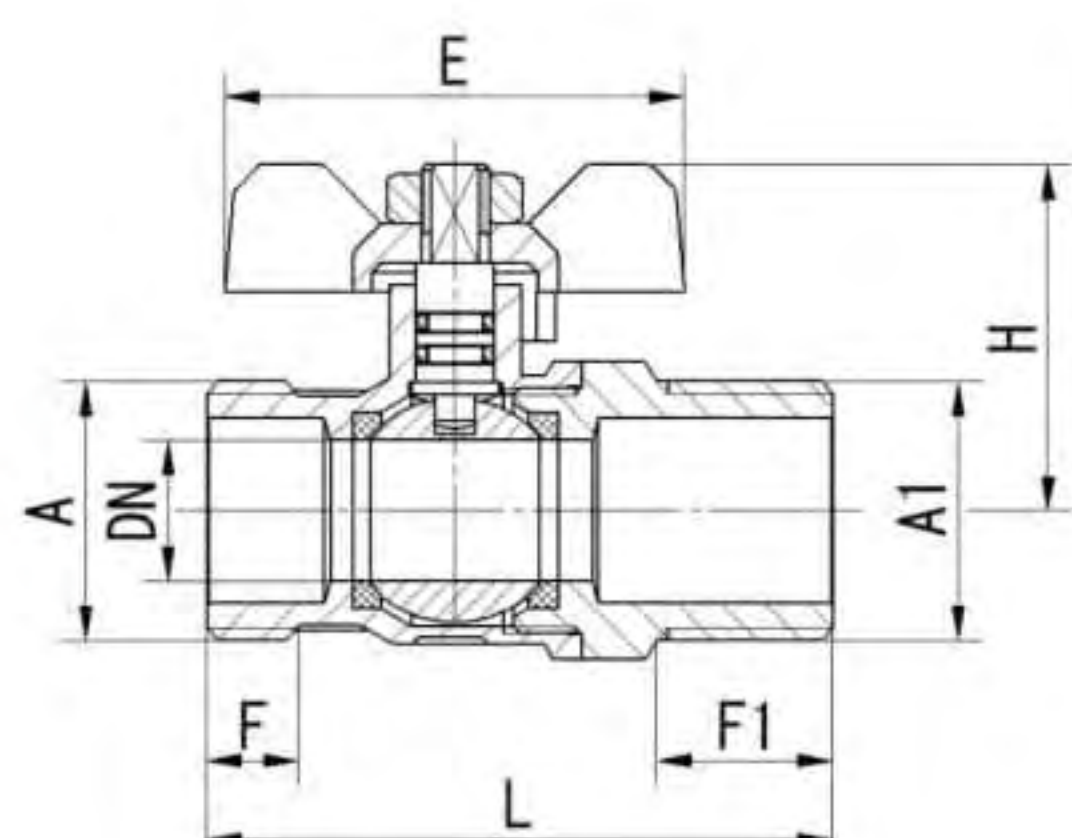

Art.TS 2430

Brass ball valve M/M Full bore PN30 Aluminium butterfly hand

Size	Dn	Length	Height	Qty/Ctn
3/4"	15	64	36	120