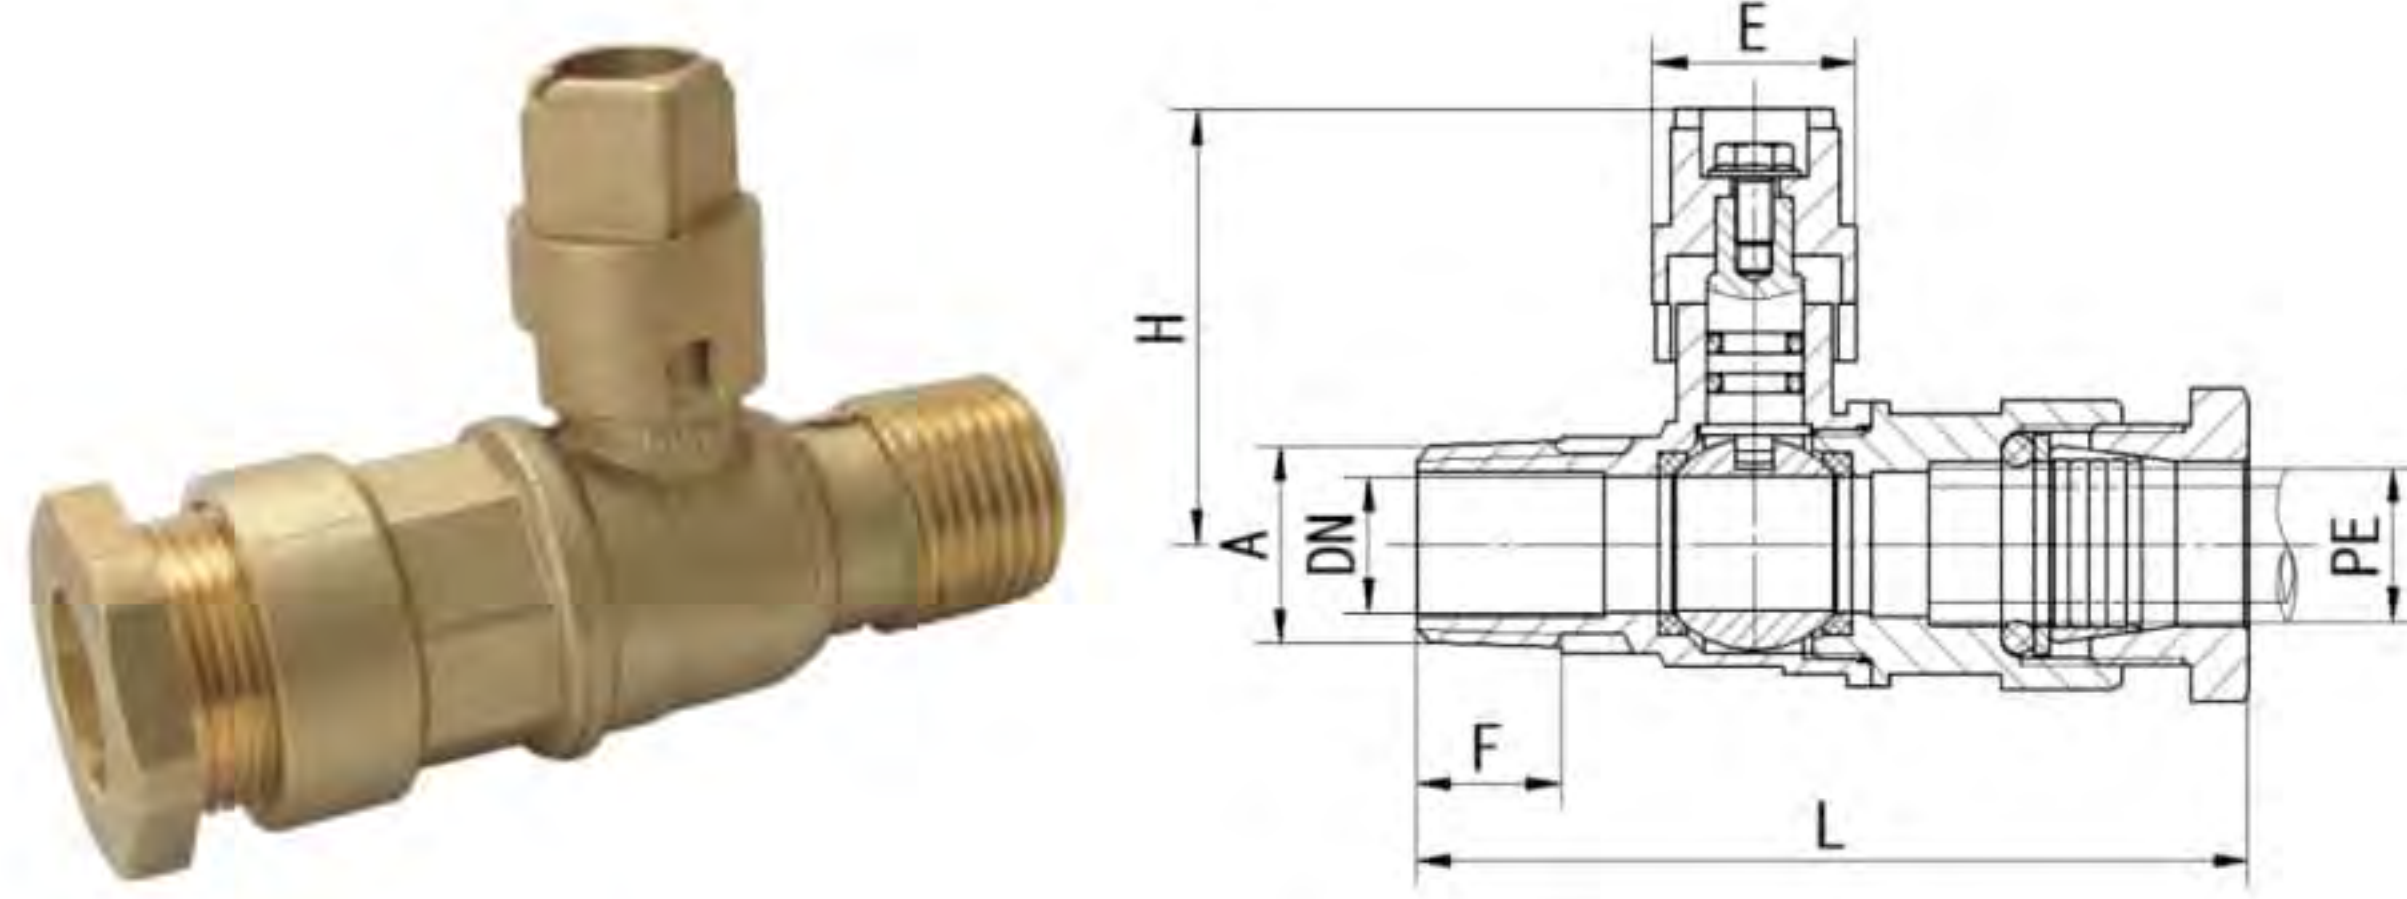

Art. TS 918

Brass ball valve	Standard bore	PN20	Brass handle	
Size	Dn	Length	Height	Qty/Ctn
PE16x1/2"		13.5	86	

45

120