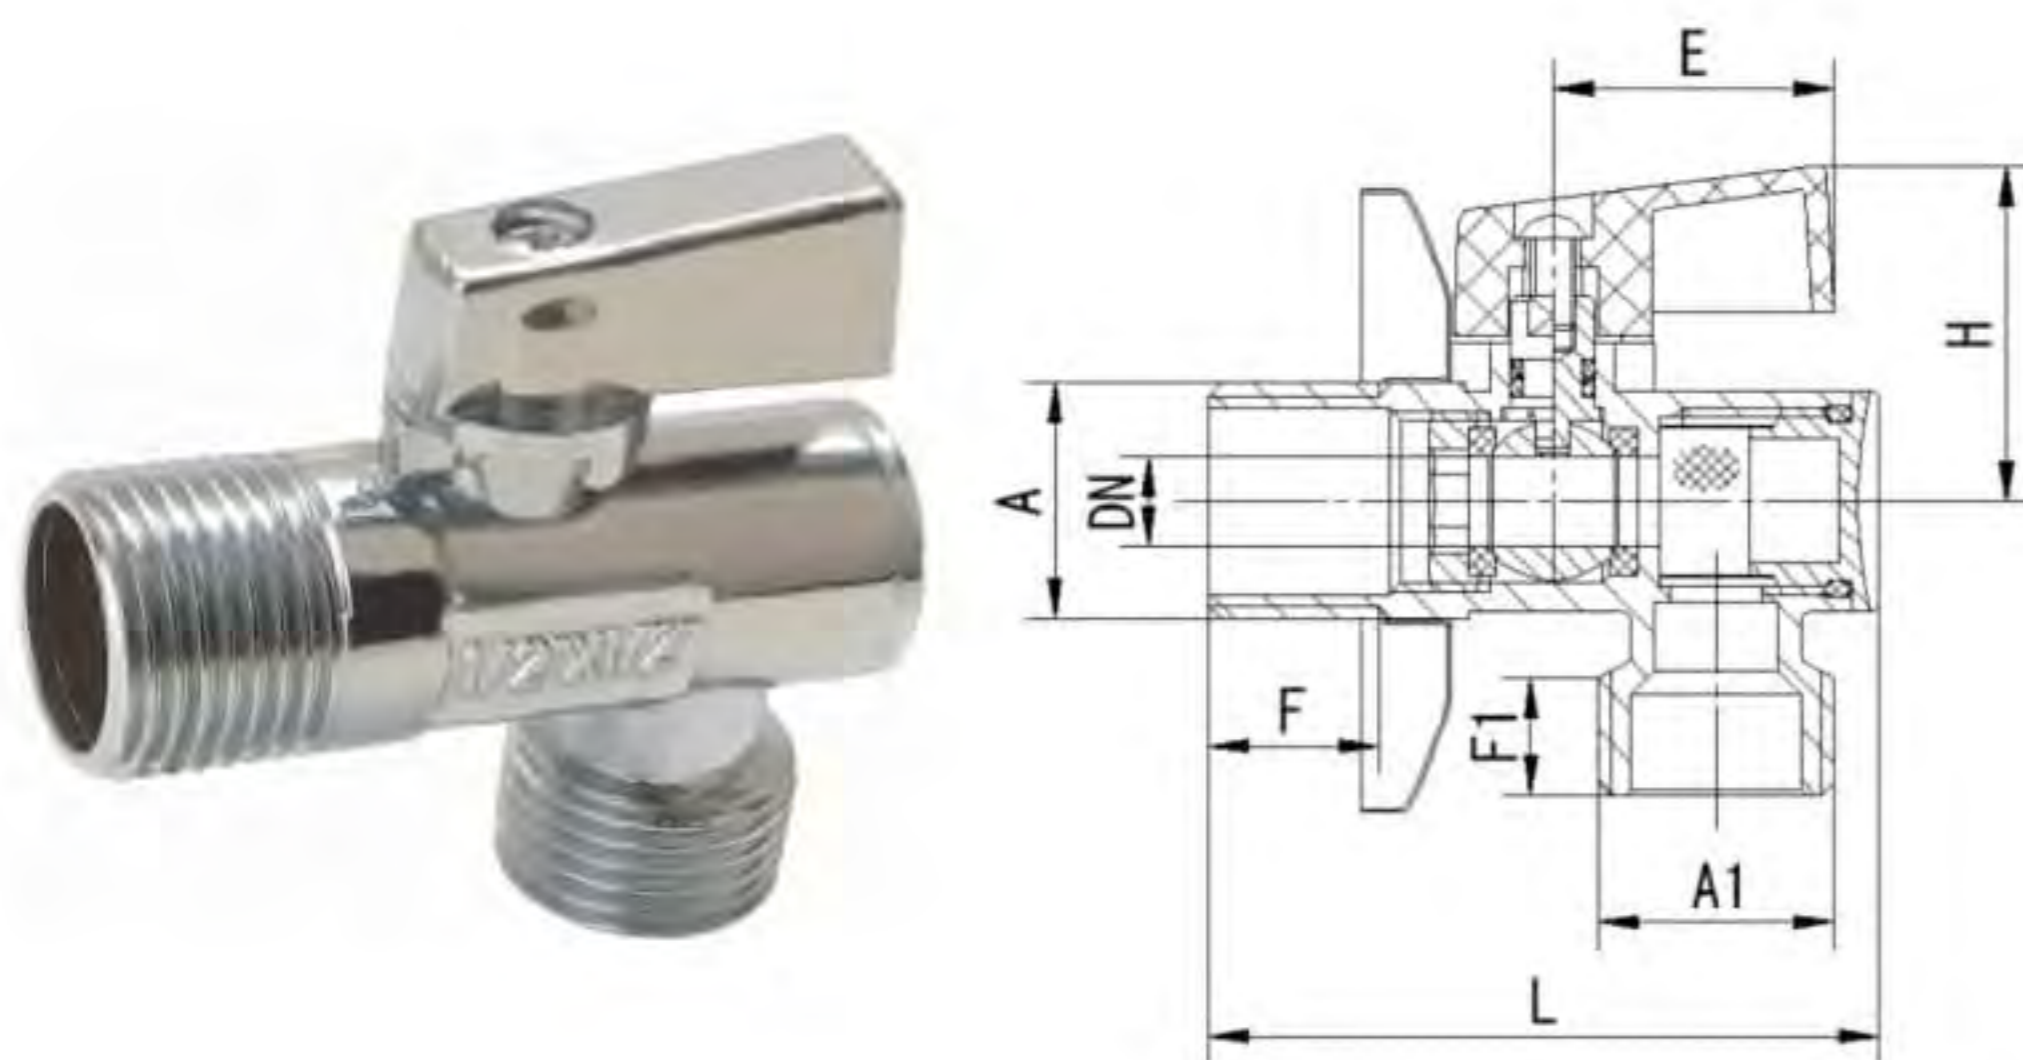

Art. TS 3900

Brass angle valve		Reduce bore			
Size	Dn	Length	Height	Qty/Ctn	
1/2"x1/2"	8	59	30	100	
1/2"x3/4"	8	59	30	100