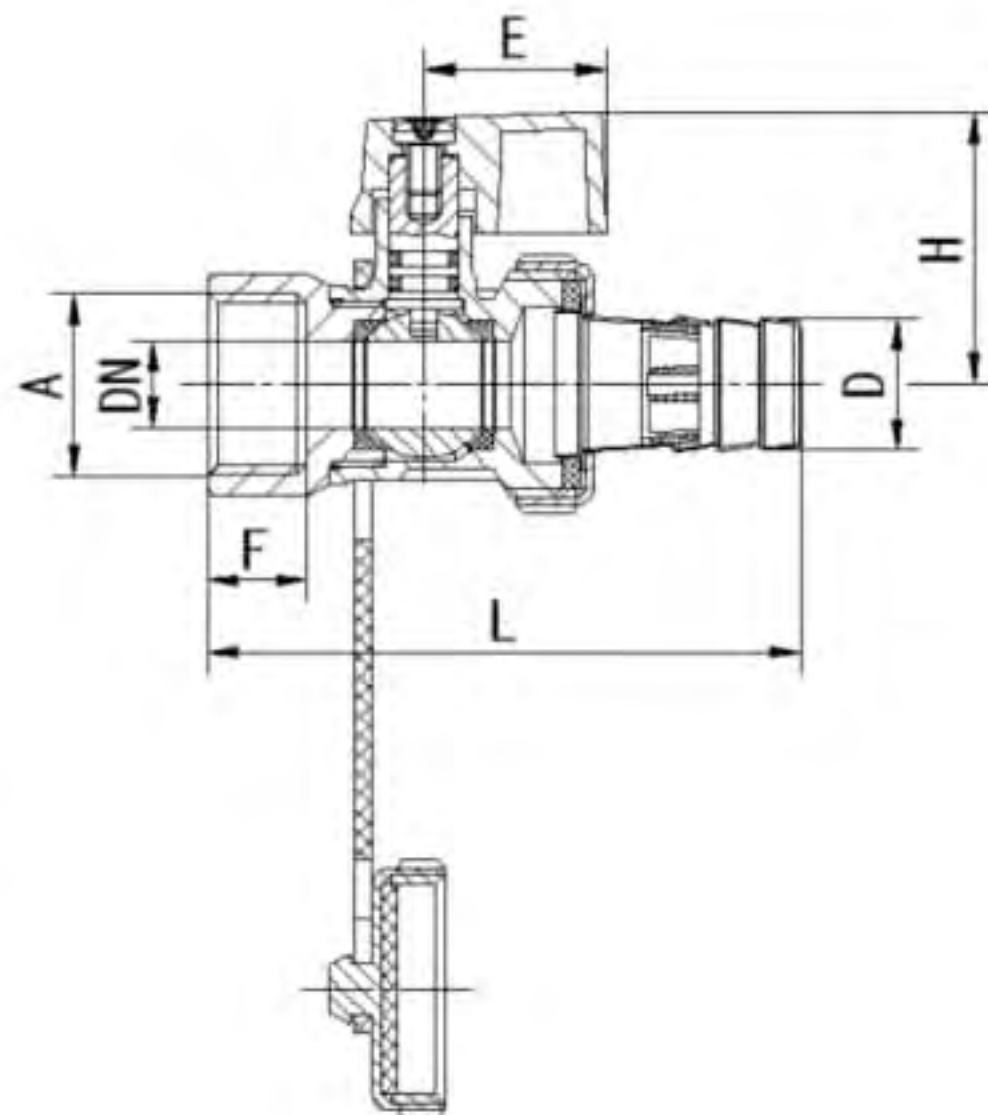

Art. TS 2474

Brass valve boiler discharge	Reduce bore	PN10	Aluminium handle	
Size	Dn	Length	Height	Qty/Ctn
1/2"	10	68	32	32

120