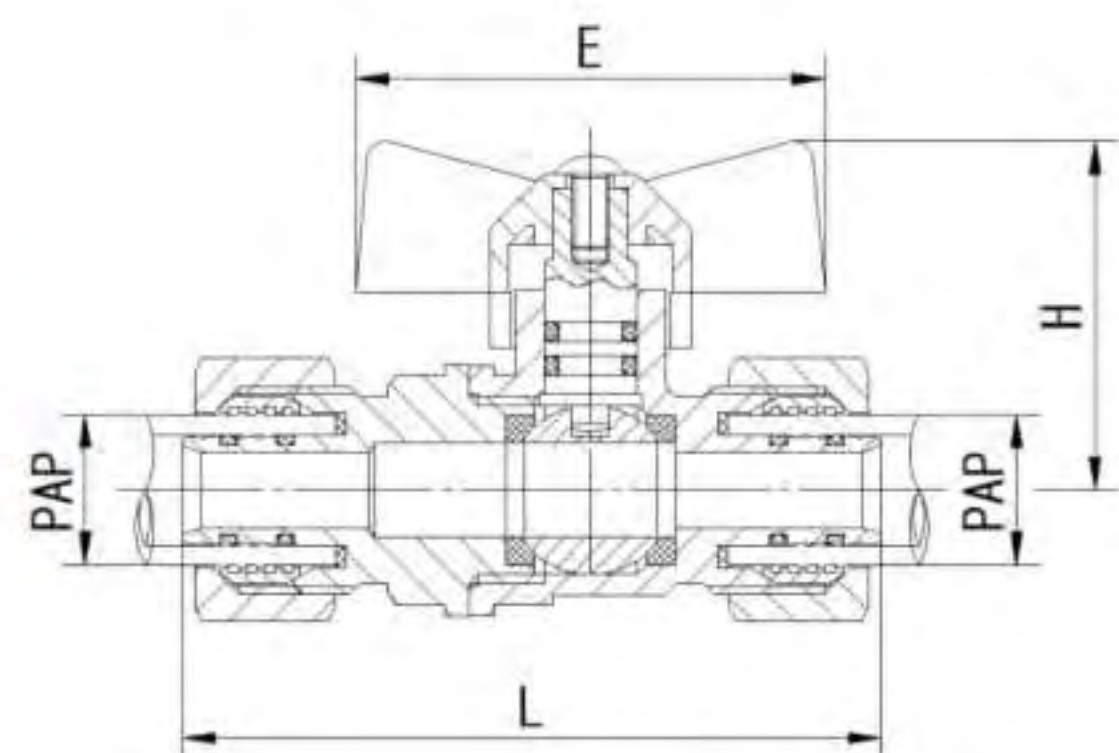

Art. TS 368

Brass ball valve	Full bore PN 10	Aluminium butterfly handle			
Size	Dn	Length	Height	Qty/Ctn	
PEALPE1216 x 1216	10	74	39	120	
PEALPE2025 x 2025	20	92	43	60