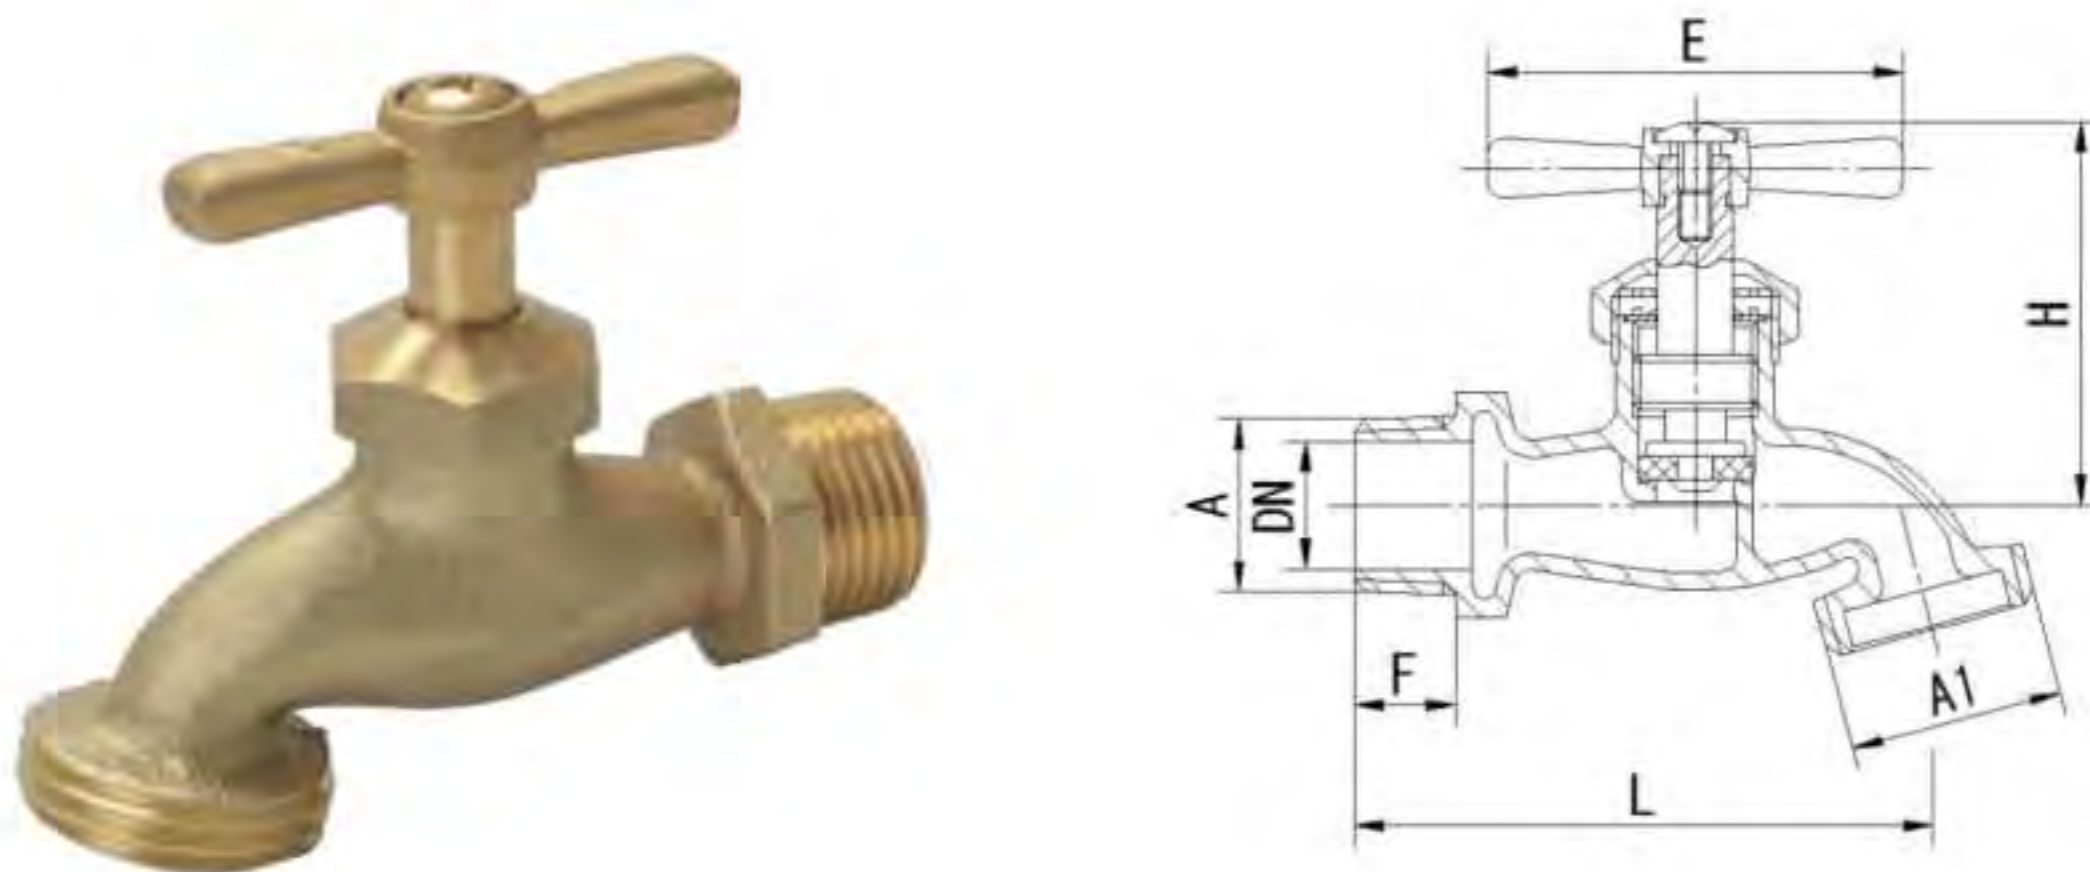

Brass Bibcock		Aluminium lever handle		
Size	Dn	Length	Height	Qty/Ctn
1/2"	10	88	50	120

Art. TS 2500

Brass Bibcock		Aluminium handle		
Size	Dn	Length	Height	Qty/Ctn
1/2"	10	55	48	192

Art. TS 2510

Brass Bibcock		Aluminium handle		
Size	Dn	Length	Height	Qty/Ctn
1/2"	10	45	48	192