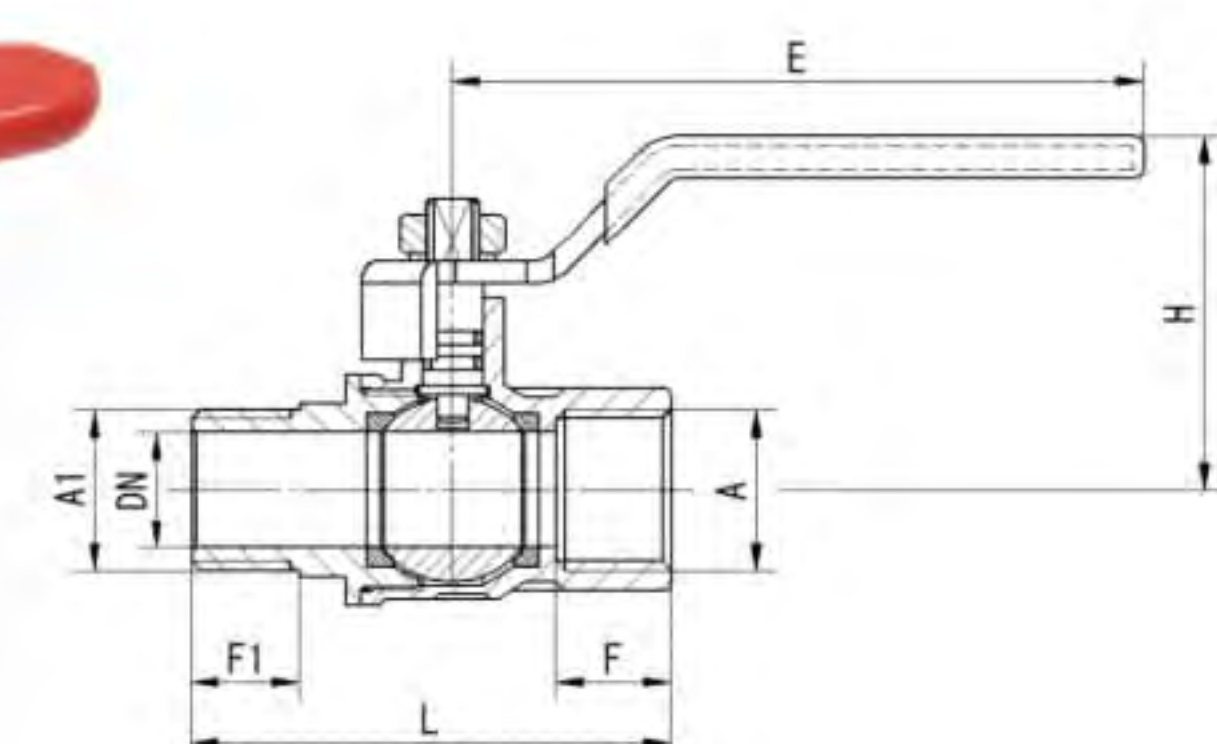

Art. TS 2473

Brass ball valve F/M	Full bore	PN30	Steel lever handle	
Size	Dn	Length	Height	Qty/Ctn
1/2"		10		59

42

120

Art. TS 2421

Brass ball valve F/M	Full bore	PN30	Steel lever handle	
Size	Dn	Length	Height	Qty/Ctn
1/4"	10	16	38	192
3/8"	10	16	42	192
1/2"	15	21	50	120
3/4"	20	28	54	96
1"	25	34	61	60
1-1/4"	32	47	74	40
1-1/2"	40	49	80	24
2"	50	62	89	16
2-1/2"	64	83	126	8
3"	73	96	133	6
4"	90	121	143	4